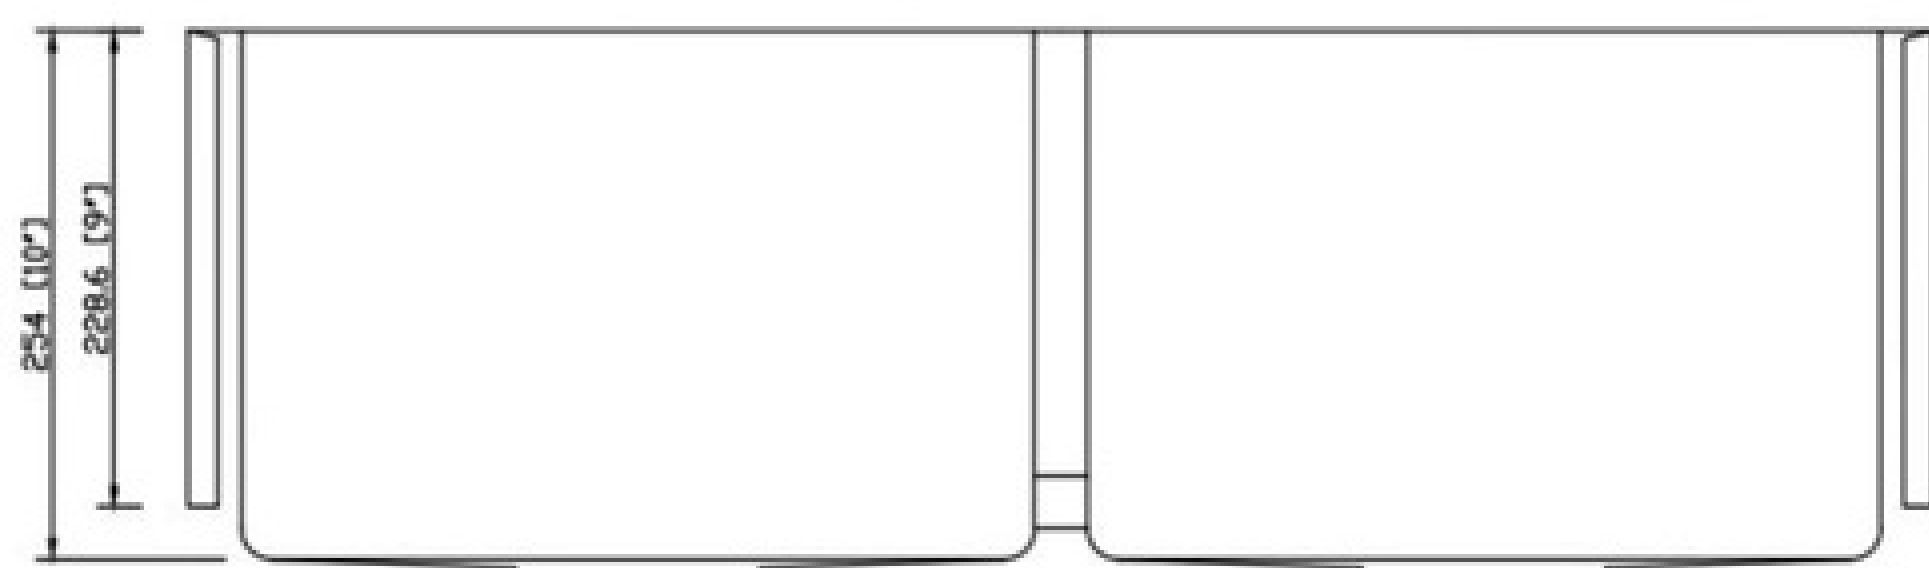

Overall Size - 24" x 18" x 9"

Bowl Size - 22" x 16"

Finish - Satin

AVAILABLE FINISHES

CHROME

BLACK

GOLD

ROSE GOLD

LAVISH

HAND CRAFTED SINK

SINGLE BOWL R-10 | Model No. :HS1816

Overall Size - 18" x 16" x 9"

Bowl Size - 16" x 14"

Finish - Satin

AVAILABLE FINISHES

● CHROME

LAVISH

DOUBLE BOWL AD-R3320

Overall size - 33" x 20" x 10"

Bowl size - 15" x 16"

Finish - Satin

APPRON SINKS

SINGLE BOWL AS-R3320

Overall size - 33" x 20" x 10"