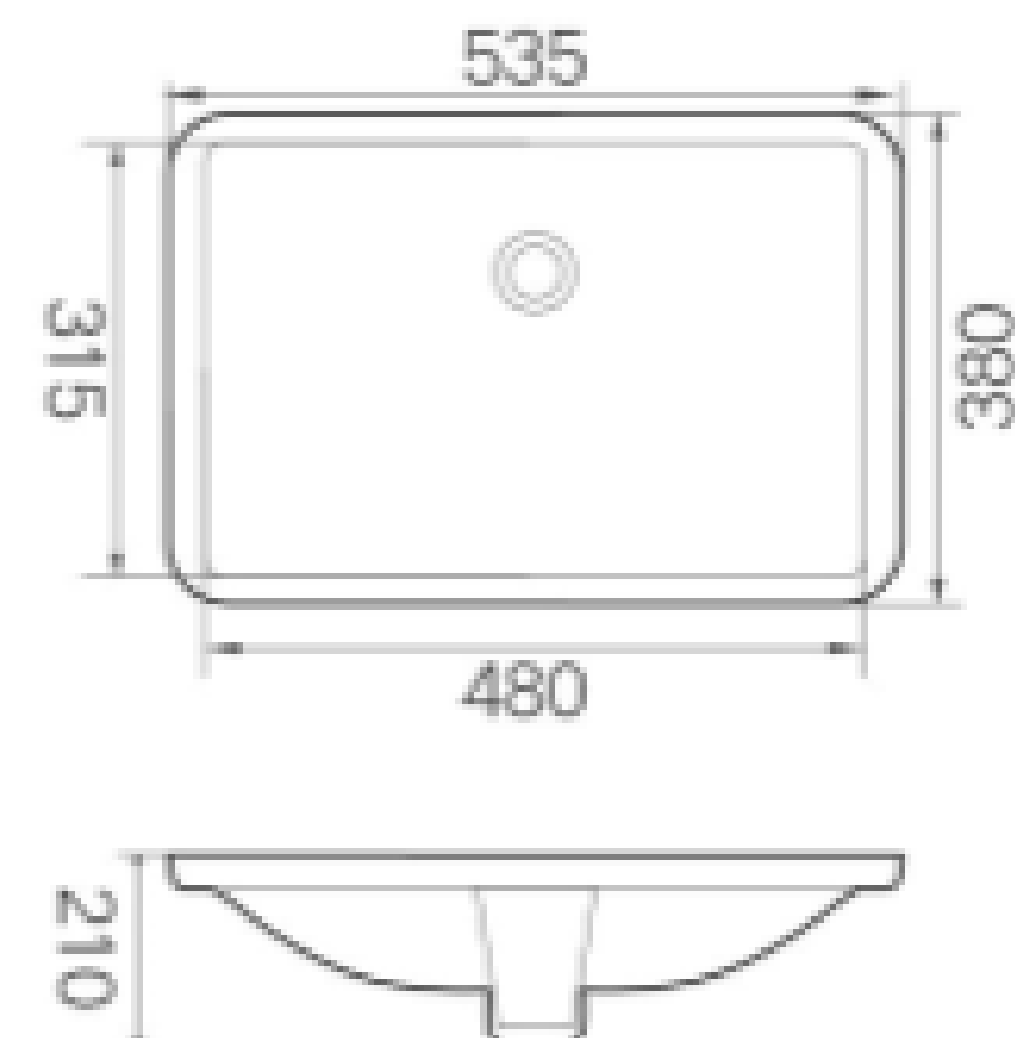

LAVISH

**Pressed Kitchen
sink collection**

LAVISH

DOUBLE BOWL SS3118A

Overall size - 31 1/4" x 18" x 9"
Bowl size - 14" x 16" (Equal bowl)
Finish - Satin

UNDERMOUNT SINKS

SINGLE BOWL SS3118

Overall size - 31 1/2" x 18 1/8" x 9"
Bowl size - 29 1/2" x 16 1/8"
Finish - Satin

LAVISH

UNDERMOUNT SINKS

DOUBLE BOWL SS3121L

Overall size - 31 3/8 " x 20 1/2 " x 9"

Bowl size - 17 3/4 " x 18 1/2 " & 10 1/2 " x 16"

Finish - Satin

LAVISH

SINGLE BOWL SS2318

TOP MOUNT SINKS

SINGLE BOWL : TD3120
Overall Size - 31 1/2" x 20" x 7"
Bowl Size- 14 1/8" x 15 7/8" , 14 1/8" x 15 7/8"
Finish - Satin

LAVISH

PORCELAIN
Series

PR 1512

Overall size - 17 1/2" x 14 3/8" x 7 1/2"
Bowl size - 15" x 12"
Finish - Matt

PS1813

Overall size - 20 1/4" x 15 1/8" x 7 1/2"
Bowl size - 18" x 13"
Finish - Matt

PS1611

Overall size - 18" x 13 3/8" x 7 1/2"
Bowl size - 16" x 11 3/16"
Finish - Matt

PS1811

Overall size - 21" x 15" x 7"
Bowl size - 18 1/2" x 12 3/8"
Finish - Matt