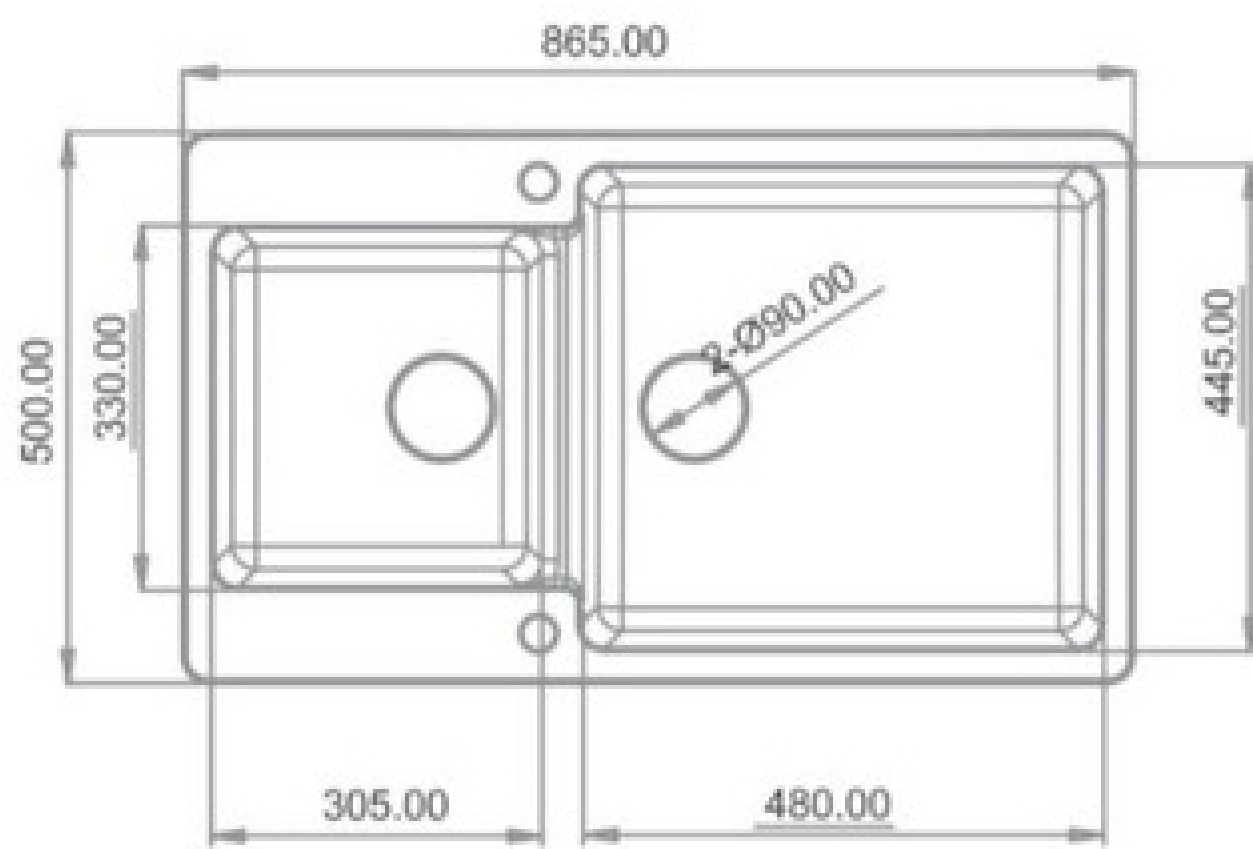

LAVISH

DOUBLE BOWL AD-R3320

Overall size - 33" x 20" x 10"

Bowl size - 15" x 16"

Finish - Satin

APPRON SINKS

SINGLE BOWL AS-R3320

Overall size - 33" x 20" x 10"

Bowl size - 31" x 16"

Finish - Satin

LAVISH

Available Accessories included with sink

WASTE COUPLING

Optional Accessories

SINK GRID

ACCESSORIES

LAVISH

TILES | QUARTZ | SINKS

QUARTZ
Series

QUARTZ
Kitchen sink

LAVISH

HAND CRAFTED SINK

DOUBLE BOWL | Product code. :QD3420

Overall Size - 34" X 19.5" x 9" * 31" x 18" x 9"

LAVISH

**Pressed Kitchen
sink collection**

LAVISH

DOUBLE BOWL SS3118A

Overall size - 31 1/4" x 18" x 9"
Bowl size - 14" x 16" (Equal bowl)
Finish - Satin

UNDERMOUNT SINKS

SINGLE BOWL SS3118

Overall size - 31 1/2" x 18 1/8" x 9"
Bowl size - 29 1/2" x 16 1/8"
Finish - Satin