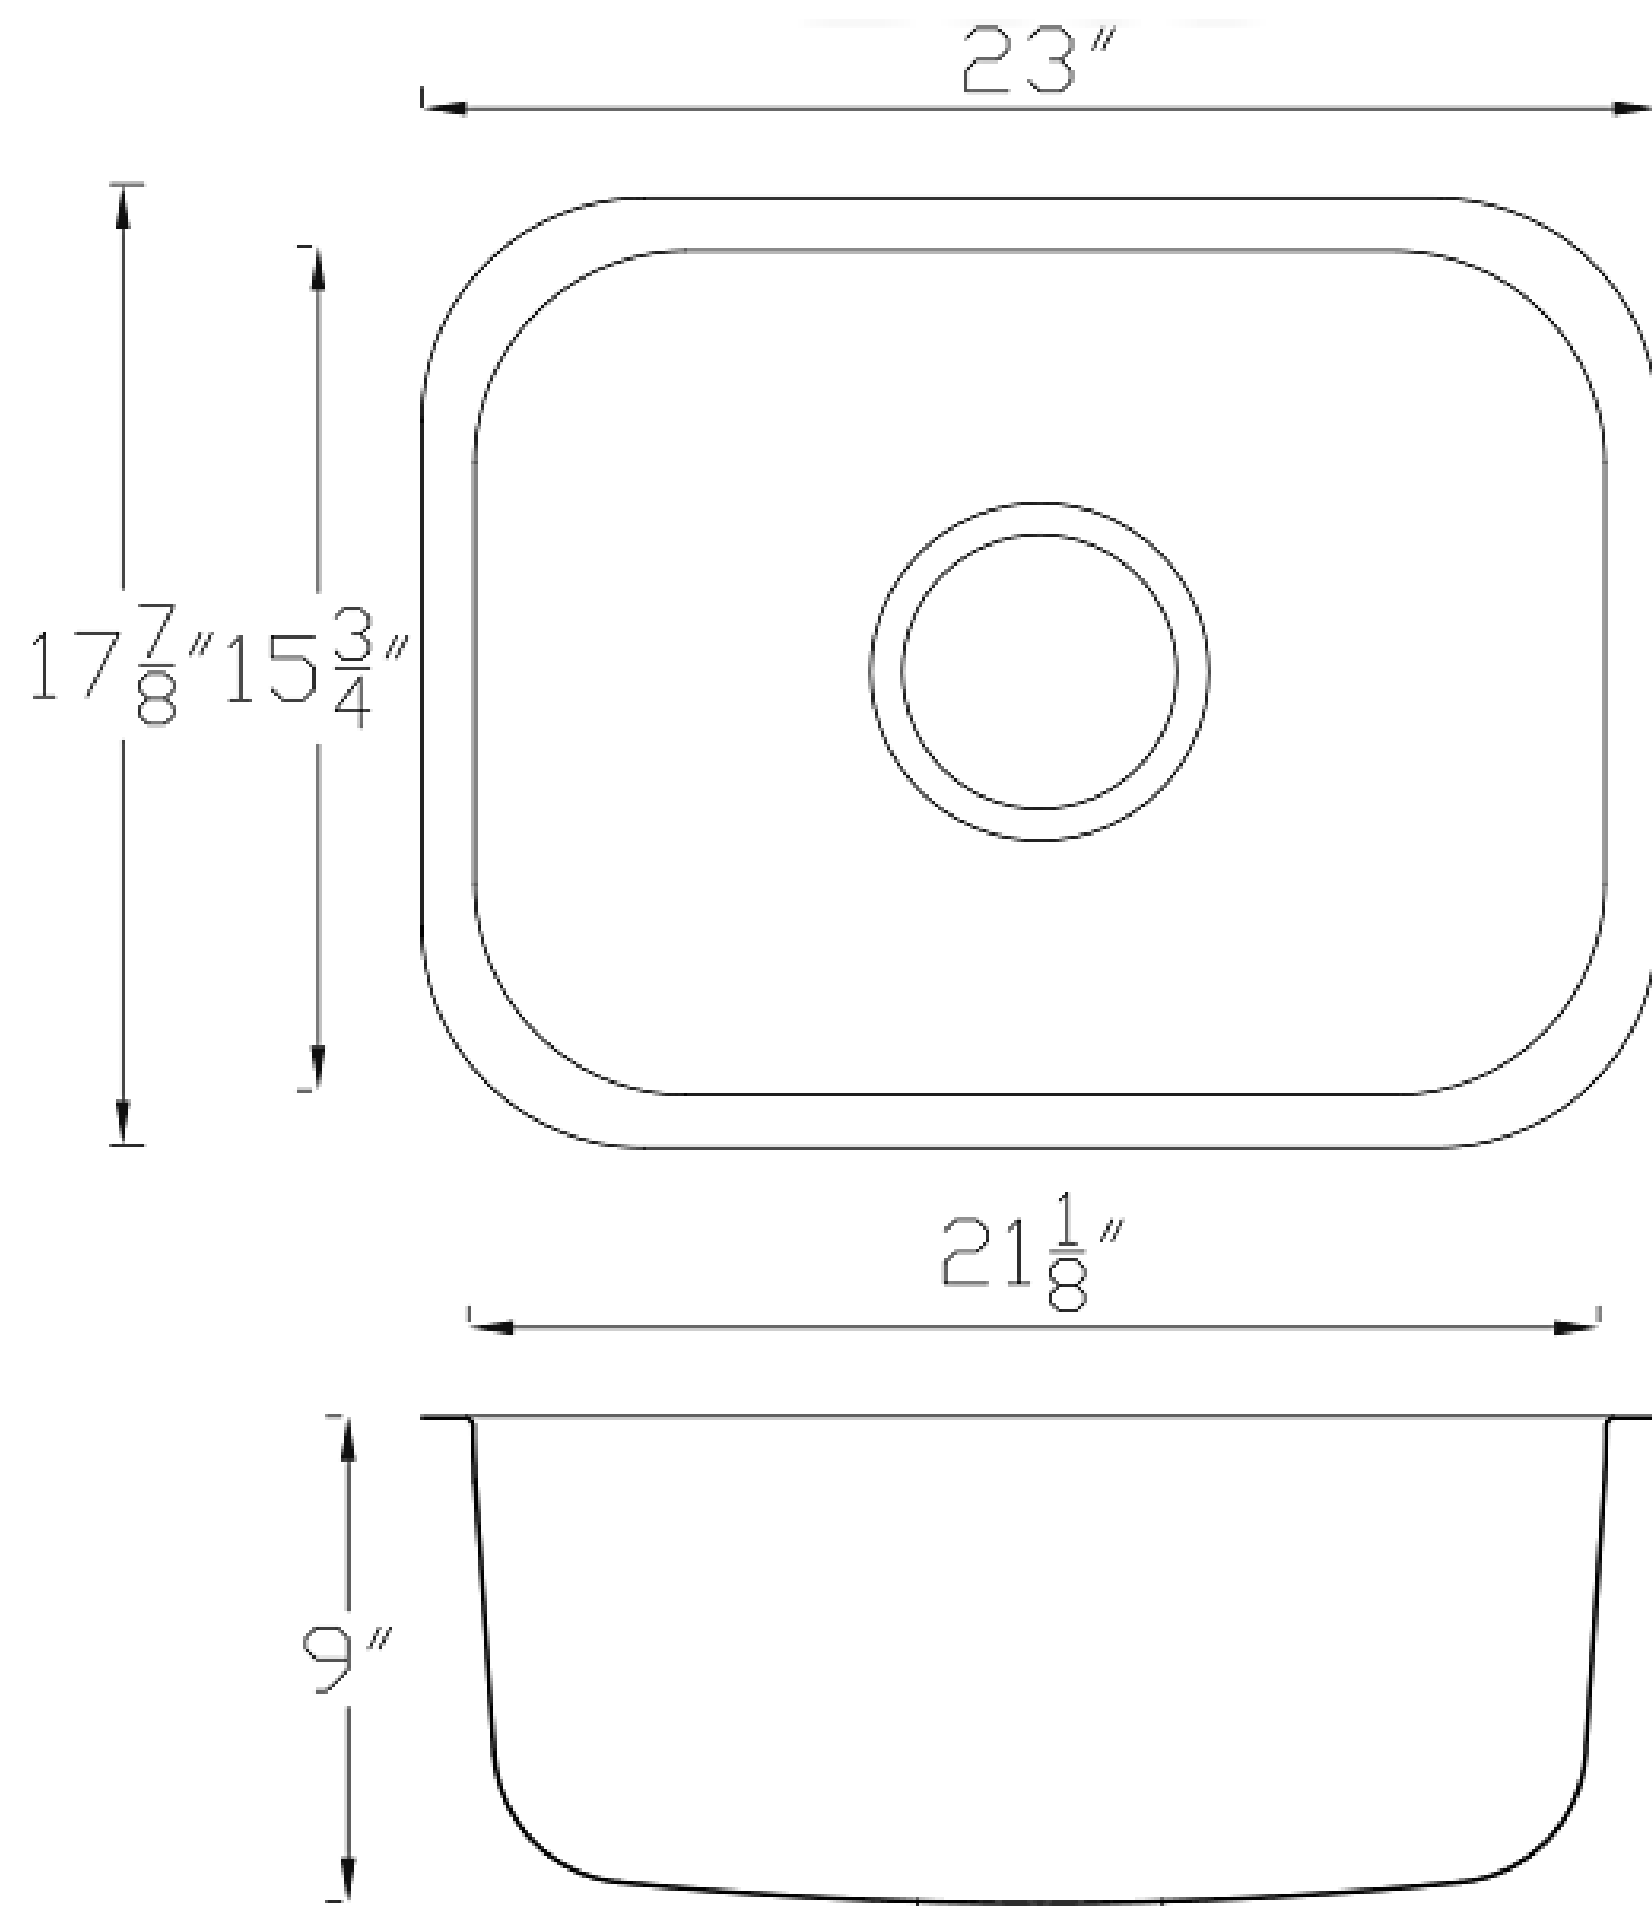

HAND CRAFTED SINK

DOUBLE BOWL R-10 | Product code: HD3218

Overall Size - 32" x 18" x 9"

Bowl Size - 14.5" x 16", 14.5" x 16"

Finish - Satin

AVAILABLE FINISHES

CHROME

BLACK

LAVISH

DOUBLE BOWL AD-R3320

Overall size - 33" x 20" x 10"

Bowl size - 15" x 16"

Finish - Satin

APPRON SINKS

SINGLE BOWL AS-R3320

Overall size - 33" x 20" x 10"

LAVISH

**Pressed Kitchen
sink collection**

LAVISH

DOUBLE BOWL SS3118A

Overall size - 31 1/4" x 18" x 9"
Bowl size - 14" x 16" (Equal bowl)
Finish - Satin

UNDERMOUNT SINKS

SINGLE BOWL SS3118

Overall size - 31 1/2" x 18 1/8" x 9"
Bowl size - 29 1/2" x 16 1/8"
Finish - Satin

LAVISH

UNDERMOUNT SINKS

DOUBLE BOWL SS3121L

Overall size - 31 3/8 " x 20 1/2 " x 9"

Bowl size - 17 3/4 " x 18 1/2 " & 10 1/2 " x 16"

Finish - Satin

LAVISH

SINGLE BOWL SS2318