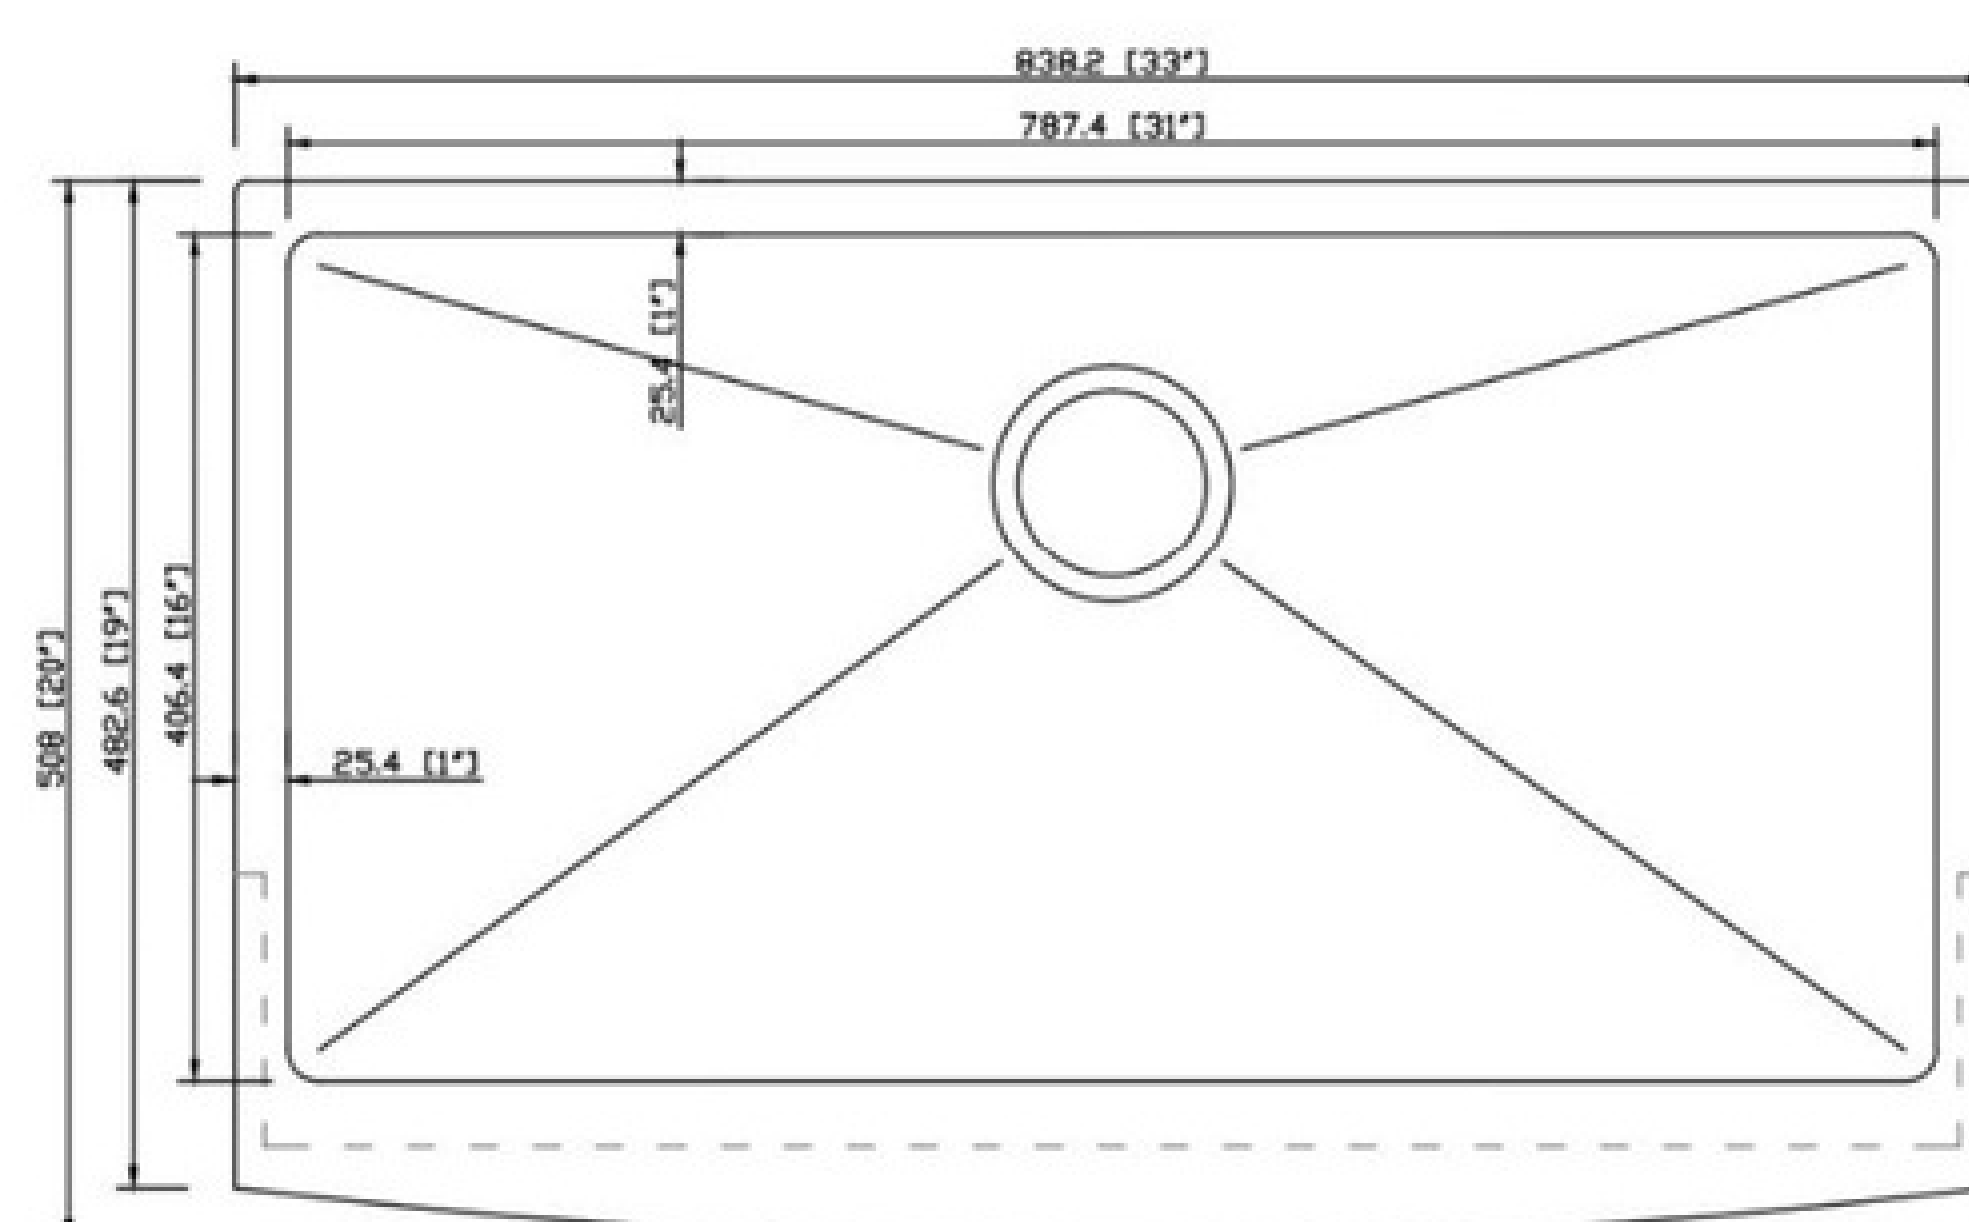

Overall Size - 24" x 18" x 9"

Bowl Size - 22" x 16"

Finish - Satin

AVAILABLE FINISHES

CHROME

BLACK

GOLD

ROSE GOLD

LAVISH

DOUBLE BOWL AD-R3320

Overall size - 33" x 20" x 10"

Bowl size - 15" x 16"

Finish - Satin

APPRON SINKS

SINGLE BOWL AS-R3320

Overall size - 33" x 20" x 10"

Bowl size - 31" x 16"

Finish - Satin

LAVISH

Available Accessories included with sink

WASTE COUPLING

Optional Accessories

SINK GRID

ACCESSORIES

LAVISH

**Pressed Kitchen
sink collection**

LAVISH

DOUBLE BOWL SS3118A

Overall size - 31 1/4" x 18" x 9"
Bowl size - 14" x 16" (Equal bowl)
Finish - Satin

UNDERMOUNT SINKS

SINGLE BOWL SS3118

Overall size - 31 1/2" x 18 1/8" x 9"
Bowl size - 29 1/2" x 16 1/8"
Finish - Satin