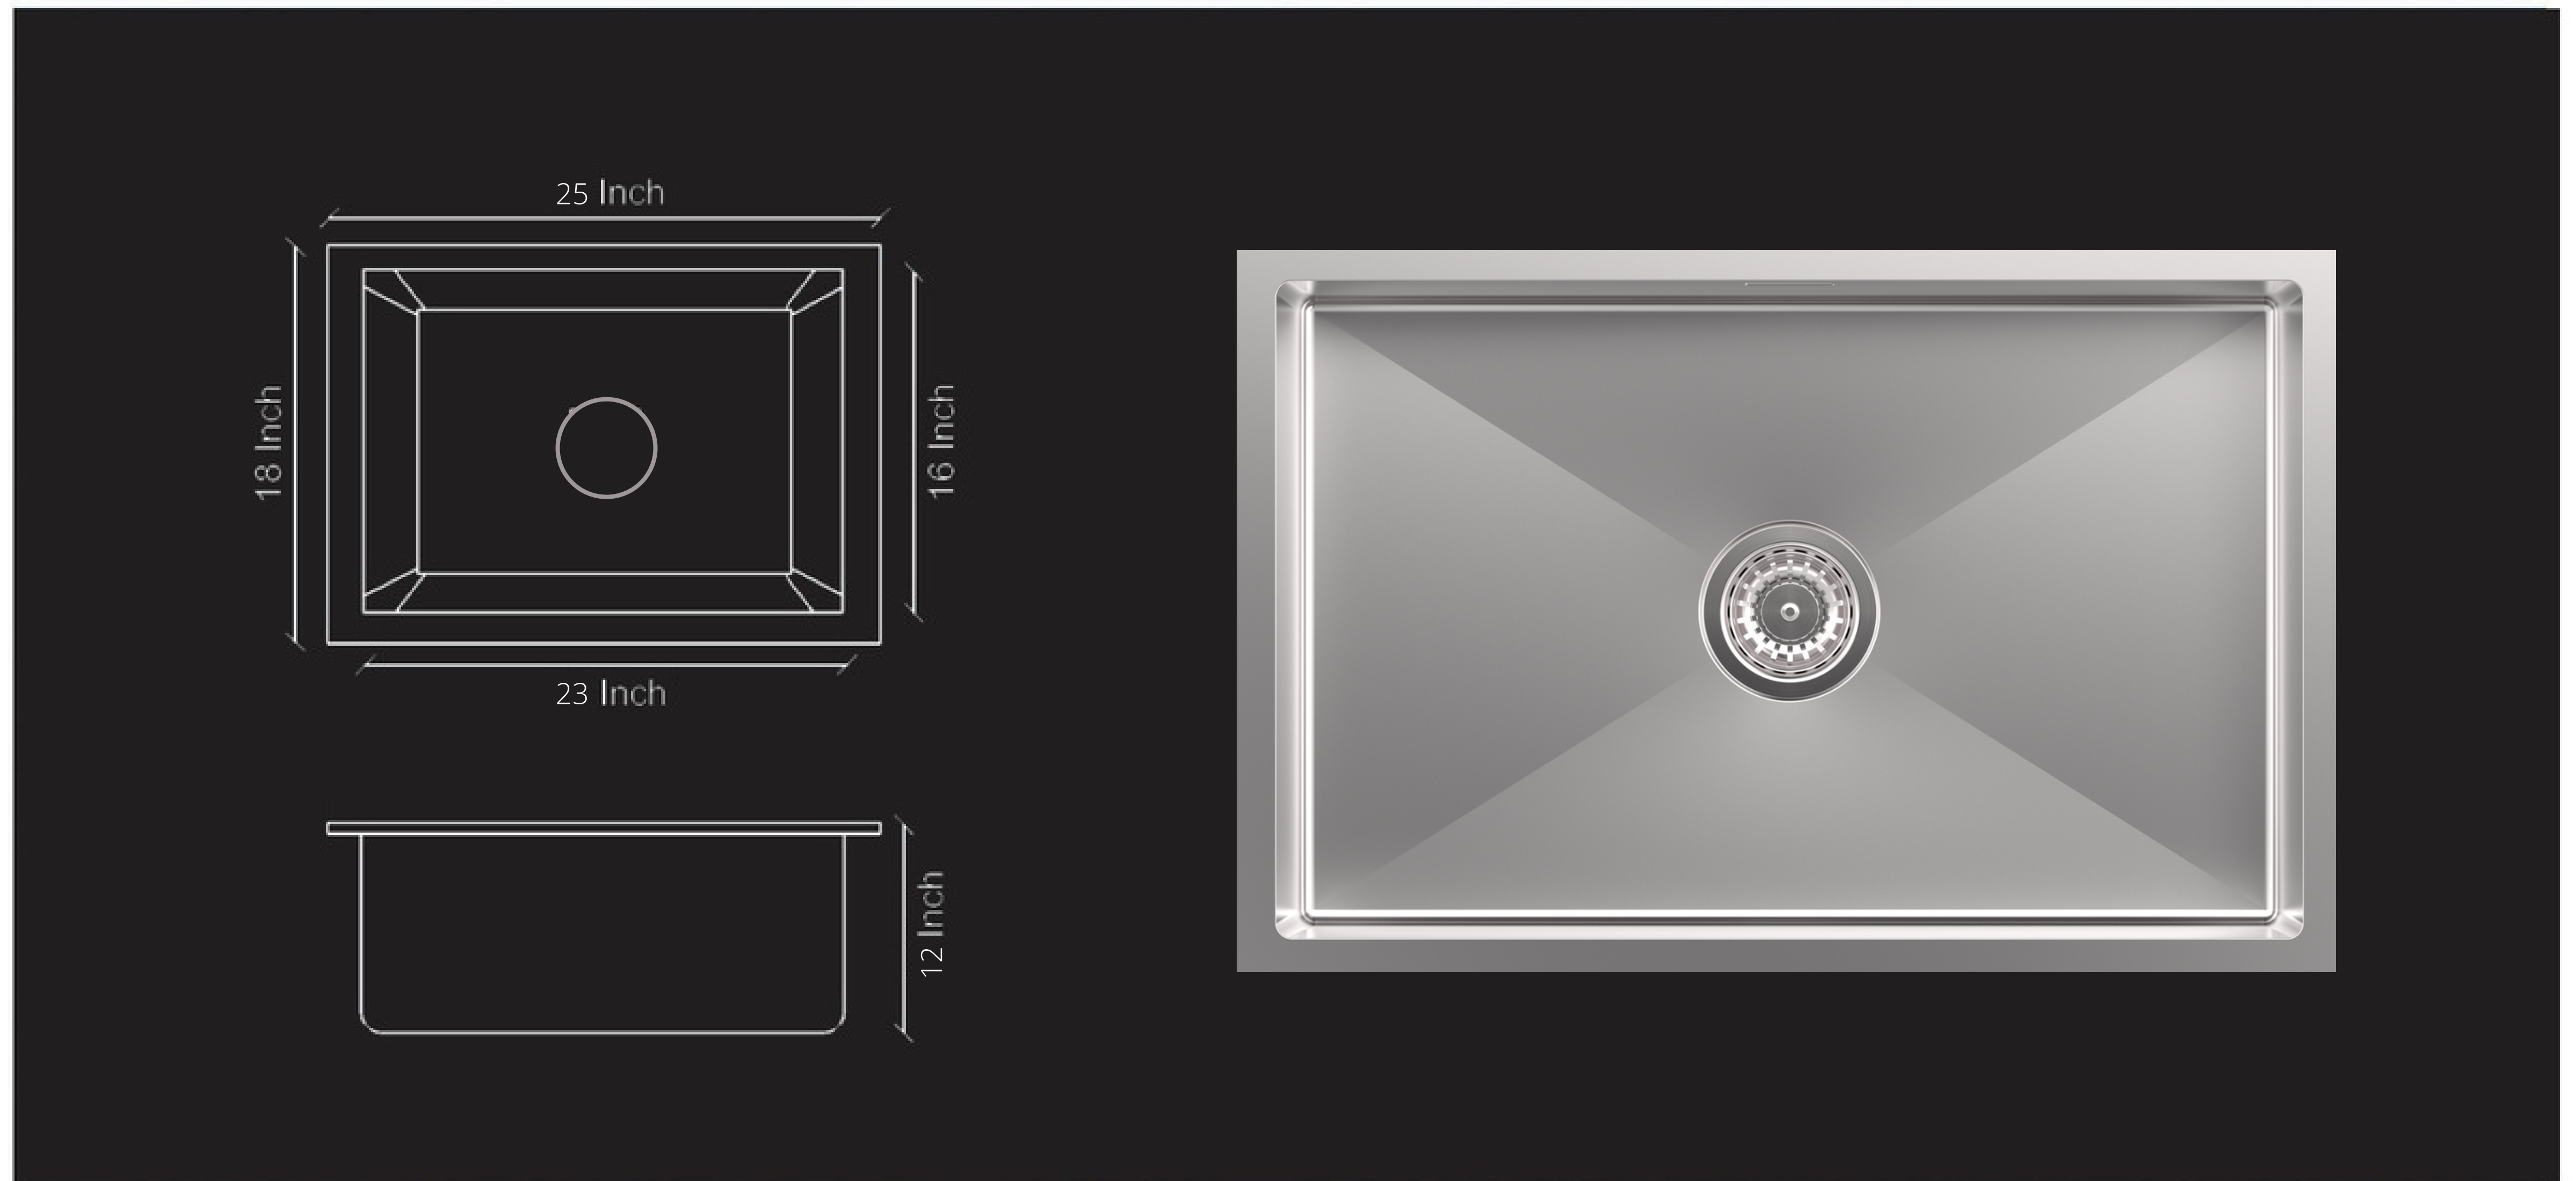

HAND CRAFTED SINK

DOUBLE BOWL R-10 | Product code: HD3218

Overall Size - 32" x 18" x 9"

Bowl Size - 14.5" x 16", 14.5" x 16"

Finish - Satin

AVAILABLE FINISHES

CHROME

BLACK

GOLD

ROSE GOLD

LAVISH

HAND CRAFTED SINK

DOUBLE BOWL R-10 | Model No. :HD3018

Overall Size - 30" x 18" x 9"

Bowl Size - 14.5" x 16", 14.5" x 16"

Finish - Satin

Overall Size - 27"x 18" x 9"

Bowl Size - 25"x 16"

Finish - Satin

AVAILABLE FINISHES

● CHROME

LAVISH

HAND CRAFTED SINK

SINGLE BOWL R-10 | Model No. : **HS2518**

Overall Size - 24" x 18" x 9"

Bowl Size - 22" x 16"

Finish - Satin

AVAILABLE FINISHES

CHROME

BLACK

GOLD

ROSE GOLD