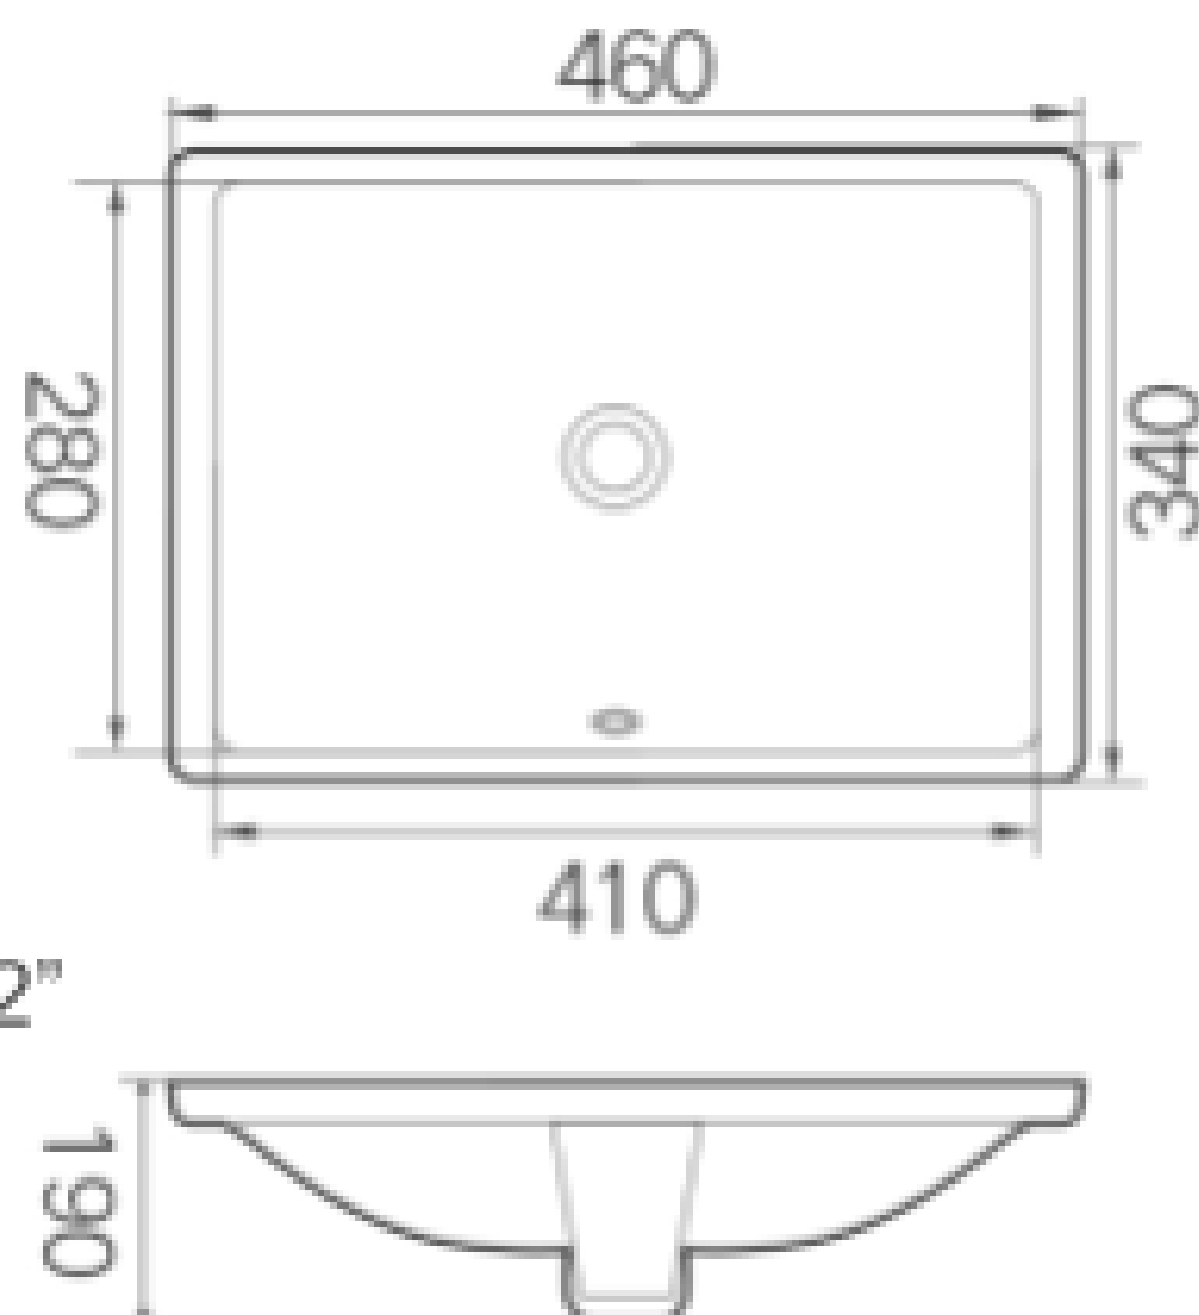

LAVISH

**Pressed Kitchen
sink collection**

LAVISH

DOUBLE BOWL SS3118A

Overall size - 31 1/4" x 18" x 9"
Bowl size - 14" x 16" (Equal bowl)
Finish - Satin

UNDERMOUNT SINKS

SINGLE BOWL SS3118

Overall size - 31 1/2" x 18 1/8" x 9"
Bowl size - 29 1/2" x 16 1/8"
Finish - Satin

LAVISH

UNDERMOUNT SINKS

DOUBLE BOWL SS3121L

Overall size - 31 3/8 " x 20 1/2 " x 9"

Bowl size - 17 3/4 " x 18 1/2 " & 10 1/2 " x 16"

Finish - Satin

LAVISH

SINGLE BOWL SS2318

TOP MOUNT SINKS

SINGLE BOWL : TD3120
Overall Size - 31 1/2" x 20" x 7"
Bowl Size- 14 1/8" x 15 7/8" , 14 1/8" x 15 7/8"
Finish - Satin

LAVISH

PORCELAIN
Series

PR 1512

Overall size - 17 1/2" x 14 3/8" x 7 1/2"
Bowl size - 15" x 12"
Finish - Matt

PS1813

Overall size - 20 1/4" x 15 1/8" x 7 1/2"
Bowl size - 18" x 13"
Finish - Matt

PS1611

Overall size - 18" x 13 3/8" x 7 1/2"
Bowl size - 16" x 11 3/16"
Finish - Matt

PS1811

Overall size - 21" x 15" x 7"
Bowl size - 18 1/2" x 12 3/8"
Finish - Matt