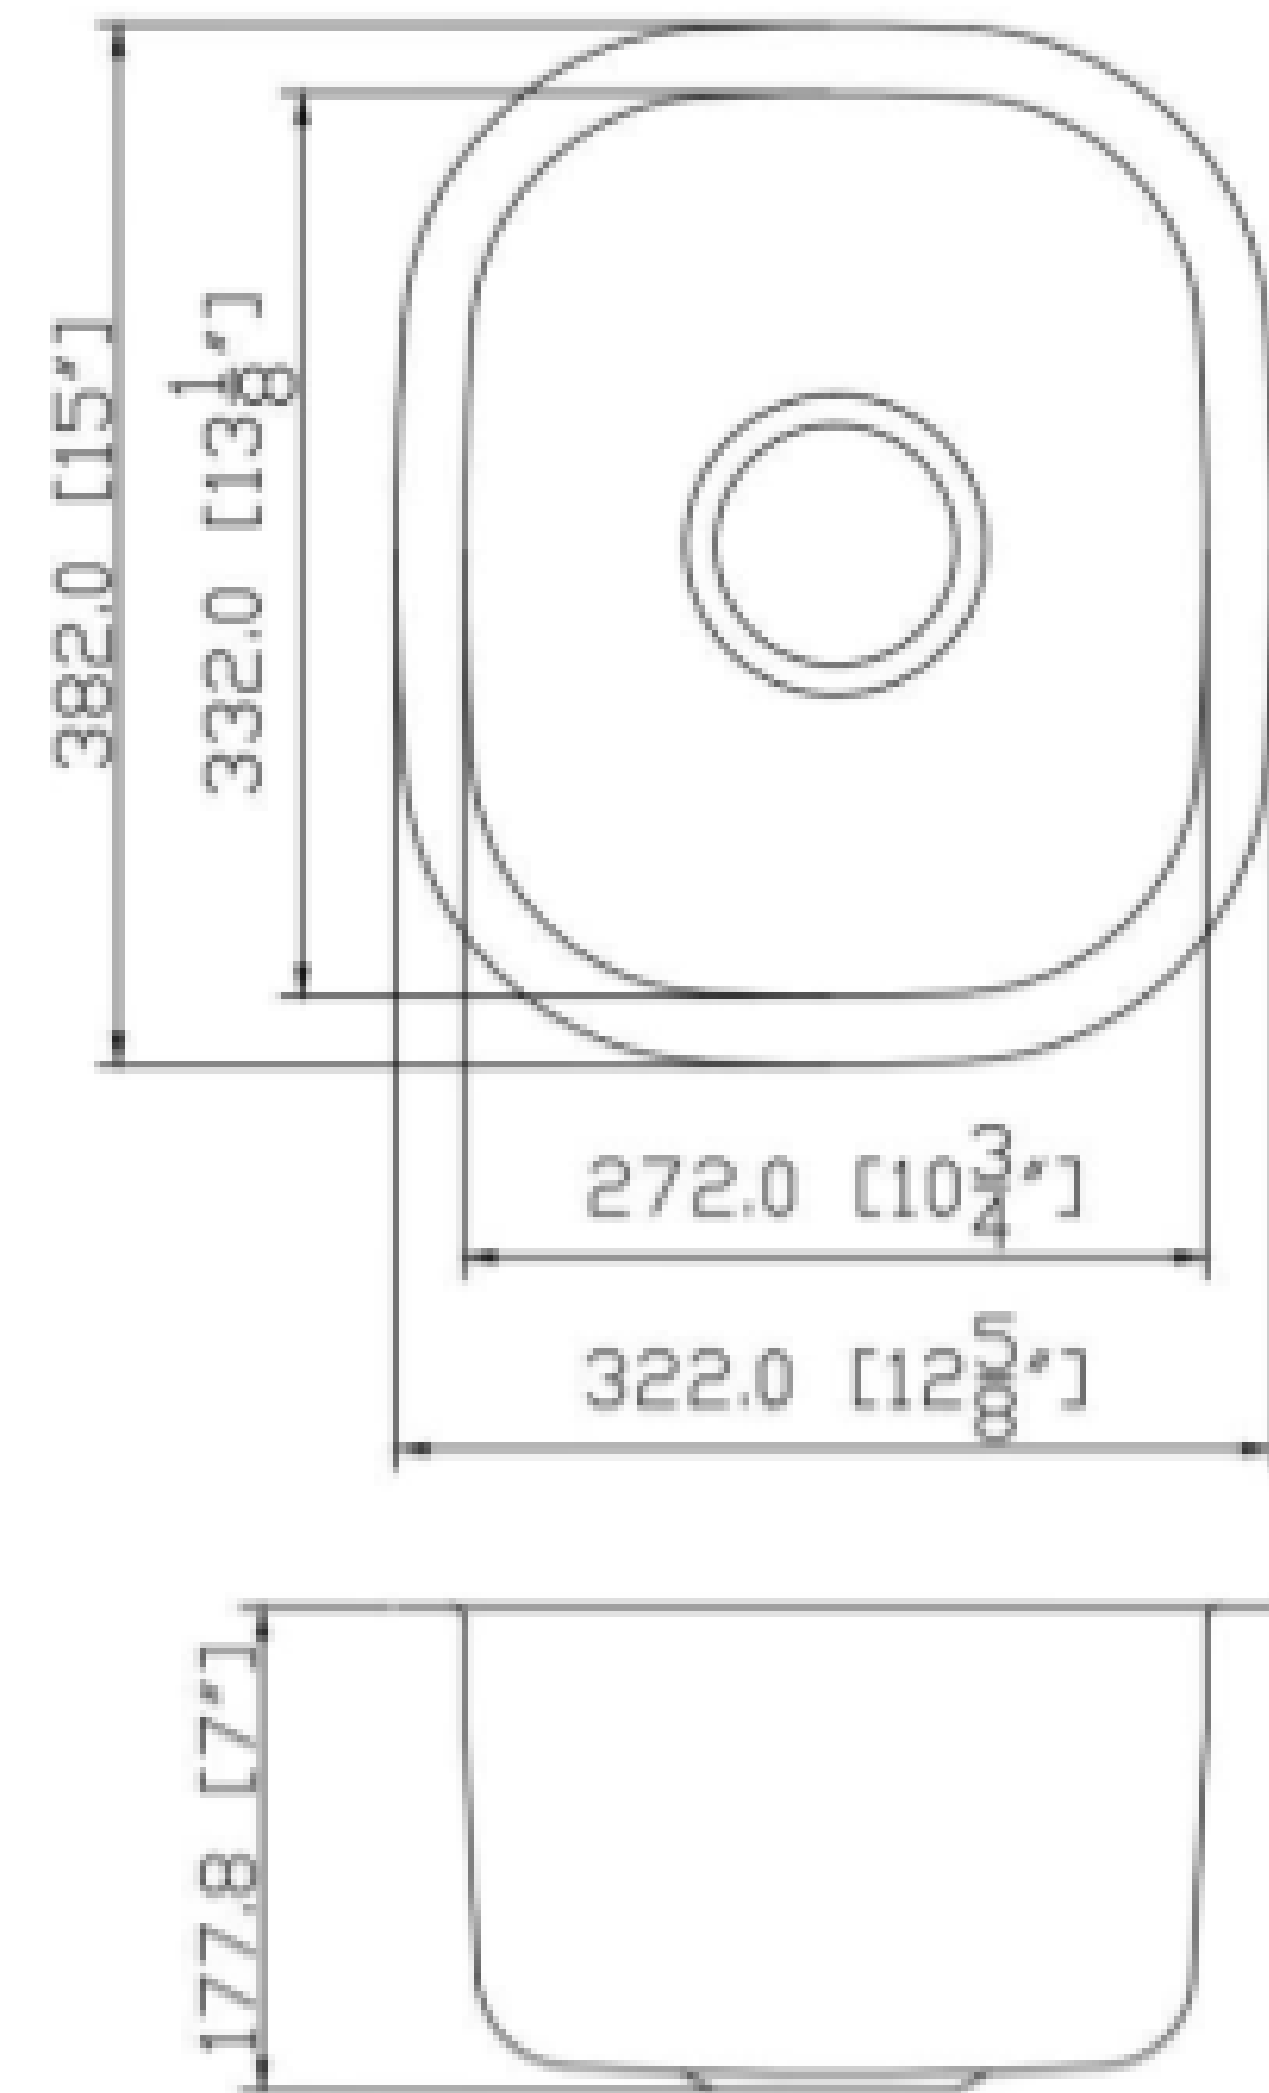

HAND CRAFTED SINK

DOUBLE BOWL R-10 | Product code: HD3218

Overall Size - 32" x 18" x 9"

Bowl Size - 14.5" x 16", 14.5" x 16"

Finish - Satin

AVAILABLE FINISHES

CHROME

BLACK

LAVISH

DOUBLE BOWL AD-R3320

Overall size - 33" x 20" x 10"

Bowl size - 15" x 16"

Finish - Satin

APPRON SINKS

SINGLE BOWL AS-R3320

Overall size - 33" x 20" x 10"

LAVISH

UNDERMOUNT SINKS

DOUBLE BOWL SS3121L

Overall size - 31 3/8 " x 20 1/2 " x 9"

Bowl size - 17 3/4 " x 18 1/2 " & 10 1/2 " x 16"

Finish - Satin

LAVISH

SINGLE BOWL SS2318

Overall size - 23" x 18" x 9"
Bowl size - 21 1/8" x 15 3/4" x 9"
Finish - Satin

UNDERMOUNT SINKS

SINGLE BOWL SS1512

Overall size - 12 5/8" x 15" x 7"
Bowl size - 10 3/4" x 13 1/8"
Finish - Satin

LAVISH

SINGLE BOWL : TS2020
Overall Size - 20" x 20" x 7"
Bowl Size- 15 7/8" x 18"
Finish - Satin