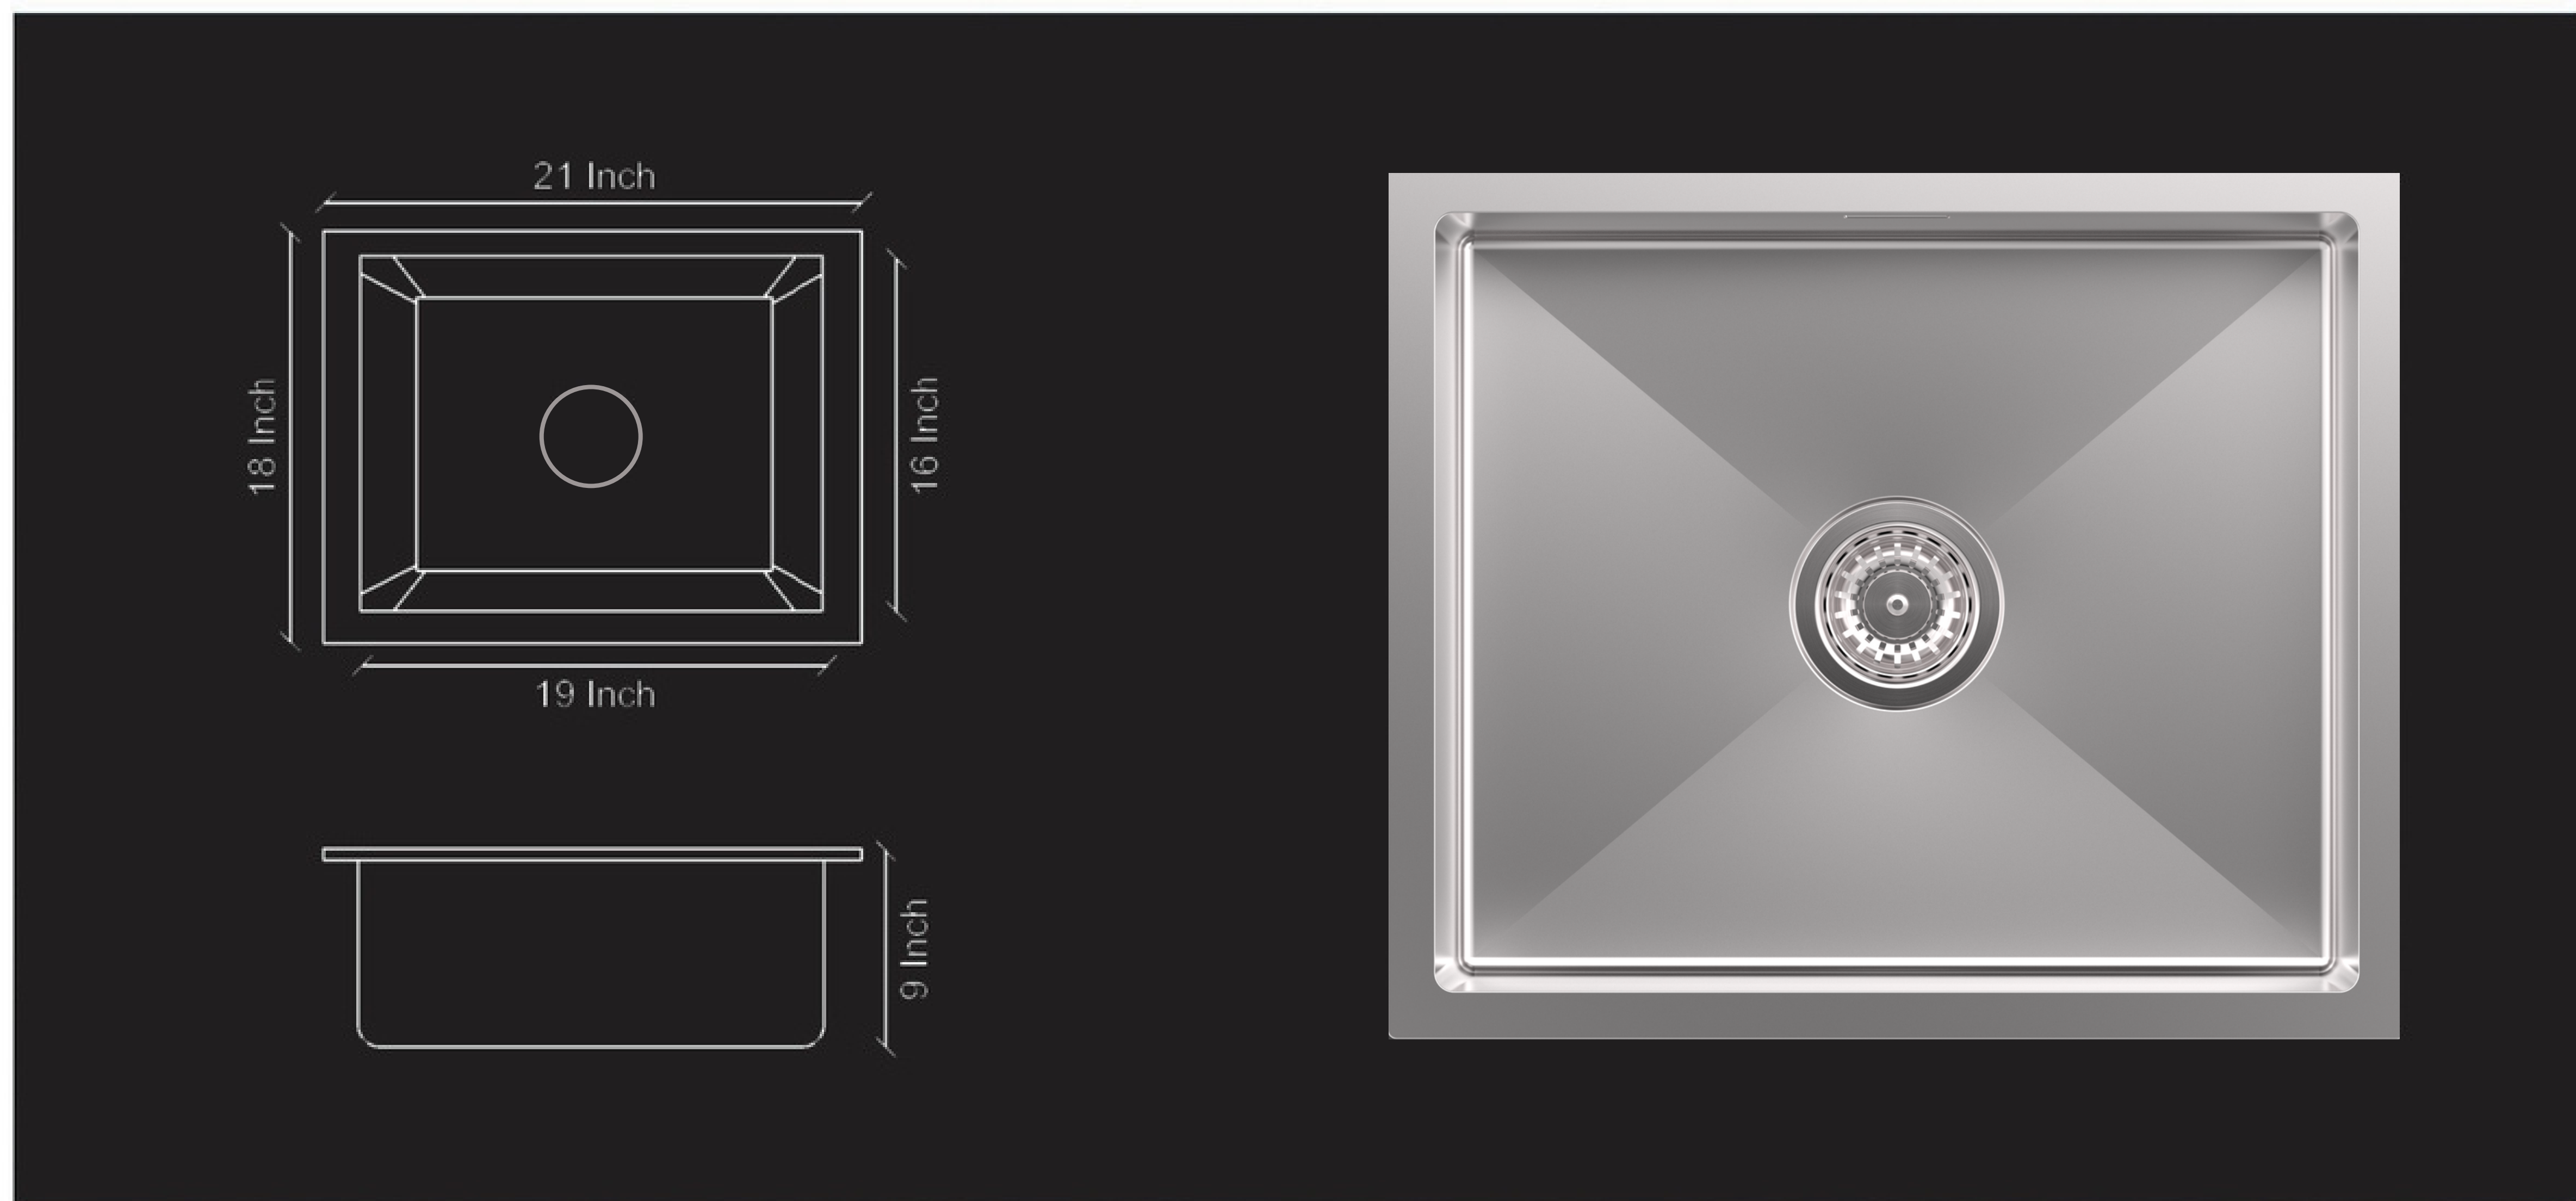

LAVISH

HAND CRAFTED SINK

SINGLE BOWL R-10 | Model No. :HS2118

Overall Size - 21" x 18" x 9"

Bowl Size - 19" x 16"

Finish - Satin

AVAILABLE FINISHES

● CHROME