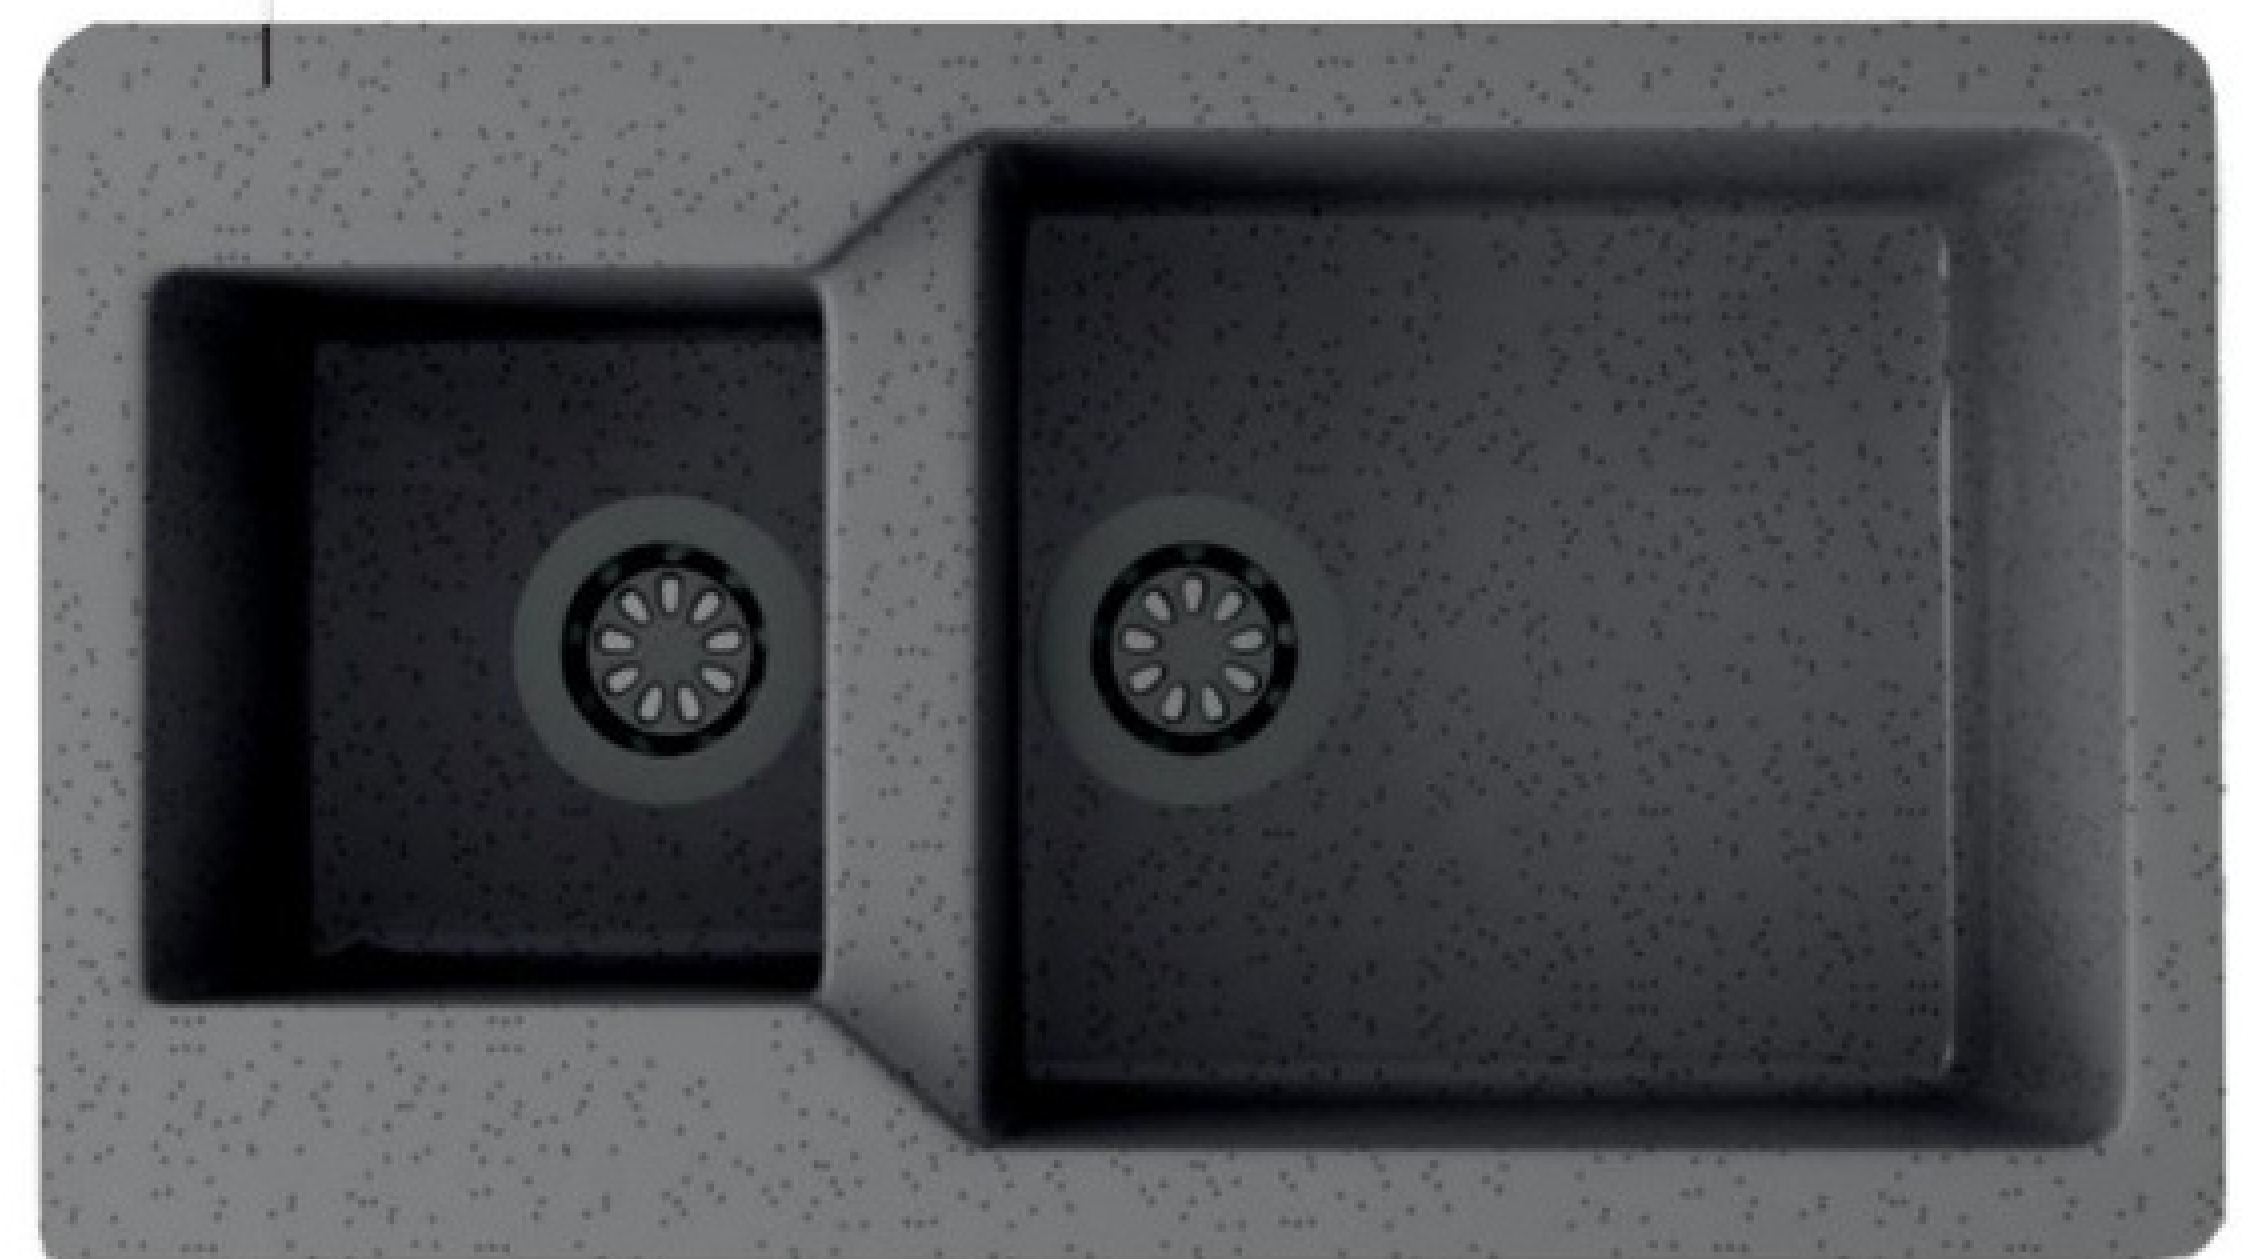

LAVISH

TILES | QUARTZ | SINKS

QUARTZ
Series

QUARTZ
Kitchen sink

LAVISH

HAND CRAFTED SINK

DOUBLE BOWL | Product code. :QD3420

Overall Size - 34" X 19.5" x 9" * 31" x 18" x 9"