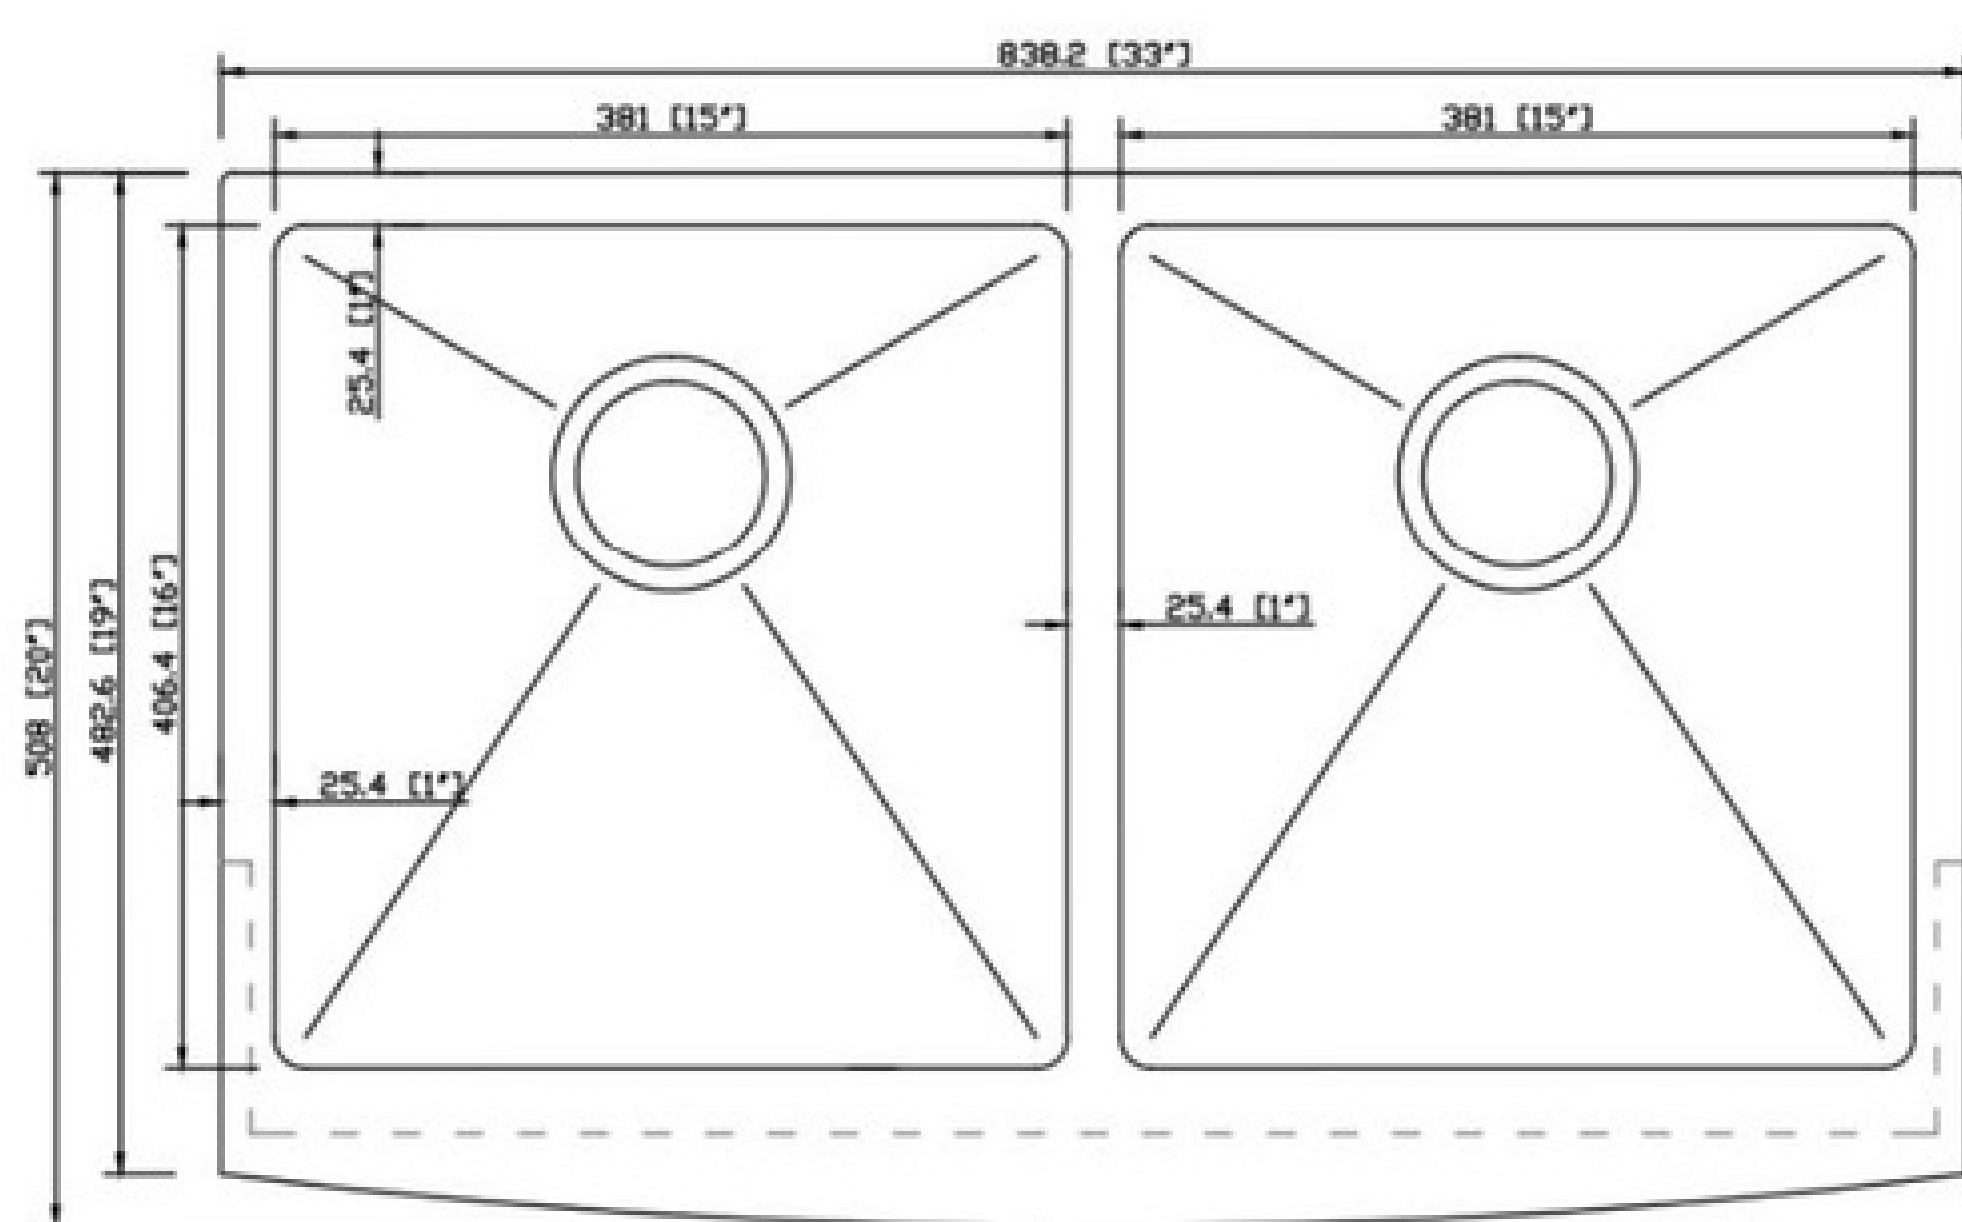

Overall Size - 24" x 18" x 9"

Bowl Size - 22" x 16"

Finish - Satin

AVAILABLE FINISHES

CHROME

BLACK

GOLD

ROSE GOLD

LAVISH

HAND CRAFTED SINK

SINGLE BOWL R-10 | Model No. :HS1816

Overall Size - 18" x 16" x 9"

Bowl Size - 16" x 14"

Finish - Satin

AVAILABLE FINISHES

● CHROME

LAVISH

DOUBLE BOWL AD-R3320

Overall size - 33" x 20" x 10"

Bowl size - 15" x 16"

Finish - Satin

APPRON SINKS

SINGLE BOWL AS-R3320

Overall size - 33" x 20" x 10"

LAVISH

**Pressed Kitchen
sink collection**

LAVISH

DOUBLE BOWL SS3118A

Overall size - 31 1/4" x 18" x 9"
Bowl size - 14" x 16" (Equal bowl)
Finish - Satin

UNDERMOUNT SINKS

SINGLE BOWL SS3118

Overall size - 31 1/2" x 18 1/8" x 9"
Bowl size - 29 1/2" x 16 1/8"
Finish - Satin