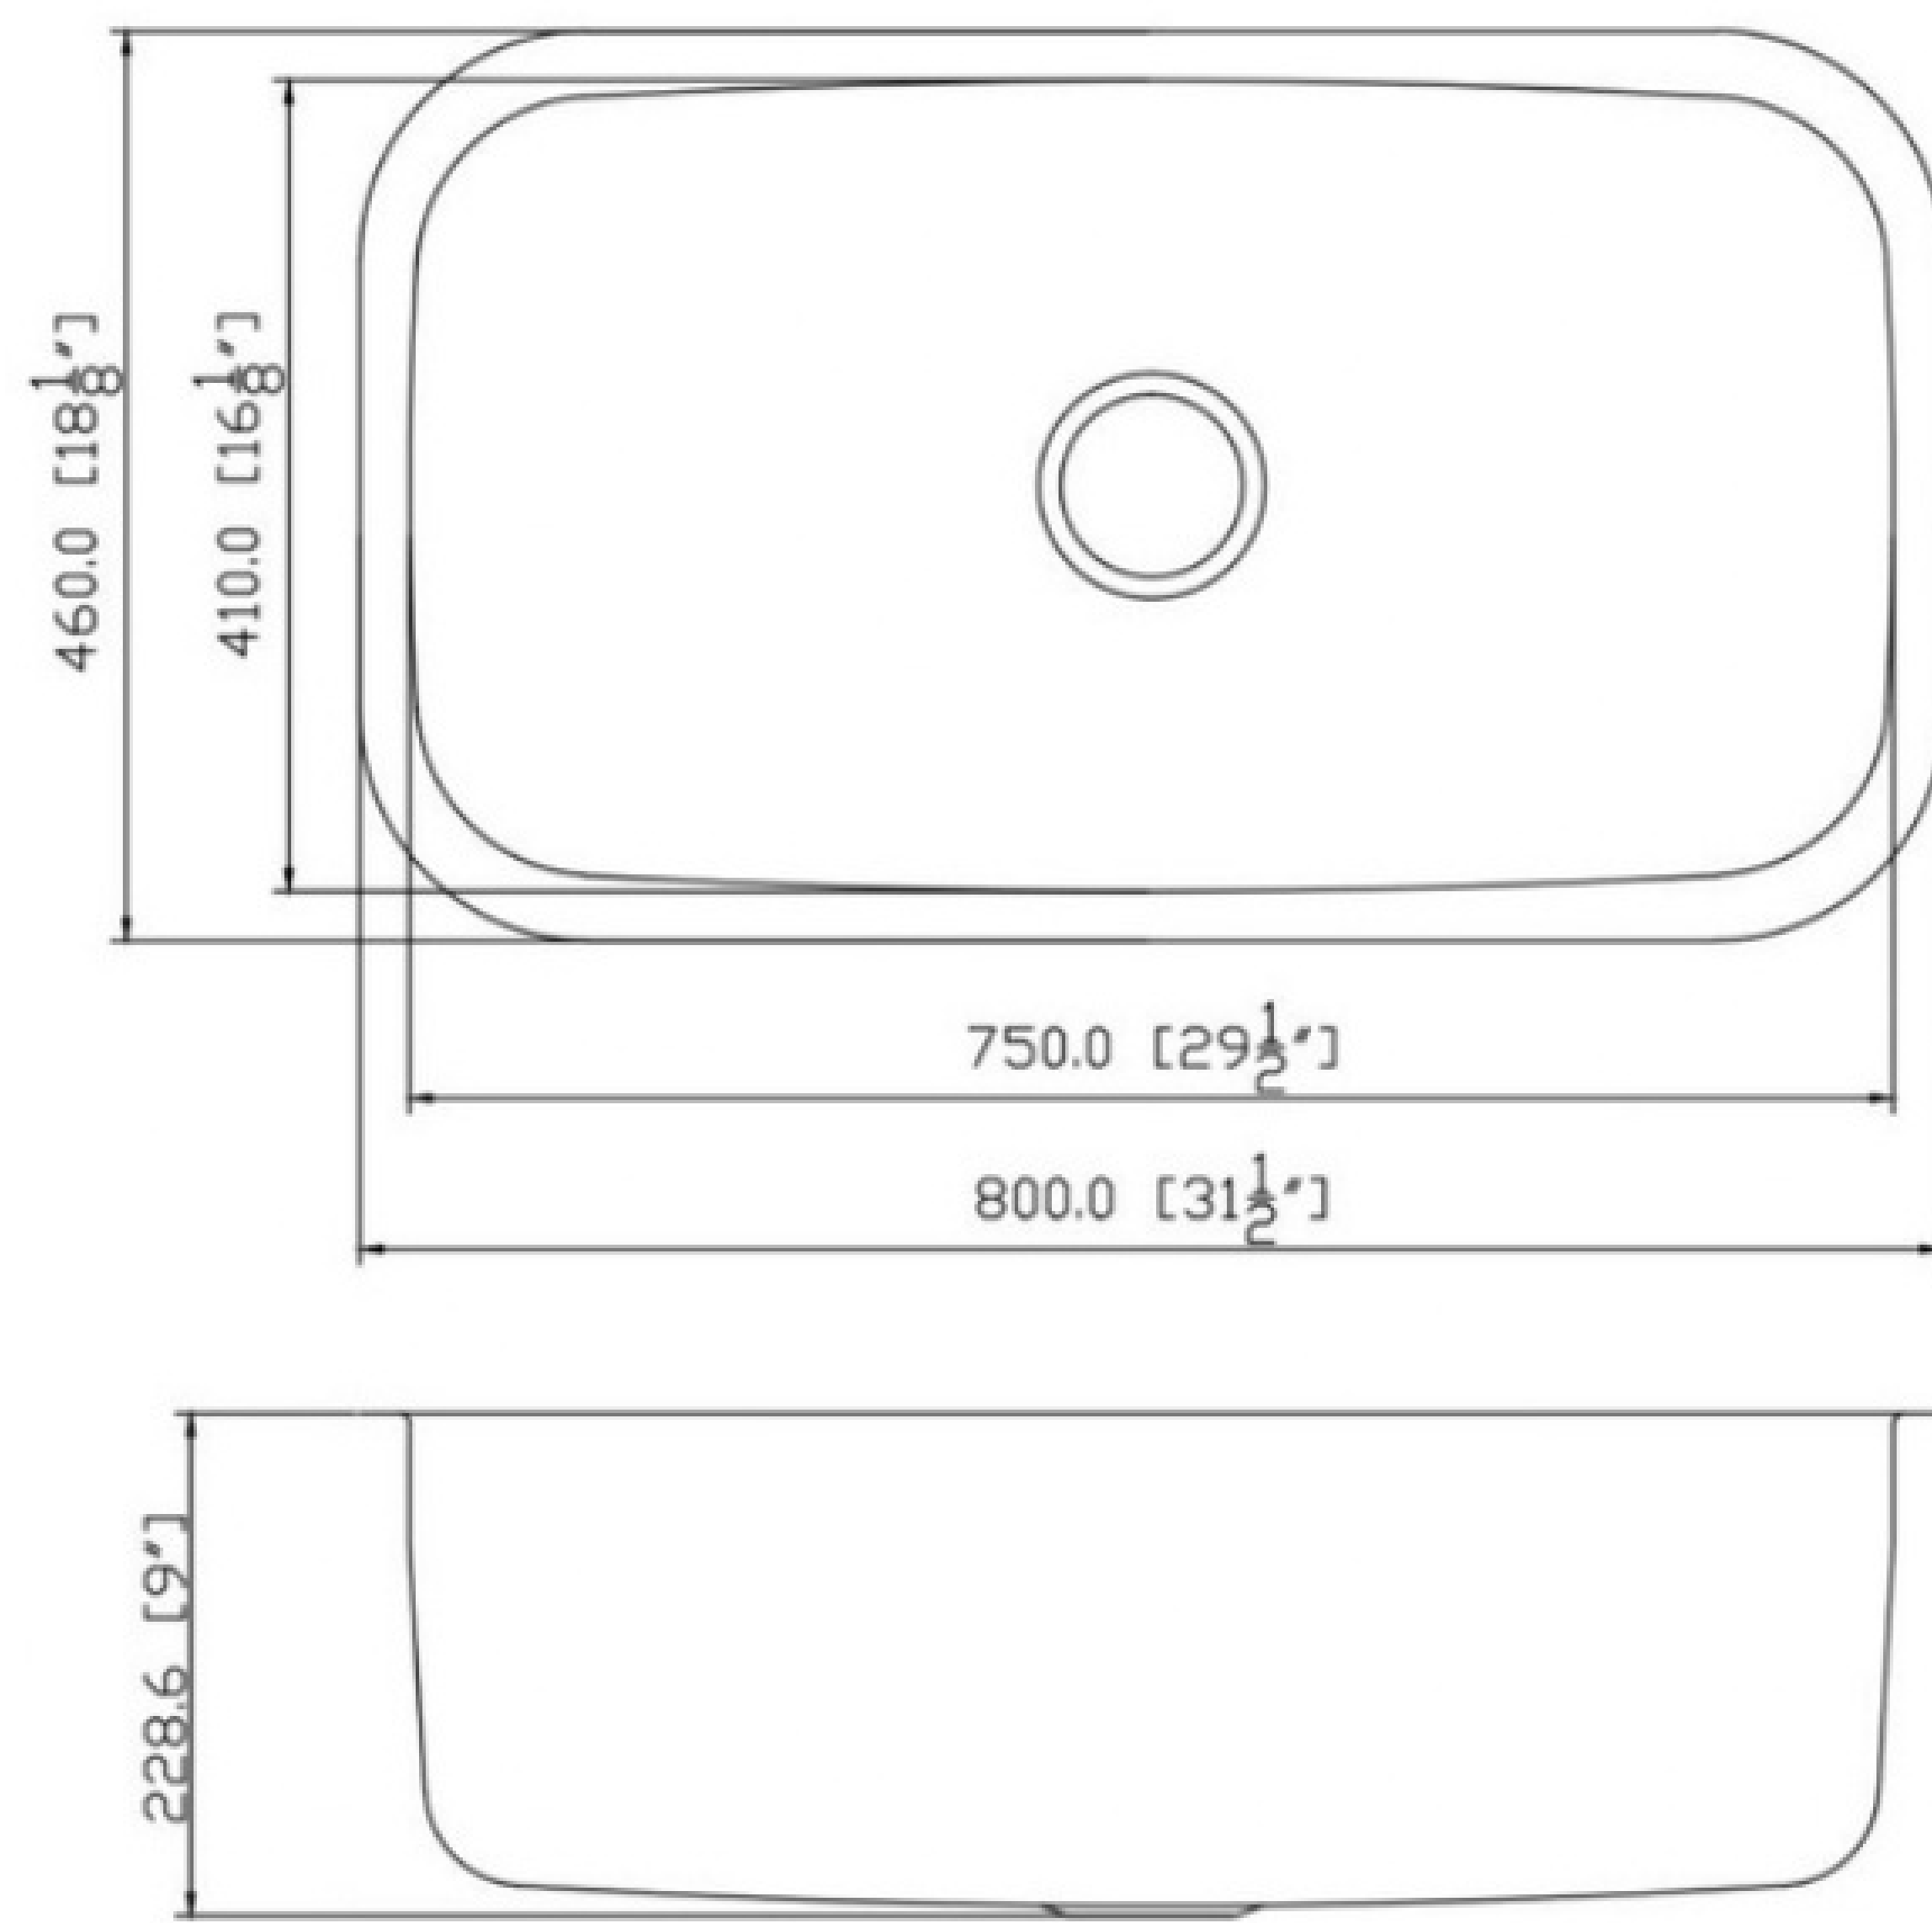

HAND CRAFTED SINK

DOUBLE BOWL R-10 | Product code: HD3218

Overall Size - 32" x 18" x 9"

Bowl Size - 14.5" x 16", 14.5" x 16"

Finish - Satin

AVAILABLE FINISHES

CHROME

BLACK

LAVISH

DOUBLE BOWL AD-R3320

Overall size - 33" x 20" x 10"

Bowl size - 15" x 16"

Finish - Satin

APPRON SINKS

SINGLE BOWL AS-R3320

Overall size - 33" x 20" x 10"

LAVISH

**Pressed Kitchen
sink collection**

LAVISH

DOUBLE BOWL SS3118A

Overall size - 31 1/4" x 18" x 9"
Bowl size - 14" x 16" (Equal bowl)
Finish - Satin

UNDERMOUNT SINKS

SINGLE BOWL SS3118

Overall size - 31 1/2" x 18 1/8" x 9"
Bowl size - 29 1/2" x 16 1/8"
Finish - Satin

LAVISH

UNDERMOUNT SINKS

DOUBLE BOWL SS3121L

Overall size - 31 3/8 " x 20 1/2 " x 9"

Bowl size - 17 3/4 " x 18 1/2 " & 10 1/2 " x 16"

Finish - Satin

LAVISH

SINGLE BOWL SS2318