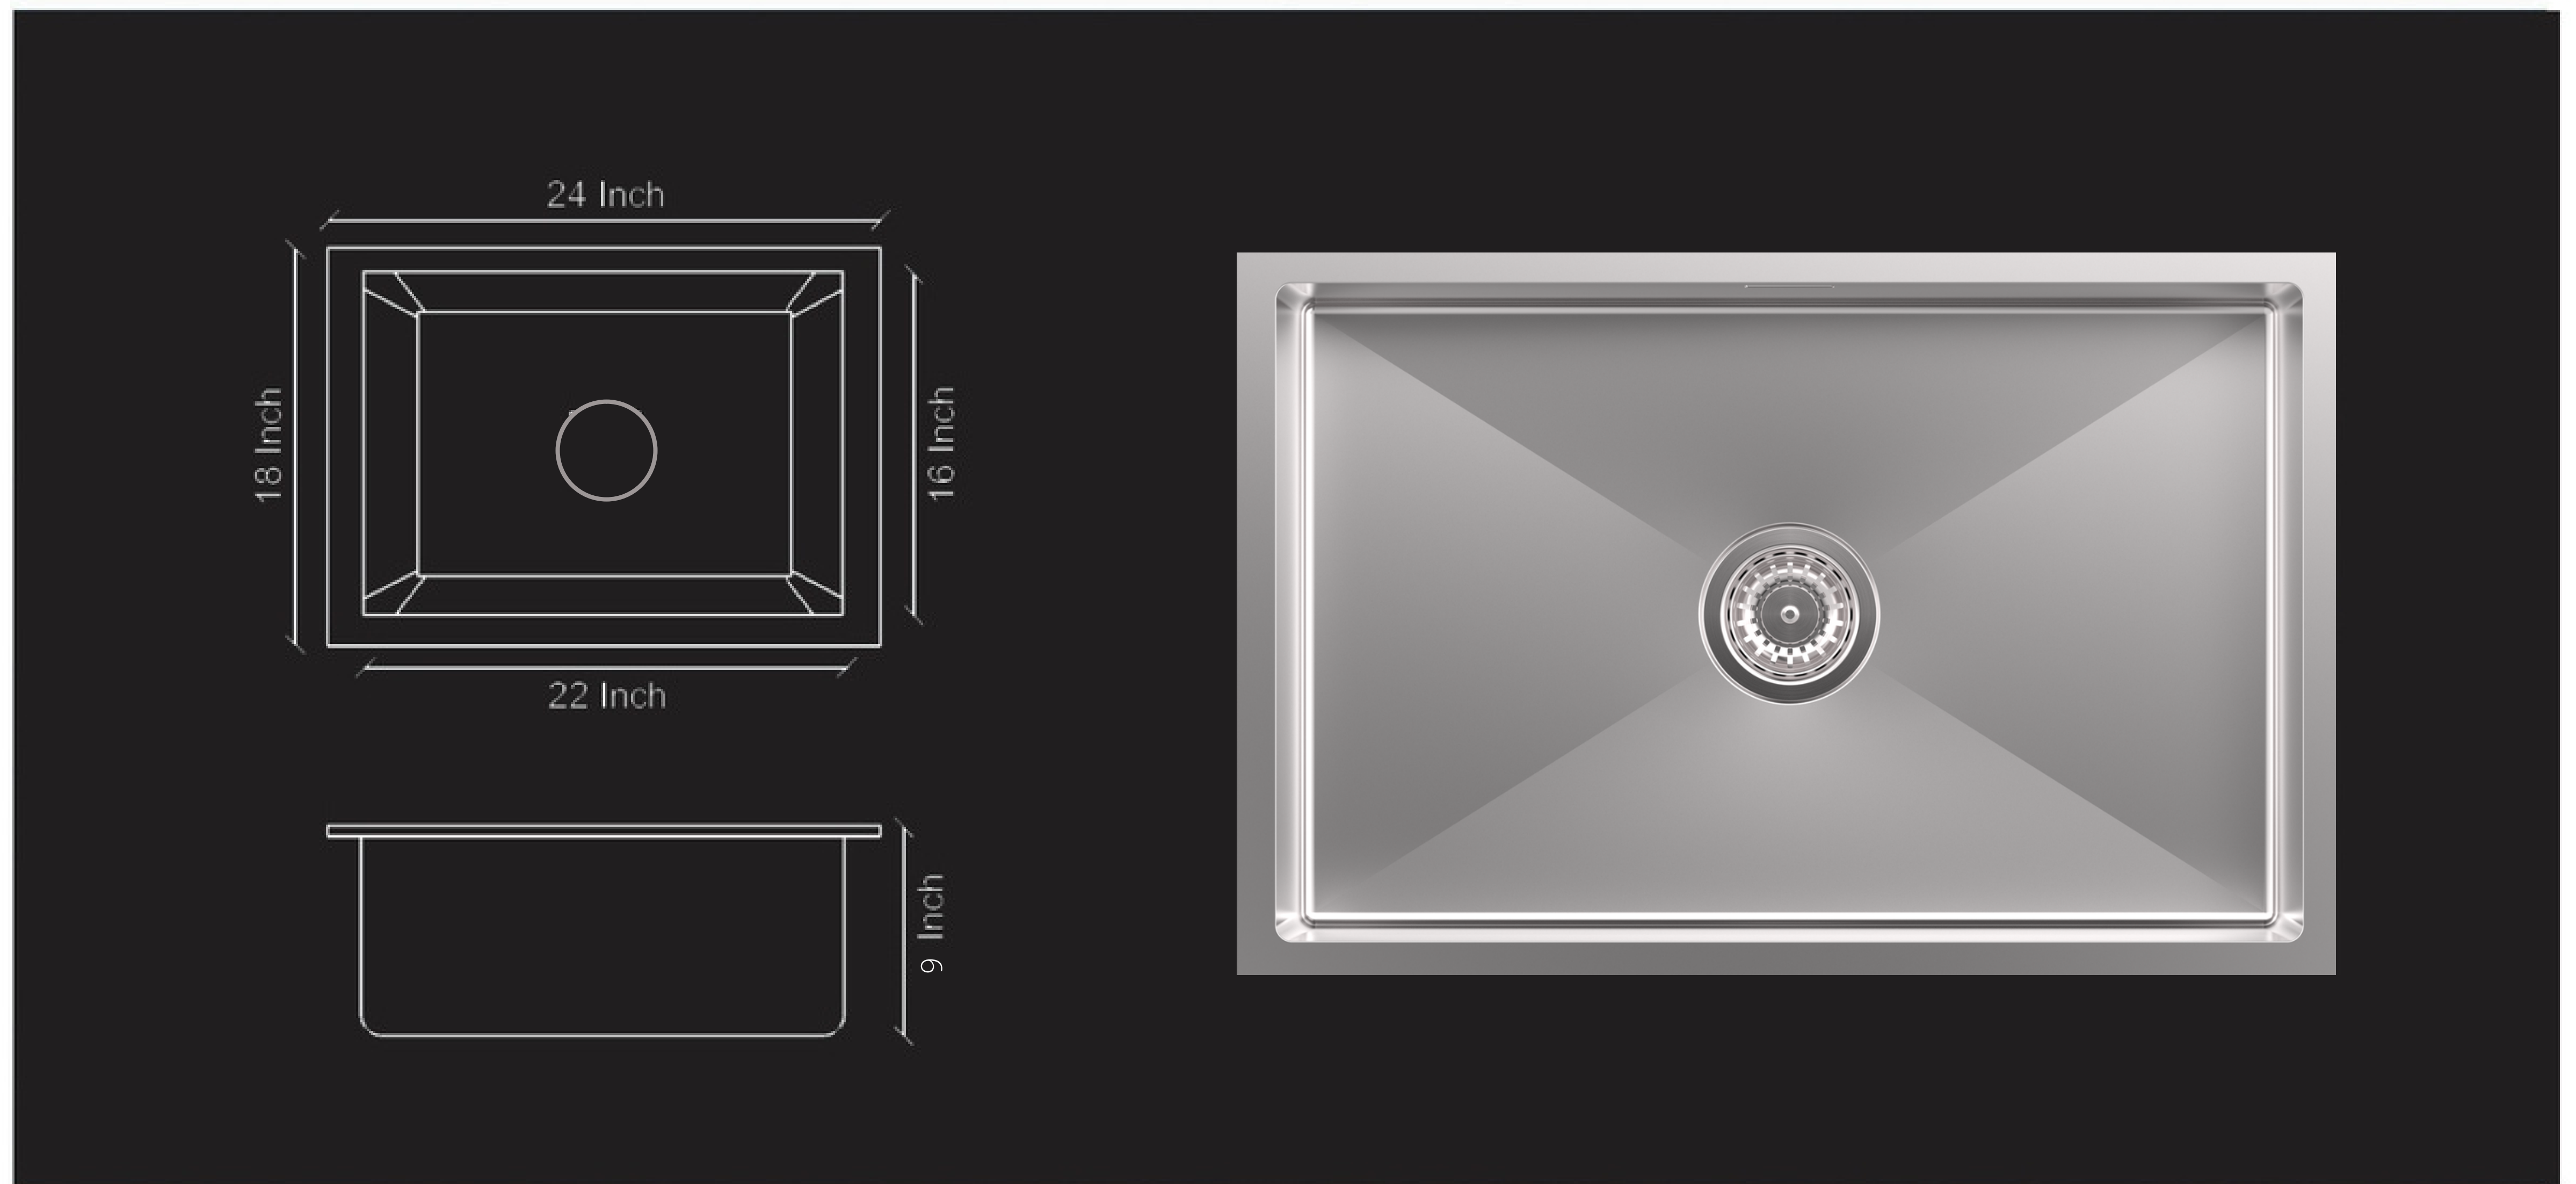

HAND CRAFTED SINK

DOUBLE BOWL R-10 | Product code: HD3218

Overall Size - 32" x 18" x 9"

Bowl Size - 14.5" x 16", 14.5" x 16"

Finish - Satin

AVAILABLE FINISHES

CHROME

BLACK

Overall Size - 25" x 18" x 12"

Bowl Size - 23" x 16"

Finish - Satin

AVAILABLE FINISHES

● **CHROME**

LAVISH

HAND CRAFTED SINK

SINGLE BOWL R-10 | Model No. :HS2418

Overall Size - 24" x 18" x 9"

Bowl Size - 22" x 16"

Finish - Satin

AVAILABLE FINISHES

CHROME

BLACK

GOLD

ROSE GOLD

LAVISH

DOUBLE BOWL AD-R3320

Overall size - 33" x 20" x 10"

Bowl size - 15" x 16"

Finish - Satin

APPRON SINKS

SINGLE BOWL AS-R3320

Overall size - 33" x 20" x 10"