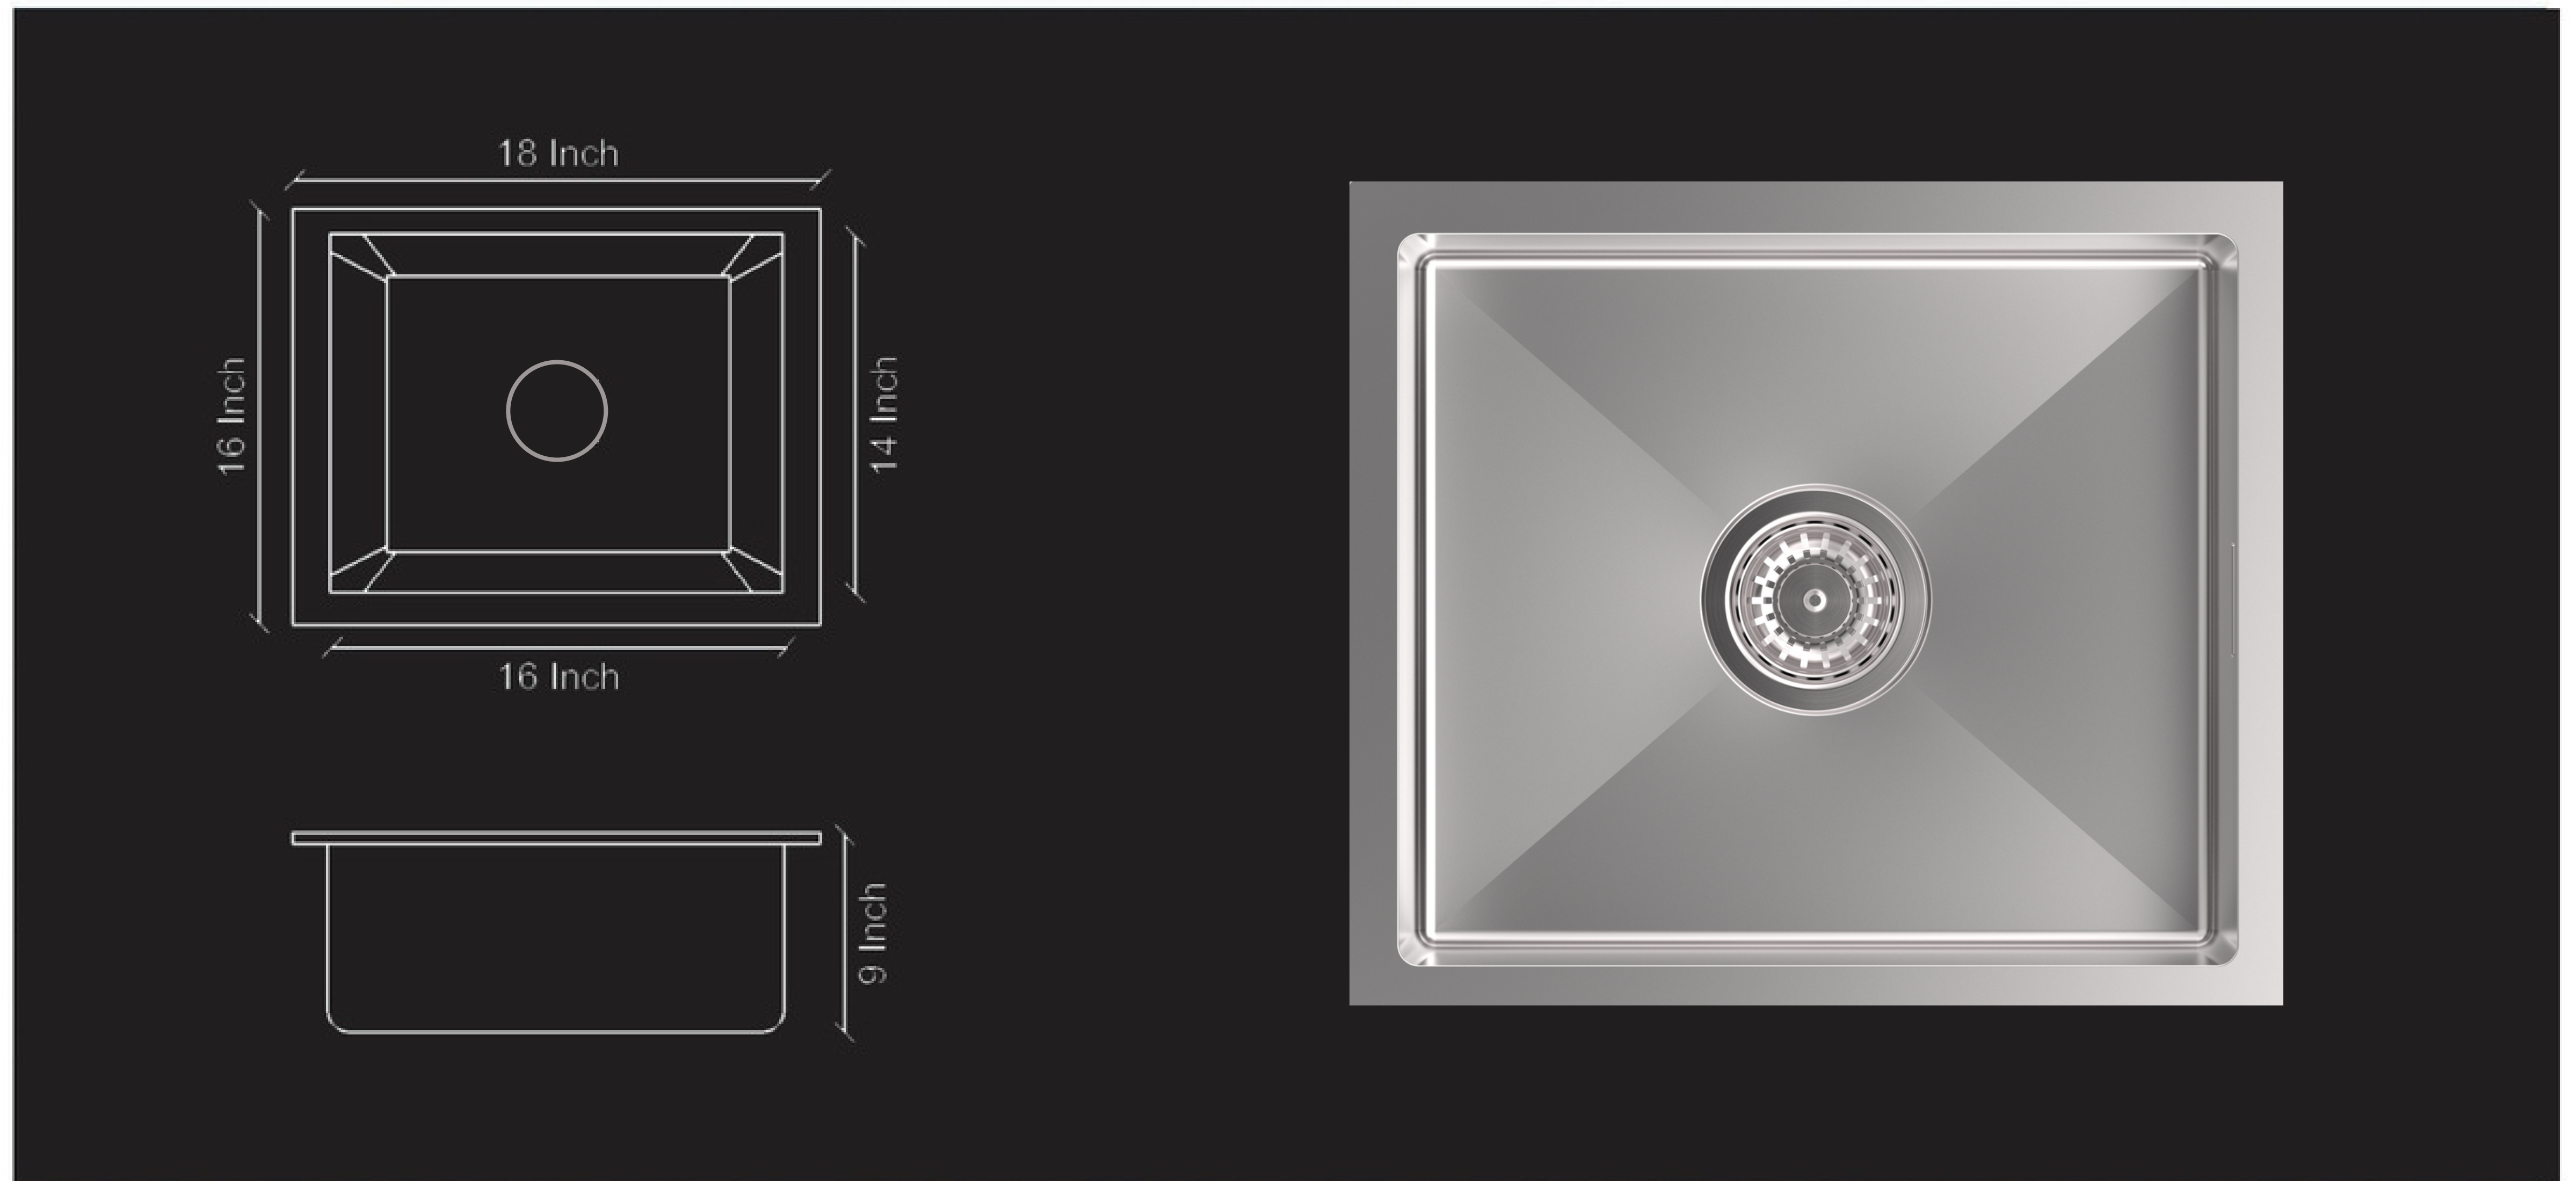

LAVISH

HAND CRAFTED SINK

SINGLE BOWL R-10 | Model No. :HS1816

Overall Size - 18" x 16" x 9"

Bowl Size - 16" x 14"

Finish - Satin

AVAILABLE FINISHES

● CHROME