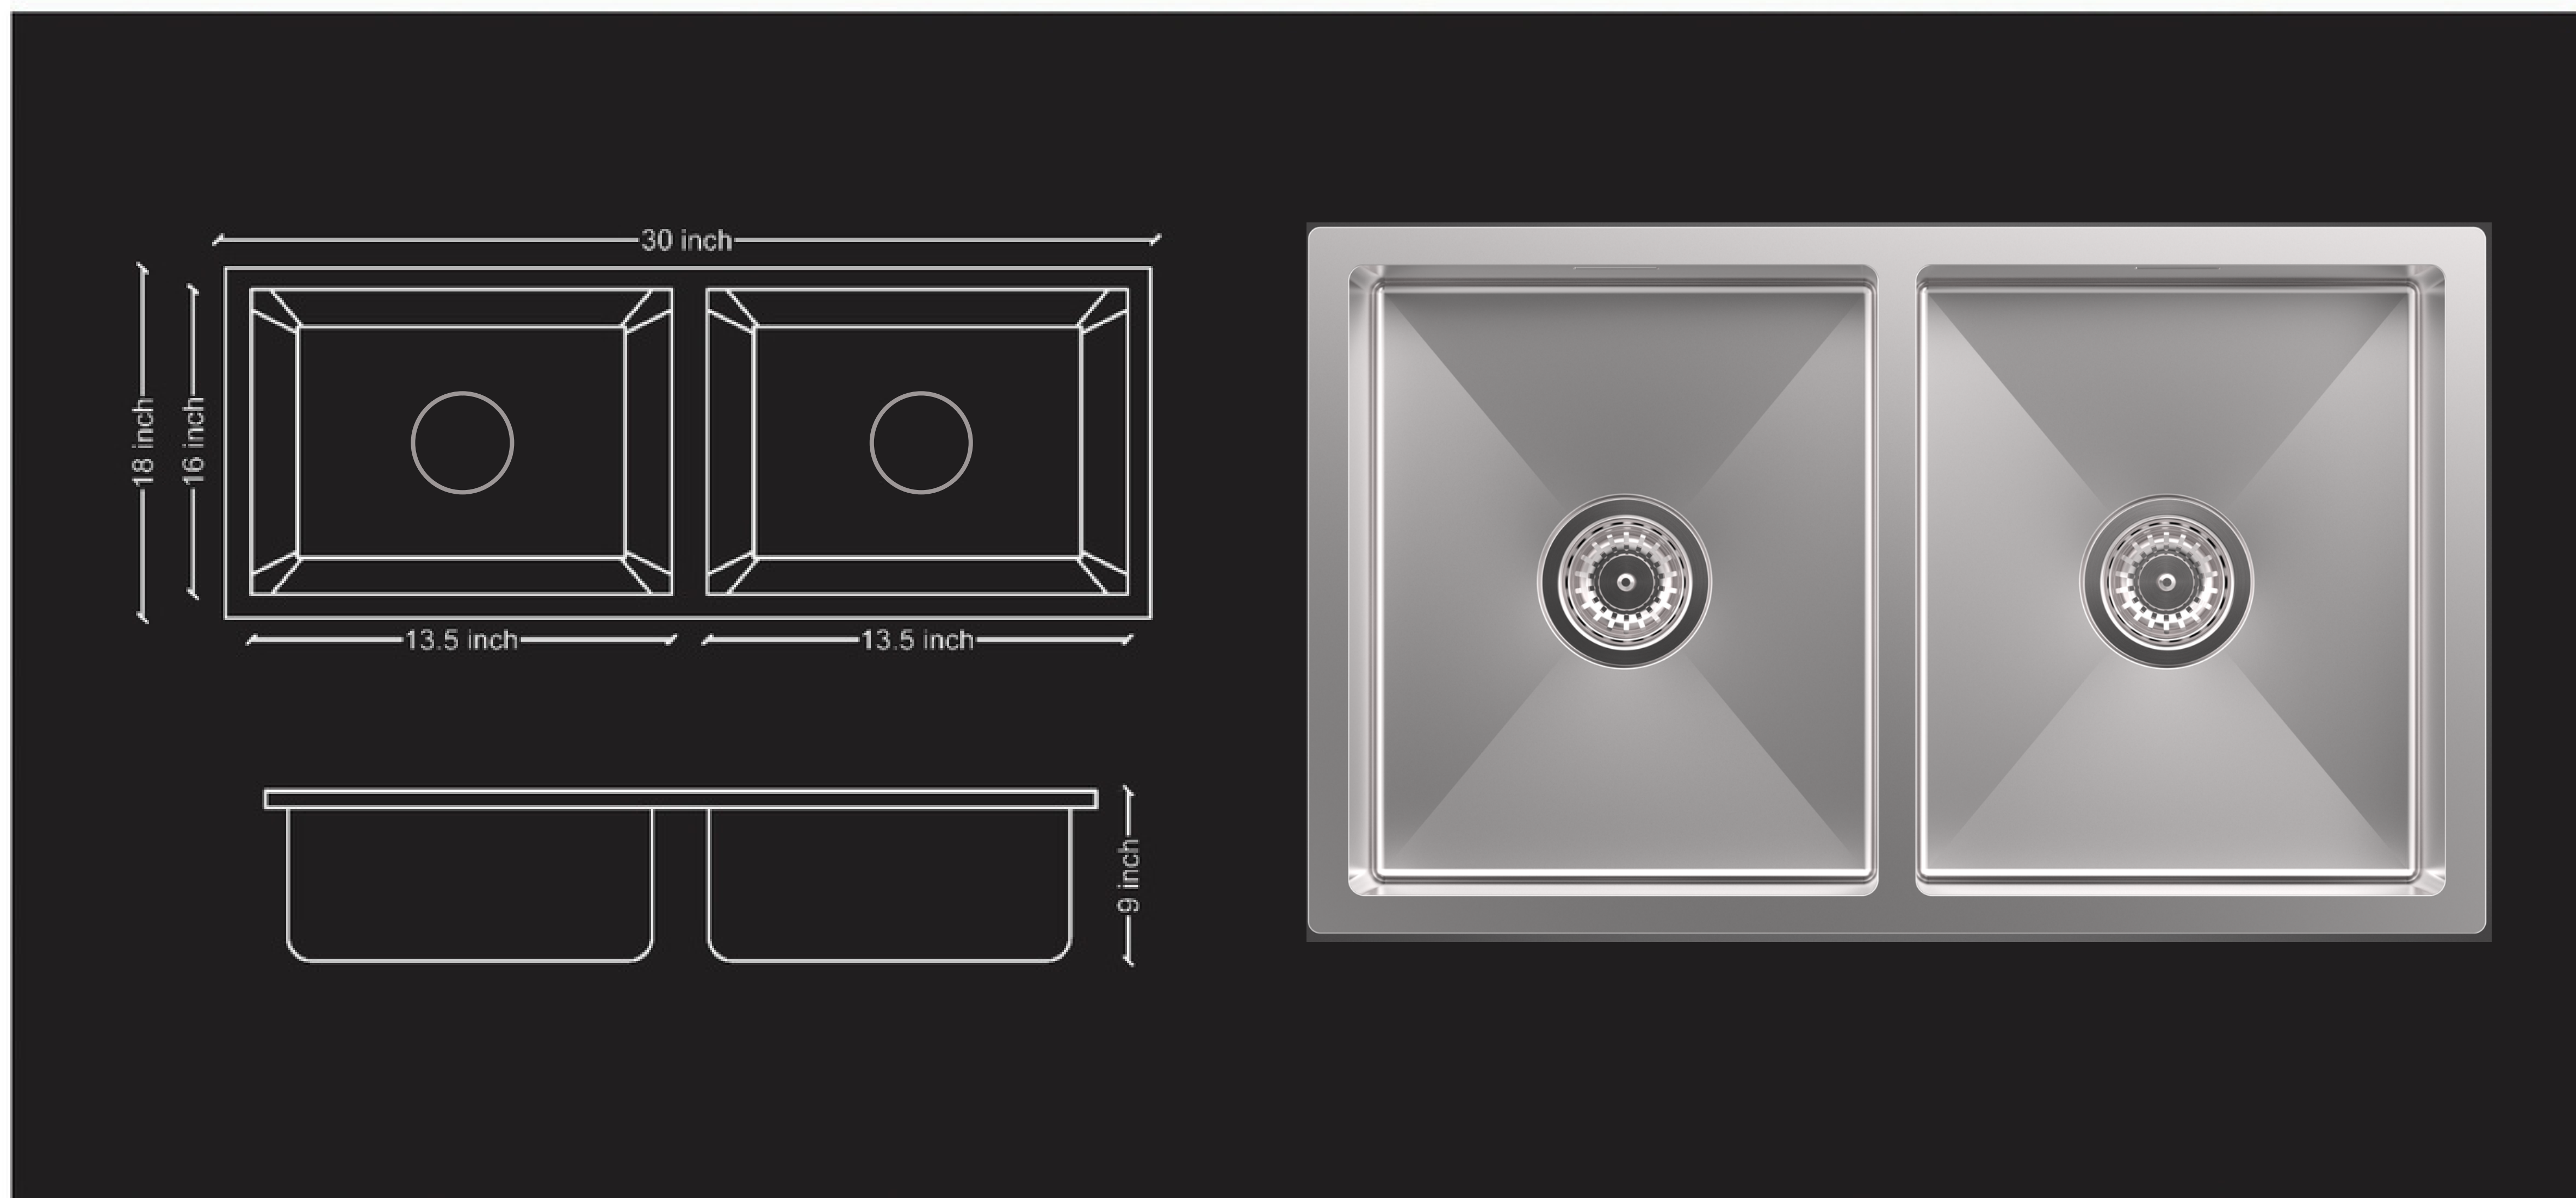

HAND CRAFTED SINK

DOUBLE BOWL R-10 | Product code: HD3218

Overall Size - 32" x 18" x 9"

Bowl Size - 14.5" x 16", 14.5" x 16"

Finish - Satin

AVAILABLE FINISHES

CHROME

BLACK

GOLD

ROSE GOLD

LAVISH

HAND CRAFTED SINK

DOUBLE BOWL R-10 | Model No. :HD3018

Overall Size - 30" x 18" x 9"

Bowl Size - 14.5" x 16", 14.5" x 16"

Finish - Satin

AVAILABLE FINISHES

● CHROME

LAVISH

HAND CRAFTED SINK

SINGLE BOWL R-10 | Model No. :HS3218

Overall Size - 32" x 18" x 9"

Bowl Size - 30" x 16"

Finish - Satin

LAVISH

DOUBLE BOWL AD-R3320

Overall size - 33" x 20" x 10"

Bowl size - 15" x 16"

Finish - Satin

APPRON SINKS

SINGLE BOWL AS-R3320

Overall size - 33" x 20" x 10"