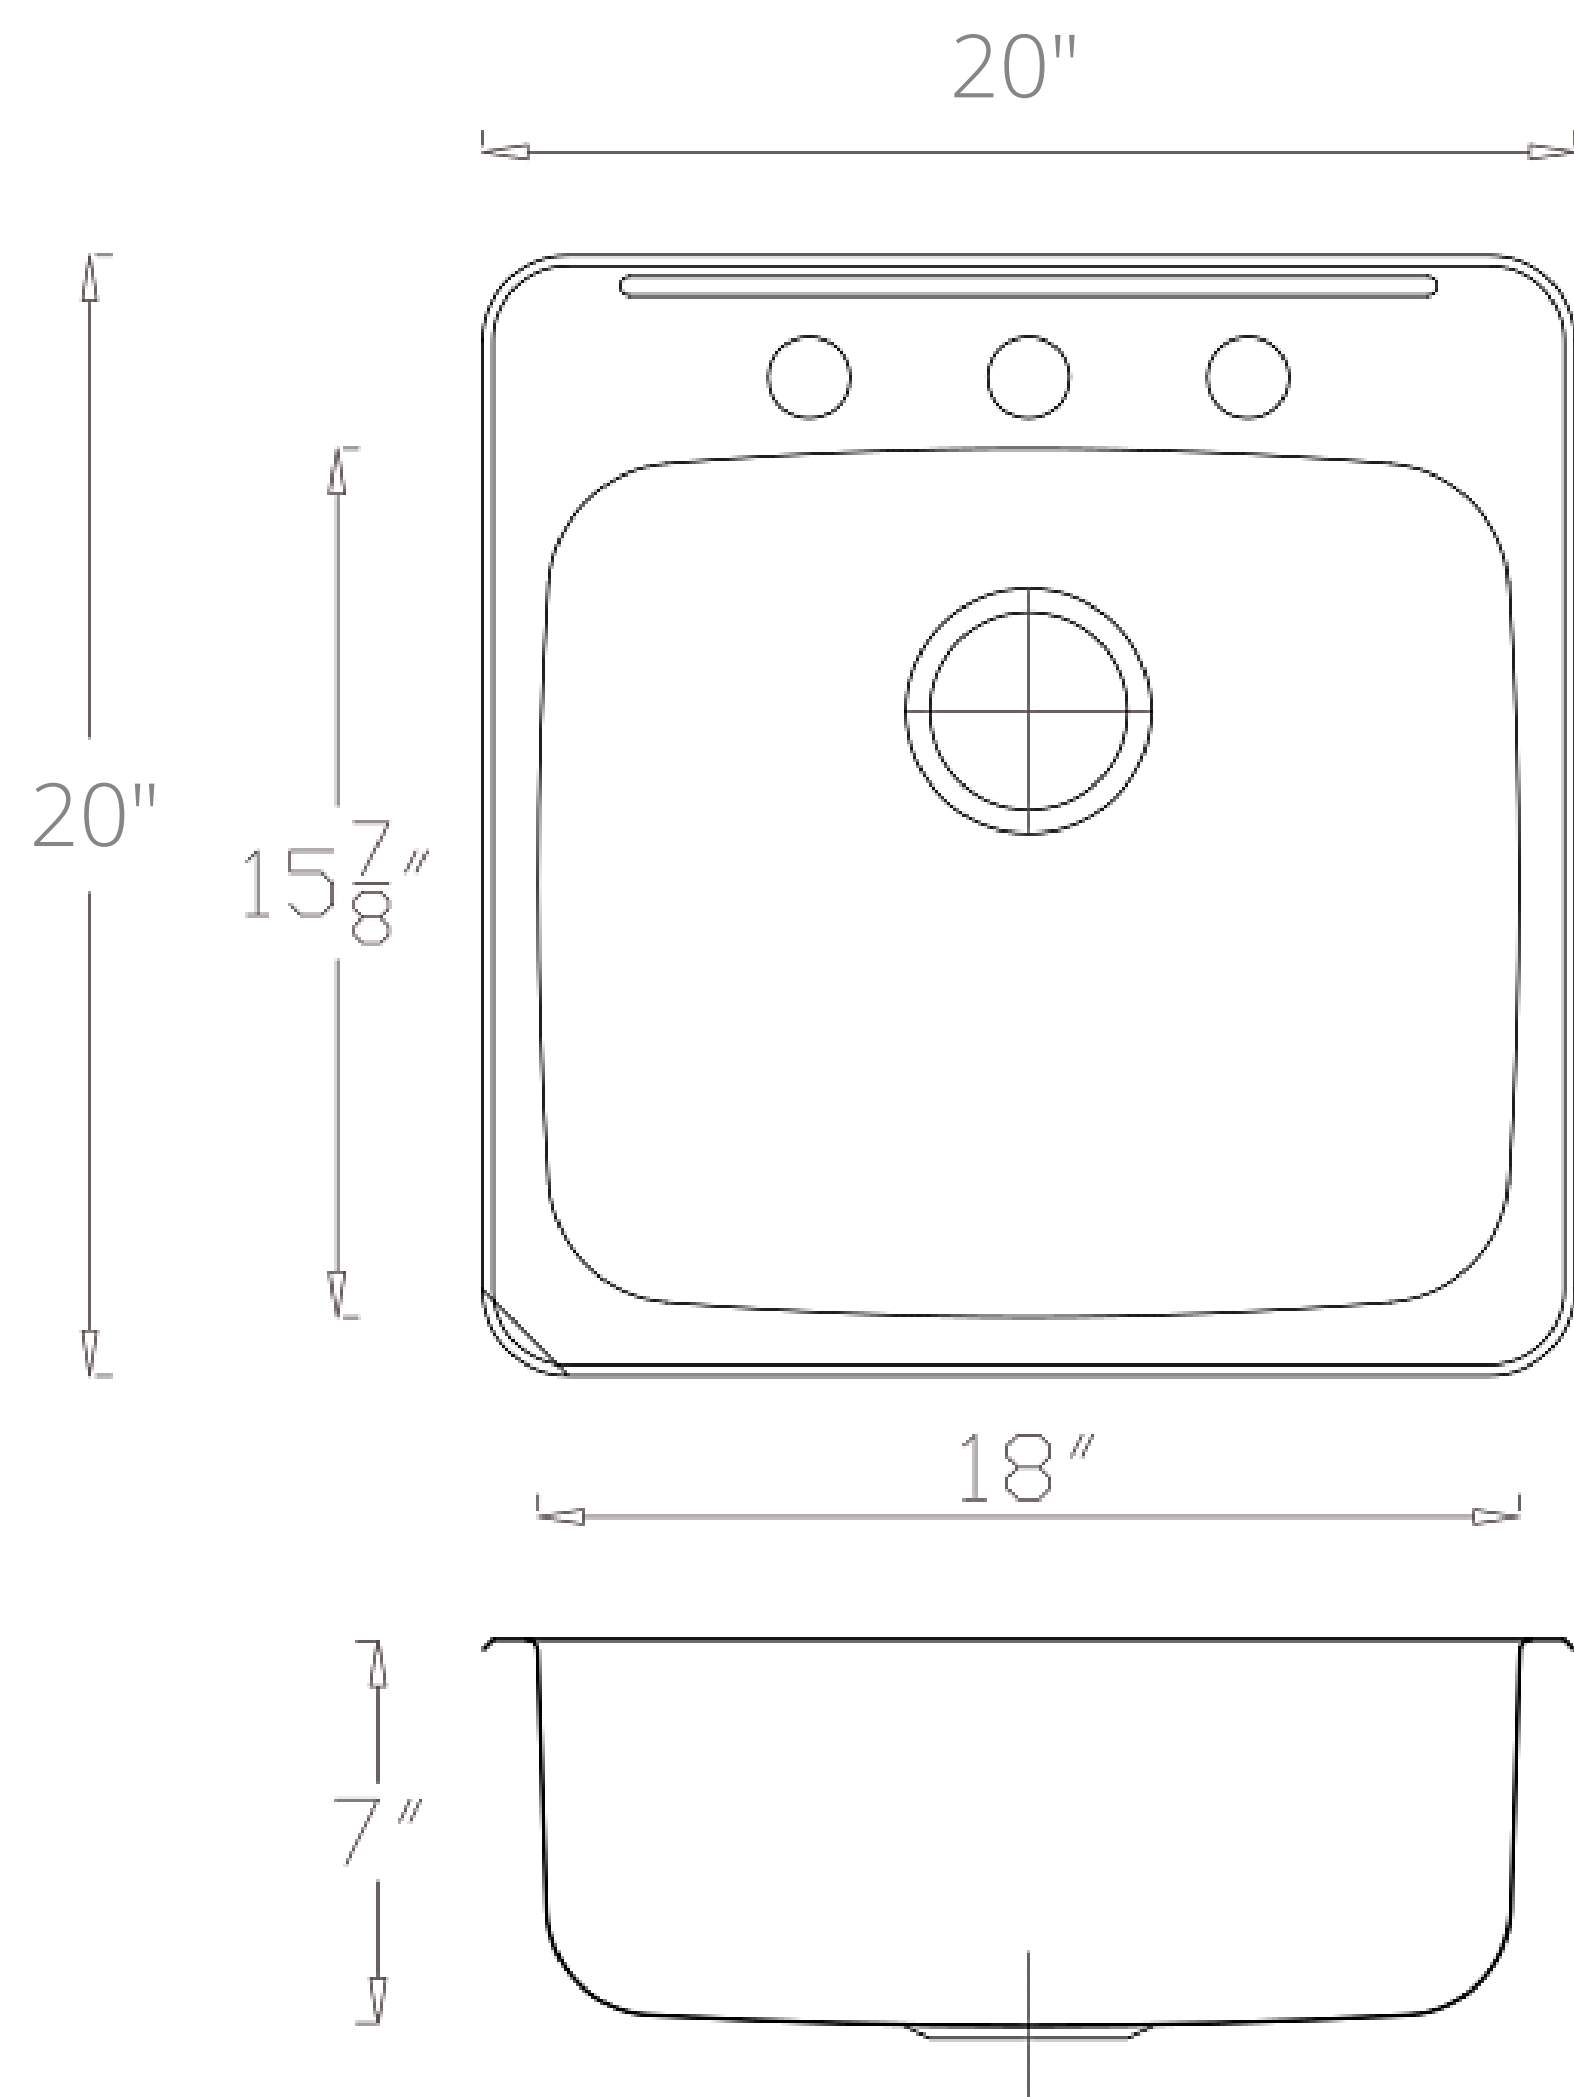

LAVISH

DOUBLE BOWL AD-R3320

Overall size - 33" x 20" x 10"

Bowl size - 15" x 16"

Finish - Satin

APPRON SINKS

SINGLE BOWL AS-R3320

Overall size - 33" x 20" x 10"

LAVISH

UNDERMOUNT SINKS

DOUBLE BOWL SS3121L

Overall size - 31 3/8 " x 20 1/2 " x 9"

Bowl size - 17 3/4 " x 18 1/2 " & 10 1/2 " x 16"

Finish - Satin

LAVISH

SINGLE BOWL SS2318

Overall size - 23" x 18" x 9"
Bowl size - 21 1/8" x 15 3/4" x 9"
Finish - Satin

UNDERMOUNT SINKS

SINGLE BOWL SS1512

Overall size - 12 5/8" x 15" x 7"
Bowl size - 10 3/4" x 13 1/8"
Finish - Satin

LAVISH

SINGLE BOWL : TS2020
Overall Size - 20" x 20" x 7"
Bowl Size- 15 7/8" x 18"
Finish - Satin

PS1813

Overall size - 20 1/4" x 15 1/8" x 7 1/2"
Bowl size - 18" x 13"
Finish - Matt

PS1611

Overall size - 18" x 13 3/8" x 7 1/2"
Bowl size - 16" x 11 3/16"
Finish - Matt

PS1811

Overall size - 21" x 15" x 7"
Bowl size - 18 1/2" x 12 3/8"
Finish - Matt