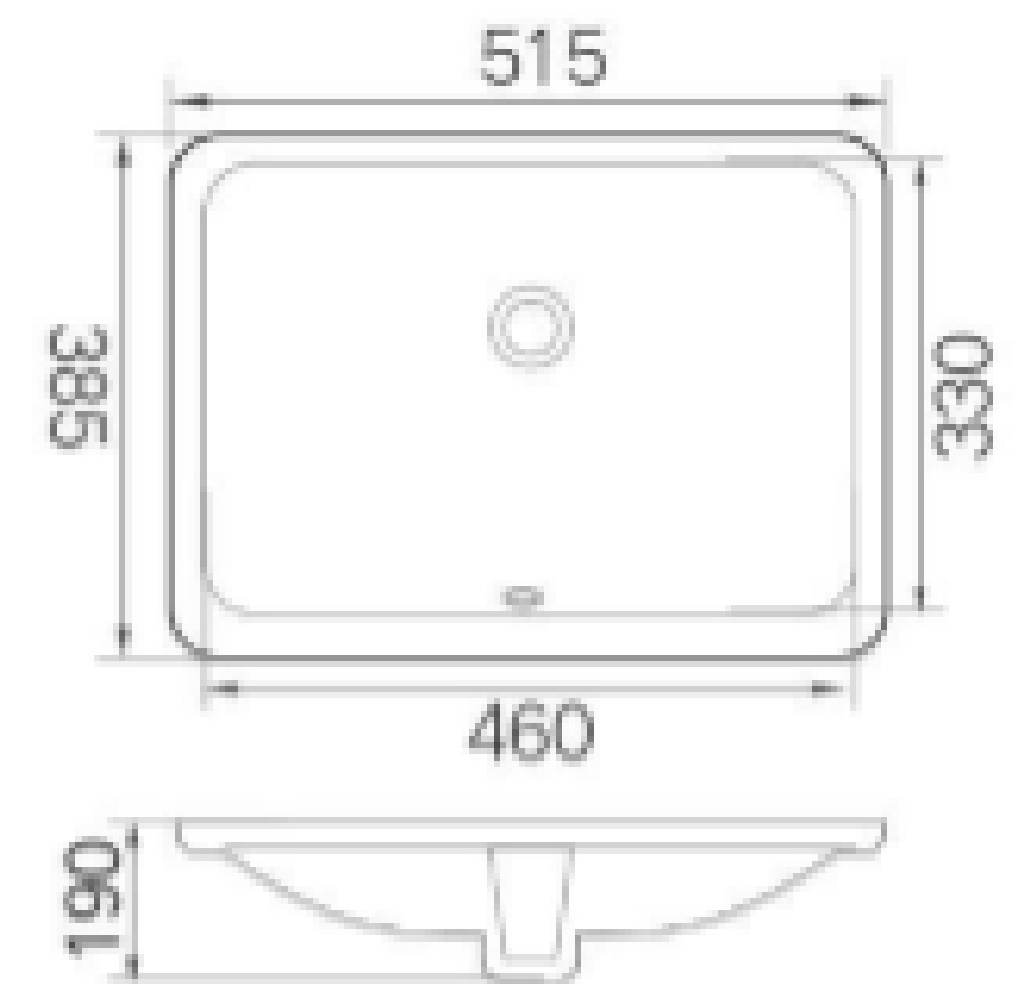

LAVISH

UNDERMOUNT SINKS

DOUBLE BOWL SS3121L

Overall size - 31 3/8 " x 20 1/2 " x 9"

Bowl size - 17 3/4 " x 18 1/2 " & 10 1/2 " x 16"

Finish - Satin

LAVISH

SINGLE BOWL SS2318

Overall size - 23" x 18" x 9"
Bowl size - 21 1/8" x 15 3/4" x 9"
Finish - Satin

UNDERMOUNT SINKS

SINGLE BOWL SS1512

Overall size - 12 5/8" x 15" x 7"
Bowl size - 10 3/4" x 13 1/8"
Finish - Satin

LAVISH

SINGLE BOWL : TS2020
Overall Size - 20" x 20" x 7"
Bowl Size- 15 7/8" x 18"
Finish - Satin

TOP MOUNT SINKS

SINGLE BOWL : TD3120
Overall Size - 31 1/2" x 20" x 7"
Bowl Size- 14 1/8" x 15 7/8" , 14 1/8" x 15 7/8"
Finish - Satin

LAVISH

PORCELAIN
Series

PR 1512

Overall size - 17 1/2" x 14 3/8" x 7 1/2"
Bowl size - 15" x 12"
Finish - Matt

PS1813

Overall size - 20 1/4" x 15 1/8" x 7 1/2"
Bowl size - 18" x 13"
Finish - Matt

PS1611

Overall size - 18" x 13 3/8" x 7 1/2"
Bowl size - 16" x 11 3/16"
Finish - Matt

PS1811

Overall size - 21" x 15" x 7"
Bowl size - 18 1/2" x 12 3/8"
Finish - Matt