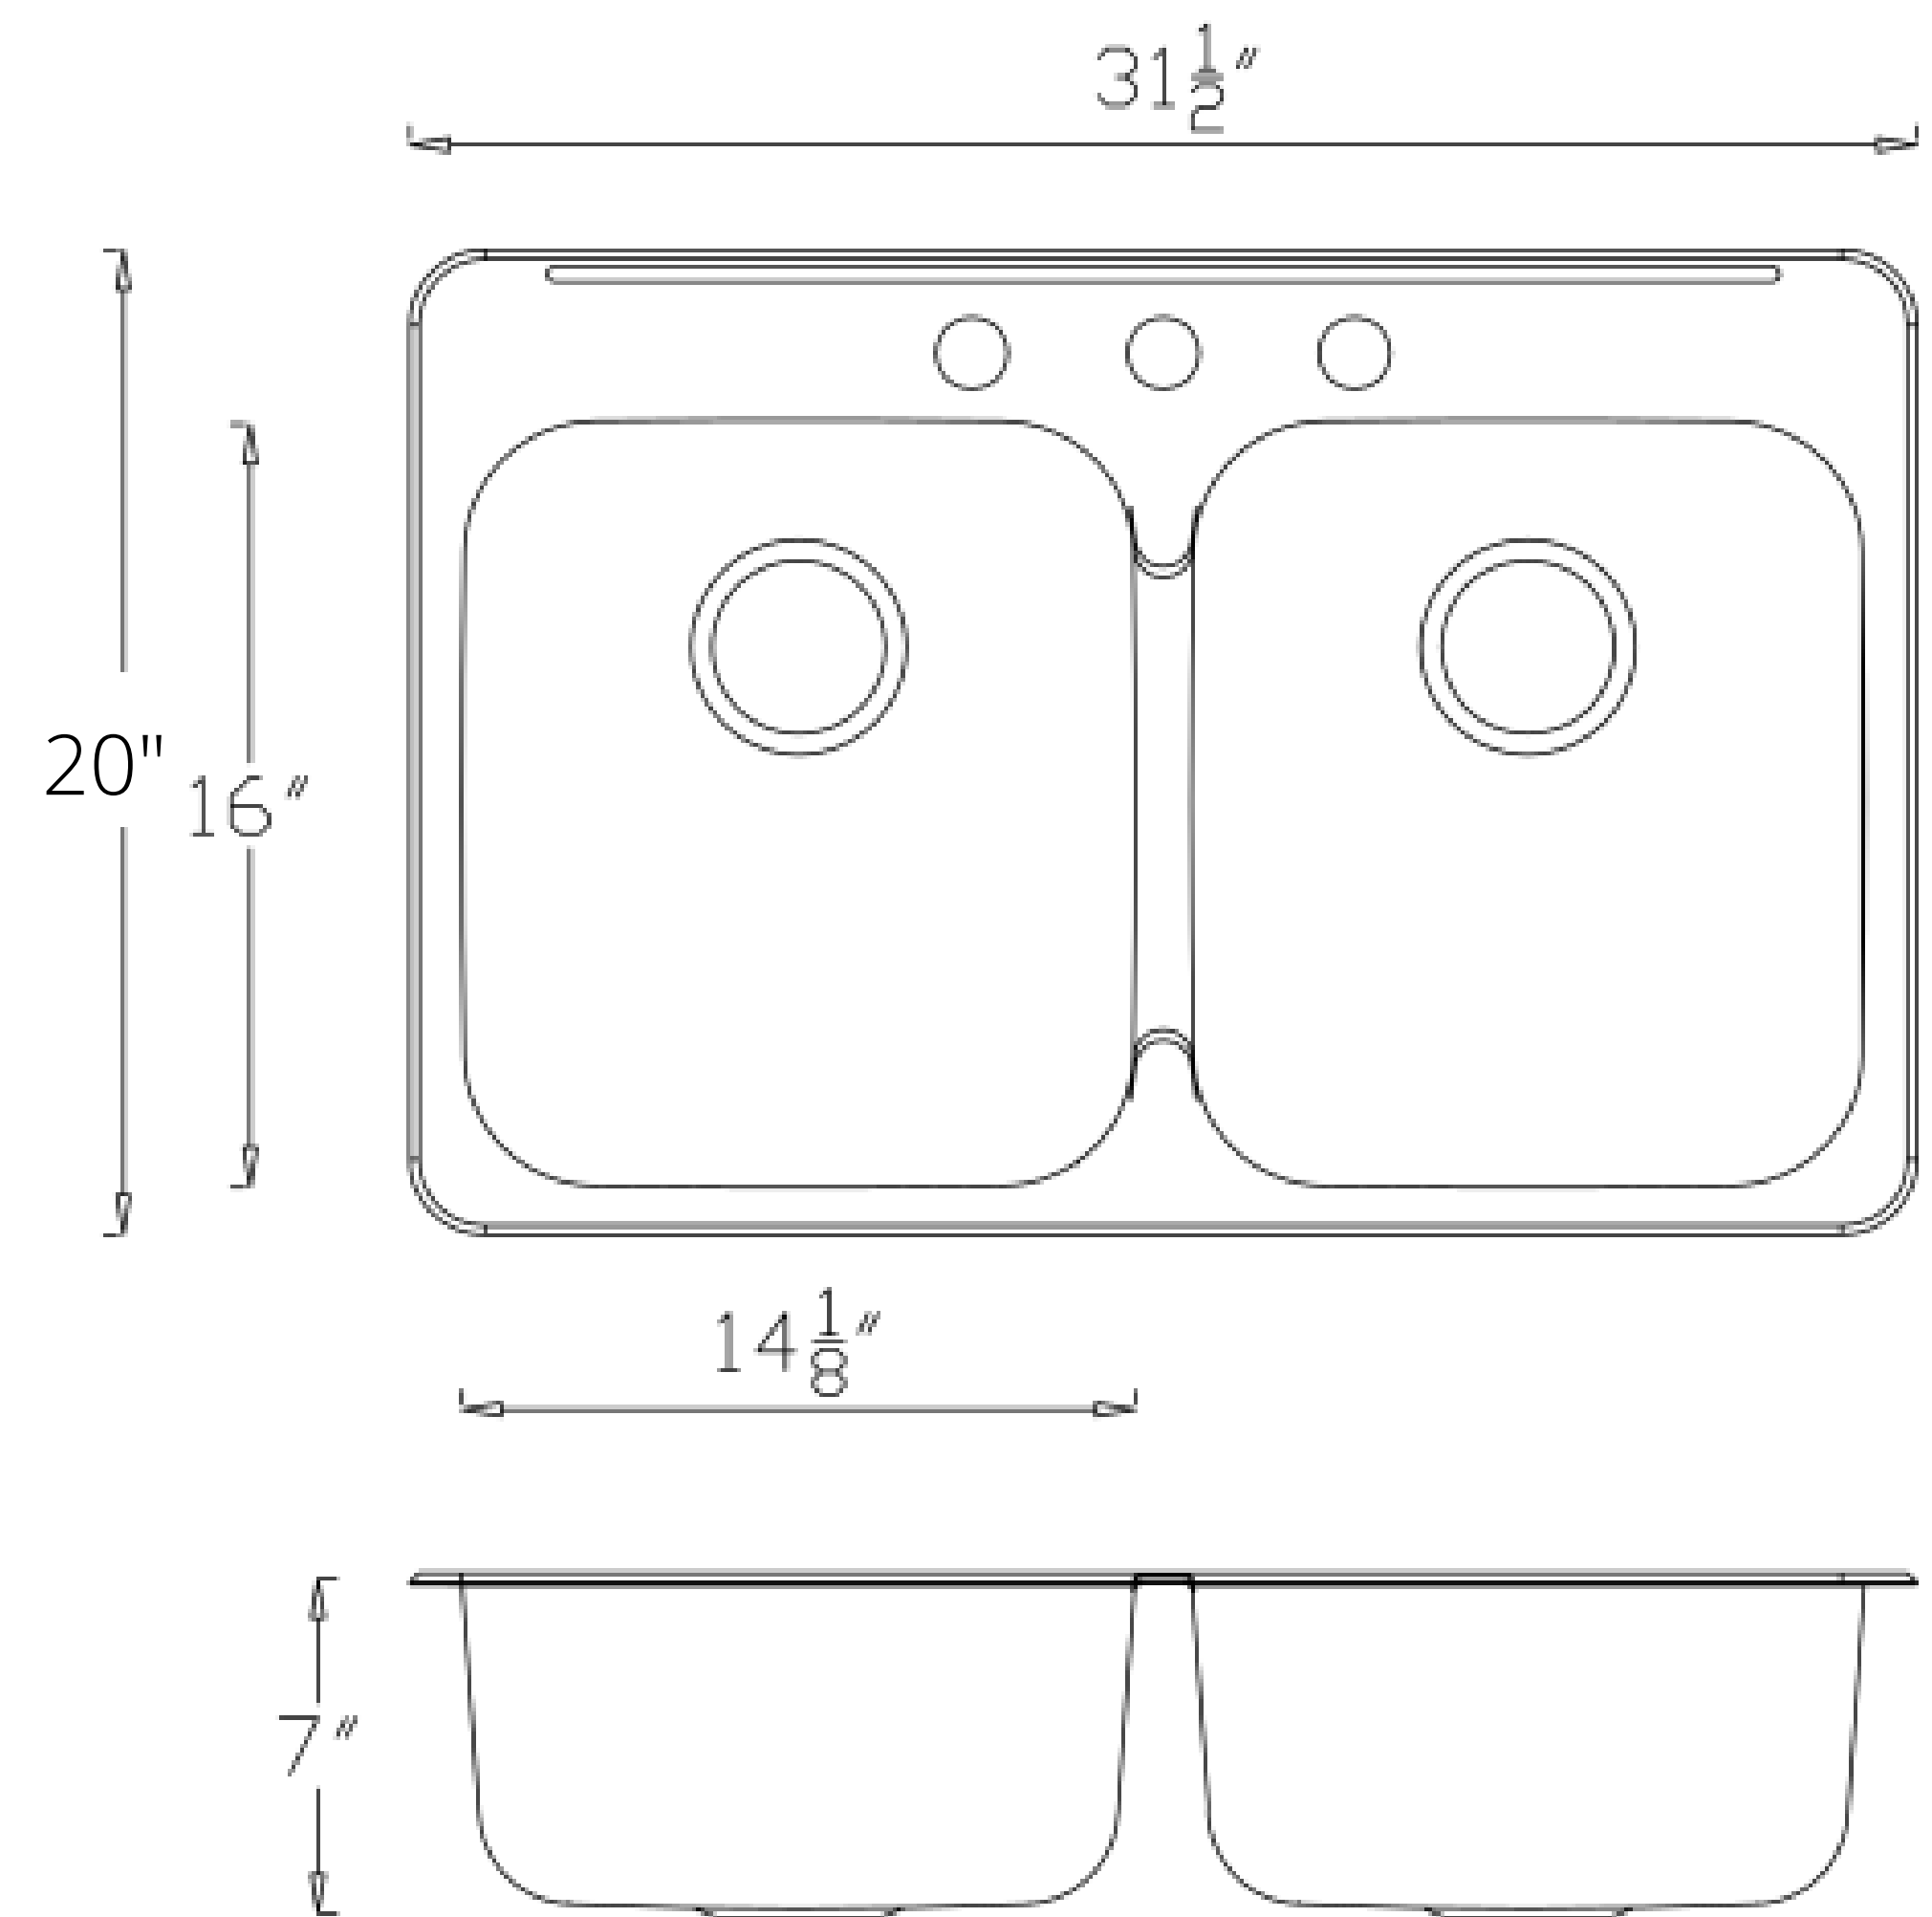

LAVISH

**Pressed Kitchen
sink collection**

LAVISH

DOUBLE BOWL SS3118A

Overall size - 31 1/4" x 18" x 9"
Bowl size - 14" x 16" (Equal bowl)
Finish - Satin

UNDERMOUNT SINKS

SINGLE BOWL SS3118

Overall size - 31 1/2" x 18 1/8" x 9"
Bowl size - 29 1/2" x 16 1/8"
Finish - Satin

LAVISH

UNDERMOUNT SINKS

DOUBLE BOWL SS3121L

Overall size - 31 3/8 " x 20 1/2 " x 9"

Bowl size - 17 3/4 " x 18 1/2 " & 10 1/2 " x 16"

Finish - Satin

LAVISH

SINGLE BOWL SS2318

Overall size - 23" x 18" x 9"
Bowl size - 21 1/8" x 15 3/4" x 9"
Finish - Satin

UNDERMOUNT SINKS

SINGLE BOWL SS1512

Overall size - 12 5/8" x 15" x 7"
Bowl size - 10 3/4" x 13 1/8"
Finish - Satin

LAVISH

SINGLE BOWL : TS2020
Overall Size - 20" x 20" x 7"
Bowl Size- 15 7/8" x 18"
Finish - Satin

TOP MOUNT SINKS

SINGLE BOWL : TD3120
Overall Size - 31 1/2" x 20" x 7"
Bowl Size- 14 1/8" x 15 7/8" , 14 1/8" x 15 7/8"
Finish - Satin

LAVISH

PORCELAIN
Series

PR 1512

Overall size - 17 1/2" x 14 3/8" x 7 1/2"
Bowl size - 15" x 12"
Finish - Matt