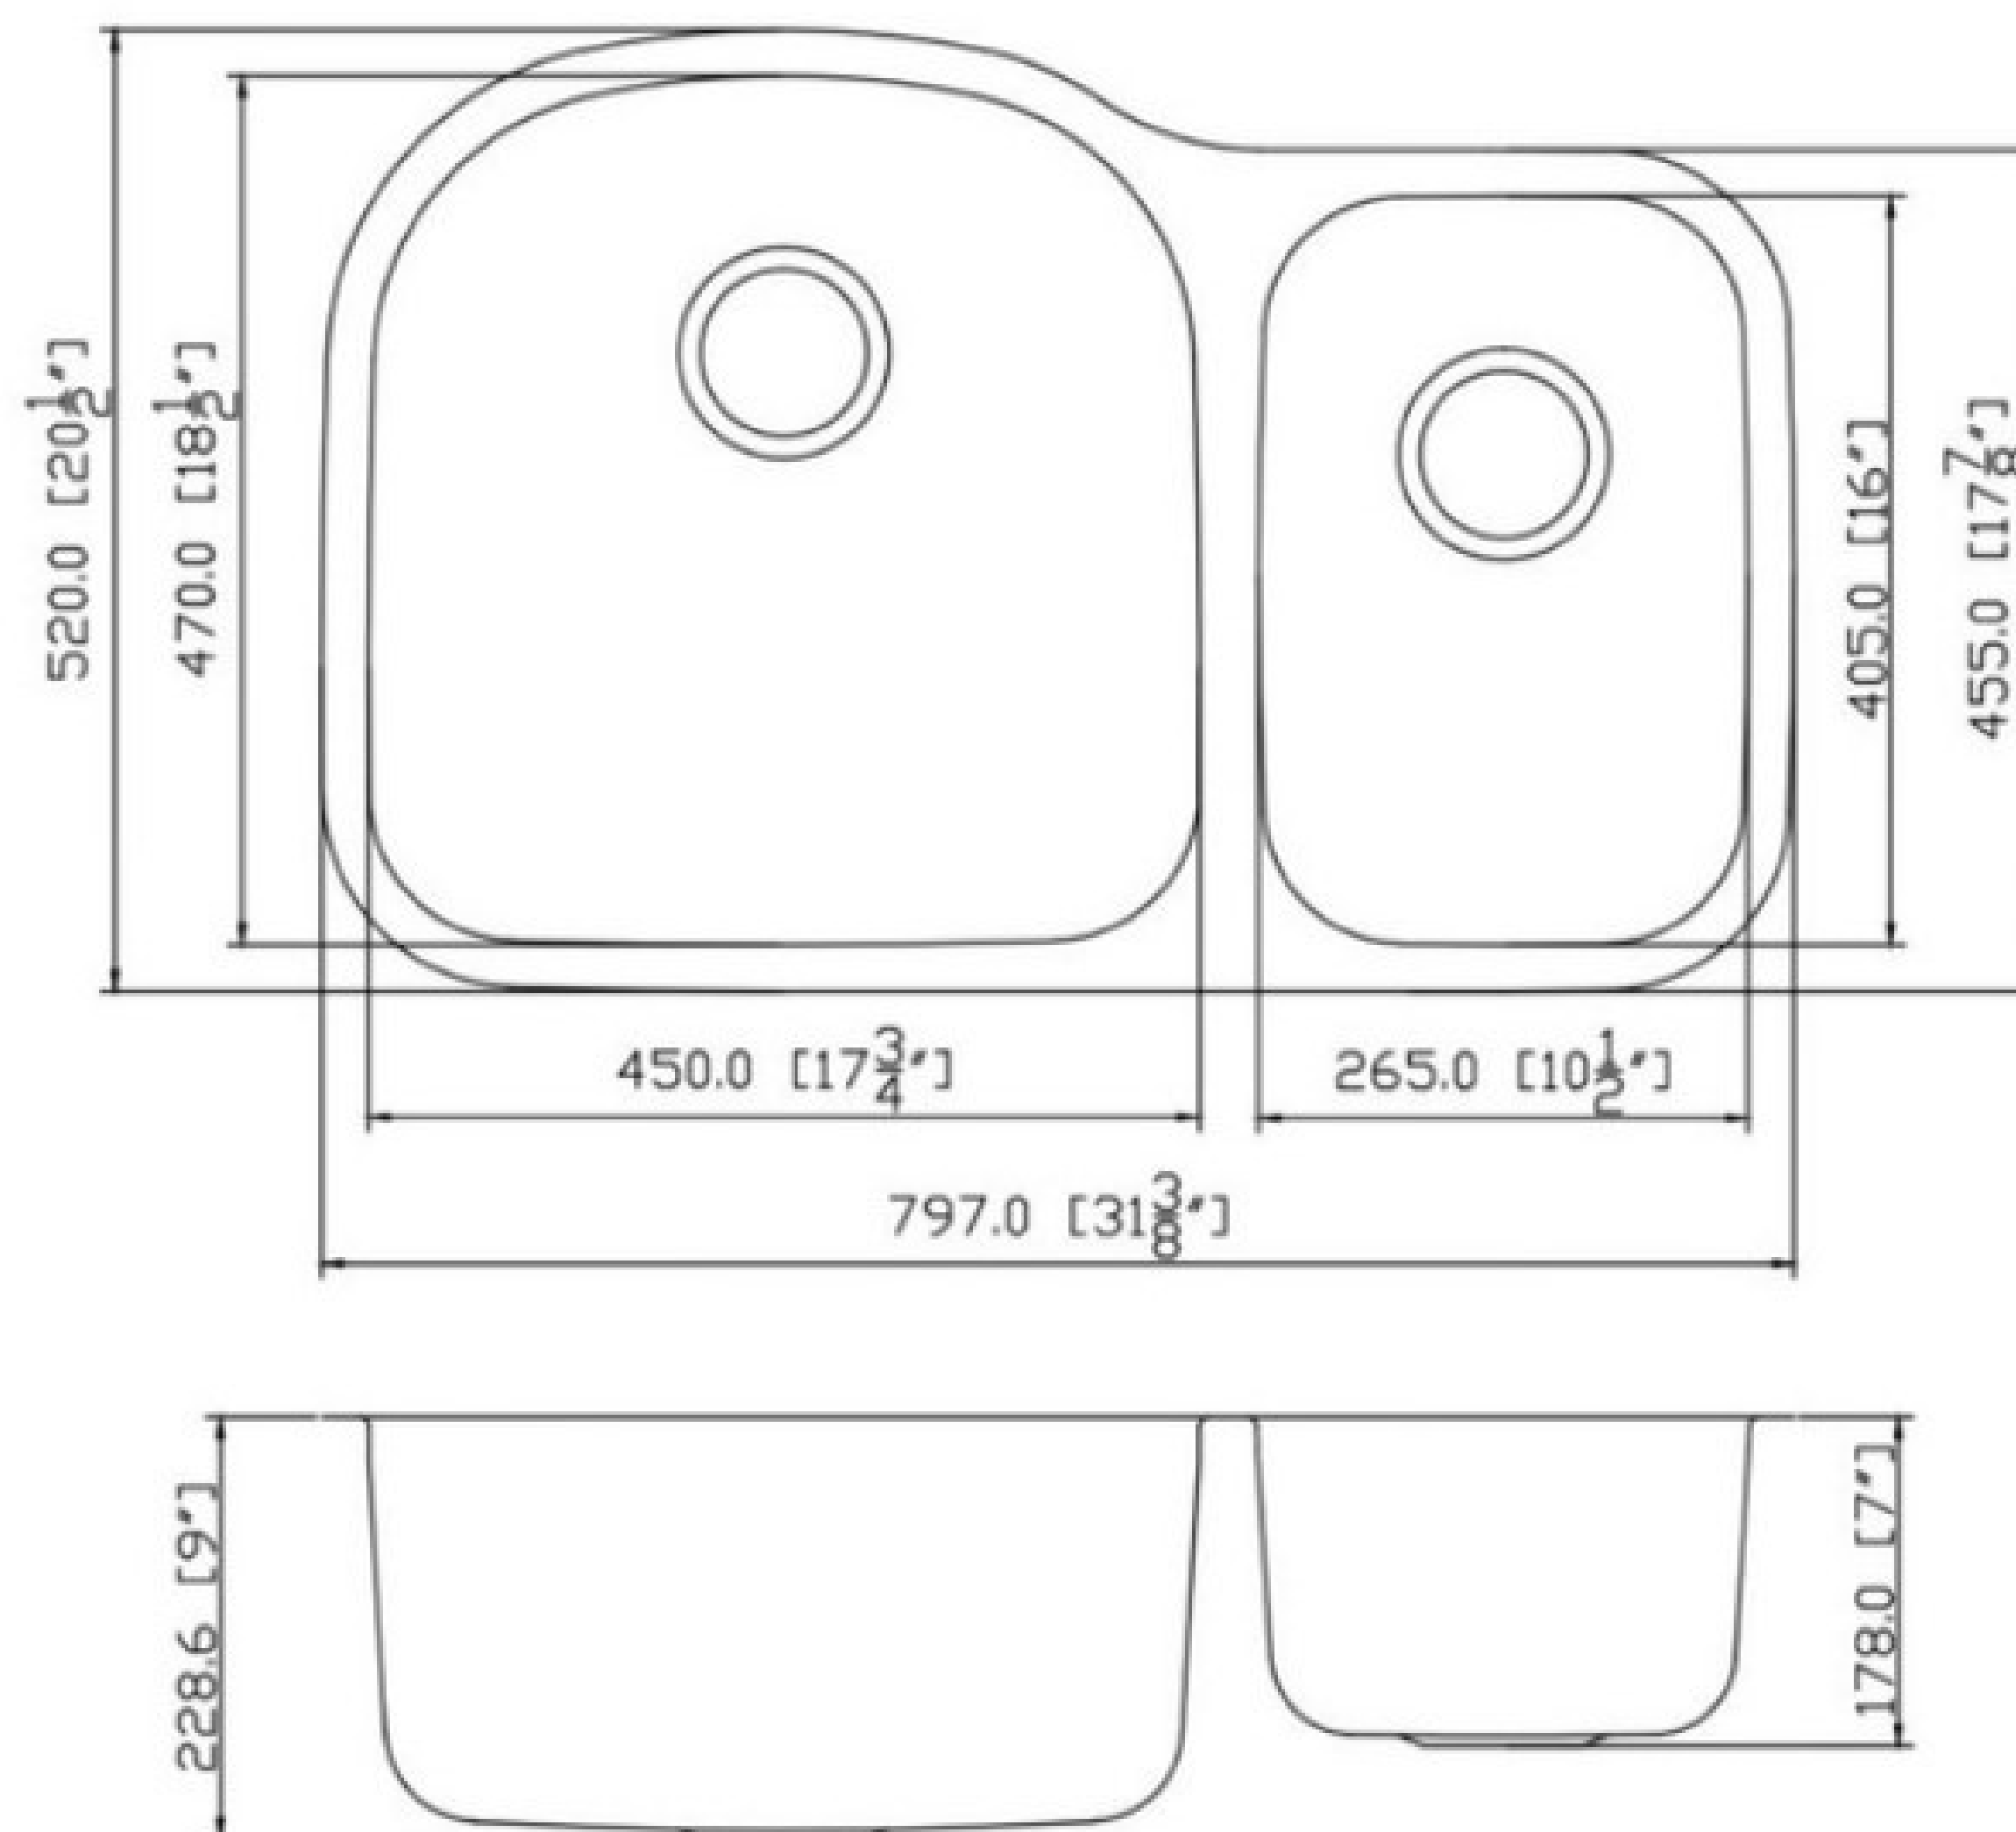

HAND CRAFTED SINK

DOUBLE BOWL R-10 | Product code: HD3218

Overall Size - 32" x 18" x 9"

Bowl Size - 14.5" x 16", 14.5" x 16"

Finish - Satin

AVAILABLE FINISHES

CHROME

BLACK

LAVISH

DOUBLE BOWL AD-R3320

Overall size - 33" x 20" x 10"

Bowl size - 15" x 16"

Finish - Satin

APPRON SINKS

SINGLE BOWL AS-R3320

Overall size - 33" x 20" x 10"

LAVISH

**Pressed Kitchen
sink collection**

LAVISH

DOUBLE BOWL SS3118A

Overall size - 31 1/4" x 18" x 9"
Bowl size - 14" x 16" (Equal bowl)
Finish - Satin

UNDERMOUNT SINKS

SINGLE BOWL SS3118

Overall size - 31 1/2" x 18 1/8" x 9"
Bowl size - 29 1/2" x 16 1/8"
Finish - Satin

LAVISH

UNDERMOUNT SINKS

DOUBLE BOWL SS3121L

Overall size - 31 3/8 " x 20 1/2 " x 9"

Bowl size - 17 3/4 " x 18 1/2 " & 10 1/2 " x 16"

Finish - Satin

LAVISH

SINGLE BOWL SS2318