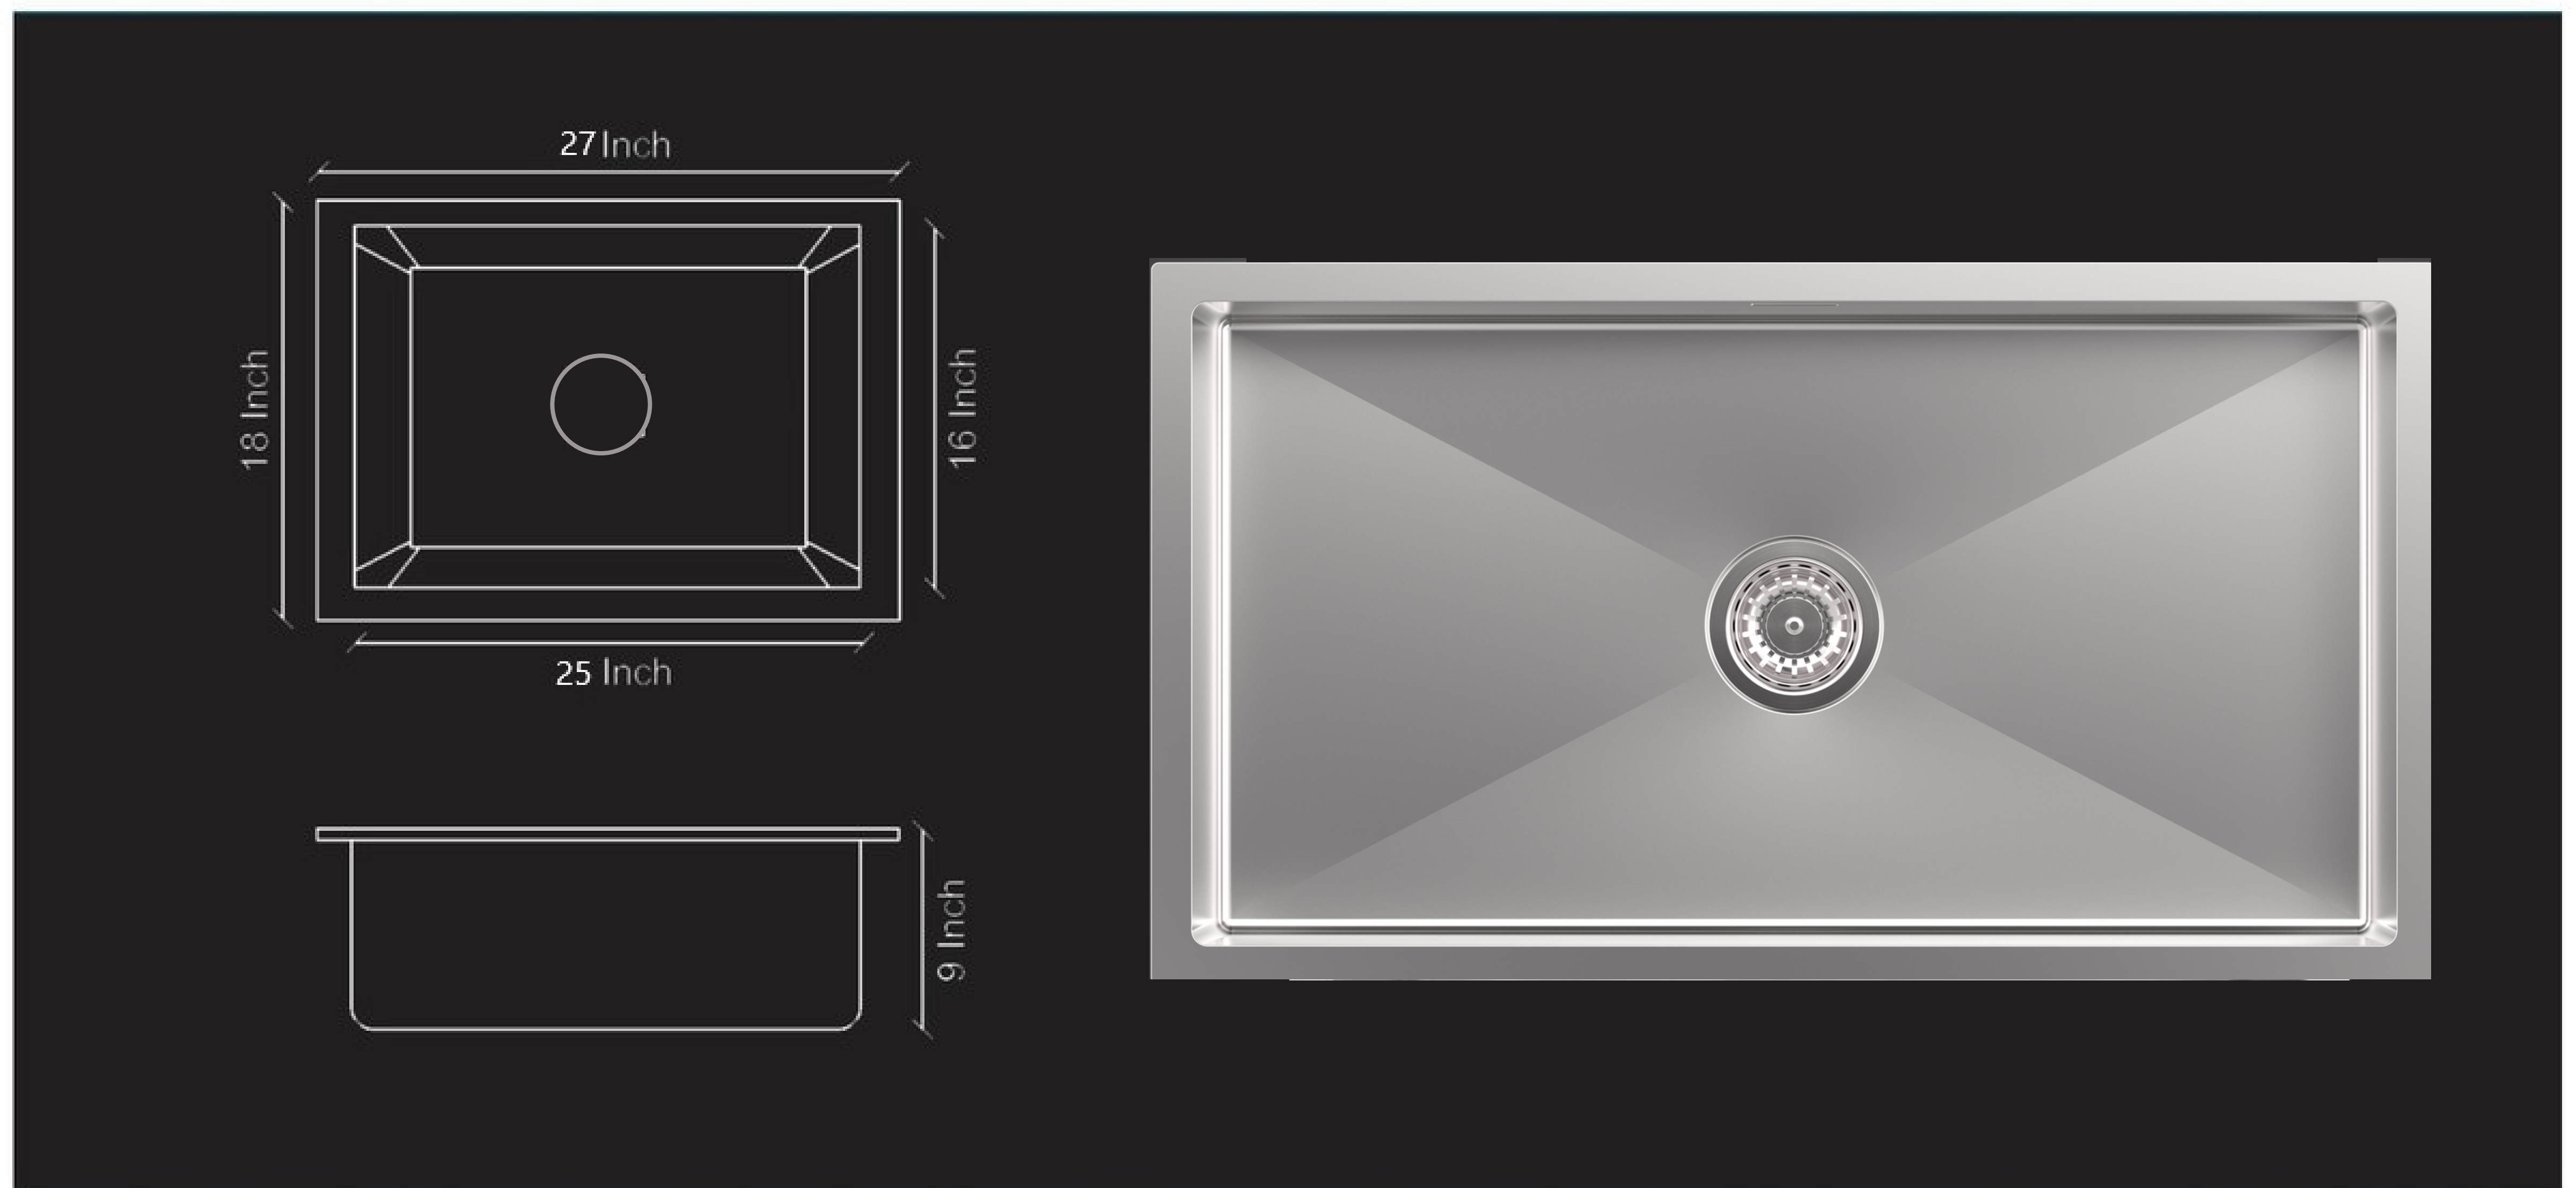

LAVISH

HAND CRAFTED SINK

SINGLE BOWL R-10 | Model No. :HS2718

Overall Size - 27"x 18" x 9"

Bowl Size - 25"x 16"

Finish - Satin

AVAILABLE FINISHES

● CHROME