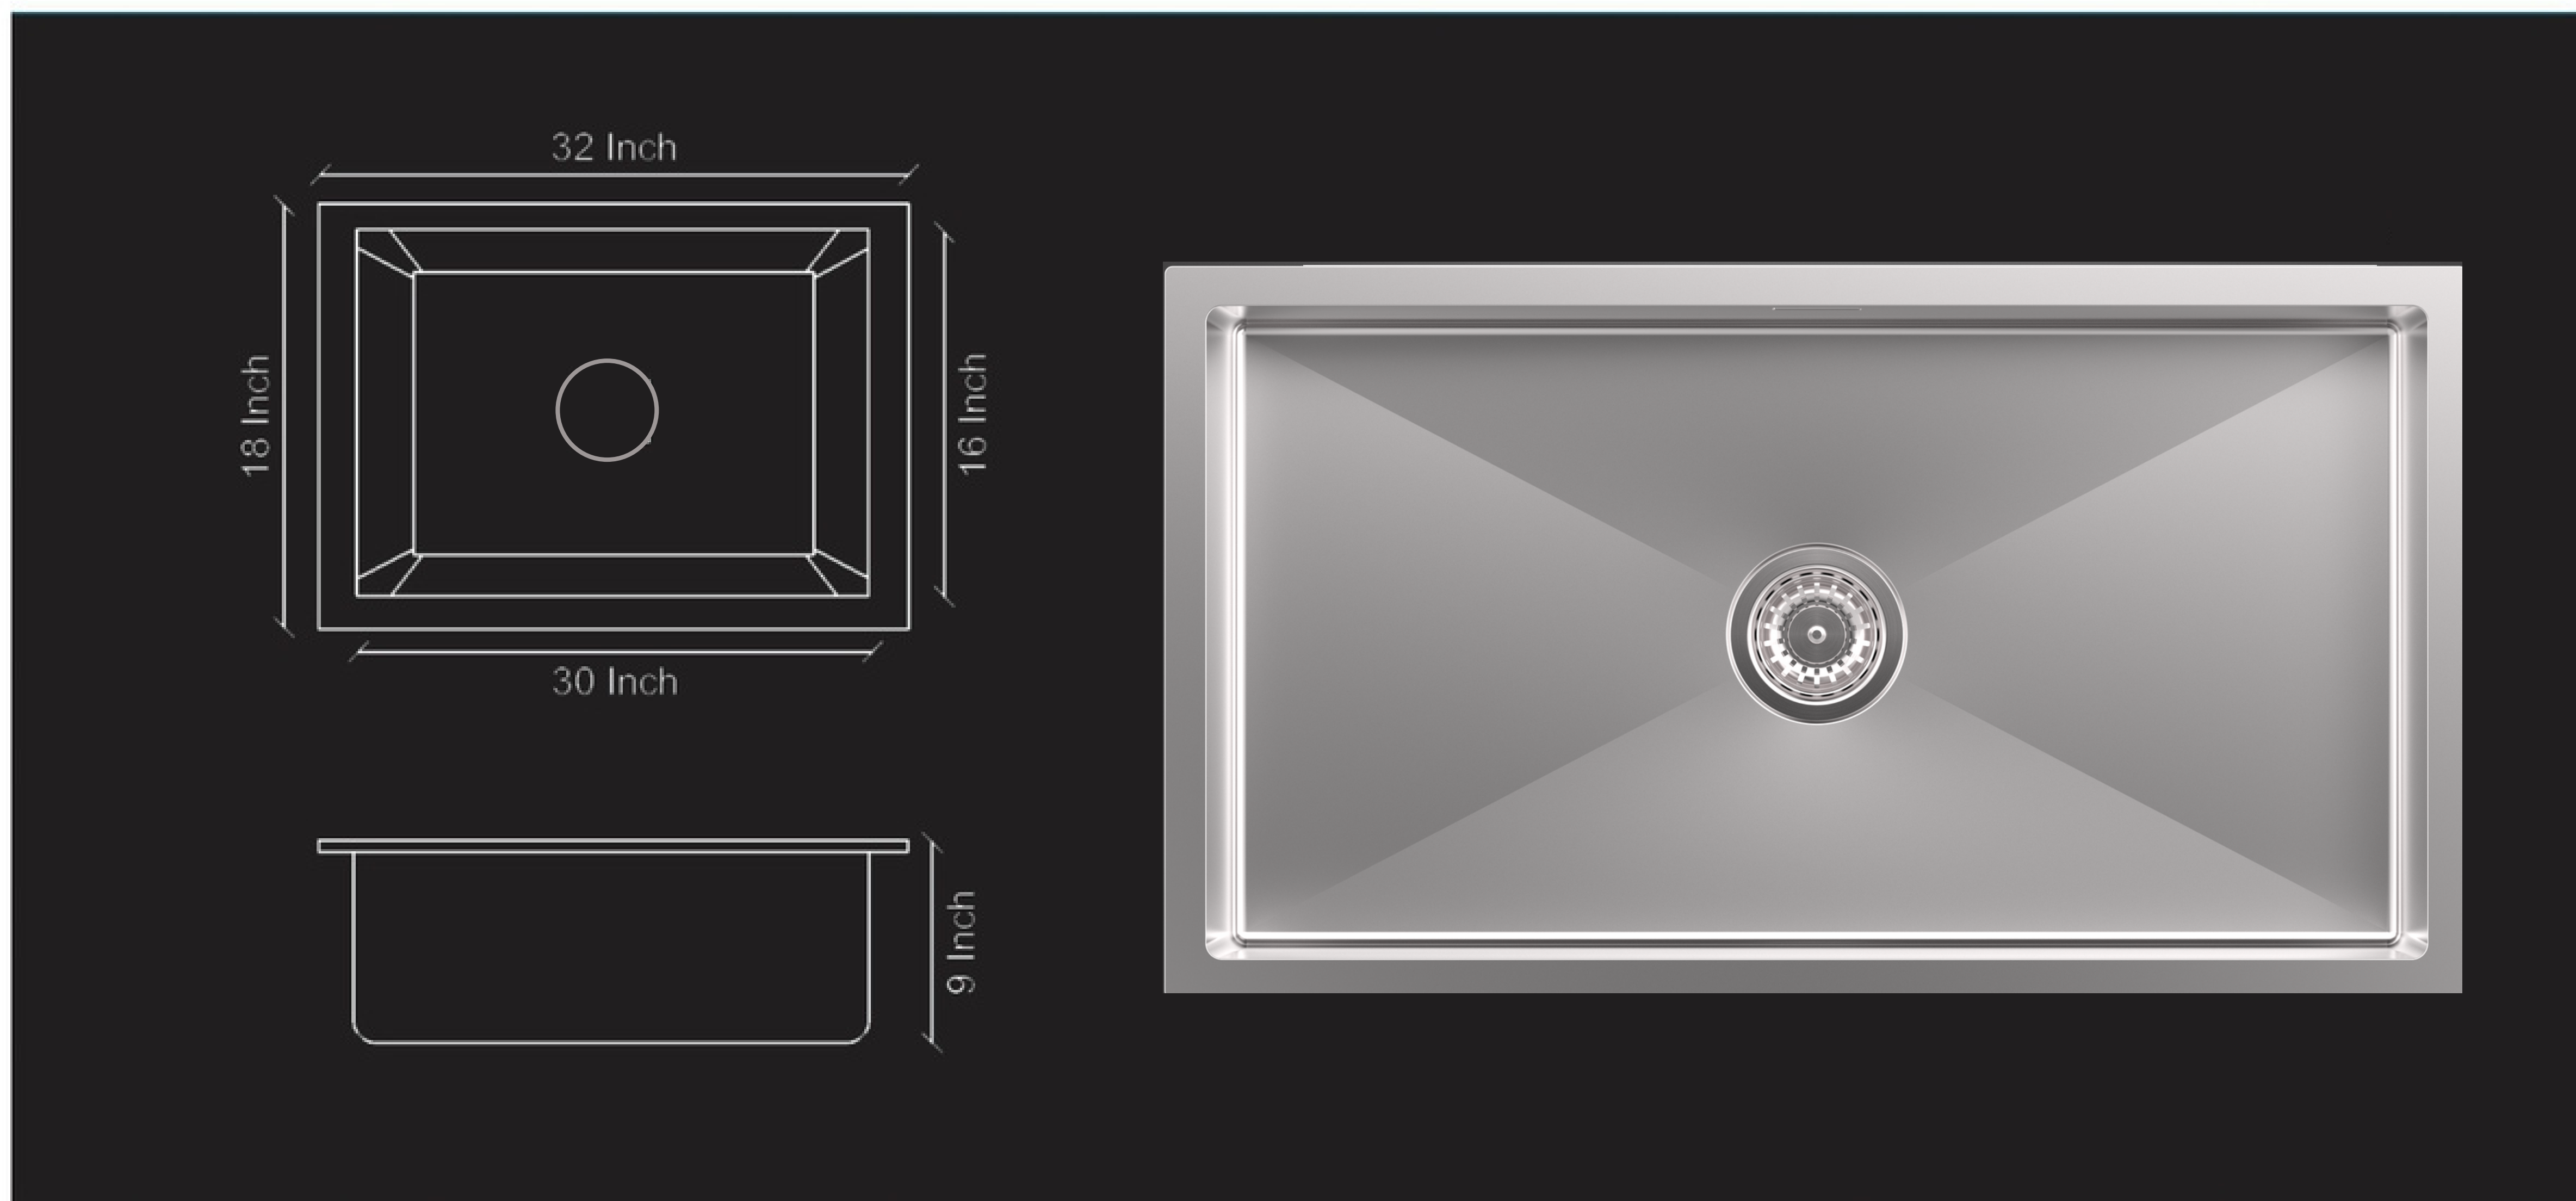

HAND CRAFTED SINK

DOUBLE BOWL R-10 | Product code: HD3218

Overall Size - 32" x 18" x 9"

Bowl Size - 14.5" x 16", 14.5" x 16"

Finish - Satin

AVAILABLE FINISHES

CHROME

BLACK

GOLD

ROSE GOLD

LAVISH

HAND CRAFTED SINK

DOUBLE BOWL R-10 | Model No. :HD3018

Overall Size - 30" x 18" x 9"

Bowl Size - 14.5" x 16", 14.5" x 16"

Finish - Satin

AVAILABLE FINISHES

● CHROME

LAVISH

HAND CRAFTED SINK

SINGLE BOWL R-10 | Model No. :HS3218

Overall Size - 32" x 18" x 9"

Bowl Size - 30" x 16"

Finish - Satin

Overall Size - 24" x 18" x 9"

Bowl Size - 22" x 16"

Finish - Satin

AVAILABLE FINISHES

CHROME

BLACK

GOLD

ROSE GOLD