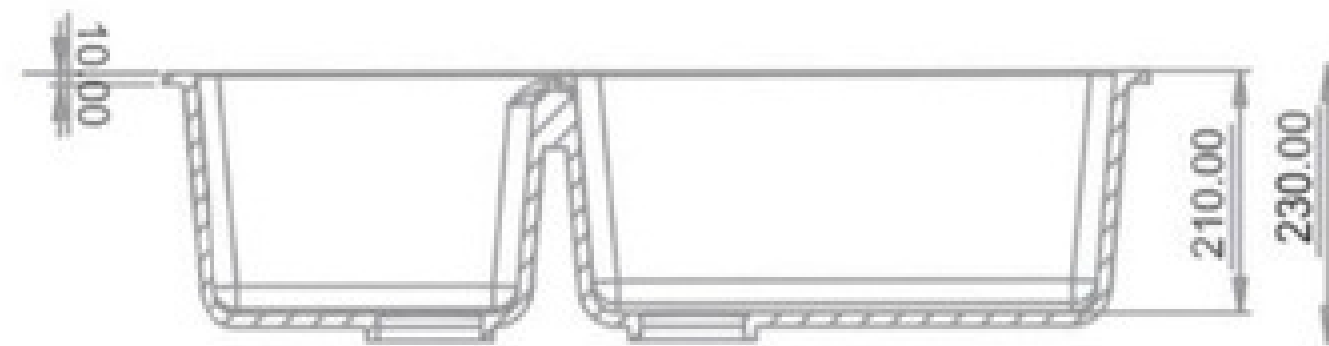

LAVISH

TILES | QUARTZ | SINKS

QUARTZ
Series

QUARTZ
Kitchen sink

LAVISH

HAND CRAFTED SINK

DOUBLE BOWL | Product code. :QD3420

Overall Size - 34" X 19.5" x 9" * 31" x 18" x 9"

LAVISH

**Pressed Kitchen
sink collection**

LAVISH

DOUBLE BOWL SS3118A

Overall size - 31 1/4" x 18" x 9"
Bowl size - 14" x 16" (Equal bowl)
Finish - Satin

UNDERMOUNT SINKS

SINGLE BOWL SS3118

Overall size - 31 1/2" x 18 1/8" x 9"
Bowl size - 29 1/2" x 16 1/8"
Finish - Satin