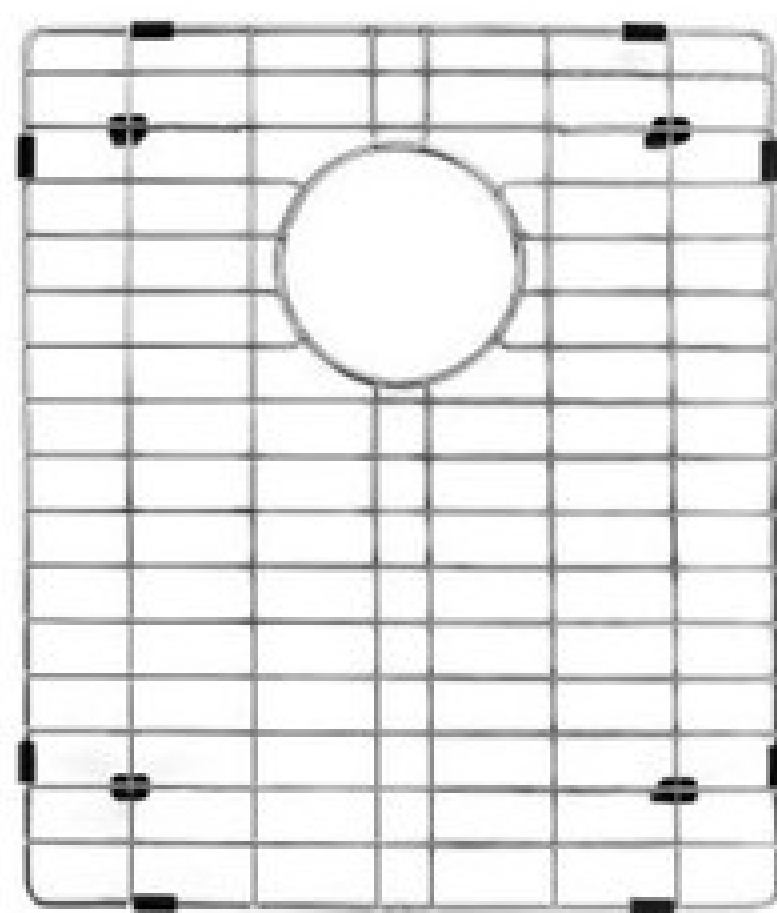

LAVISH

DOUBLE BOWL AD-R3320

Overall size - 33" x 20" x 10"

Bowl size - 15" x 16"

Finish - Satin

APPRON SINKS

SINGLE BOWL AS-R3320

Overall size - 33" x 20" x 10"

Bowl size - 31" x 16"

Finish - Satin

LAVISH

Available Accessories included with sink

WASTE COUPLING

Optional Accessories

SINK GRID

ACCESSORIES