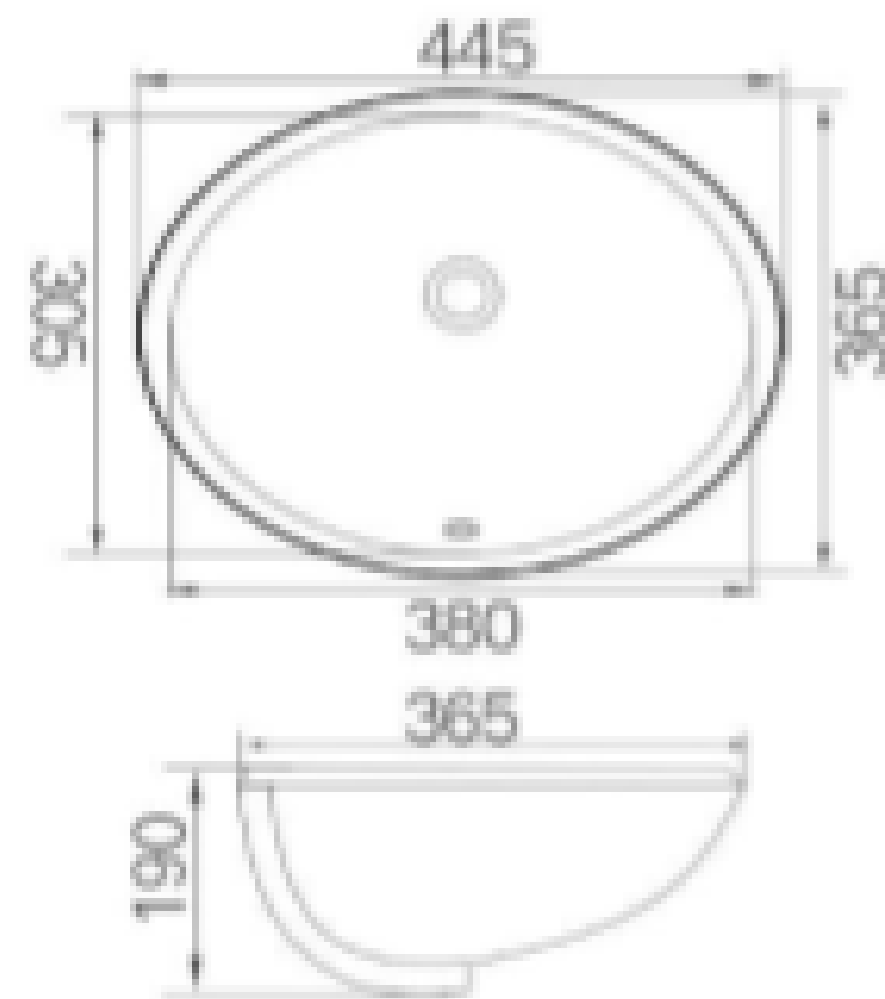

LAVISH

UNDERMOUNT SINKS

DOUBLE BOWL SS3121L

Overall size - 31 3/8 " x 20 1/2 " x 9"

Bowl size - 17 3/4 " x 18 1/2 " & 10 1/2 " x 16"

Finish - Satin

LAVISH

SINGLE BOWL SS2318

Overall size - 23" x 18" x 9"
Bowl size - 21 1/8" x 15 3/4" x 9"
Finish - Satin

UNDERMOUNT SINKS

SINGLE BOWL SS1512

Overall size - 12 5/8" x 15" x 7"
Bowl size - 10 3/4" x 13 1/8"
Finish - Satin

LAVISH

SINGLE BOWL : TS2020
Overall Size - 20" x 20" x 7"
Bowl Size- 15 7/8" x 18"
Finish - Satin

TOP MOUNT SINKS

SINGLE BOWL : TD3120
Overall Size - 31 1/2" x 20" x 7"
Bowl Size- 14 1/8" x 15 7/8" , 14 1/8" x 15 7/8"
Finish - Satin

LAVISH

PORCELAIN
Series

PR 1512

Overall size - 17 1/2" x 14 3/8" x 7 1/2"
Bowl size - 15" x 12"
Finish - Matt

PS1813

Overall size - 20 1/4" x 15 1/8" x 7 1/2"
Bowl size - 18" x 13"
Finish - Matt

PS1611

Overall size - 18" x 13 3/8" x 7 1/2"
Bowl size - 16" x 11 3/16"
Finish - Matt

PS1811

Overall size - 21" x 15" x 7"
Bowl size - 18 1/2" x 12 3/8"
Finish - Matt