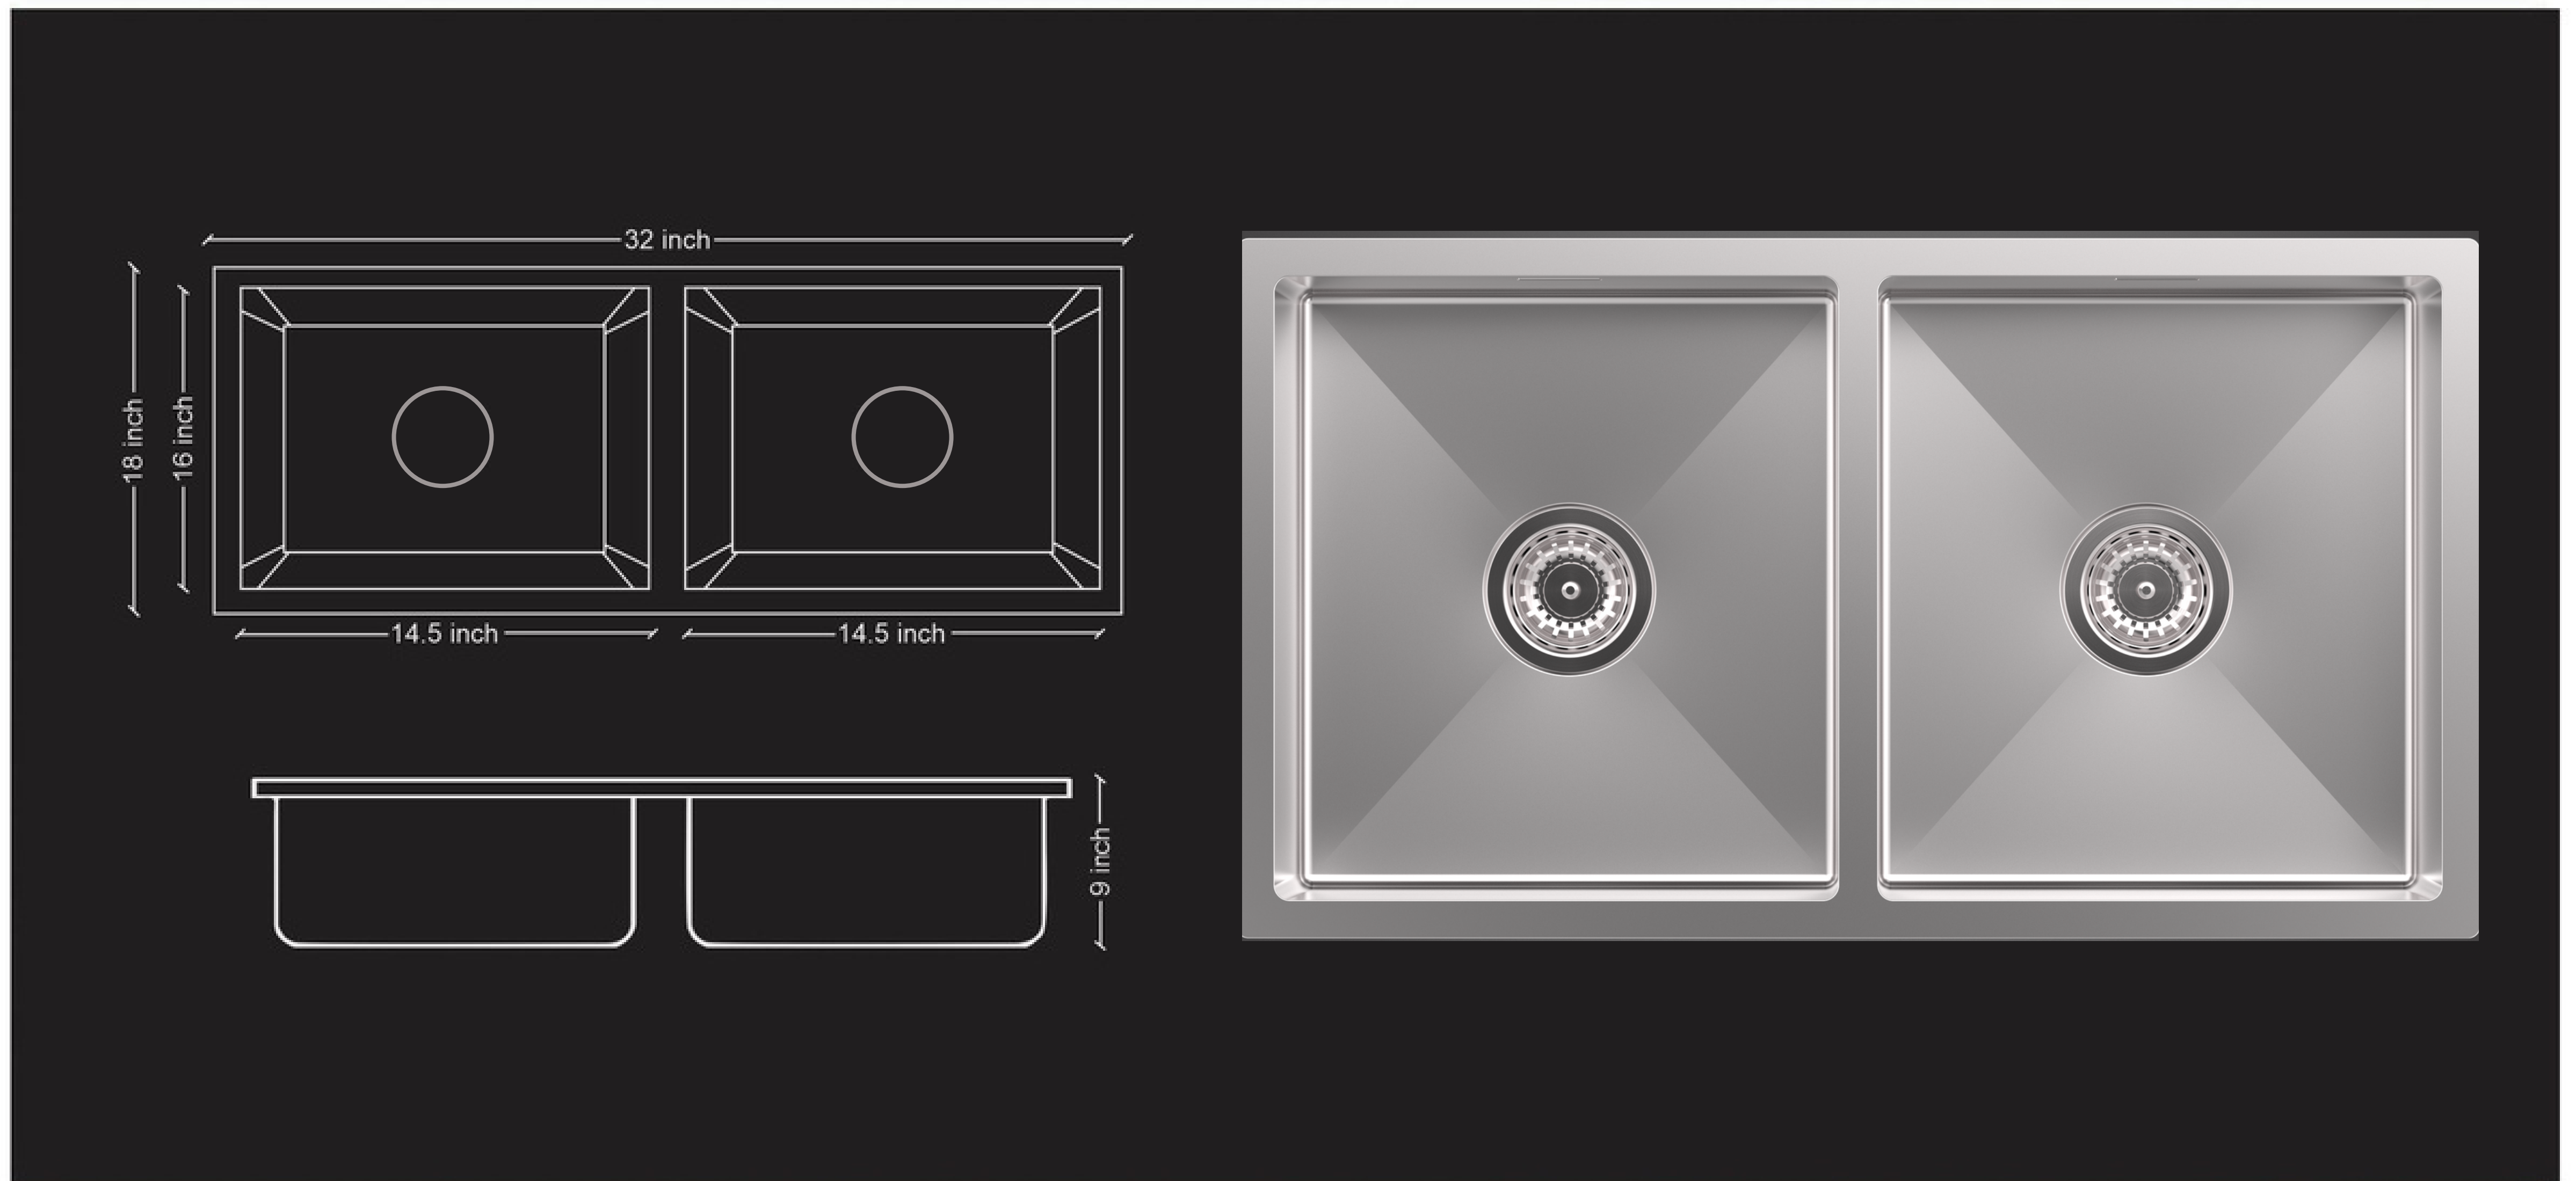

HAND CRAFTED SINK

DOUBLE BOWL R-10 | Product code: HD3218

Overall Size - 32" x 18" x 9"

Bowl Size - 14.5" x 16", 14.5" x 16"

Finish - Satin

AVAILABLE FINISHES

CHROME

BLACK

GOLD

ROSE GOLD

LAVISH

HAND CRAFTED SINK

DOUBLE BOWL R-10 | Model No. :HD3018

Overall Size - 30" x 18" x 9"

Bowl Size - 14.5" x 16", 14.5" x 16"

Finish - Satin

AVAILABLE FINISHES

● CHROME

LAVISH

HAND CRAFTED SINK

SINGLE BOWL R-10 | Model No. :HS3218

Overall Size - 32" x 18" x 9"

Bowl Size - 30" x 16"

Finish - Satin

LAVISH

DOUBLE BOWL AD-R3320

Overall size - 33" x 20" x 10"

Bowl size - 15" x 16"

Finish - Satin

APPRON SINKS

SINGLE BOWL AS-R3320

Overall size - 33" x 20" x 10"