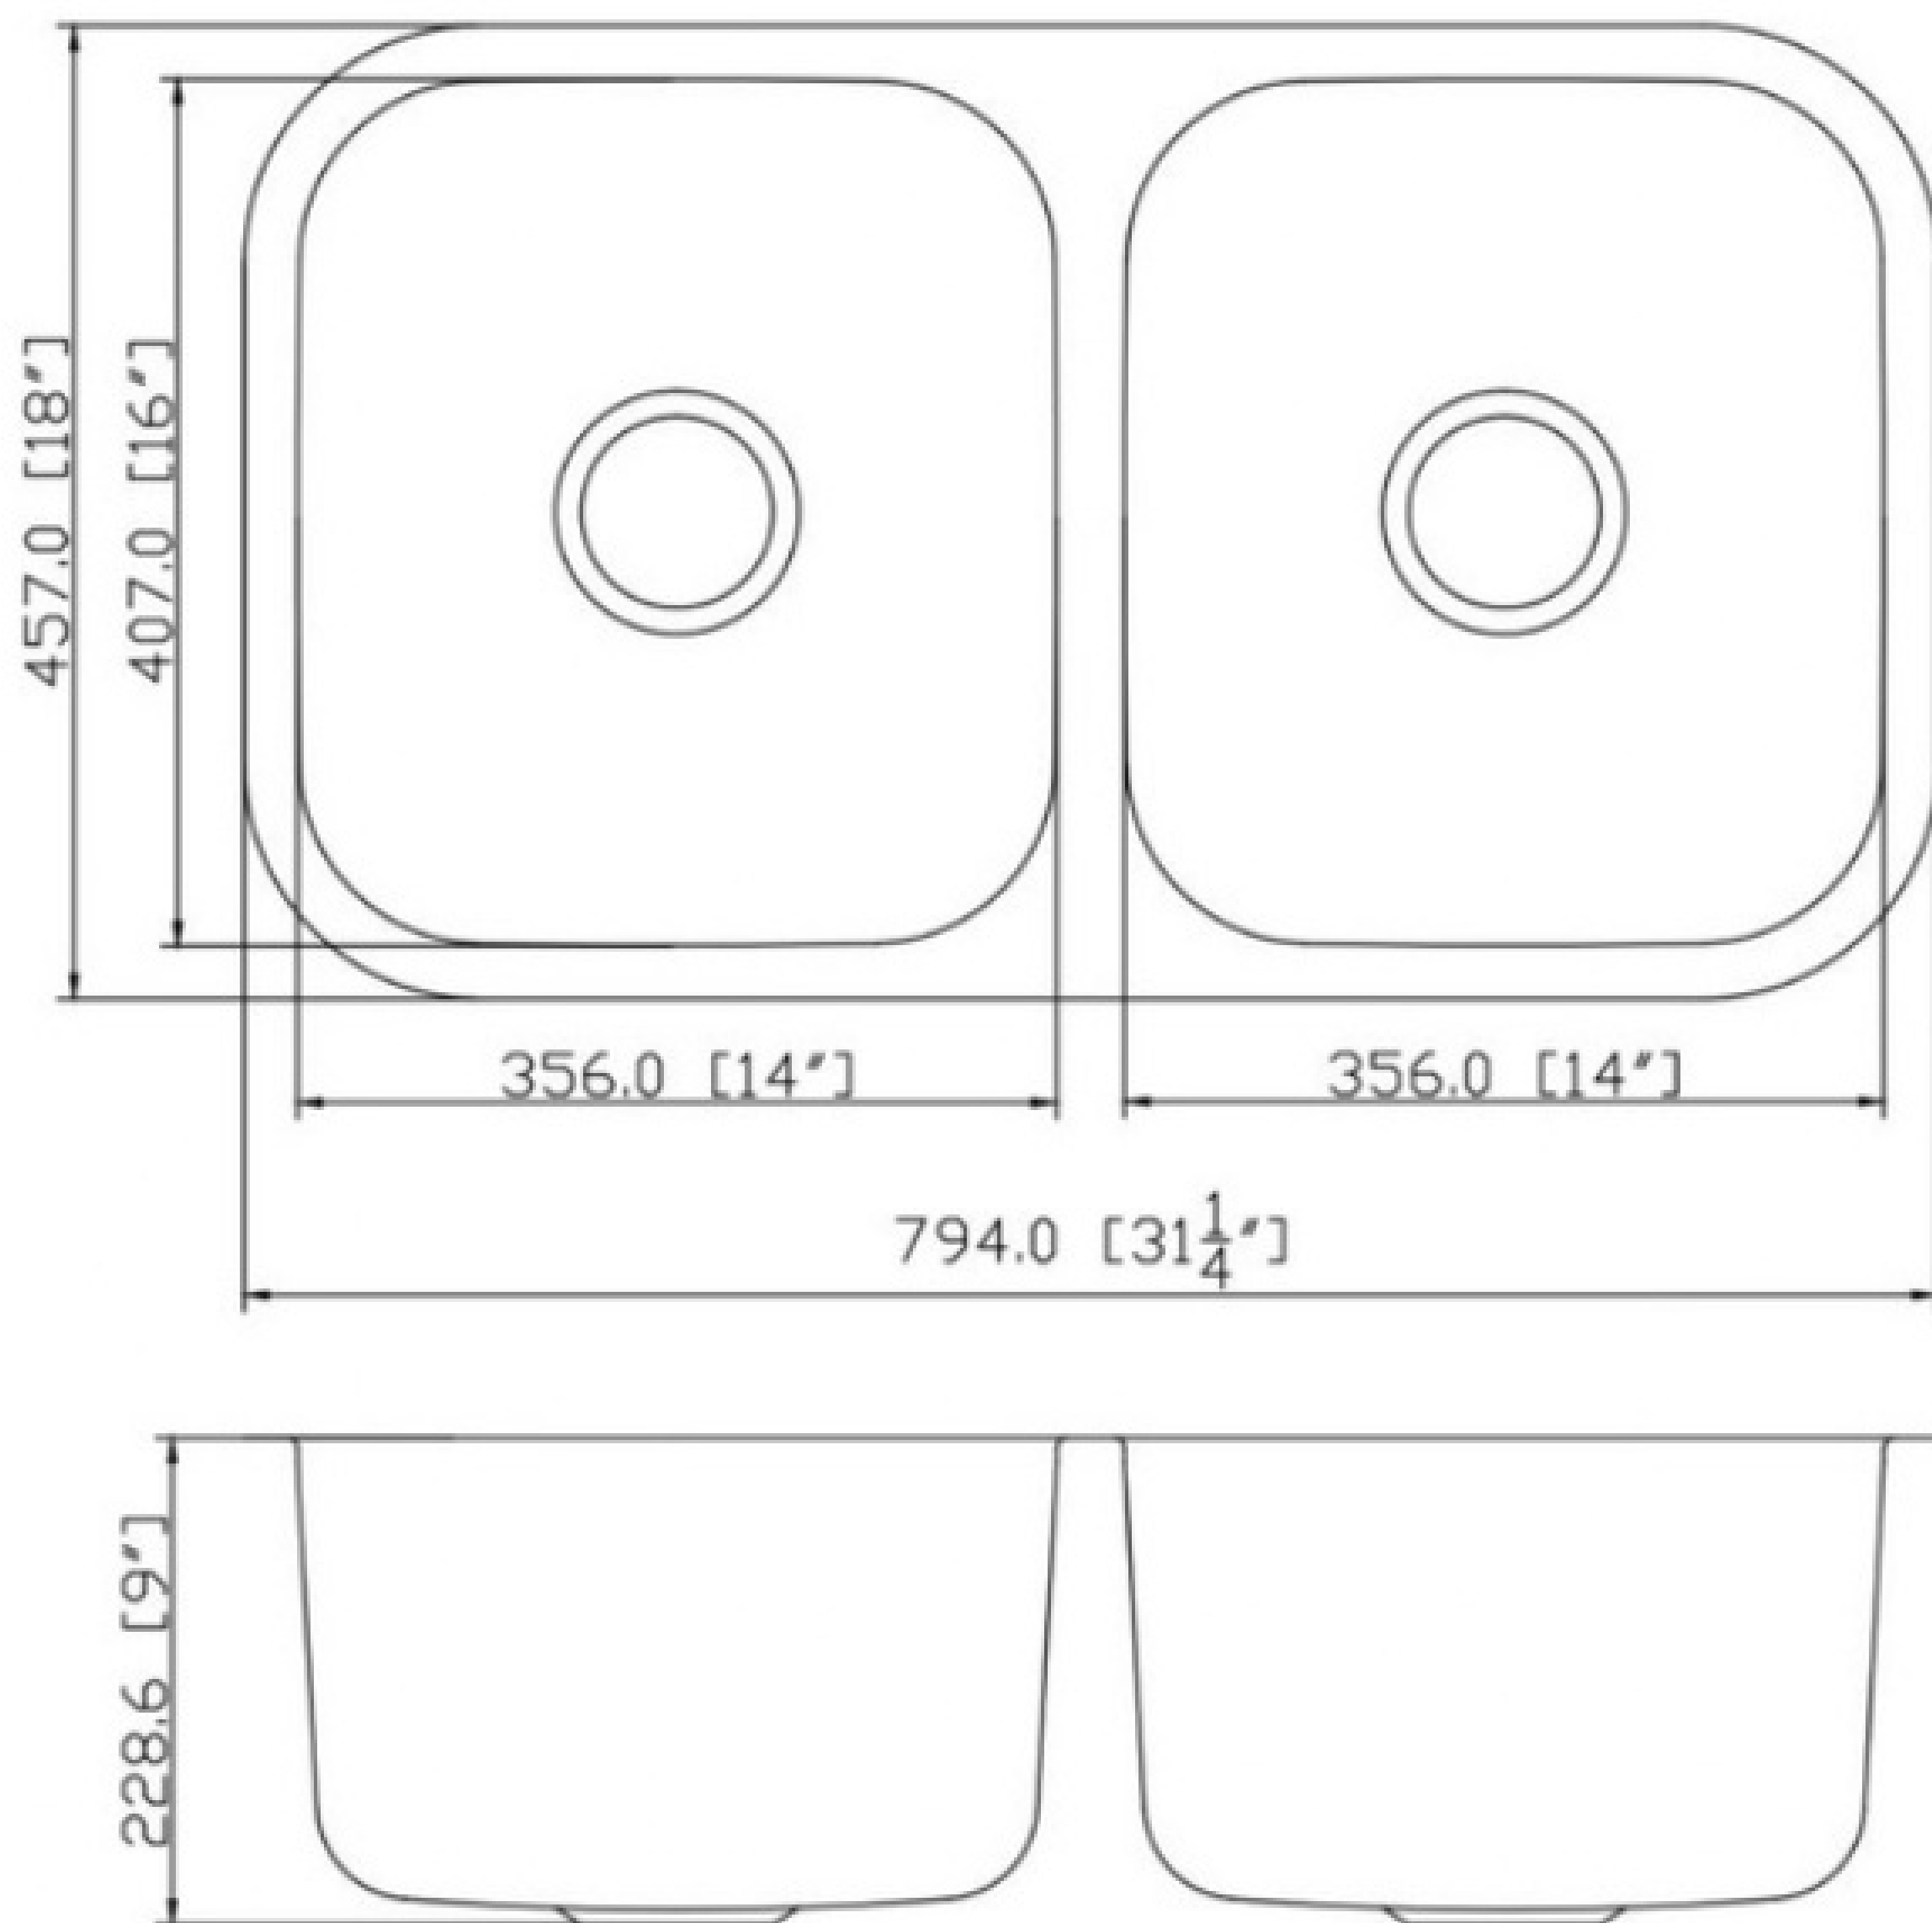

HAND CRAFTED SINK

DOUBLE BOWL R-10 | Product code: HD3218

Overall Size - 32" x 18" x 9"

Bowl Size - 14.5" x 16", 14.5" x 16"

Finish - Satin

AVAILABLE FINISHES

CHROME

BLACK

LAVISH

DOUBLE BOWL AD-R3320

Overall size - 33" x 20" x 10"

Bowl size - 15" x 16"

Finish - Satin

APPRON SINKS

SINGLE BOWL AS-R3320

Overall size - 33" x 20" x 10"

LAVISH

**Pressed Kitchen
sink collection**

LAVISH

DOUBLE BOWL SS3118A

Overall size - 31 1/4" x 18" x 9"
Bowl size - 14" x 16" (Equal bowl)
Finish - Satin

UNDERMOUNT SINKS

SINGLE BOWL SS3118

Overall size - 31 1/2" x 18 1/8" x 9"
Bowl size - 29 1/2" x 16 1/8"
Finish - Satin

LAVISH

UNDERMOUNT SINKS

DOUBLE BOWL SS3121L

Overall size - 31 3/8 " x 20 1/2 " x 9"

Bowl size - 17 3/4 " x 18 1/2 " & 10 1/2 " x 16"

Finish - Satin

LAVISH

SINGLE BOWL SS2318