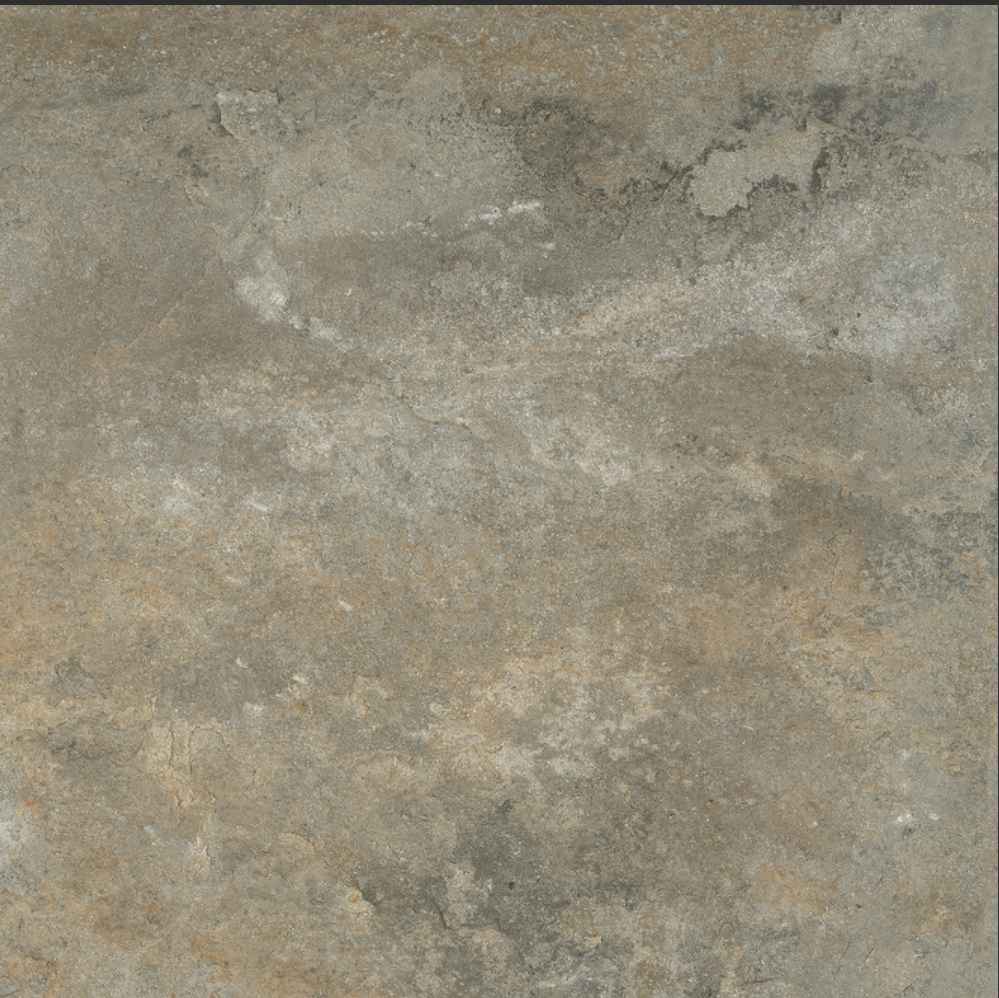

FINISH : MATT/CARVING

LAVISH

TILES | QUARTZ | SINKS

PORCELAIN TILE COLLECTION

12' x 24'

HIMALAYA WHITE

SIZE : 12' X 24'

FINISH : GLOSSY