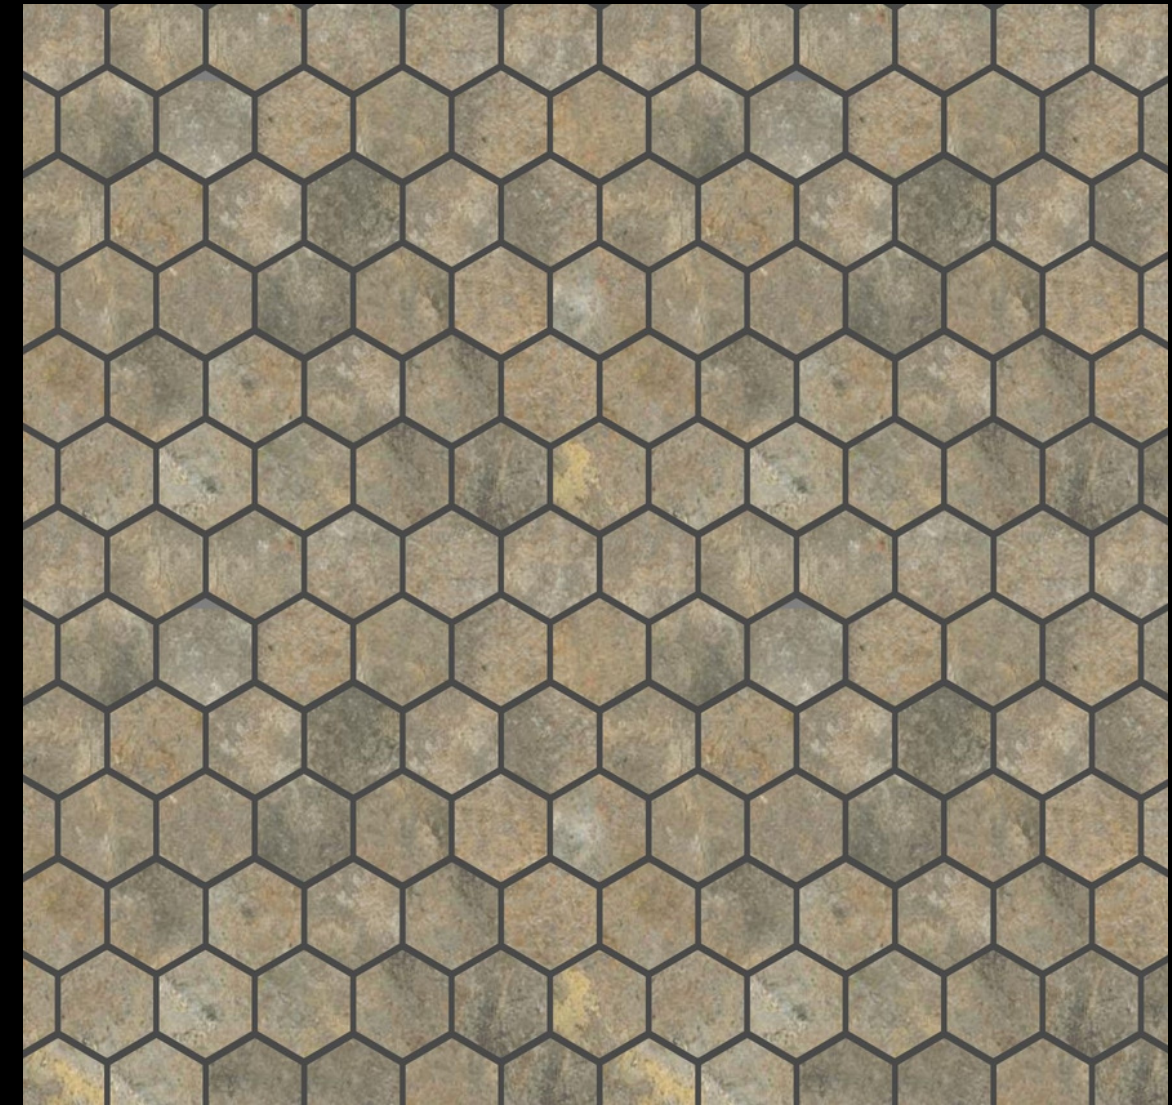

NOVELLE COFFEE 2" MOSAIC

1sqft per piece

FINISH : MATT

HEXAGONE MOSAICS

PLANET GRIS 2" MOSAIC

1sqft per piece

FINISH : MATT

PLANET PISTA 2" MOSAIC