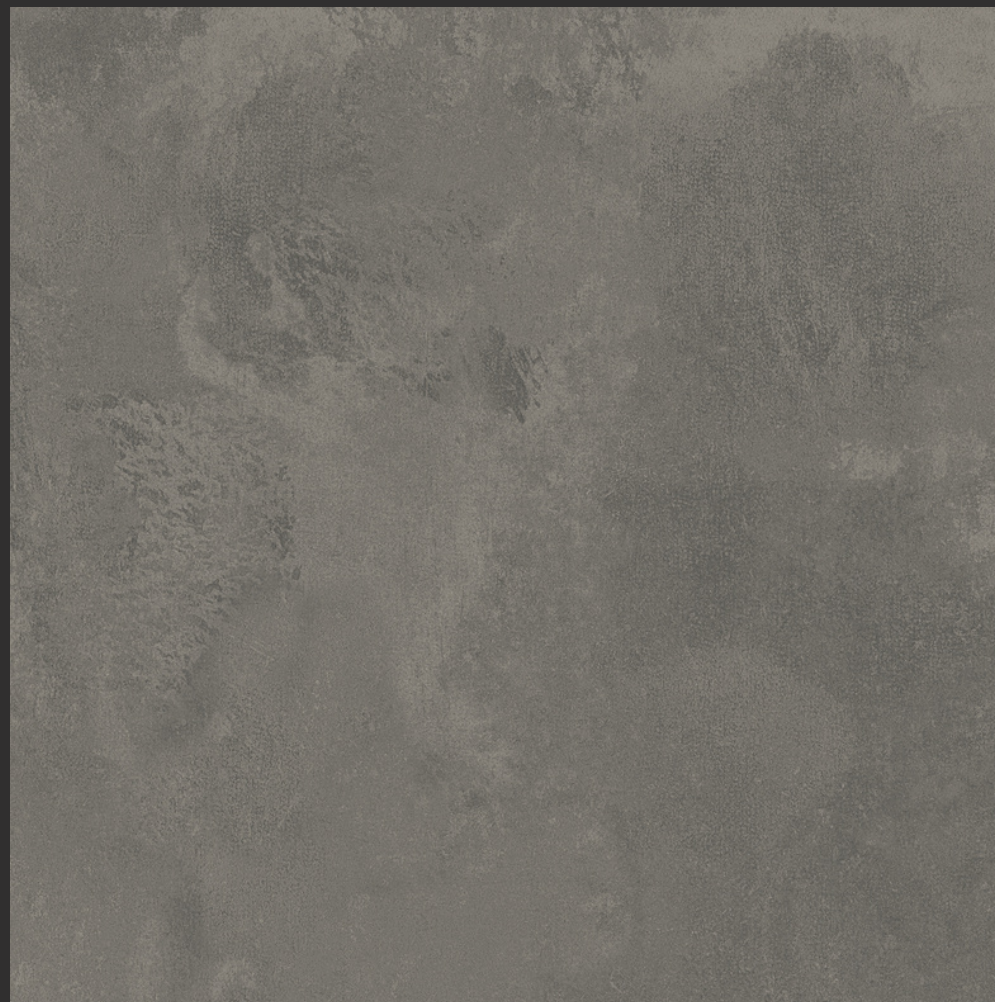

SIZE : 24' X 24'

FINISH : MATT

SWEDEN NERO

SIZE : 24' X 24'

FINISH : MATT

PLANET BIANCO

SIZE : 24' X 24'

FINISH : MATT