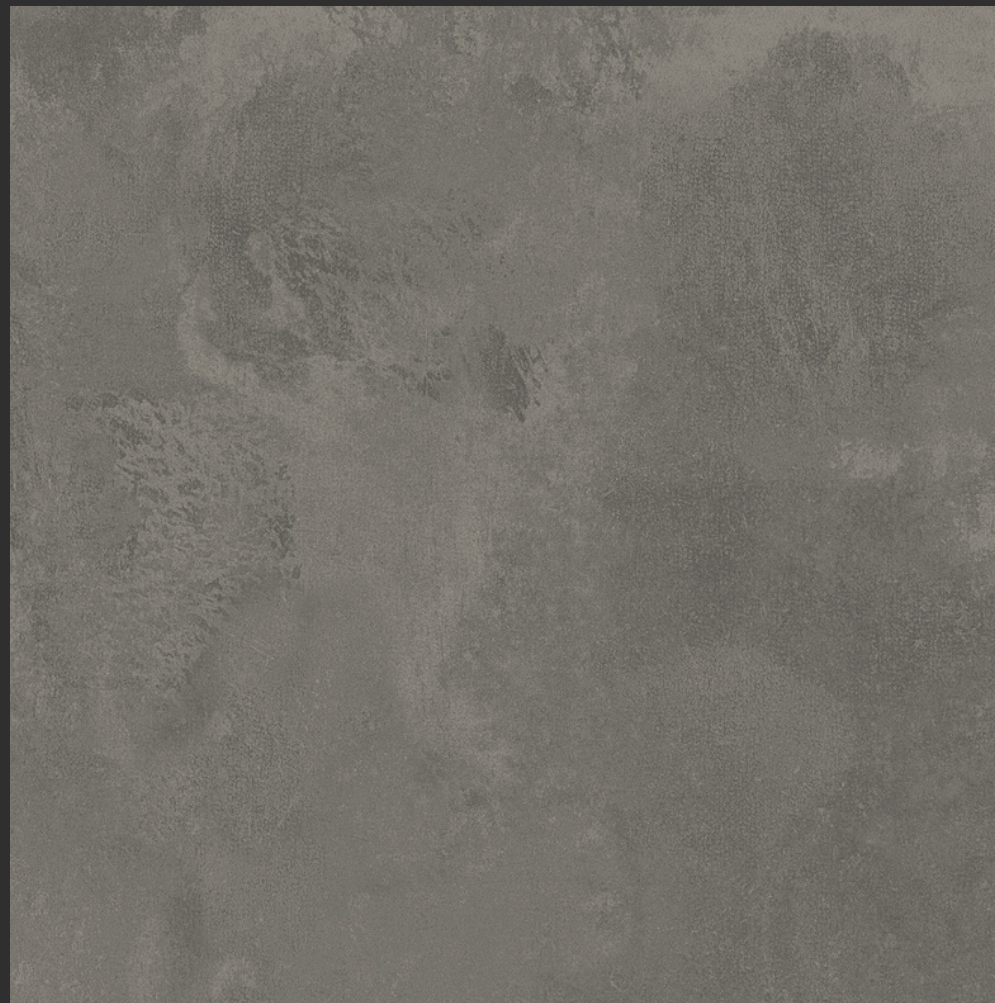

SIZE : 24' X 24'

FINISH : MATT

SWEDEN NERO

SIZE : 24' X 24'

FINISH : MATT

PLANET BIANCO

SIZE : 24' X 24'

FINISH : MATT