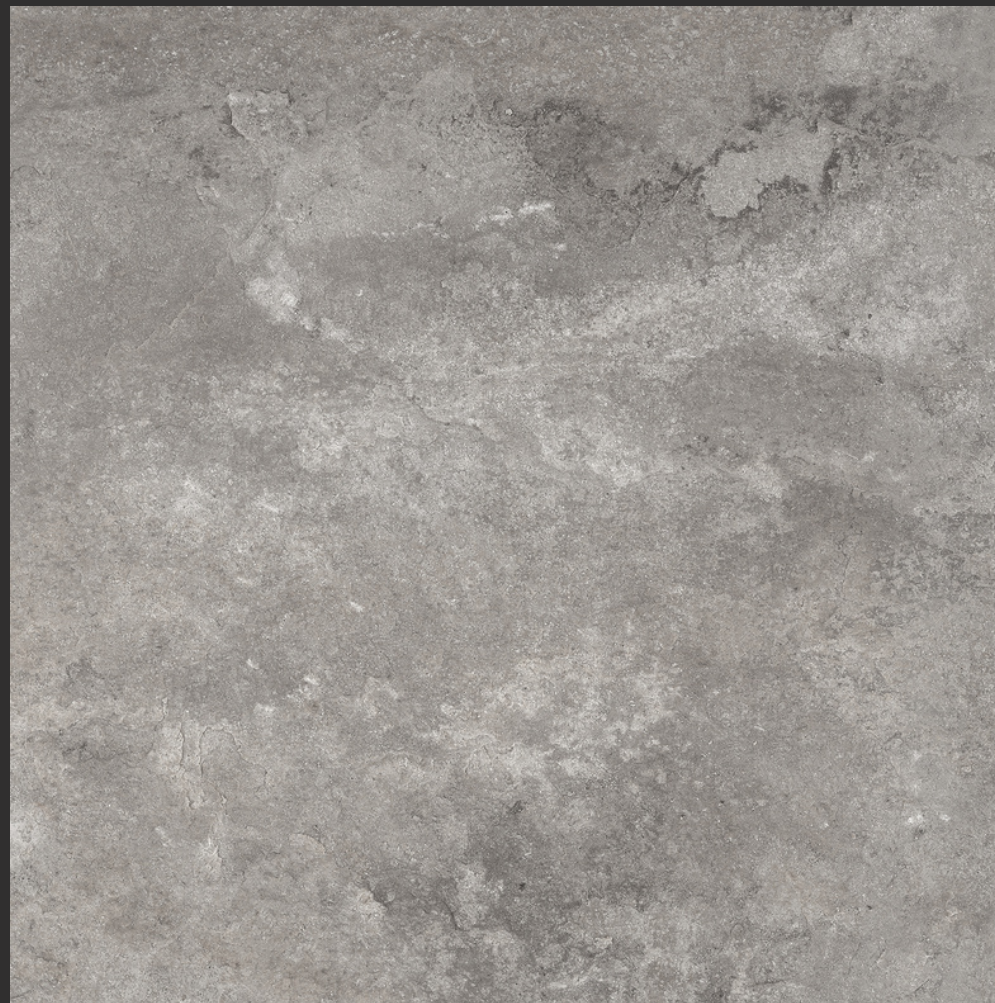

FINISH : GLOSSY

LV00762 (MOTION)

SIZE : 24' X 24'

FINISH : GLOSSY

PLANET GRIS

SIZE : 24' X 24'

FINISH : MATT

NOVELLE COFFEE