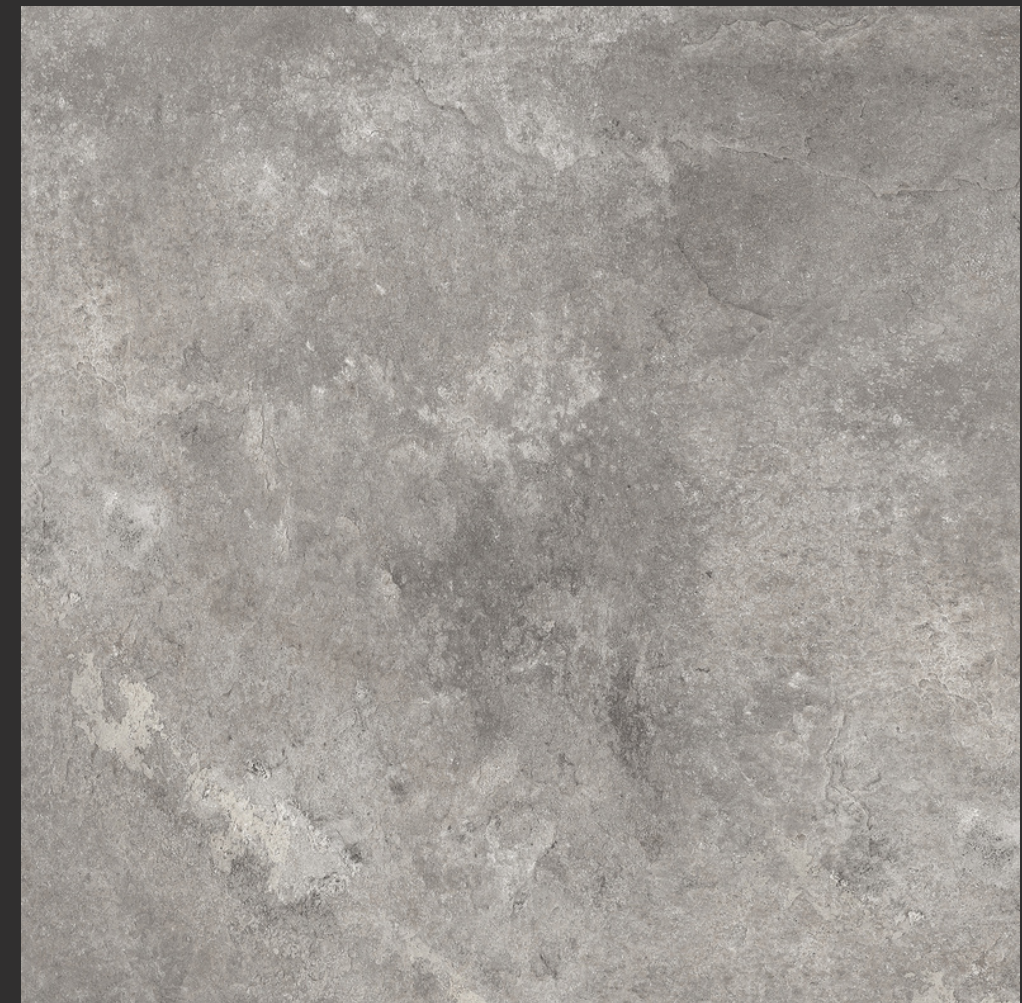

FINISH : GLOSSY

LV00762 (MOTION)

SIZE : 24' X 24'

FINISH : GLOSSY

PLANET GRIS

SIZE : 24' X 24'

FINISH : MATT

NOVELLE COFFEE