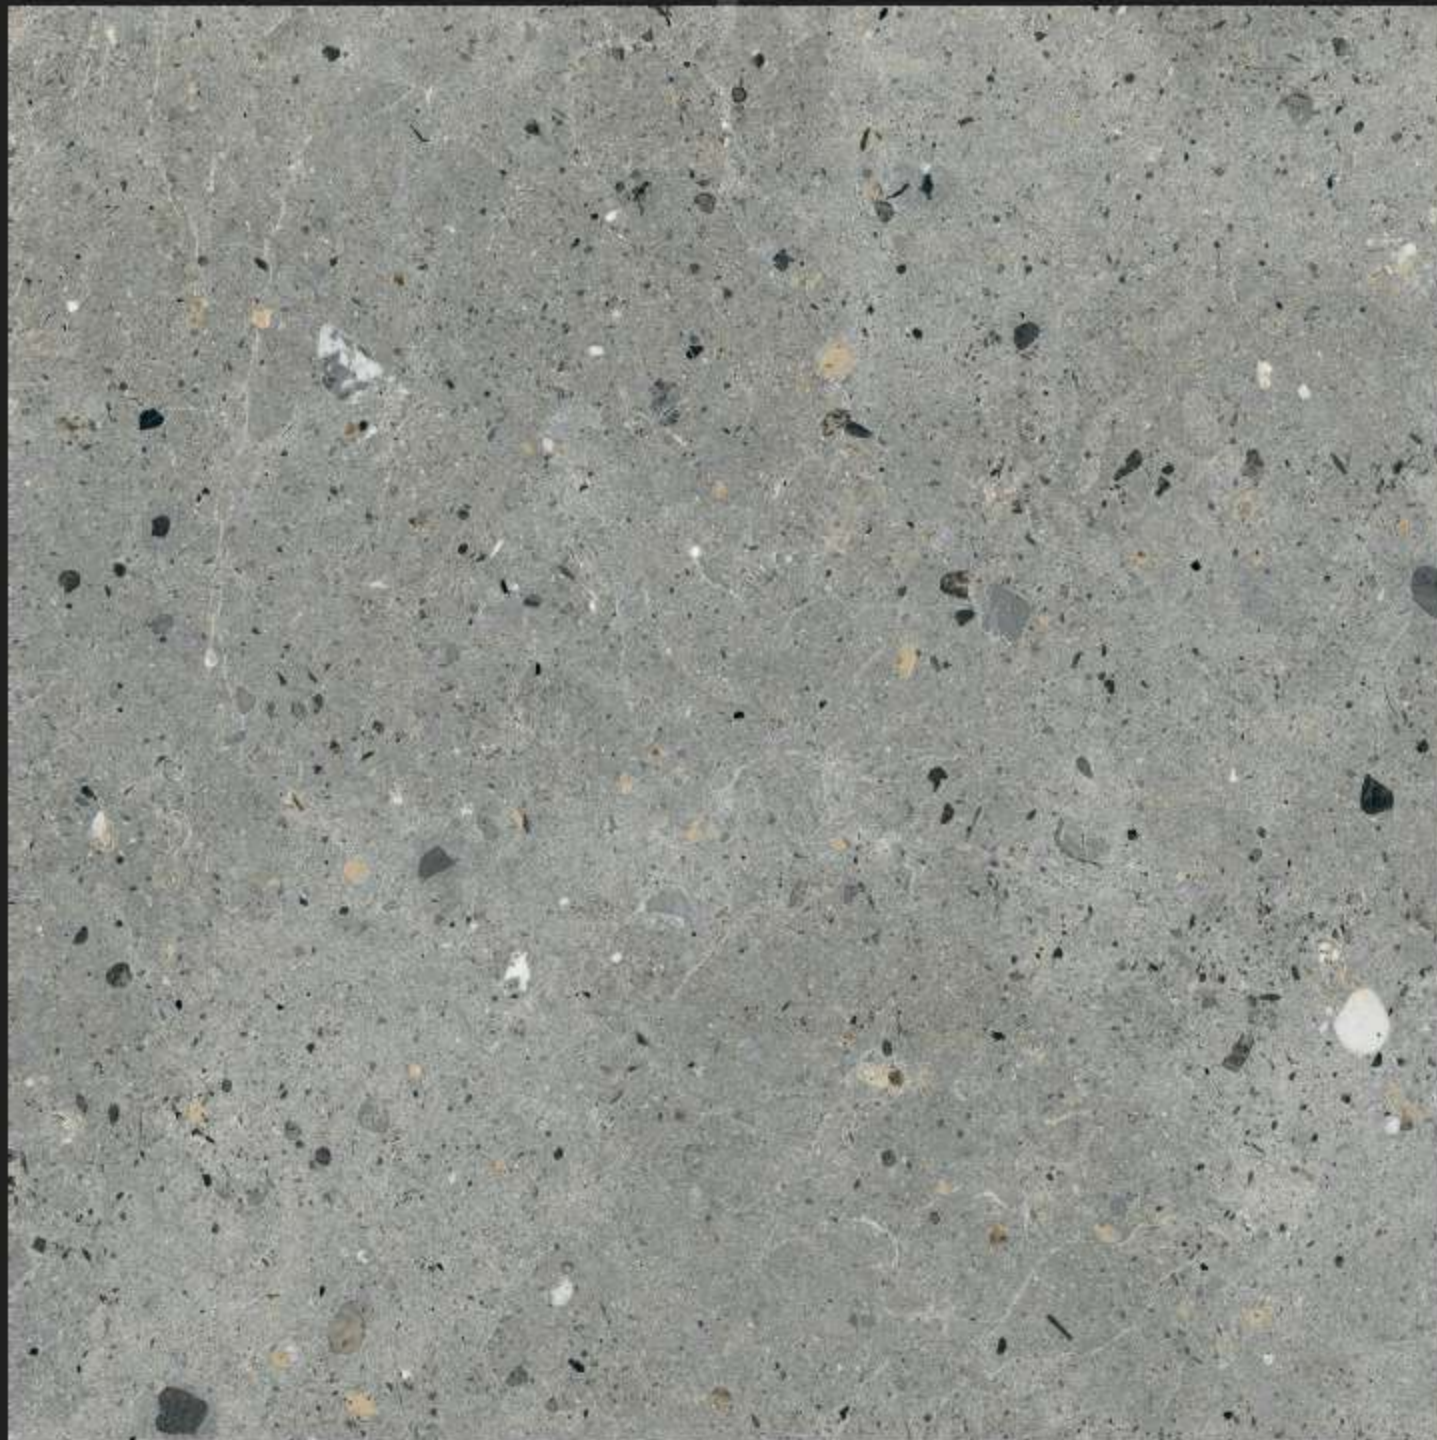

Size :
600x600mm

LAPPATO
COLLECTION

LAVISH

TILES | QUARTZ | SINKS

LAPPATO
COLLECTION

WILLIAM GREY

Finish :
Matt Lappato

Size :
600x600mm