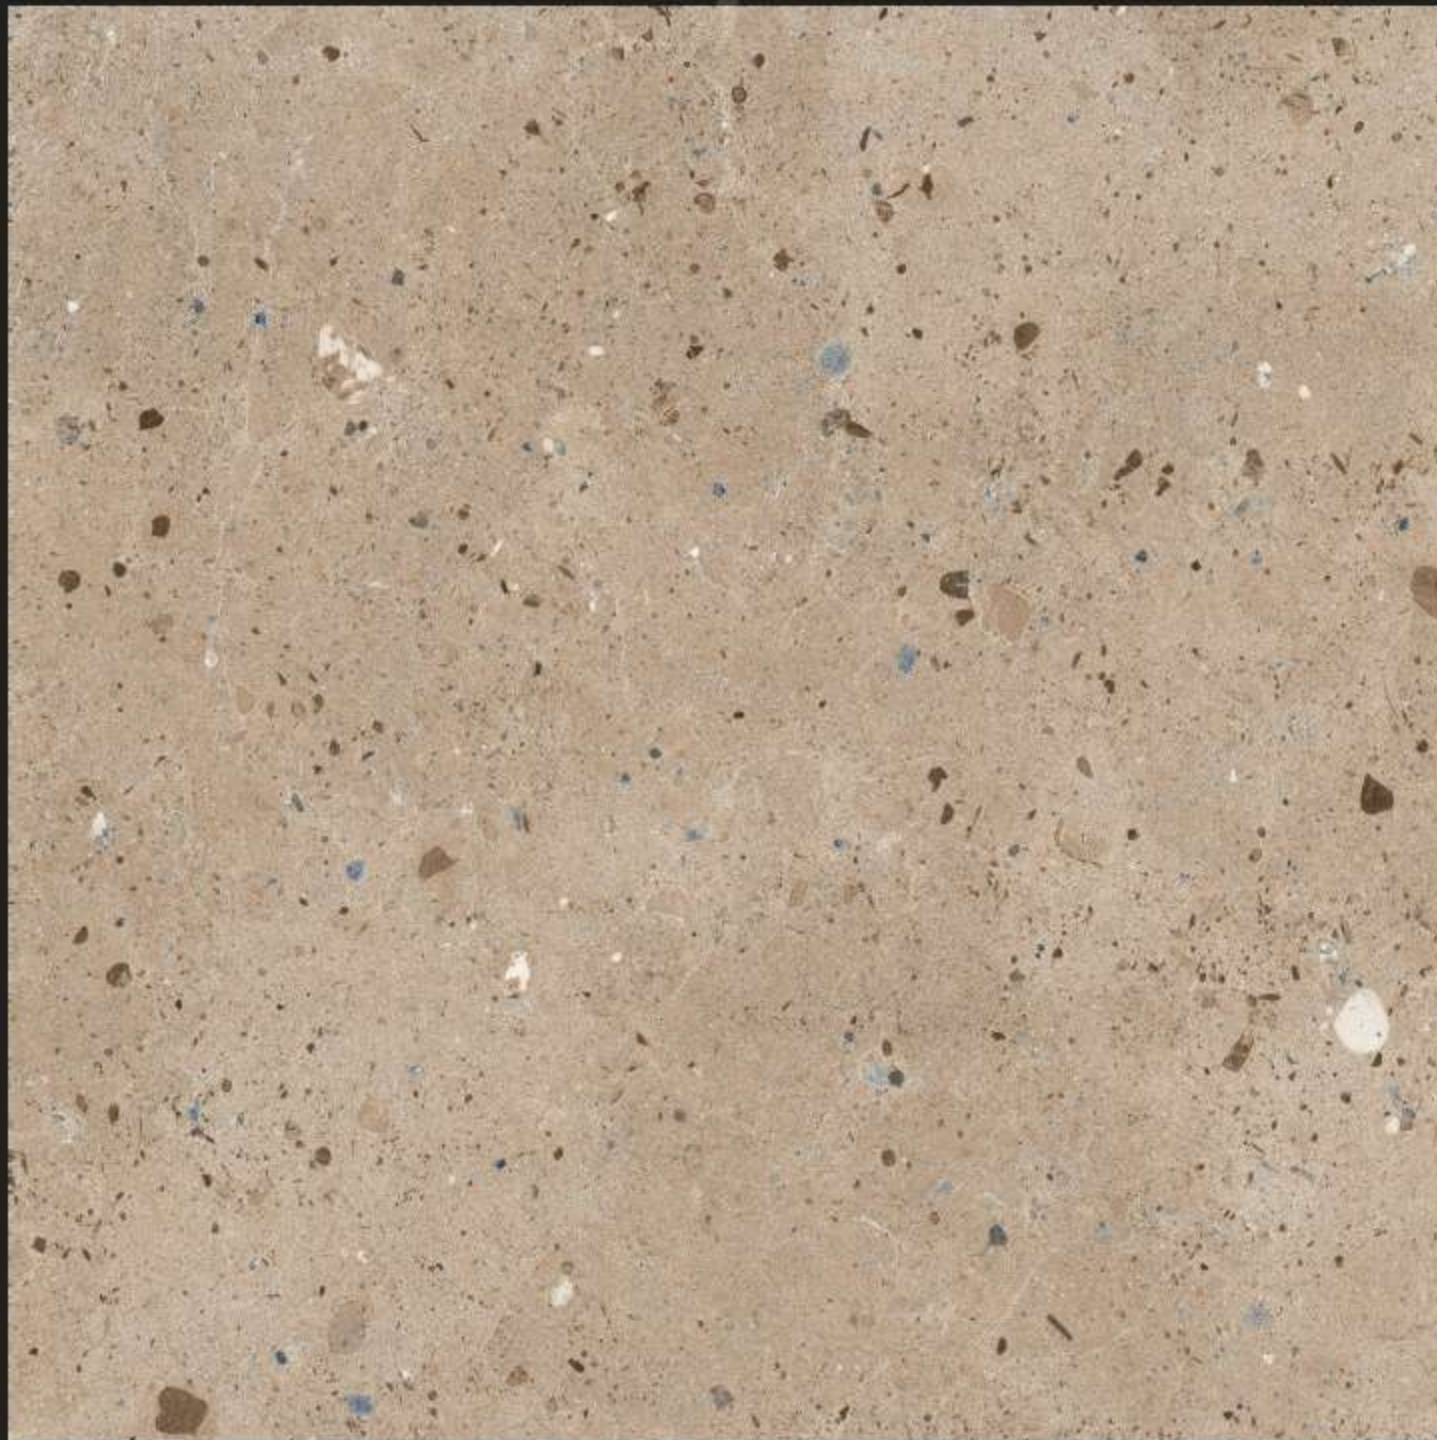

LAVISH

TILES | QUARTZ | SINKS

LAPPATO
COLLECTION

WILLIAM BROWN

Finish :
Matt Lappato

Size :
600x600mm