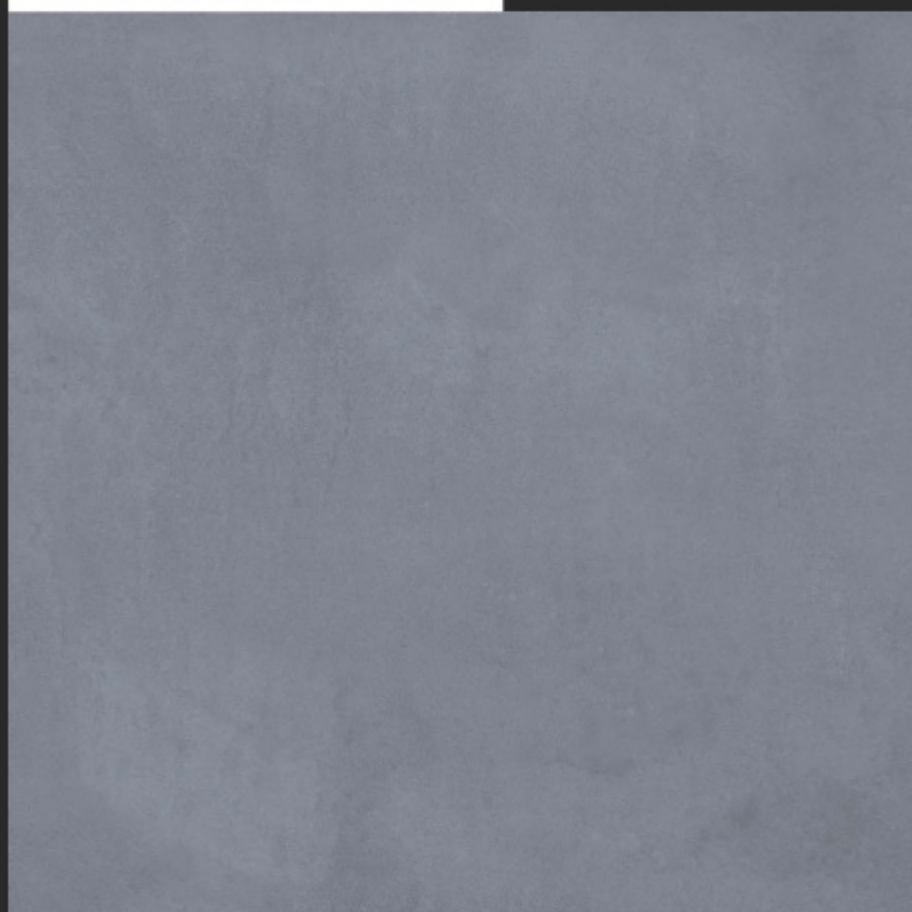

Sandstar

series

Sandstar Blue