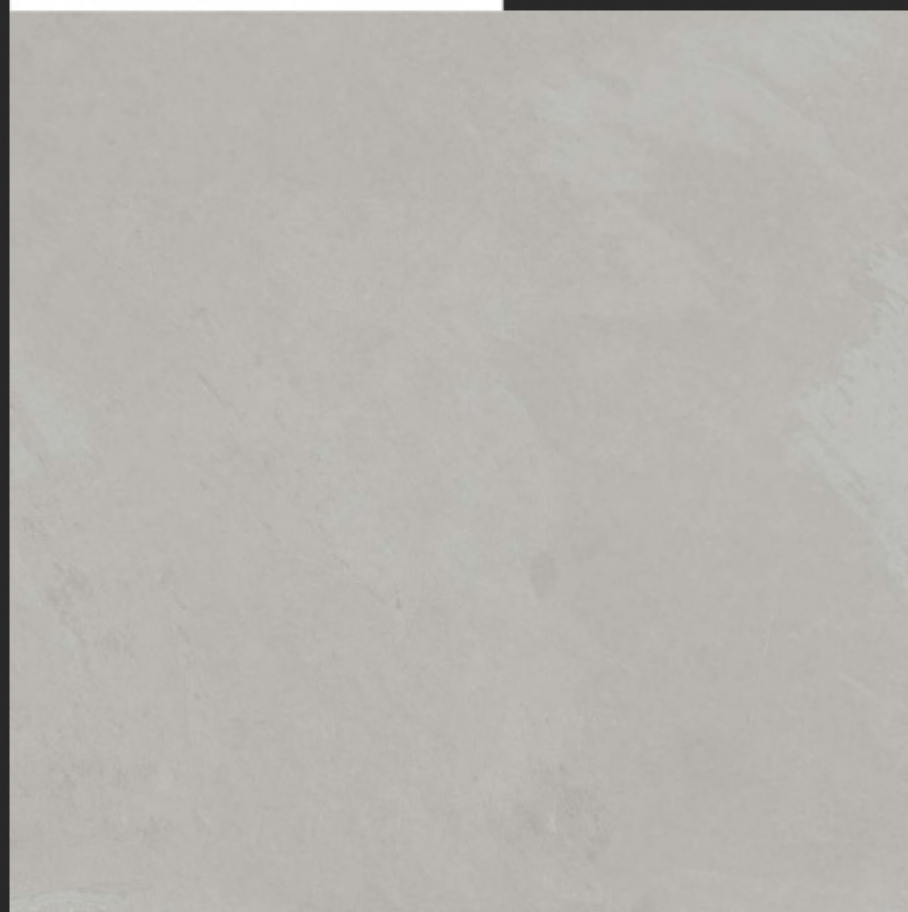

Polaris Bianco