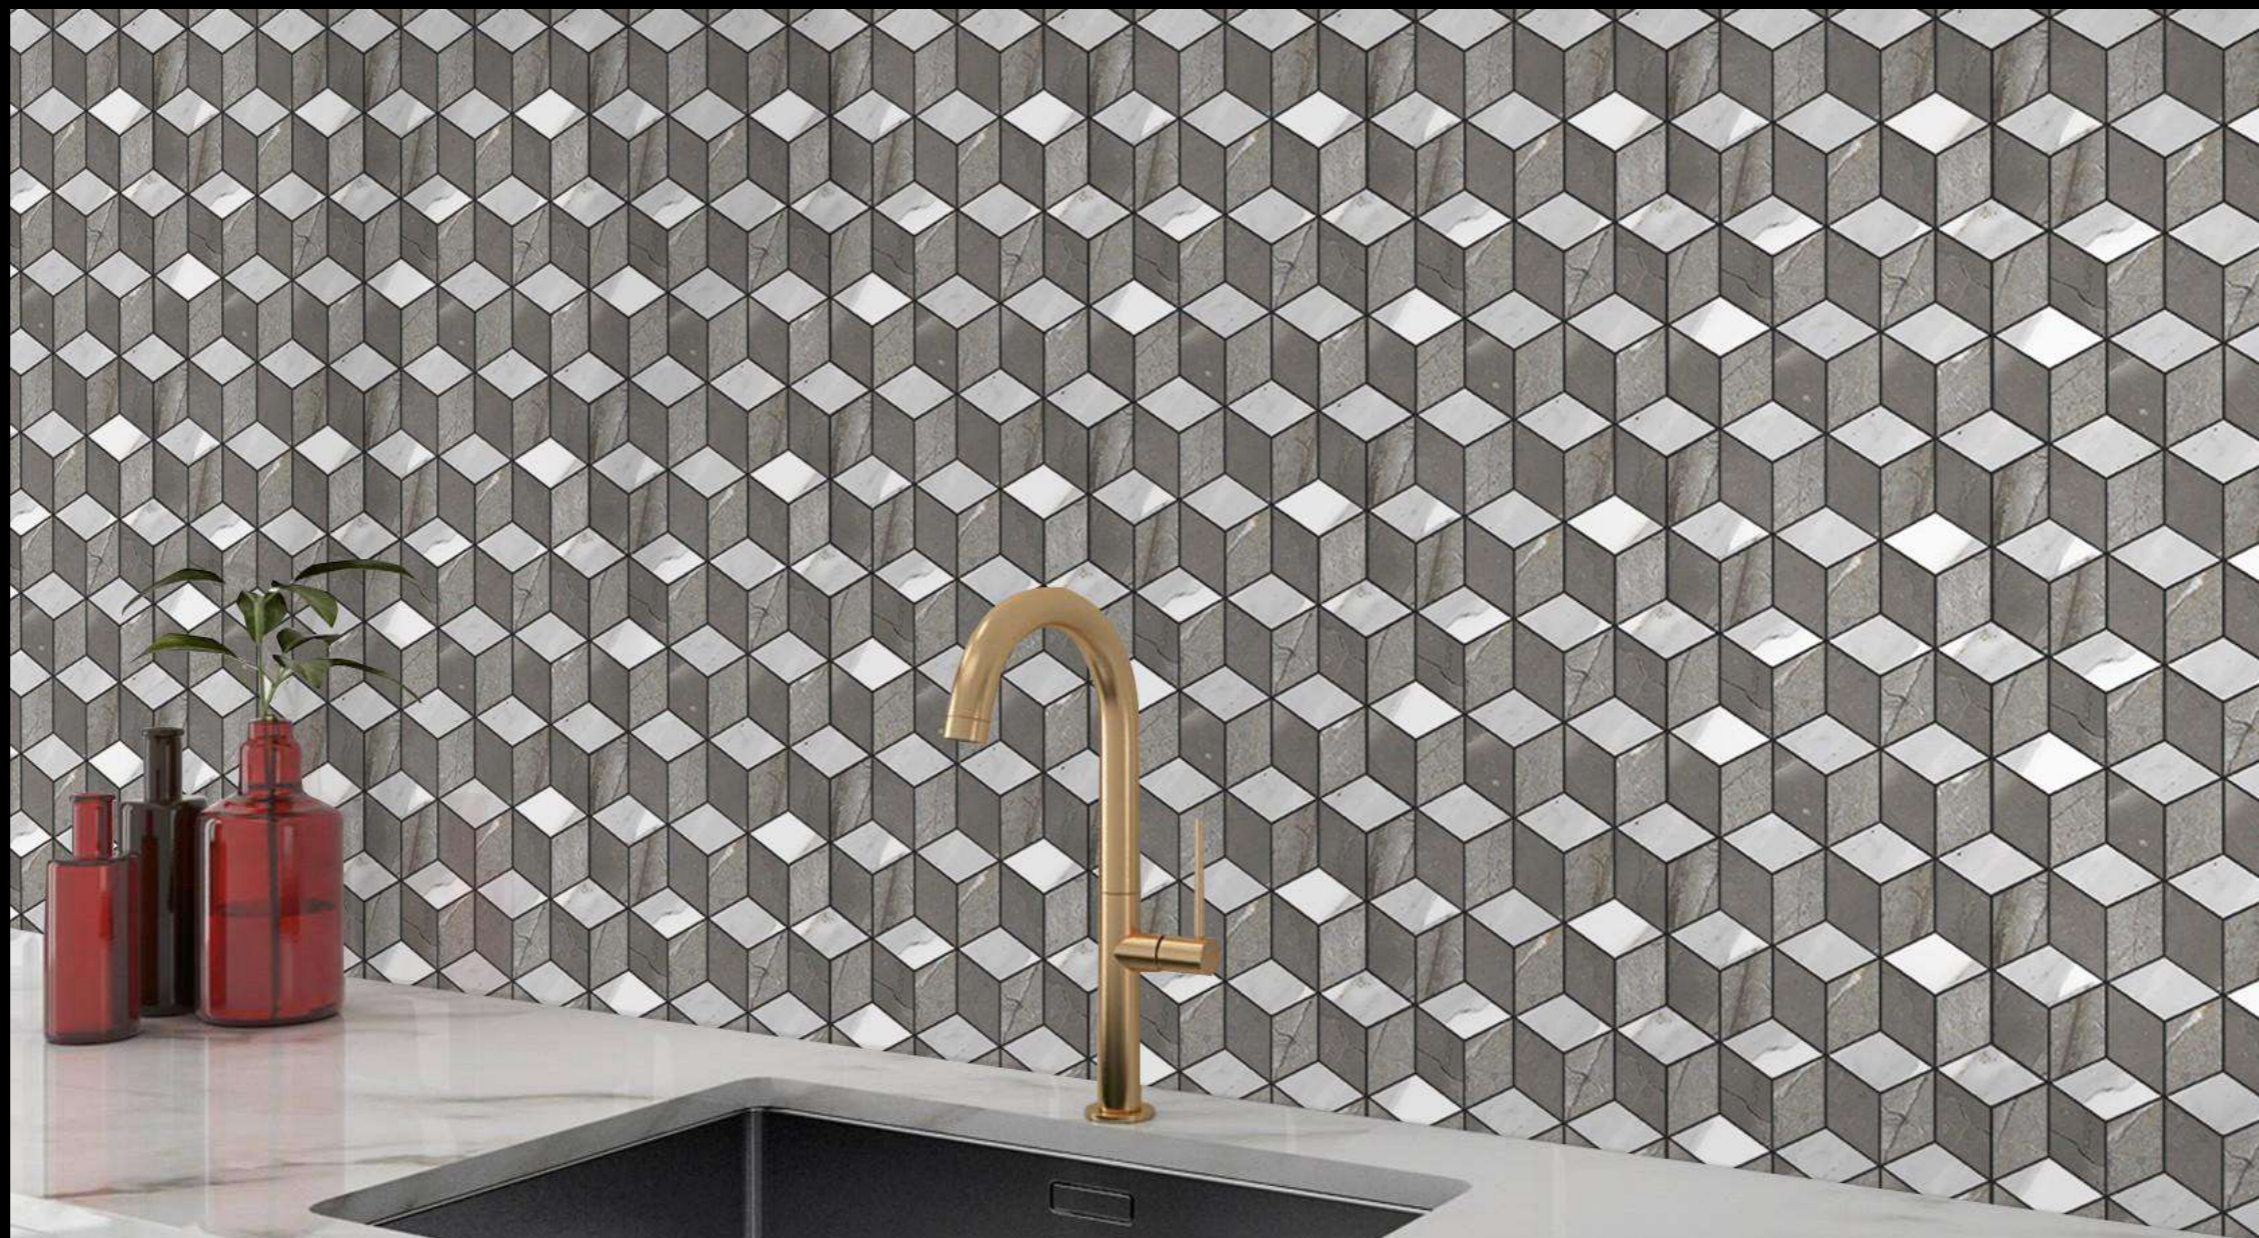

AMANI MARBLE DARK GREY
BEEJHA ADIGE - HIGH GLOSS
SAPHEDA ONE

2 inch / 5 cm / 48 mm

Sheet Size : 346 x 300 MM

LAVISH

TILES | QUARTZ | SINKS