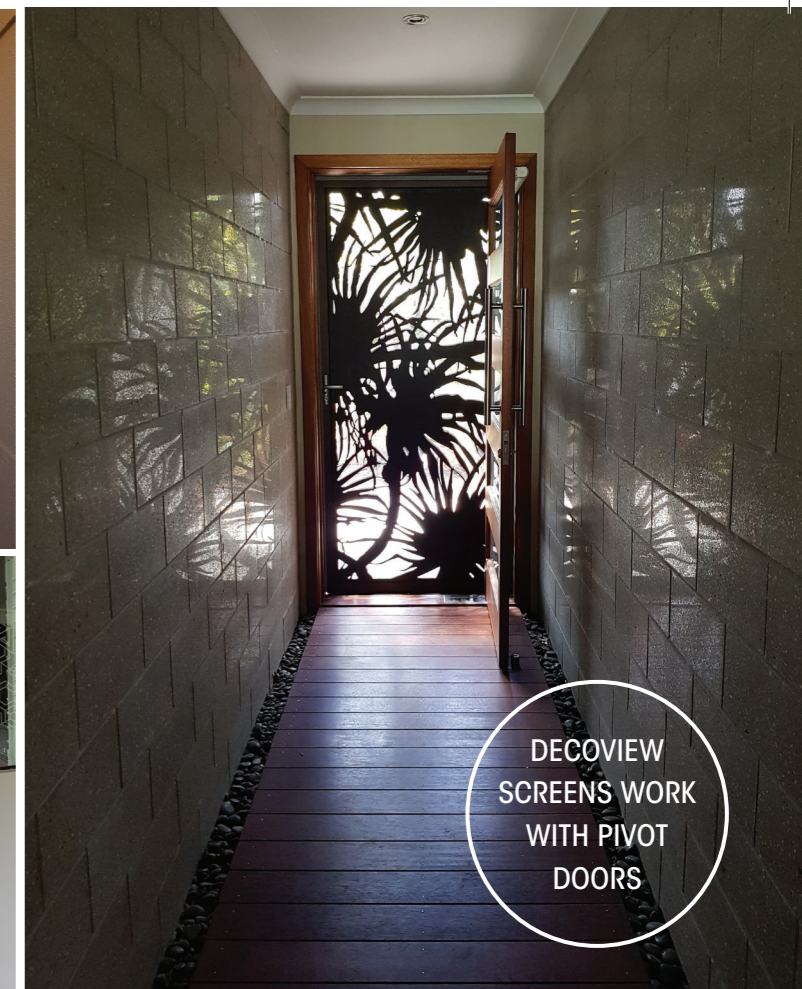

**Tested to Australian Standards**

Rest assured knowing you are buying one of the strongest security screen doors on the market. Decoview Security Screen doors are independently tested by a certified NATA test lab for AS5039-2008

- Impact test
- Jemmy
- Pull test
- Probe test

*Security with style*

**PREMIUM COMPONENTS**

**INCLUDING STAINLESS STEEL HINGES**

**DECOVIEW SCREENS WORK WITH PIVOT DOORS**

**OVER 50 DESIGNS**  
LASERCUT OR PERFORATED