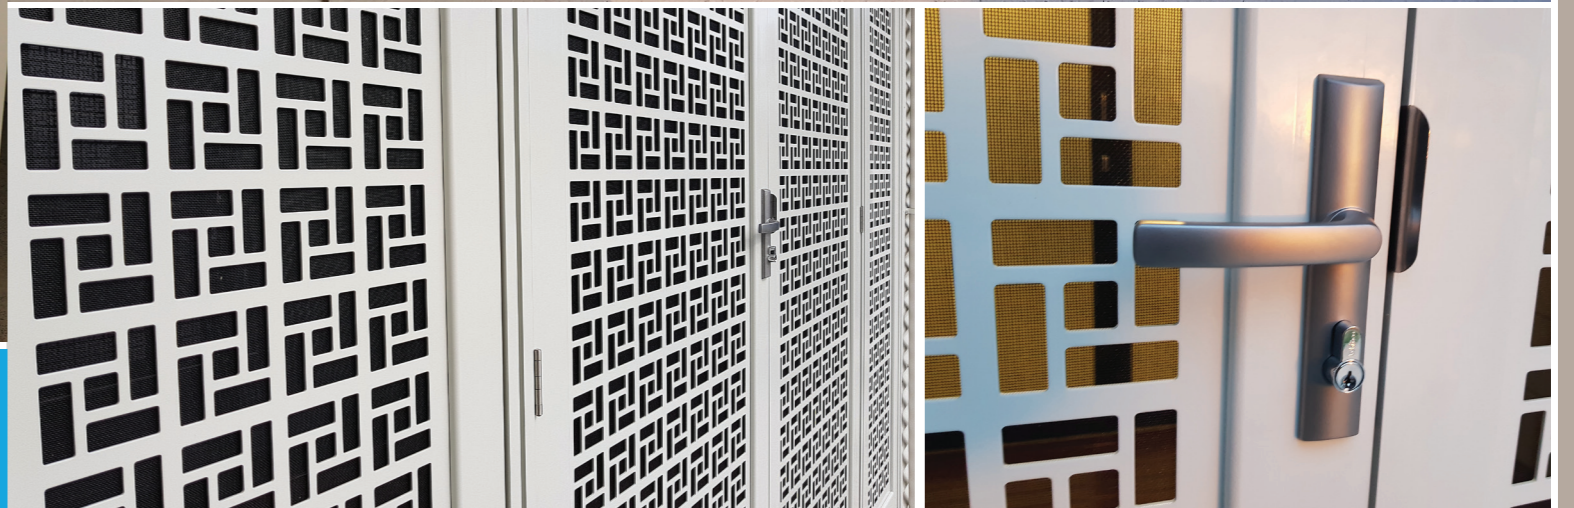

DOORS WITH A DIFFERENCE

Decoview laser cut decorative security screens
Security with style

1300 332 688 | sales@decoview.com.au | www.decoview.com.au

TESTED TO AUSTRALIAN STANDARDS