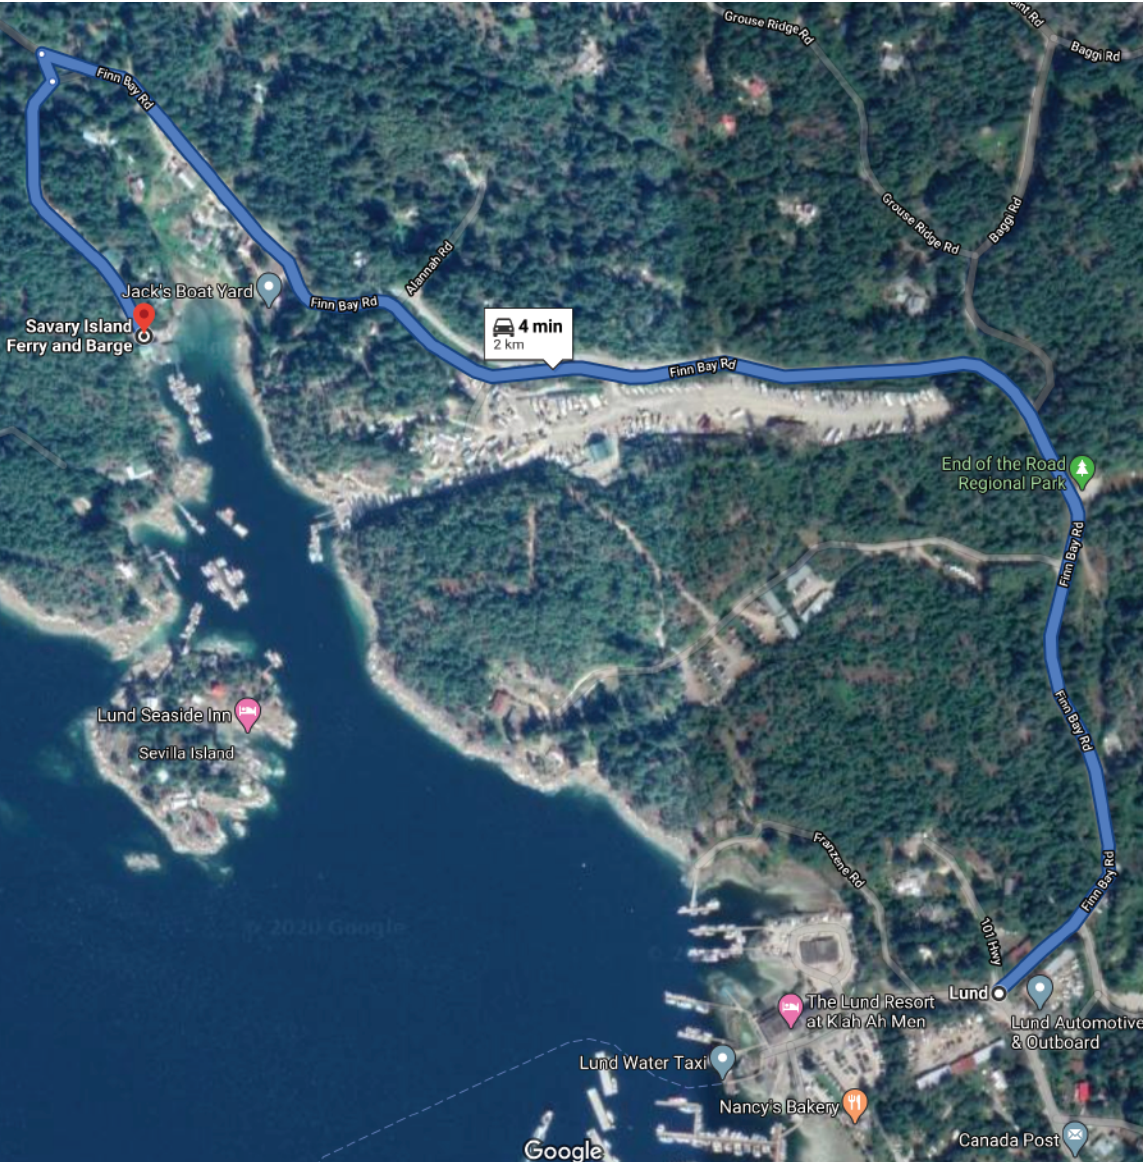

# HOW TO FIND US!

## DIRECTIONS FROM LUND, B.C

- 0.0 km - R. Turn onto Finn Bay Road.
- Keep going. You will pass the Gazebo Park on the Right, Jack's on the Left, the Tidal Gallery on the Left.
- After the break in the road, your turn will be coming up on the Left. Turn at the "Finn Bay Marine Group" Sign. Follow the road to the bottom!

**FINN BAY MARINE GROUP**  
**9995 FINN BAY ROAD, LUND B.C**