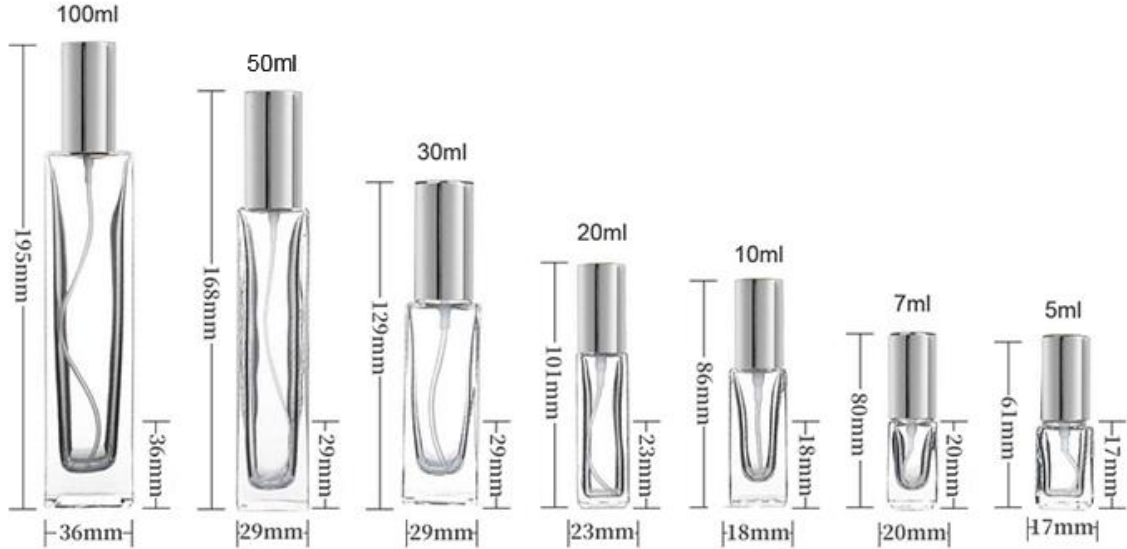

Slim Square Bottom Bottles

Size: 5/10/30/50/100ml

Cap Color: Black/Gold/Silver

Boston Perfumery

800 Boylston St, Boston Ma 02199
+1 (617) 851-8933 www.BostonPerfumery.com