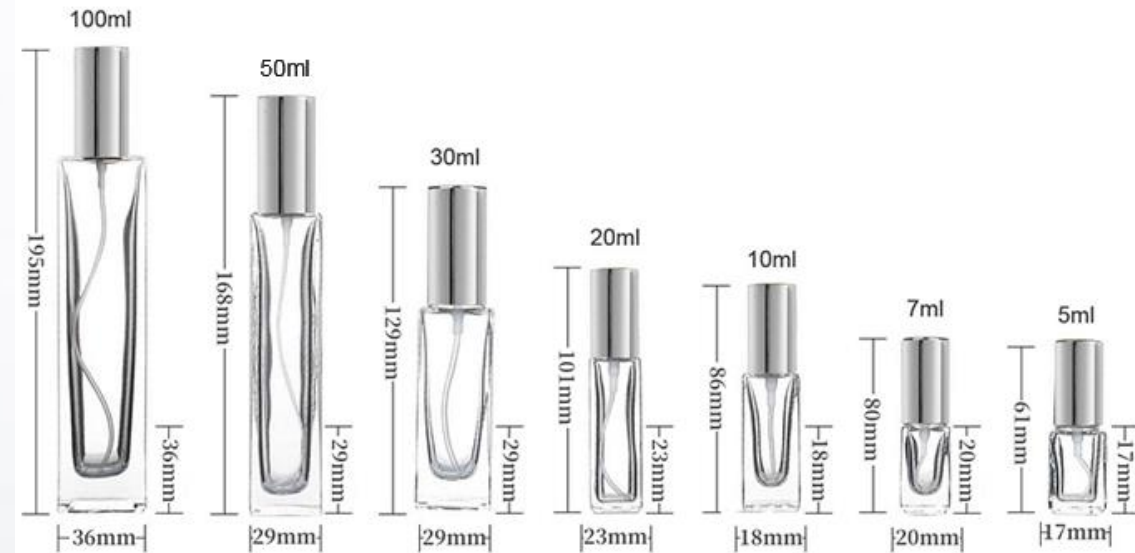

Style B

Classic Square Bottles

Size: 30/50/100ml

Cap Color: Black/Gold/Silver

Slim Square Bottom Bottles

Size: 5/10/30/50/100ml

Cap Color: Black/Gold/Silver

Thick Square Bottles

Size: 30/50ml

Cap Color: Black/Gold/Red

Round Frost N Clear Bottom

Size: 30/50/100ml

Cap Color: Black/Silver/Gold

Style A -
100ml

Style B -
50ml

Style A -
50ml