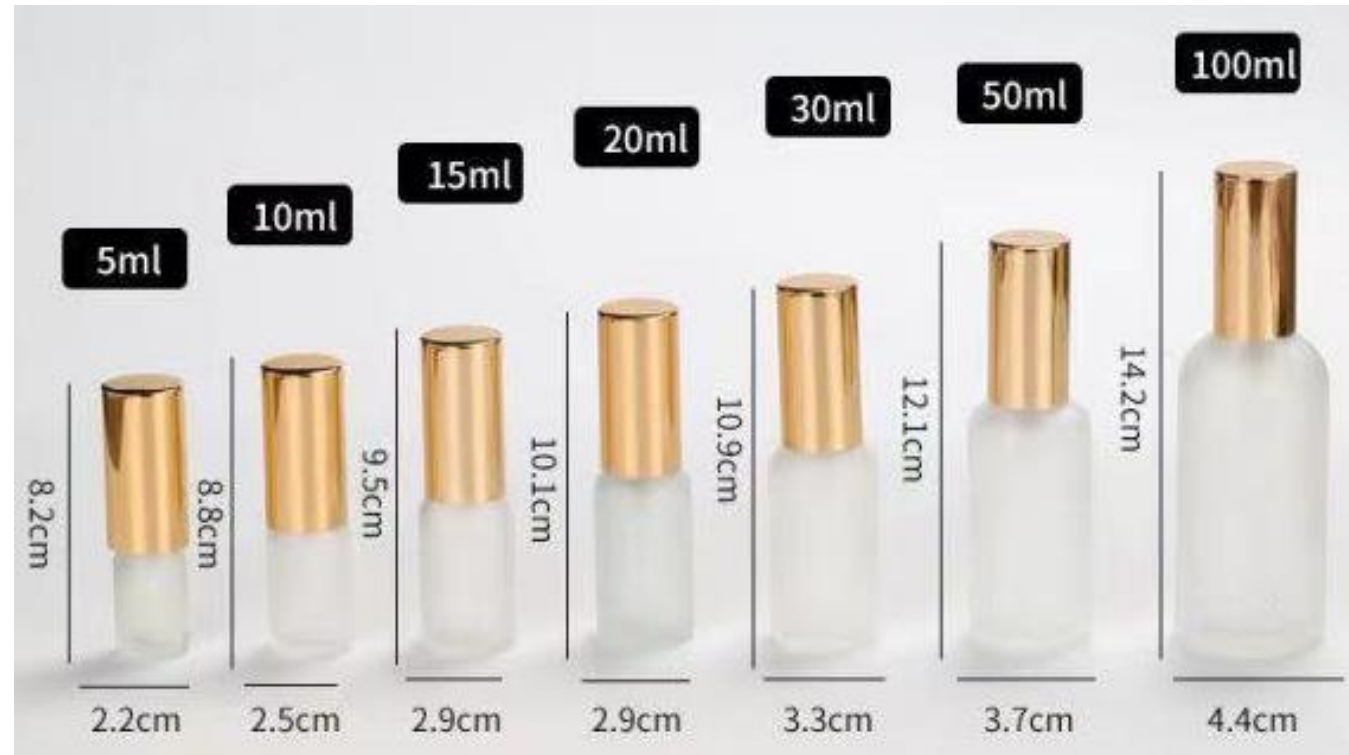

Size: 30/60/100ml

Cap Color: Gold and Clear

Oval Round Bottom

Size: 30/50ml

Cap Color: Clear and Silver

Classic Bottoms

Style A -
50ml

Style B -
50ml

**YOUR LOGO
GOES HERE**

Style C -
30ml

Size: 30/50ml

Cap Color: Clear & Gold

Frost Boston Round Bottom

Size: 5/10/30/50/100ml

Cap Color: Black/Silver/Gold

Black Matte Dropper Bottles

Size: 5/10/30/50/100ml

Cap Color: Black/Gold/Silver/Frost

Black Shiny Dropper Bottles

Size: 5/10/30/50/100ml

Cap Color: Black

Classic Royal Dropper Bottles

Size: 5/10/30/50/100ml

Cap Color: Gold/Silver

YOUR
LOGO
GOES
HERE

Classic Clear Roll On

Size: 10ml

Cap Color: Black/Silver/Gold

Classic Big Roll On

Size: 30/50ml

Cap Color: Black