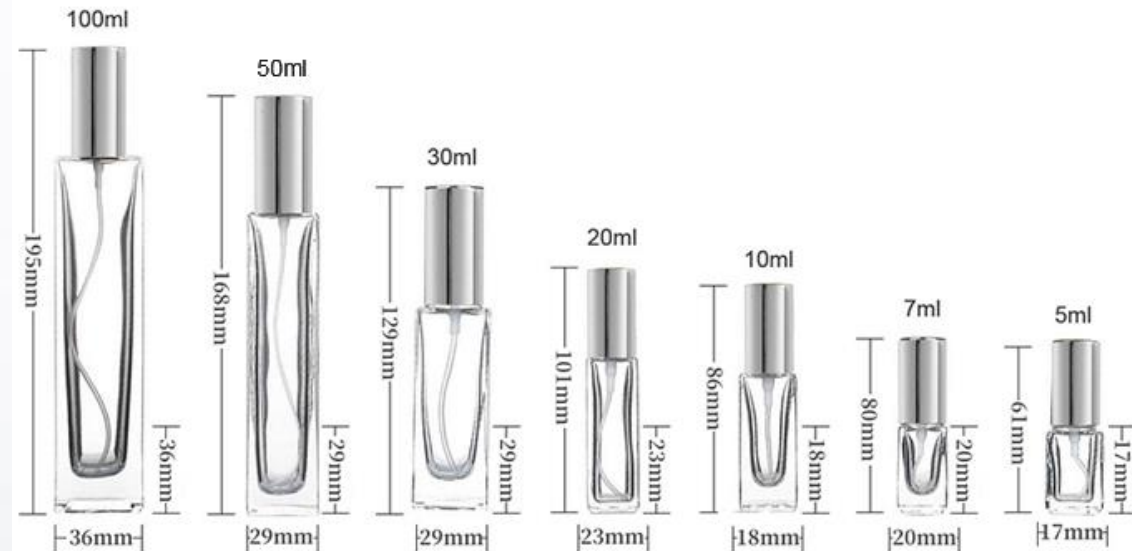

Slim Square Bottom Bottles

Size: 5/10/30/50/100ml

Cap Color: Black/Gold/Silver