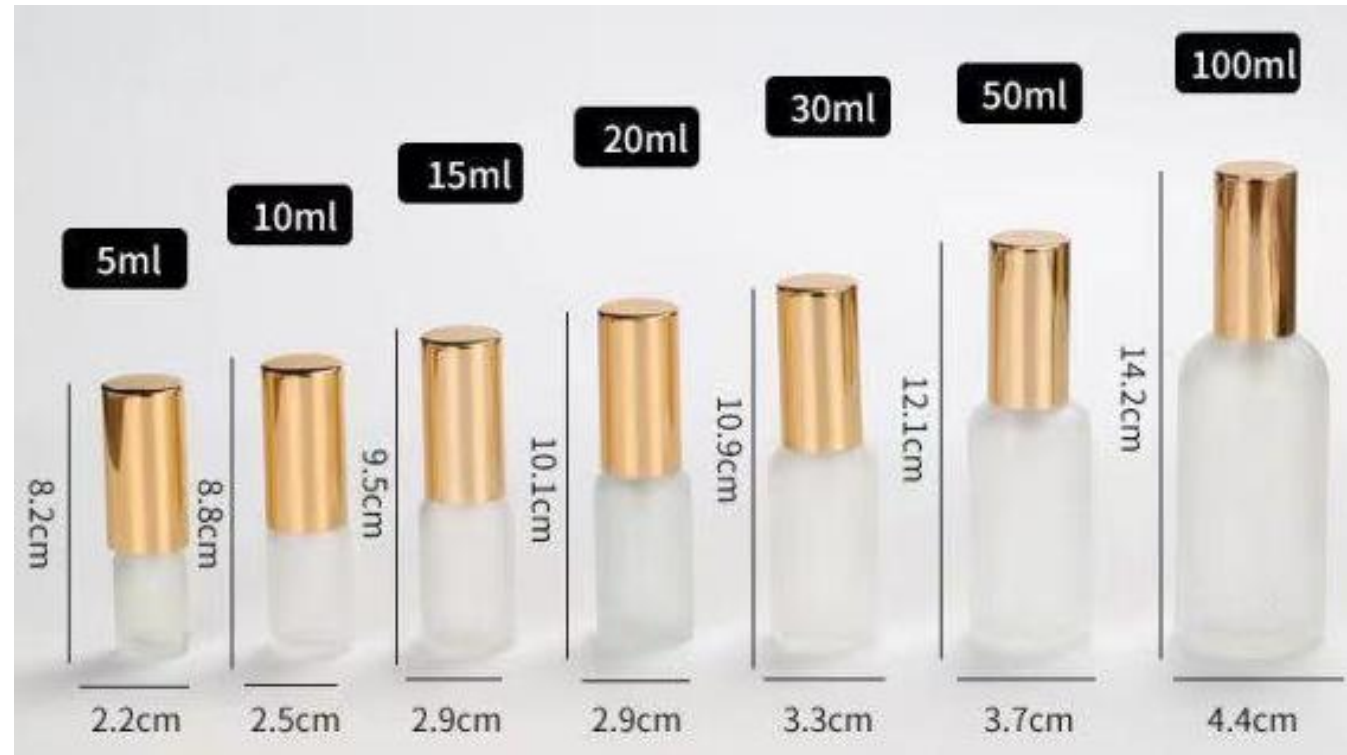

# Crystal Tops

**Size: 30/60/100ml**

**Cap Color: Gold and Clear**

# Oval Round Bottom

**Size: 30/50ml**

**Cap Color: Clear and Silver**

# Classic Bottoms

Style A -  
50ml

Style B -  
50ml

Style C -  
30ml

**Size: 30/50ml**

**Cap Color: Clear & Gold**

# Frost Boston Round Bottom

**Size: 5/10/30/50/100ml**

**Cap Color: Black/Silver/Gold**