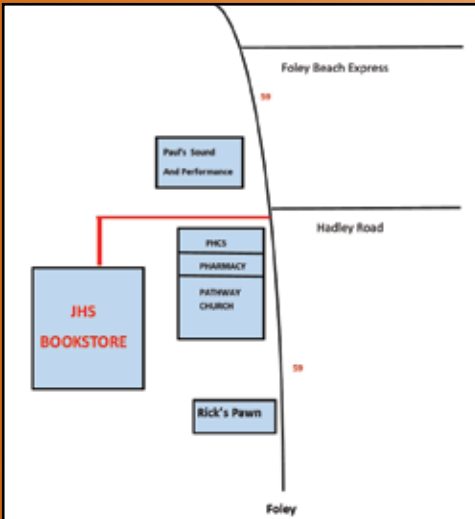

# MUSIC

LP's, 78s, 45s, CASSETTE, 8 TRACK

*"FOLEY'S "BEST KEPT SECRET"*

**COLLECTIBLES | GLASSWARE, FRAMED ART, PRINTS**

MON-SAT 9AM-5PM | **251-943-9268** | 14965 A | STATE HIGHWAY 59, FOLEY

< FROM PAGE 6