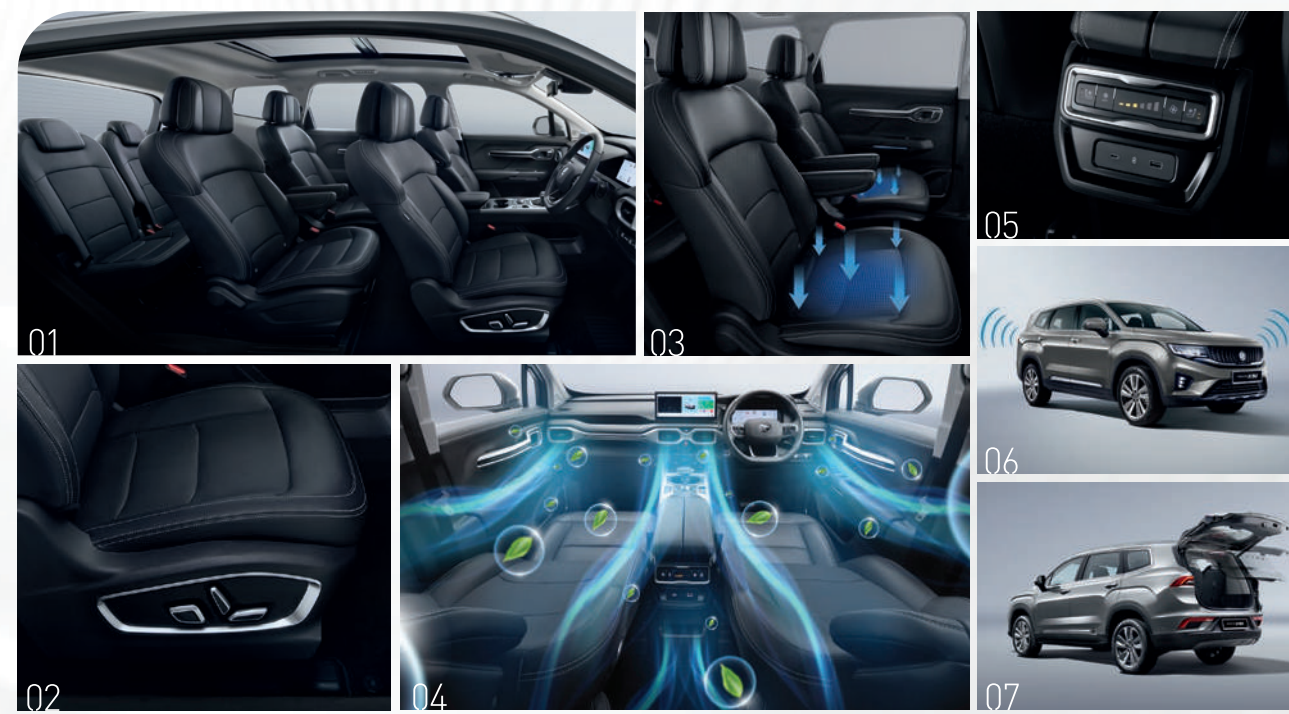

PURE COMFORT

Understated and Luxurious comfort features are designed to empower every travel experience.

- 01 Spacious 3-Row Seating
- 02 Power Seats
- 03 Ventilated Seats
- 04 Auto Dual Zone Air-Conditioning with N95 Cabin Filter
- 05 Independent Rear Air-Conditioning
- 06 Walk Away Auto Lock
- 07 Power Tailgate