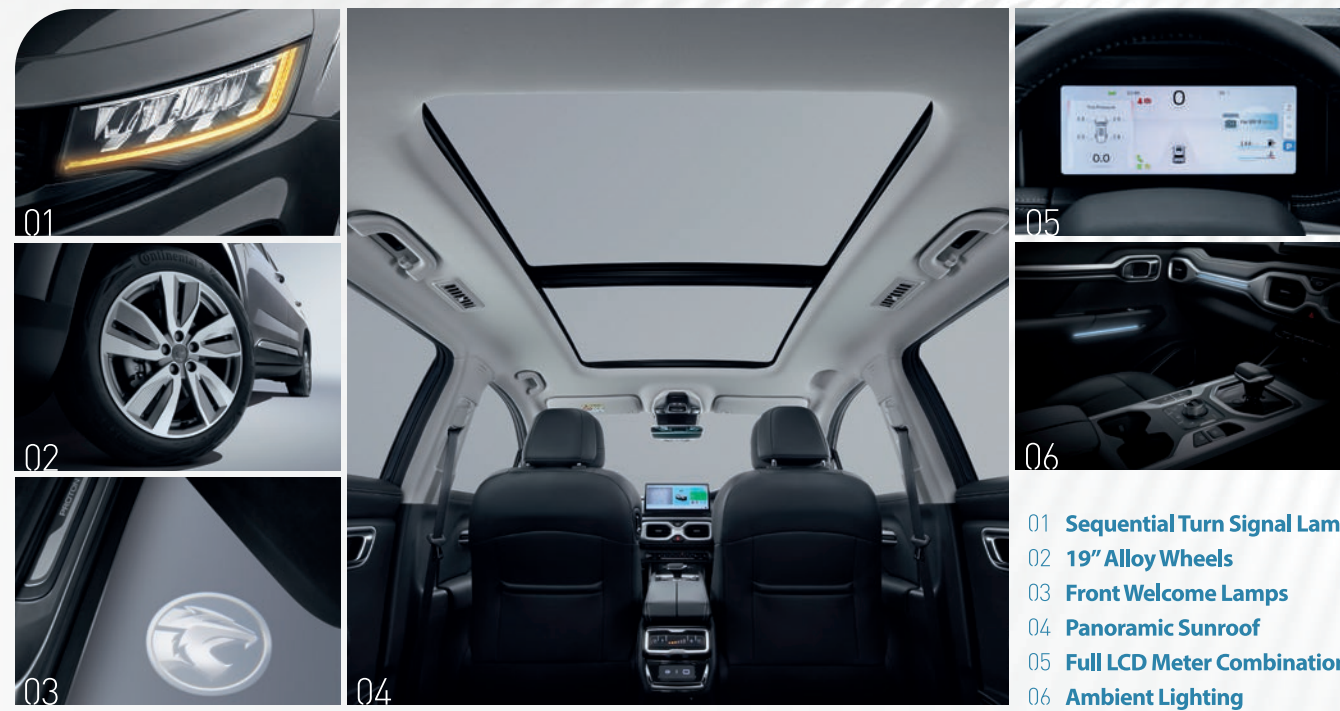

STUNNING DESIGN

An unassuming yet bold silhouette encapsulates modern aesthetics that pushes the boundaries of merging lines structure and space.

- 01 Sequential Turn Signal Lamps
- 02 19" Alloy Wheels
- 03 Front Welcome Lamps
- 04 Panoramic Sunroof
- 05 Full LCD Meter Combination
- 06 Ambient Lighting