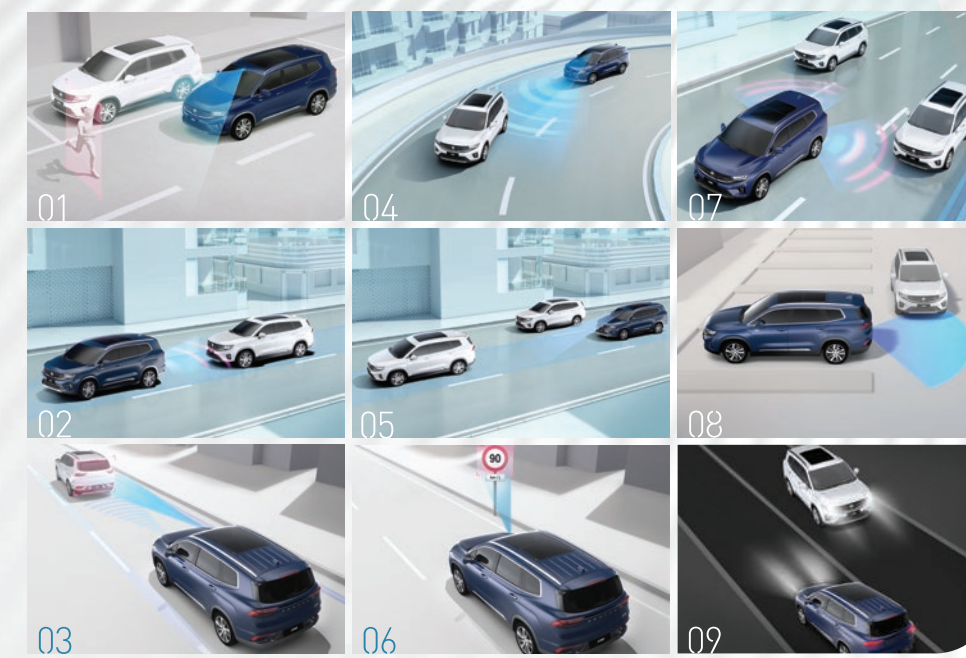

ADVANCED SAFETY

Equipped with safety technology and driving assistance systems to empower confidence in every drive.