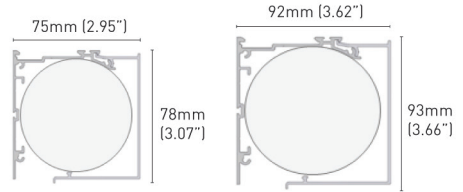

CF SUITE

CAPACITY

LEGEND	DESCRIPTION
	CF75
	CF90
	CF90 + Easy-Link

DIMENSIONS

CF 75

CF 90

PROFILES

Square