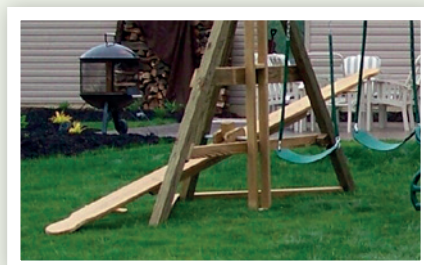

Ladder Safety Handles (Set of 4)
Green, Yellow, Blue

Flags
Blue, Green, Red and Yellow

Misc. Items

Swing Hanger

Rock Holds
Green or Blue

"A" Frame See-Saw

Specialty Play Sets

Our specialty play sets allow your child's imagination to soar and will keep them occupied for hours. Any of our one of these will be perfect for your church, park or your own back yard.