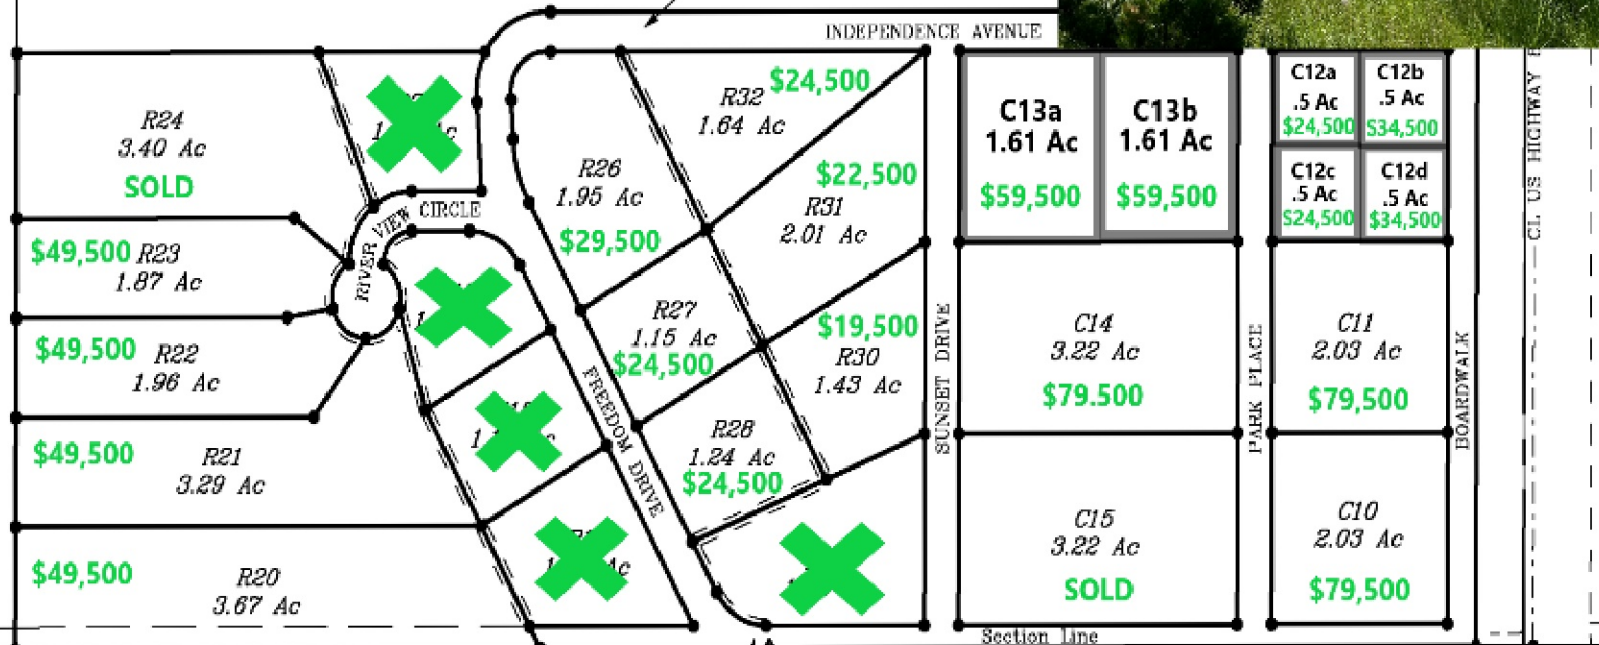

**SweetSpot
(North)
Development of
Residential &
Commercial
Lots,
White River, SD**

22.23 Ac Remainder
in S½SE¼ Sec 27

Road ROW
7.71 Ac

shippyrealty.com

**SHIPPY
REALTY
& AUCTION**

605-842-3212

REALTOR® **EQUAL HOUSING OPPORTUNITY** **MLS**

**DOLLAR
GENERAL**

C5