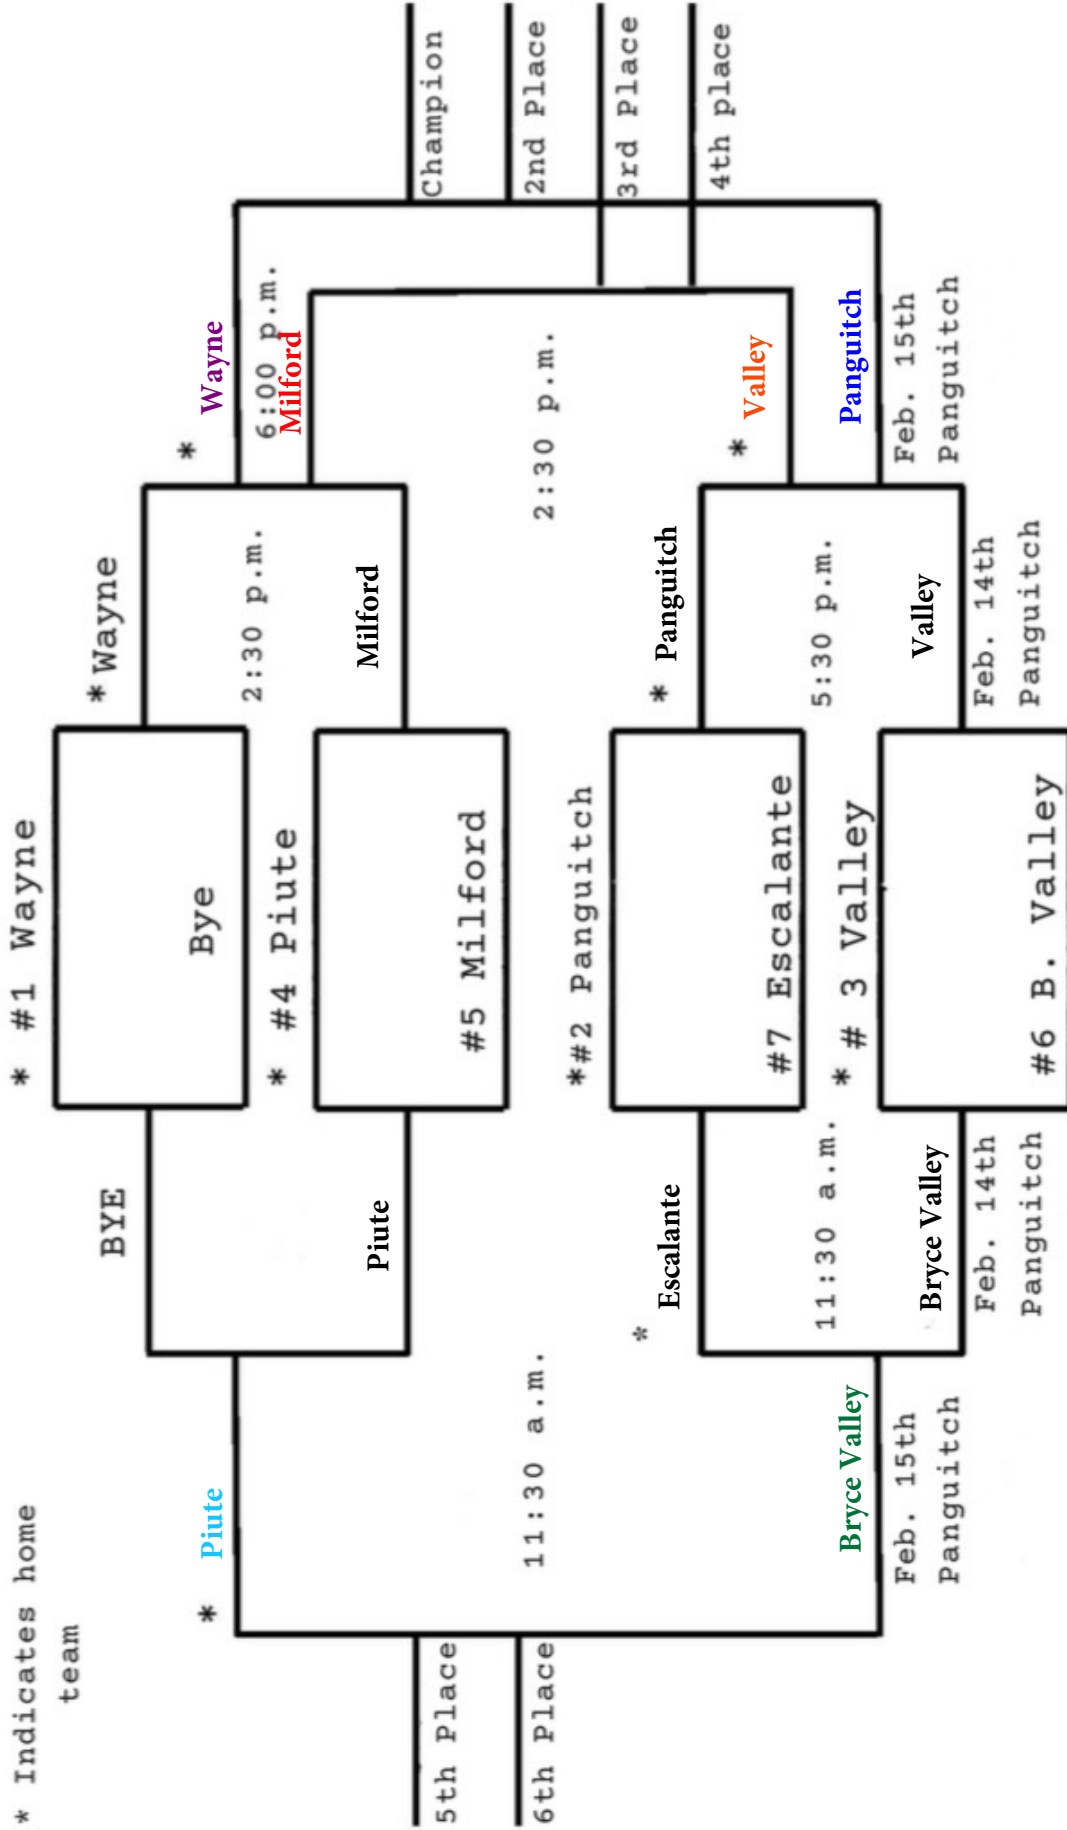

REGION 20 GIRLS BASKETBALL TOURNAMENT

2024-2025

* Indicates home team

Feb. 13th

Played at higher seed home court
 All games will be played
 at 6:00 p.m.