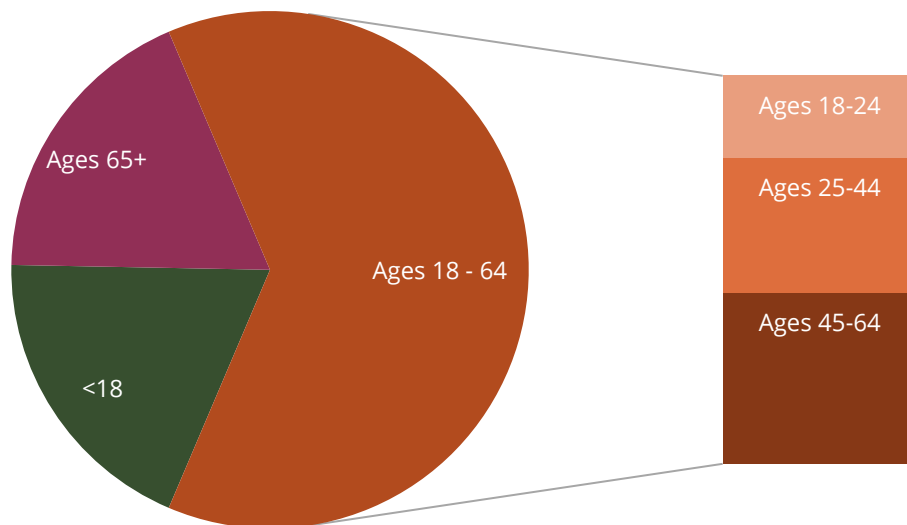

CLARION COUNTY, PA
ECONOMIC DEVELOPMENT

County Overview

38,747

County
Population

826,747

Regional Population
Within 50 Miles

391,544

Regional Labor Force
within 50 Miles

County Population by Age

via US Census Bureau

County Population by Occupation

via Sperling's BestPlaces

County Population by Education Level

Maximum level of education for residents ages 25+ via US Census Bureau