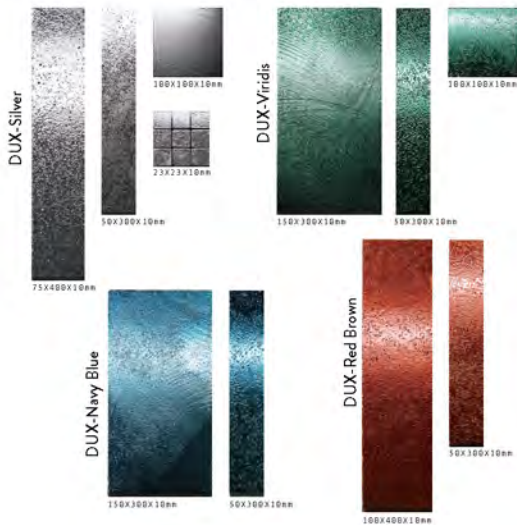

电镀石材更多尺寸选择，更多搭配组合