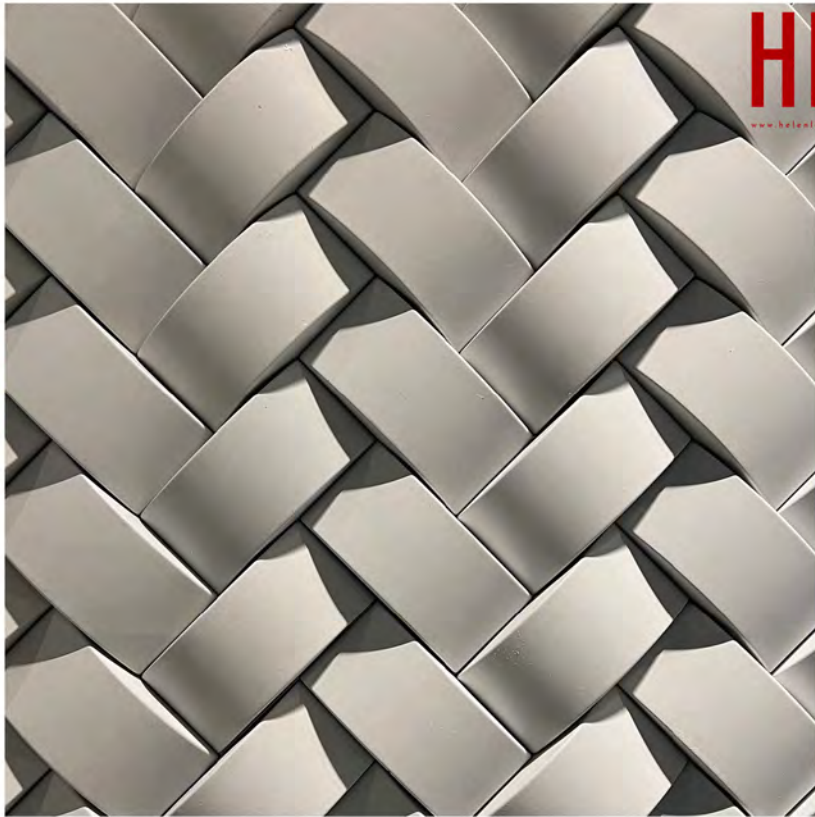

60T WHITE

10C GREY

100M

**HLS**

[www.helenastudio.com](http://www.helenastudio.com)