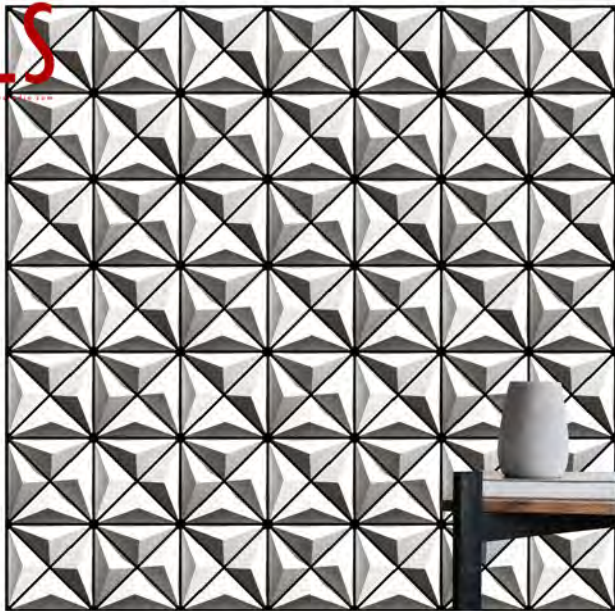

Info 参数

108 pcs/m² 0.3 kg/pcs 32 kg/m²

60T WHITE

10C GREY

10G PINK

10C BLUE

10T GREEN