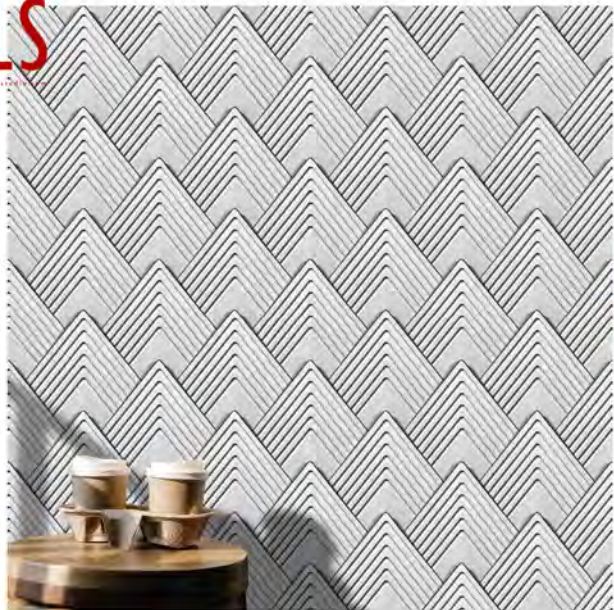

60T BROWN

HLS

www.hlsinteriors.com