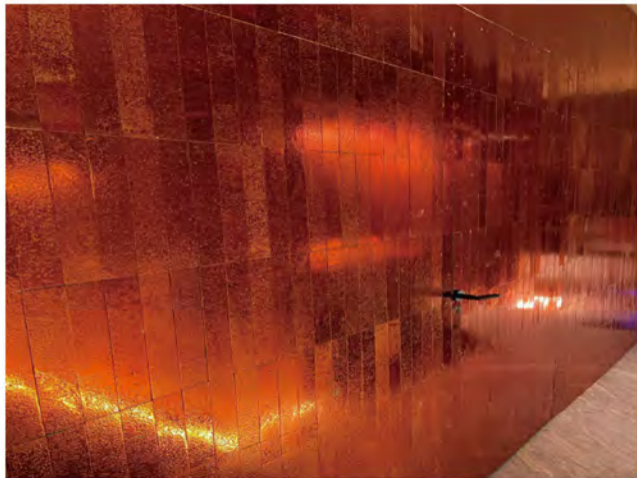

HLS

www.helenleestudio.com