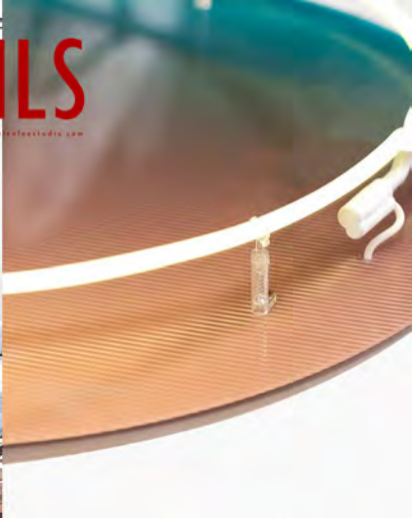

HLS

www.hlsinteriordesign.com