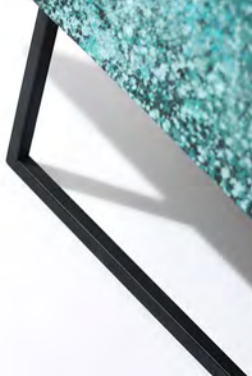

HLS

www.helmutstrassen.com