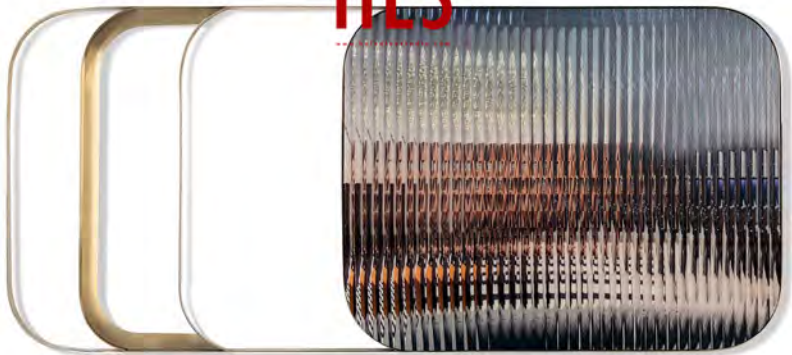

LINE

Model: 20P0025 20P0026

Size: W800 x H1200 mm x D35 mm

Material: Mix Media

MORDEN STYLE – CONTINUATION OF LIFE AESTHETICS

WONDERFUL DISPLAY

HLS

DISCOVERY