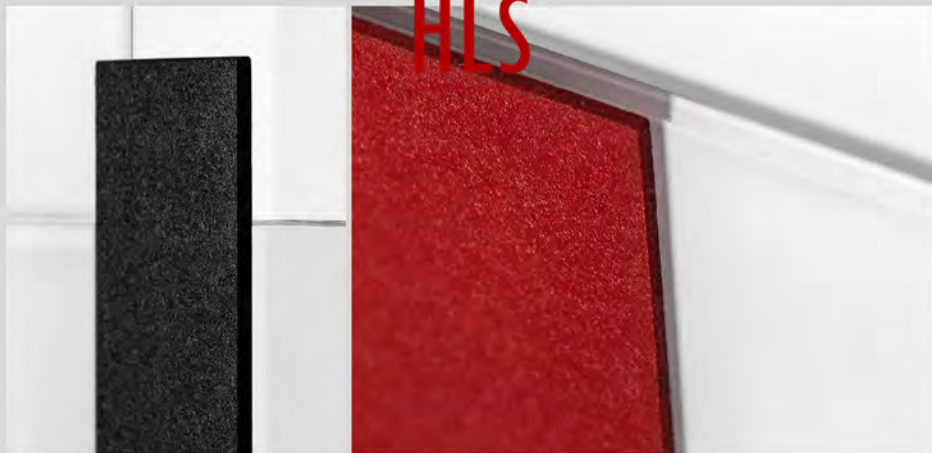

Model: 20P0021

Size: W1200 x H600 mm x D30 mm

Material: Mix Media

MODERN STYLE - CONTINUATION OF LIFE AESTHETICS

WONDERFUL DISPLAY

HLS

PRESENT

Model: 20P0021