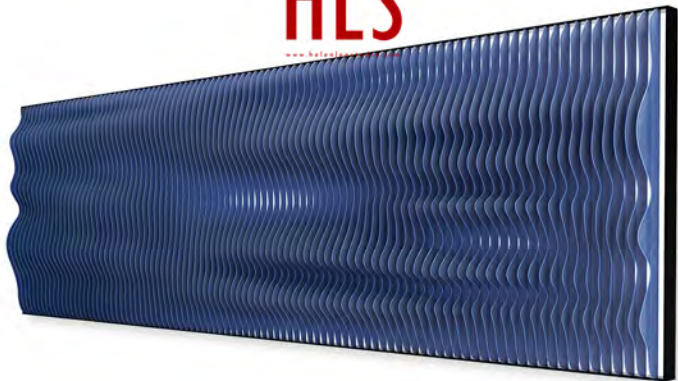

WONDERFUL DISPLAY

HLS

www.helioslighting.com

UNDULATION

Model: 20H0086

Size: W3000 x H900 mm x D150 mm

Material: Mix Media

MORDEN STYLE – CONTINUATION OF LIFE AESTHETICS