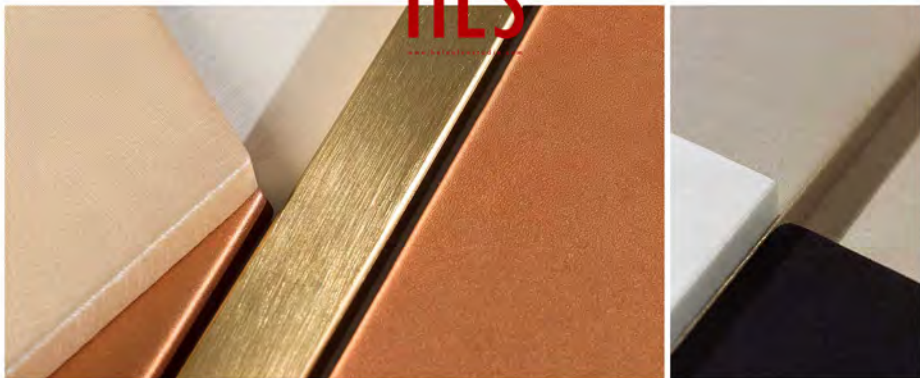

WONDERFUL DISPLAY

HLS

www.hlsdisplay.com

ACCUMULATION

Model: 20H0118 20H0119

Size: W1200 x H800 mm x D40 mm

Material: Mix Media

MORDEN STYLE – CONTINUATION OF LIFE AESTHETICS