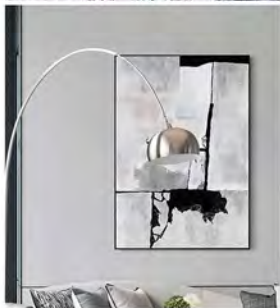

HLS

www.helmutlangstudio.com