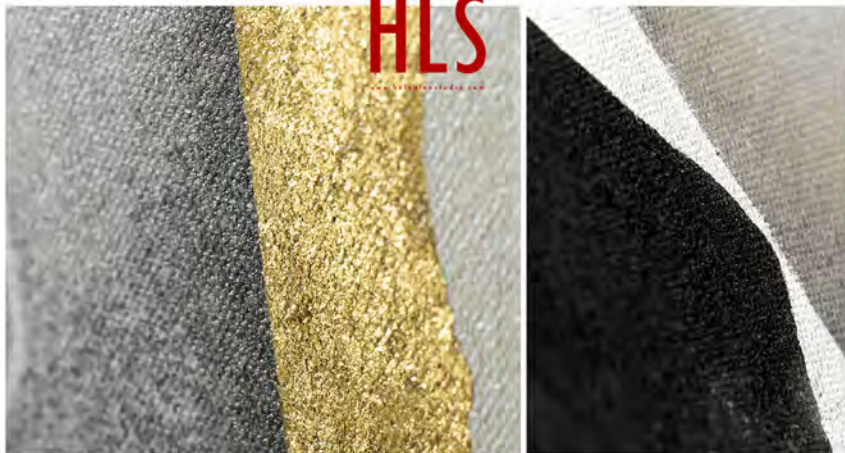

WONDERFUL DISPLAY

HLS

www.hlsinteriors.com

TRACK

Model: 20P0042, 20P0043

Size: W600 x H1200 mm x D55 mm

Material: Painting

MORDEN STYLE – CONTINUATION OF LIFE AESTHETICS