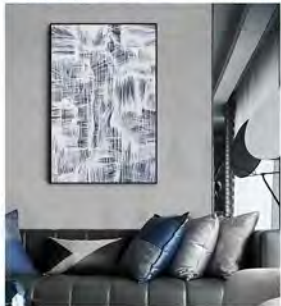

Size: W1250 x H1000 mm x D55 mm

Material: Painting

MORDEN STYLE - CONTINUATION OF LIFE AESTHETICS

HLS

www.helmutlang.com

HLS

www.helgolastudio.com

HLS