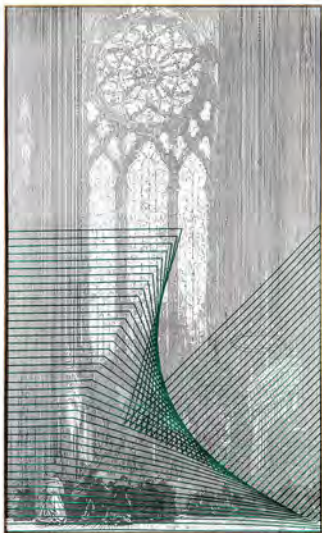

HLS

www.hlsplastico.com