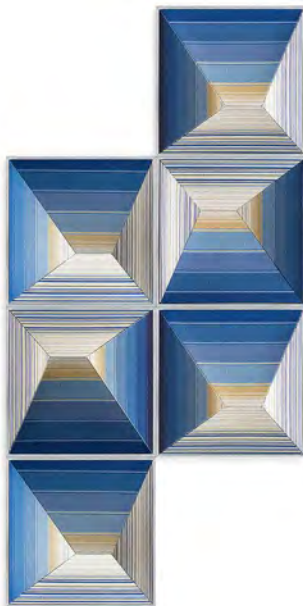

Model: 20H0116

Size: W1000 x H1000 mm x D20 mm

Material: Mix Media

MORDEN STYLE – CONTINUATION OF LIFE AESTHETICS

HLS

WWW.HLSGROUP.COM

WONDERFUL DISPLAY

HLS