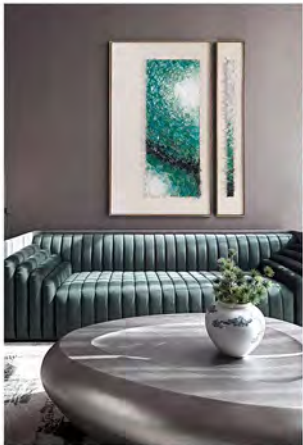

WONDERFUL DISPLAY

HLS

www.hlsphotoartstudio.com

SEA GLASS

Model: 20H003

Size: W900 x H1200 mm x D55mm

Material: Mix Media

MORDEN STYLE – CONTINUATION OF LIFE AESTHETICS