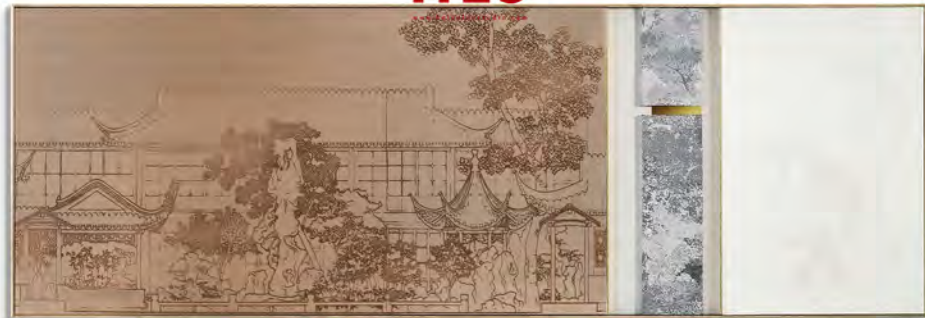

WONDERFUL DISPLAY

HLS

PAVILION

Model: 20H0034

Size: W1800 x H600 mm x D35 mm

Material: Mix Media

MÖRDN - CHINESE STYLE - CONTINUATION OF LIFE AESTHETICS