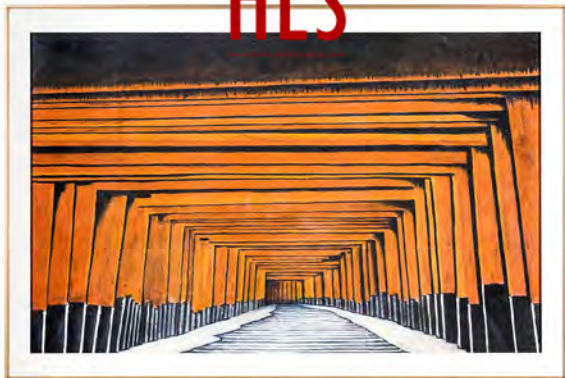

WONDERFUL DISPLAY

HLS

www.hlsart.com

TUNNEL

Model: 20D0174

Size: W1200 x H800 mm x D35 mm

Material: Painting

MORDEN-STYLE – CONTINUATION OF LIFE AESTHETICS