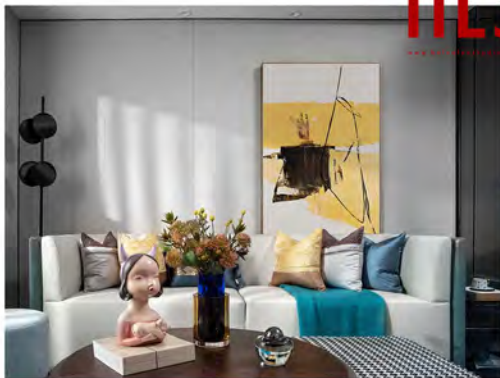

Size: W800 x H1200 mm x D55 mm

Material: Painting

MORDEN STYLE – CONTINUATION OF LIFE AESTHETICS

WONDERFUL DISPLAY

HLS

www.hlsartdecor.com

SPROUTS

Model: 20D0139 20D0140