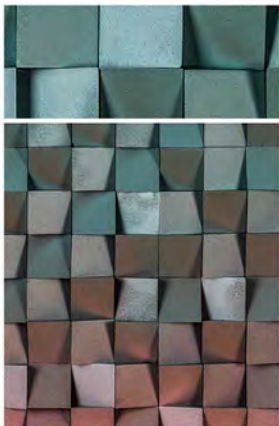

HLS

www.helmutlangstudio.com