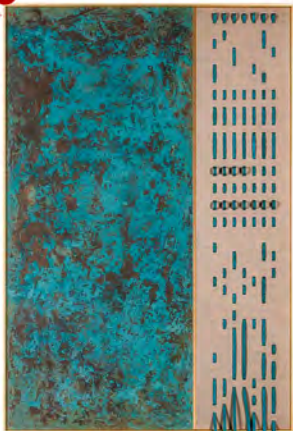

HLS

www.helmutlang.com