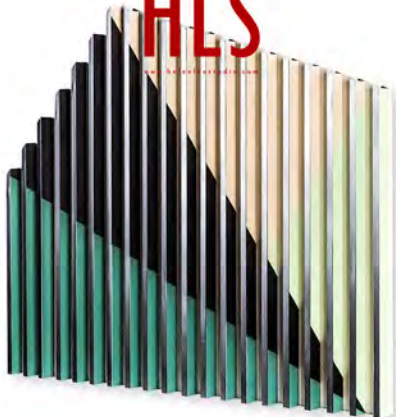

Size: W1200 x H1200 mm x D100 mm

Material: Mix Media

MORDEN STYLE - CONTINUATION OF LIFE AESTHETICS

WONDERFUL DISPLAY

HLS

www.hausinterior.com

GATE

Model: 20H0030