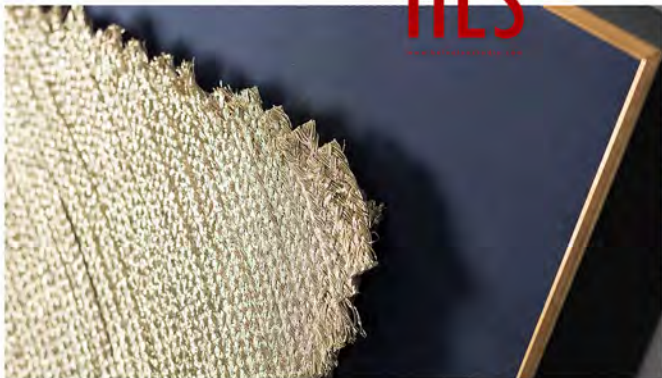

WONDERFUL DISPLAY

HLS

www.hlsart.com

DISCOVERY

Model: 20H0039

Size: W1500 x H500 mm x D55 mm

Material: Mix Media

MODERN LUXURY STYLE – CONTINUATION OF LIFE AESTHETICS