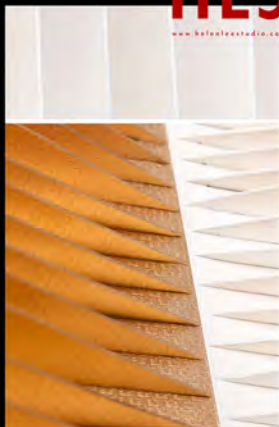

TY ART SPACE

WONDERFUL DISPLAY

GOLDEN FOLD

Model: 20H0109

Size: W800 x H1200 mm x D70 mm

Material: Mix Media

MODERN STYLE

CONTINUATION OF LIFE AESTHETICS

HLS

www.helenestudio.com