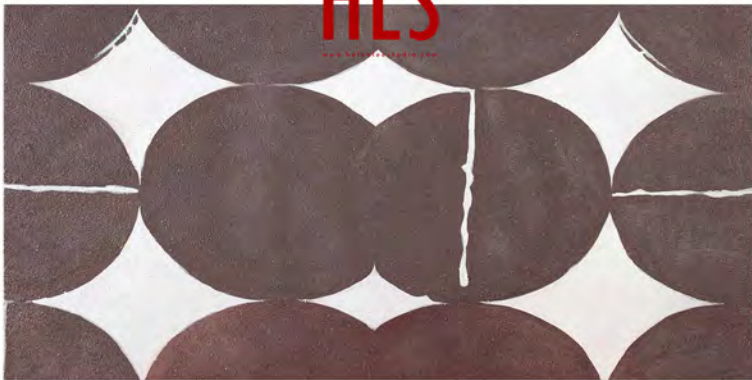

WONDERFUL DISPLAY

HLS

www.hlsinteriors.com

HIT

Model: 20D0179

Size: W1600 x H800 mm x D30 mm

Material: Painting

MORDEN STYLE – CONTINUATION OF LIFE AESTHETICS