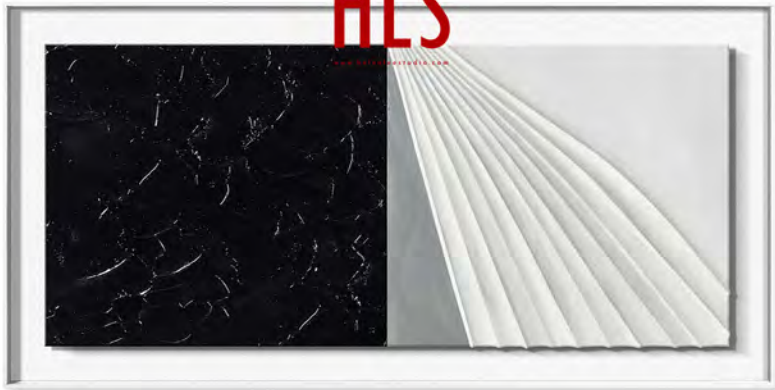

WONDERFUL DISPLAY

HLS

www.hlsartmedia.com

STILLNESS

Model: 20H0124

Size: W1200 x H600 mm x D55 mm

Material: Mix Media

MORDEN STYLE – CONTINUATION OF LIFE AESTHETICS