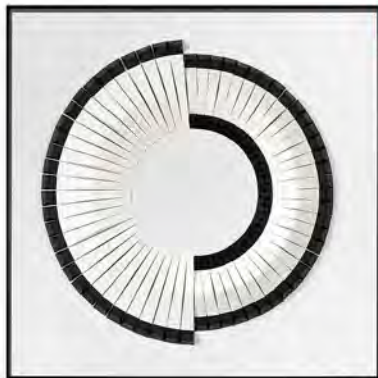

FLARE

Model: 20H0101

Size: W1000 x H1000 mm x D65 mm

Material: Mix Media

MORDEN STYLE – CONTINUATION OF LIFE AESTHETICS

WONDERFUL DISPLAY

HLS

www.helvetradia.com