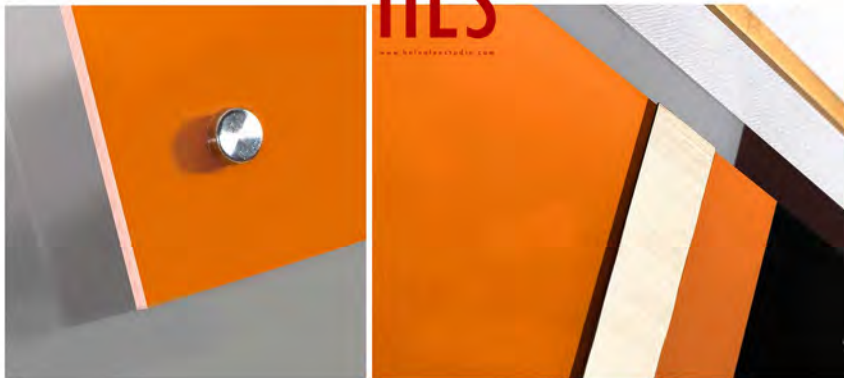

WONDERFUL DISPLAY

HLS

www.helvalastudio.com

STRUCTURE

Model: 20P0053

Size: W1500 x H400 mm x D40mm

Material: Mix Media

MORDEN STYLE – CONTINUATION OF LIFE AESTHETICS