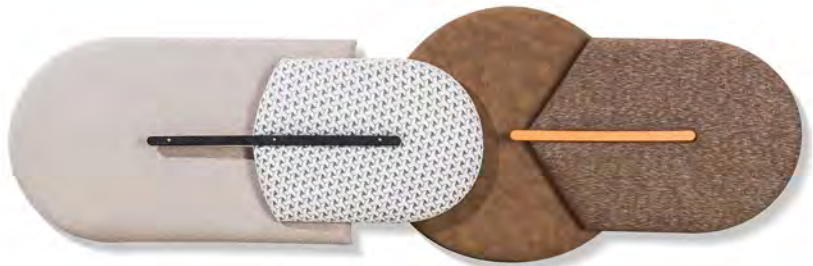

WONDERFUL DISPLAY

HLS

www.helentextstudio.com

ONCE SPACE

Model: 20H0126

Size: W1800 x H600 mm x D70mm

Material: Mix Media

MORDEN-STYLE – CONTINUATION OF LIFE AESTHETICS