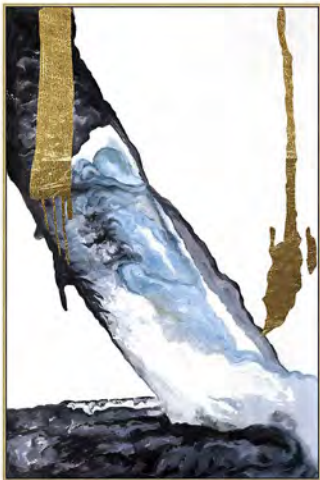

HLS

www.helmutkasperstudio.com