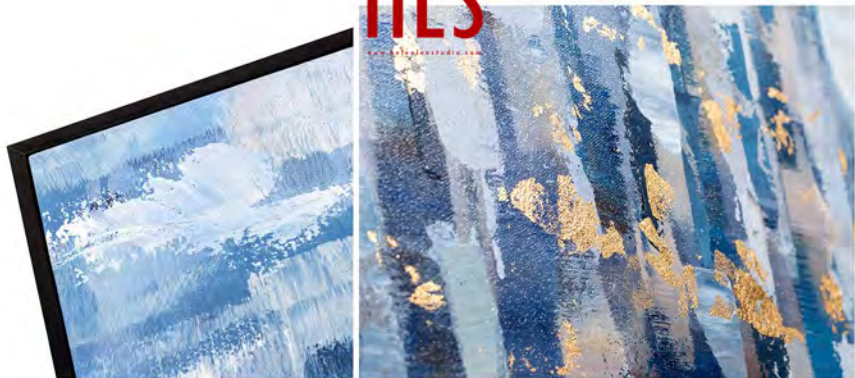

Size: W1250 x H1000 mm x D55 mm

Material: Painting

MORDEN STYLE - CONTINUATION OF LIFE AESTHETICS

WONDERFUL DISPLAY

HLS

www.hlsradio.com

URBAN LIFE

Model: 20D0049