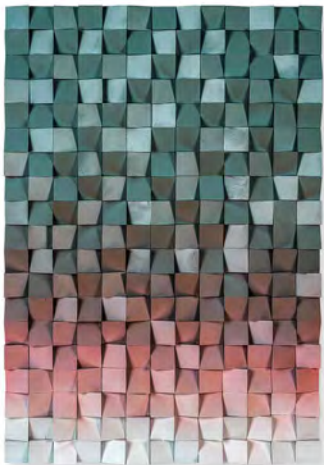

HLS

www.helmutlangstudio.com