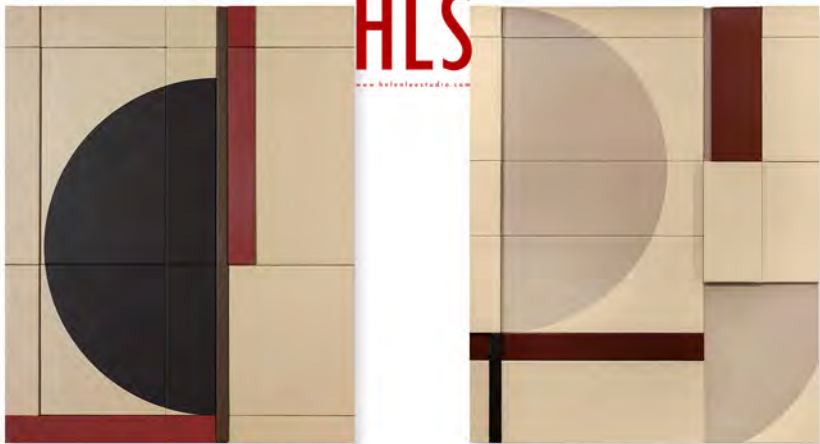

WONDERFUL DISPLAY

HLS

www.helenelestadia.com

HALF

Model: 20H0120 20H0120-1

Size: W800 x H1000 mm x D40 mm

Material: Mix Media

MORDEN-STYLE – CONTINUATION OF LIFE AESTHETICS