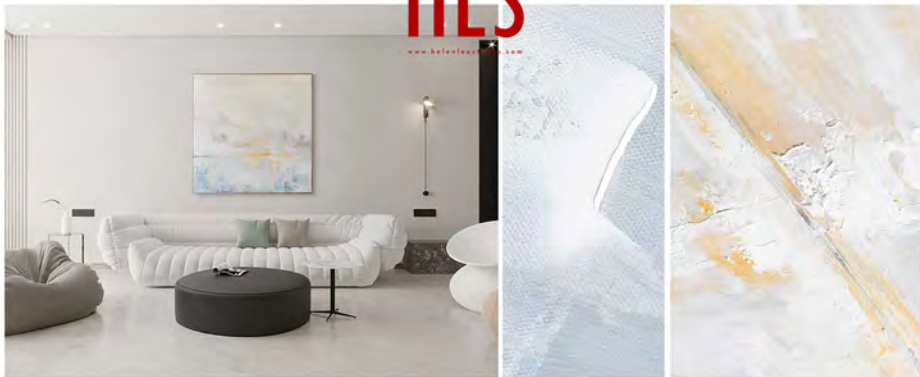

Size: W1000 x H1000 mm x D55 mm

Material: Painting

MORDEN STYLE - CONTINUATION OF LIFE AESTHETICS

WONDERFUL DISPLAY

HLS

www.helenleaux.com

SHUTTLE

Model: 20D0072