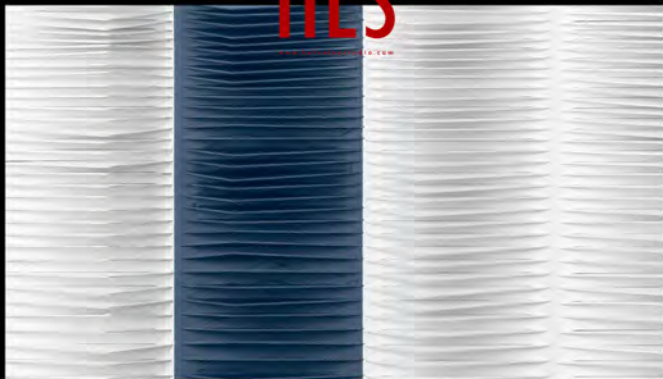

Model: 20H0110

Size: W1500 x H500 mm x D70 mm

Material: Mix Media

MORDEN LUXURY STYLE – CONTINUATION OF LIFE AESTHETICS

WONDERFUL DISPLAY

HLS

www.hlsinteriors.com

GOLDEN FOLD 2