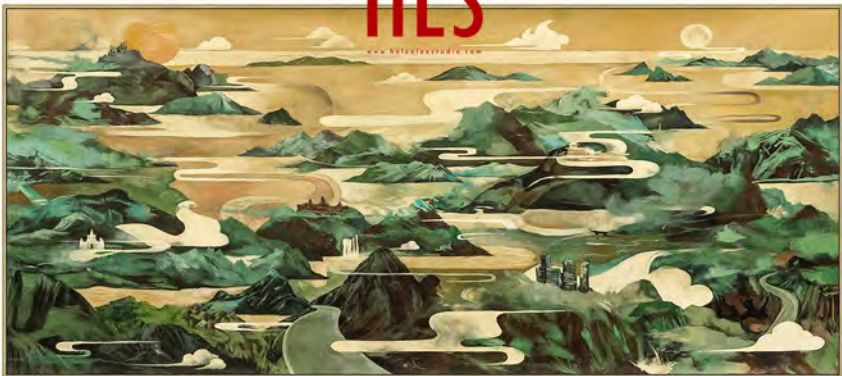

WONDERFUL DISPLAY

HLS

www.hlsartstudio.com

GUNSAN

Model: 20D0155

Size: W1800 x H800 mm x D55 mm

Material: Painting

MORDEN CHINESE STYLE – CONTINUATION OF LIFE AESTHETICS