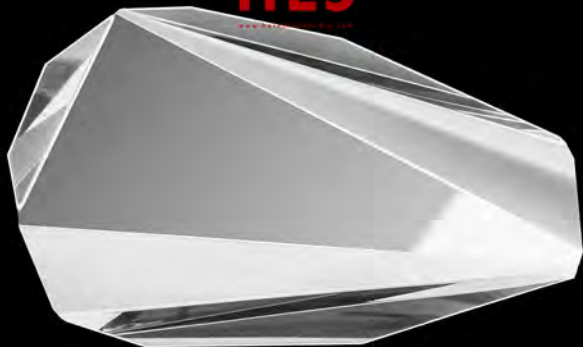

WONDERFUL DISPLAY

HLS

www.hlsdesign.com

ICE CRYSTALS

Model: 20P0004

Size: W1000 x H600 mm x D180 mm

Material: Mirror stainless steel

MODERN LUXURY STYLE – CONTINUATION OF LIFE AESTHETICS