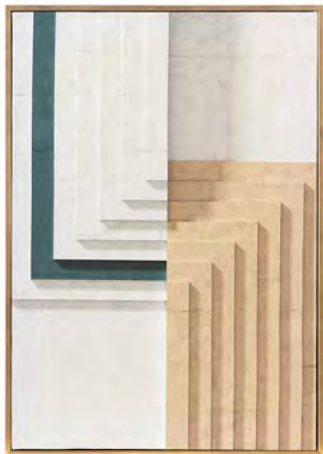

HLS

www.helmutkutschera.com