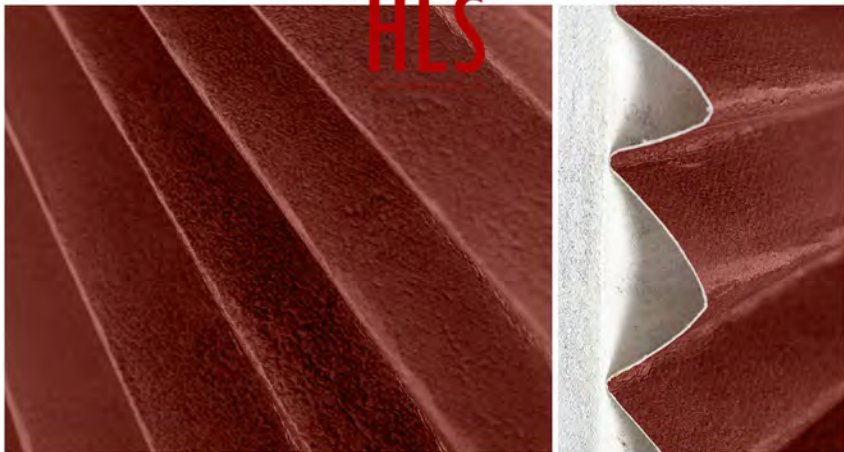

WONDERFUL DISPLAY

HLS

www.hls.com

SECTOR

Model: 20H0134

Size: W800 x H600 mm x D30 mm

Material: Mix Media

MORDEN STYLE – CONTINUATION OF LIFE AESTHETICS