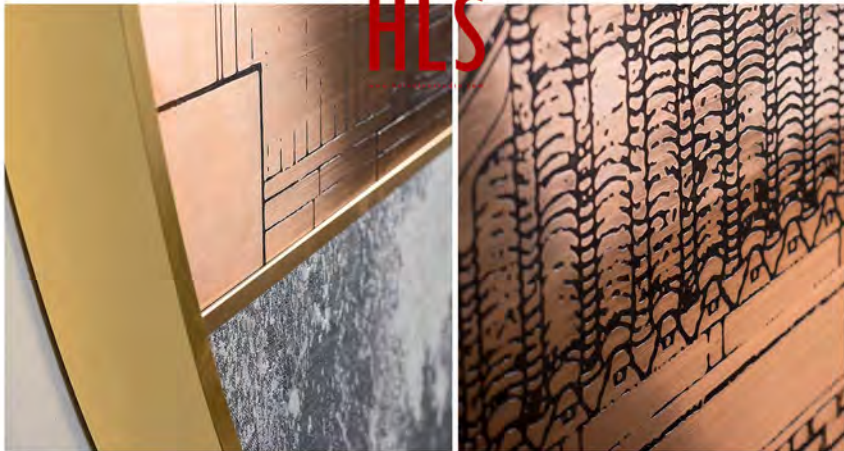

WONDERFUL DISPLAY

PATIO

Model: 20H0033

Size: W900 x H900 mm x D35 mm

Material: Mix Media

MÖRDN - CHINESE STYLE - CONTINUATION OF LIFE AESTHETICS