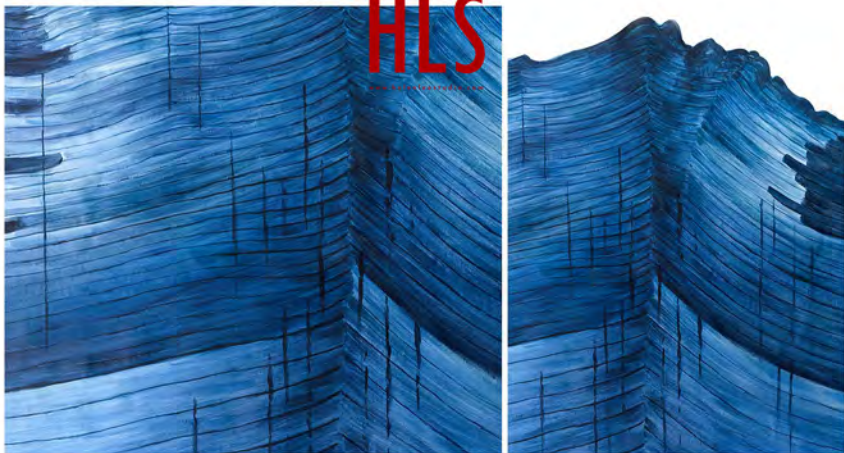

WONDERFUL DISPLAY

BLUE DESERT

Model: 20D0067

Size: W1000 x H1000 mm x D55 mm

Material: Painting

MORDEN STYLE – CONTINUATION OF LIFE AESTHETICS