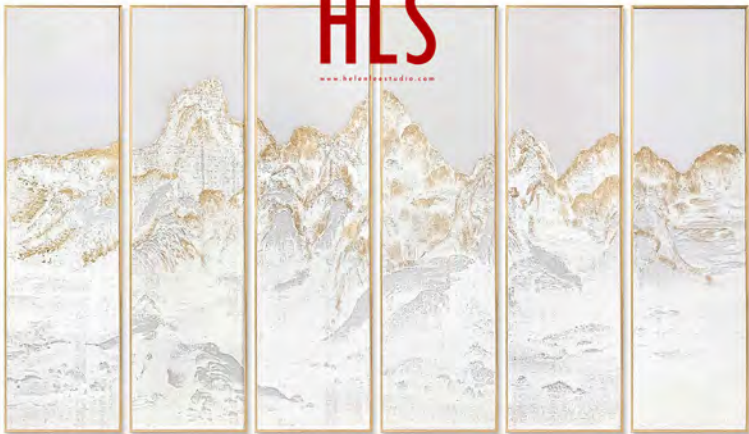

WONDERFUL DISPLAY

HLS

www.heleneastudio.com

PEAK

Model: 20P0102

Size: W3300 x H1800 mm x D55 mm

Material: Mix Media

MORDEN CHINESE STYLE – CONTINUATION OF LIFE AESTHETICS