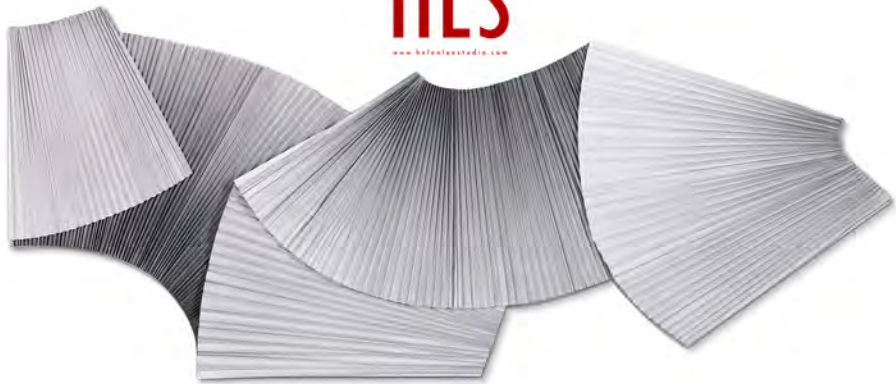

WONDERFUL DISPLAY

HLS

www.heleneestudio.com

STACK FAN

Model: 20H0225-1

Size: W1300 x H550 mm x D25 mm

Material: Mix Media

MORDEN-STYLE – CONTINUATION OF LIFE AESTHETICS