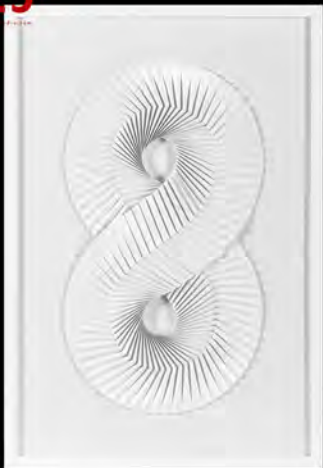

HLS

www.heleneestudio.com

ARRANGEMENT

Model: 20H0223

Size: W1750 x H1900 mm x D35 mm

Material: Mix Media

MORDEN STYLE – CONTINUATION OF LIFE AESTHETICS

HLS
HLS