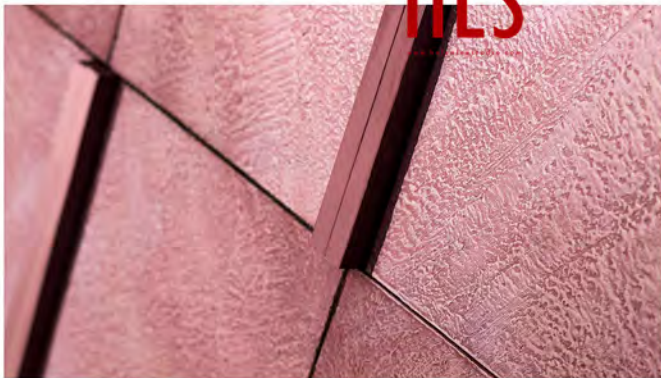

WONDERFUL DISPLAY

HLS

www.hlsinteriors.com

BUILDING BLOCKS

Model: 20H0252

Size: W800 x H960 mm x D40 mm

Material: Mix Media

MORDEN STYLE – CONTINUATION OF LIFE AESTHETICS