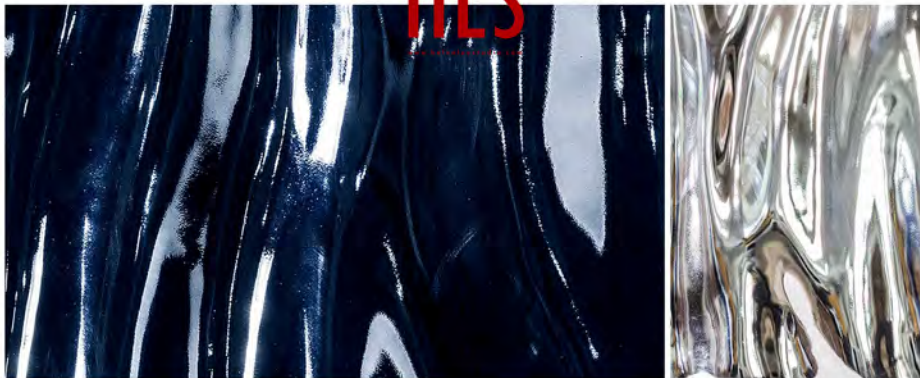

SILVER WHEEL

Model: 20H0273

Size: W1600 x H620 mm x D50 mm

Material: Mix Media

MORDEN STYLE – CONTINUATION OF LIFE AESTHETICS

WONDERFUL DISPLAY

HLS

www.hlsinteriors.com