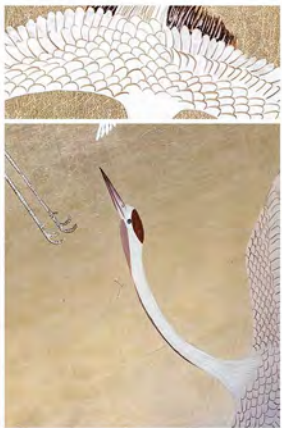

WONDERFUL DISPLAY

HLS

www.helenalexstudio.com

YUNSHAN

Model: 20D0386 20D0387

Size: W1200 x H1700 mm x D55 mm

Material: Painting

MORDEN CHINESE STYLE – CONTINUATION OF LIFE AESTHETICS