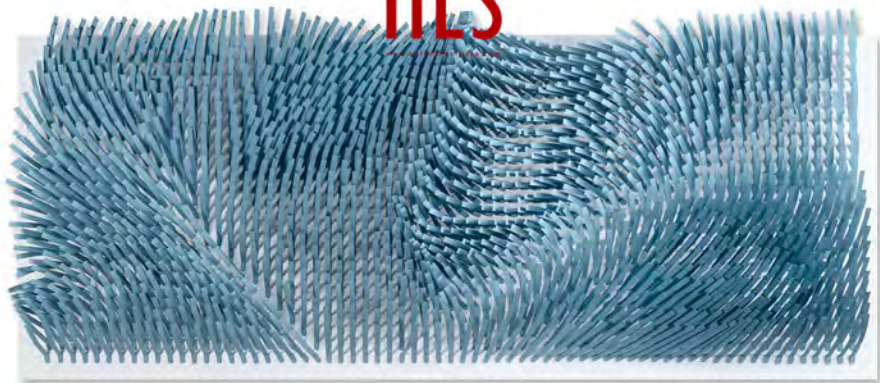

WONDERFUL DISPLAY

HLS

www.hlsart.com

RIPPLE

Model: 20D0203-1

Size: W2000 x H800 mm x D400 mm

Material: Mix Media

MORDEN STYLE - CONTINUATION OF LIFE AESTHETICS