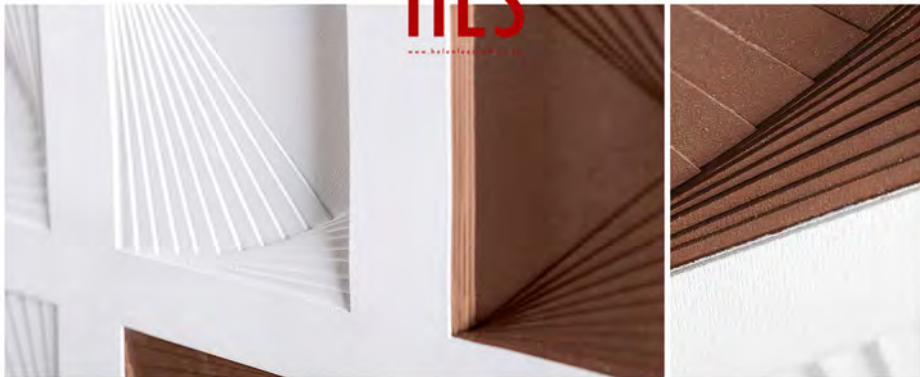

WONDERFUL DISPLAY

HLS

www.helenlarsen.com

MOCHA

Model: 20H0228 20H0229

Size: W700 x H1000 mm x D55 mm

Material: Mix Media

MORDEN STYLE - CONTINUATION OF LIFE AESTHETICS