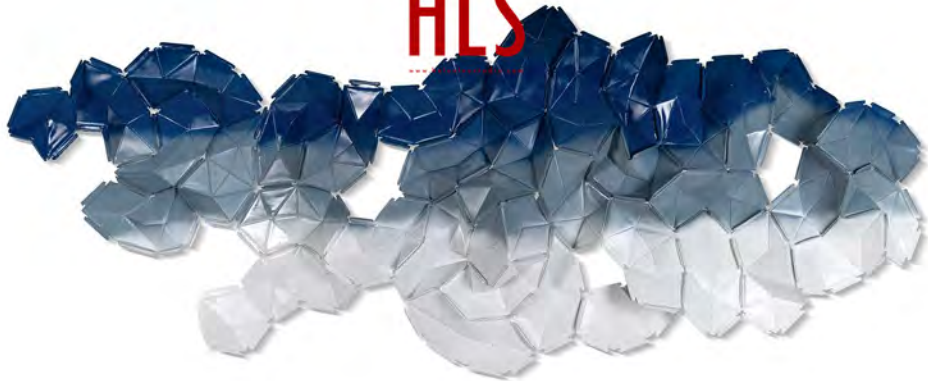

Model: 20H0276 20H0277 20H0278

Size: W1200 x H1400 mm x D70 mm

Material: Mix Media

MORDEN STYLE – CONTINUATION OF LIFE AESTHETICS

WONDERFUL DISPLAY

HLS

www.hls.com

SHUTTLE