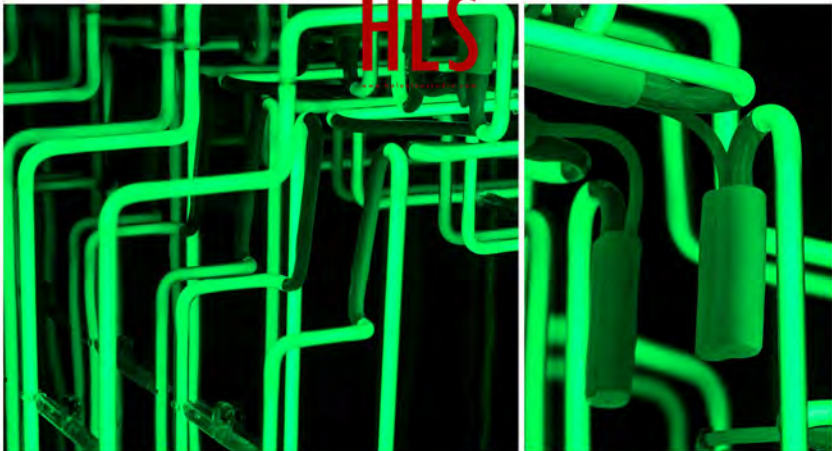

HLS

NEON LIGHTS

Model: 20P0132

Size: W1000 x H900 mm x D85 mm

Material: Mix Media

MODERN STYLE - CONTINUATION OF LIFE AESTHETICS

WONDERFUL DISPLAY

NEON LIGHTS