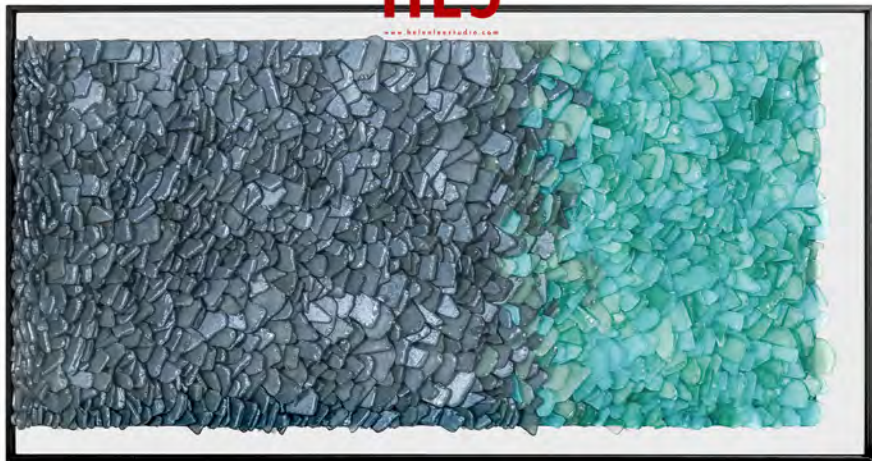

Size: W1300 x H670 mm x D30 mm

Material: Mix Media

MORDEN STYLE – CONTINUATION OF LIFE AESTHETICS

WONDERFUL DISPLAY

HLS

www.helenastudio.com

EMERALD

Model: 20H0349