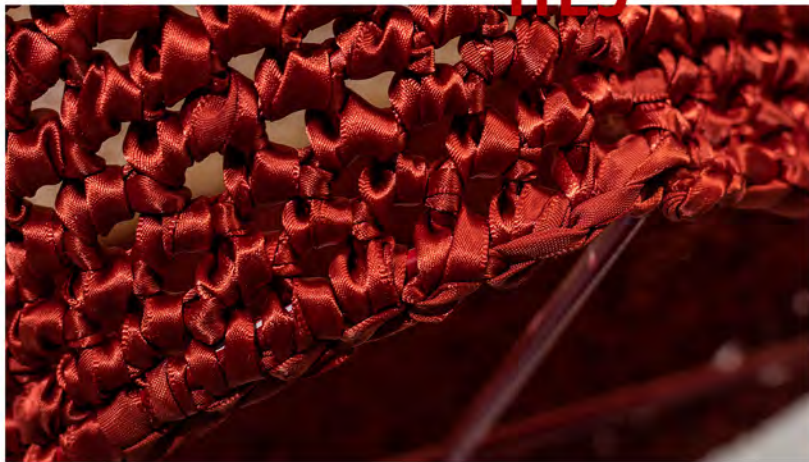

EXQUISITE

Model: 20P0230

Size: W800 x H1200 mm x D800mm

Material: Mix Media

MORDEN STYLE – CONTINUATION OF LIFE AESTHETICS

WONDERFUL DISPLAY

HLS

EXQUISITE