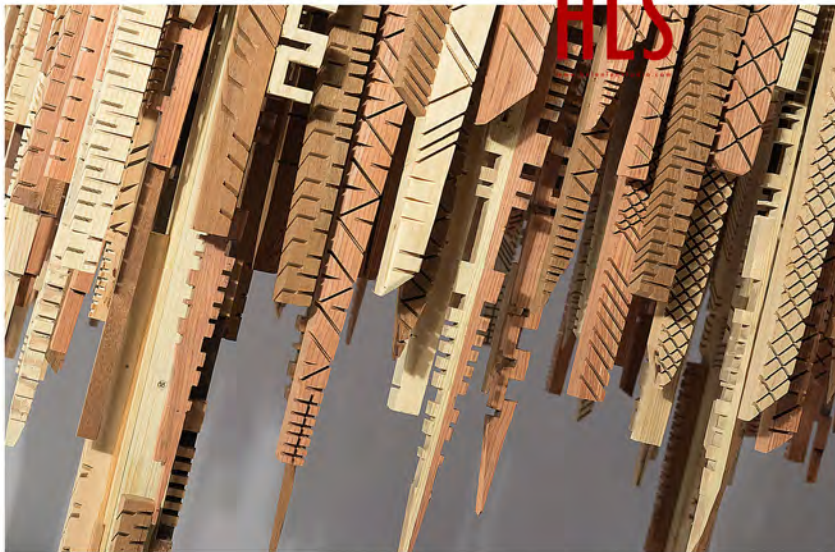

WONDERFUL DISPLAY

HLS

CITY

Model: 20H0354 20H0355 20H0356

Material: Mix Media

MORDEN STYLE – CONTINUATION OF LIFE AESTHETICS