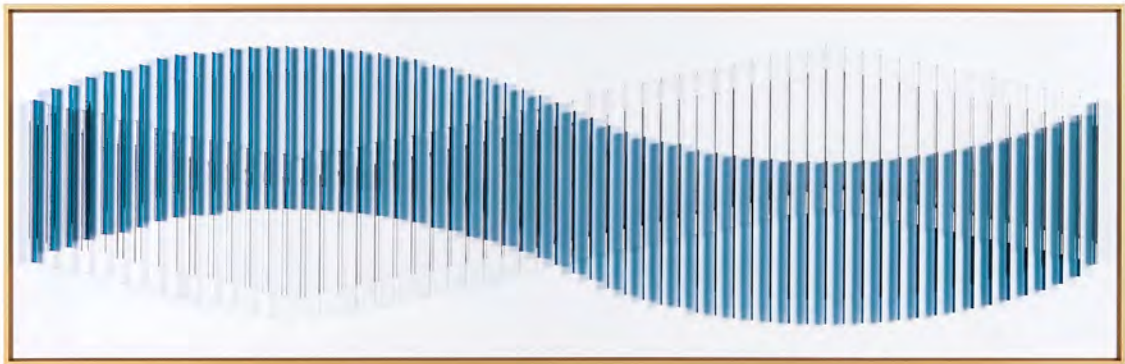

GEOMETRY

Model: 20H0315 20H0316

Size: W650 x H900 mm x D40 mm

Material: Mix Media

MORDEN STYLE – CONTINUATION OF LIFE AESTHETICS

WONDERFUL DISPLAY

HLS

www.helenastudio.com