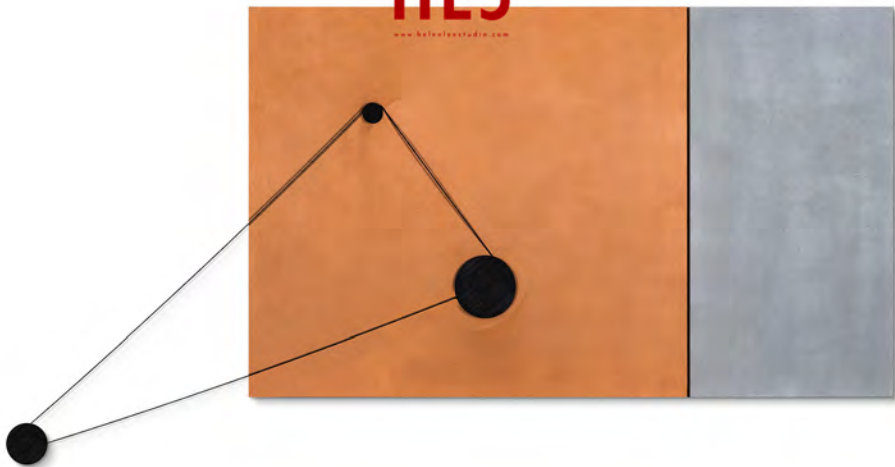

Model: 20H0347

Size: W1350 x H2000 mm x D40 mm

Material: Mix Media

MORDEN STYLE – CONTINUATION OF LIFE AESTHETICS

WONDERFUL DISPLAY

HLS

www.heleneastudio.com

SPAN