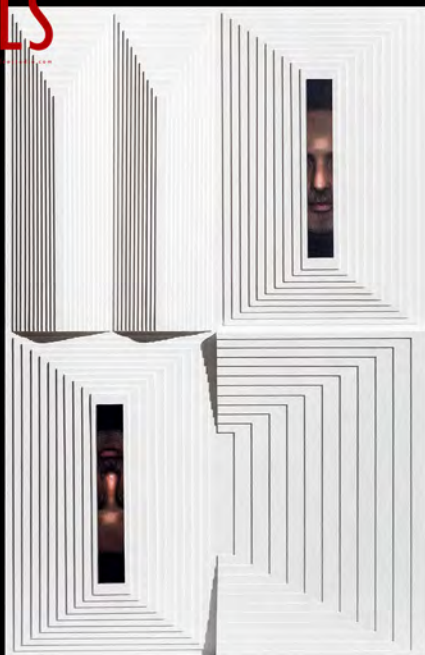

HLS
www.hls.com