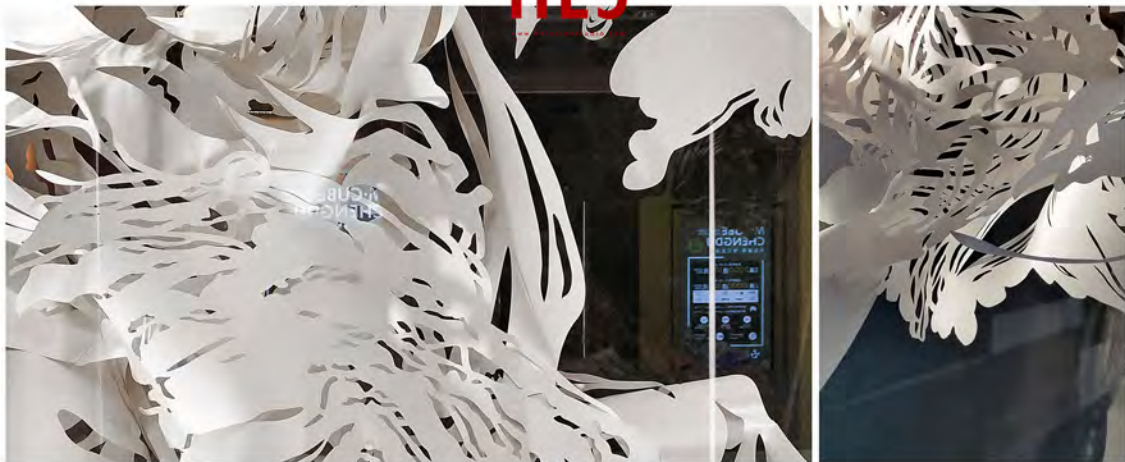

WONDERFUL DISPLAY

HLS

WHITE PARADISE

Model: 20P0260

Size: W7300 x H2800 mm x D1000 mm

Material: Mix Media

MORDEN STYLE – CONTINUATION OF LIFE AESTHETICS