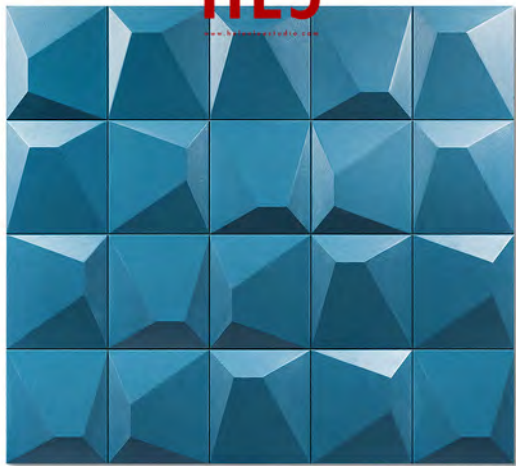

WONDERFUL DISPLAY

HLS

www.hlsinterior.com

RUBIK'S CUBE

Model: 20H0380

Size: W1000 x H900 mm x D50 mm

Material: Mix Media

MORDEN STYLE – CONTINUATION OF LIFE AESTHETICS