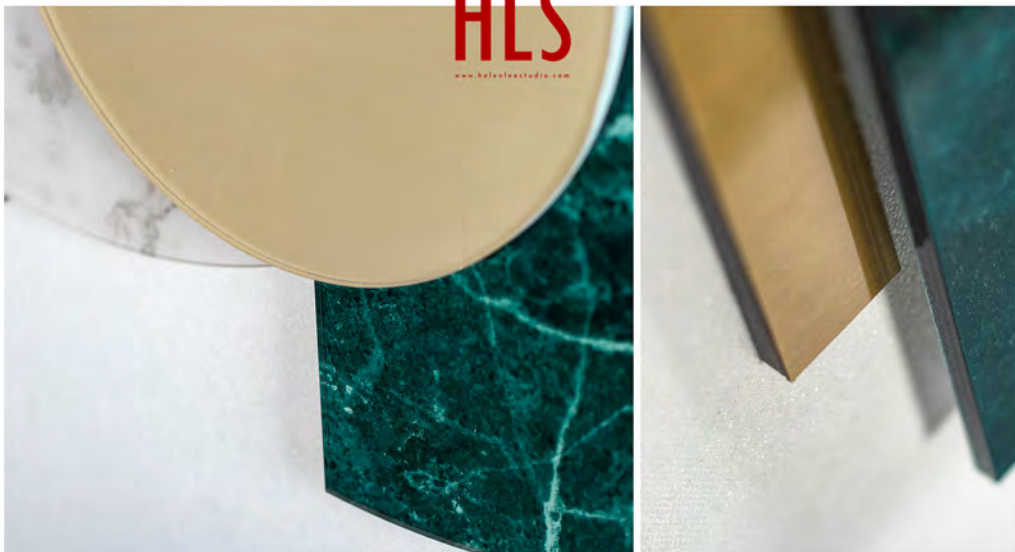

GEOMETRY

Model: 20H0315 20H0316

Size: W650 x H900 mm x D40 mm

Material: Mix Media

MORDEN STYLE – CONTINUATION OF LIFE AESTHETICS

WONDERFUL DISPLAY

HLS

www.helenastudio.com