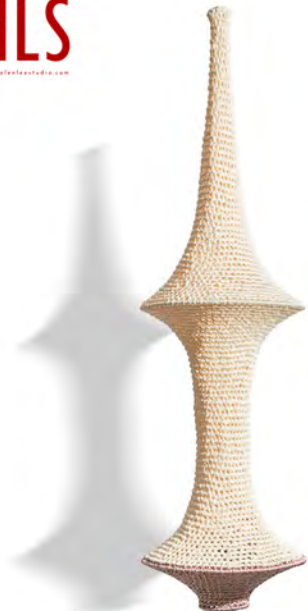

HLS

www.halenstudio.com