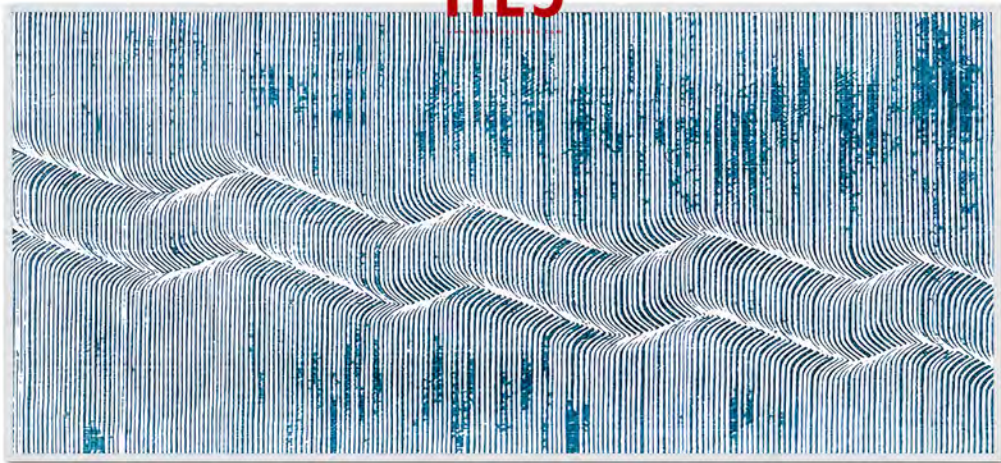

WHITE COTTON

Model: 20P0209

Size: W1500 x H650 mm x D50 mm

Material: Mix Media

MORDEN STYLE – CONTINUATION OF LIFE AESTHETICS

WONDERFUL DISPLAY

HLS

IRREGULAR