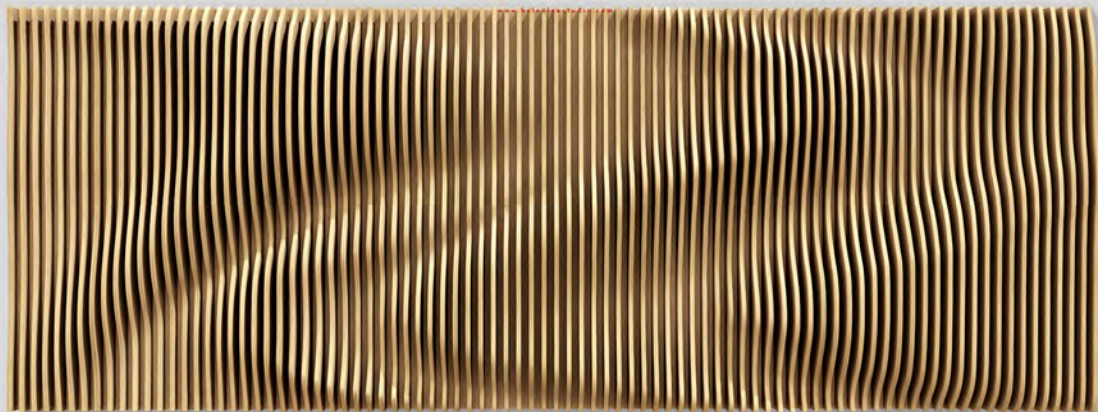

WONDERFUL DISPLAY

HLS

PULSATION

Model: 20H0372

Size: W2400 x H900 mm x D120 mm

Material: Mix Media

MORDEN STYLE – CONTINUATION OF LIFE AESTHETICS