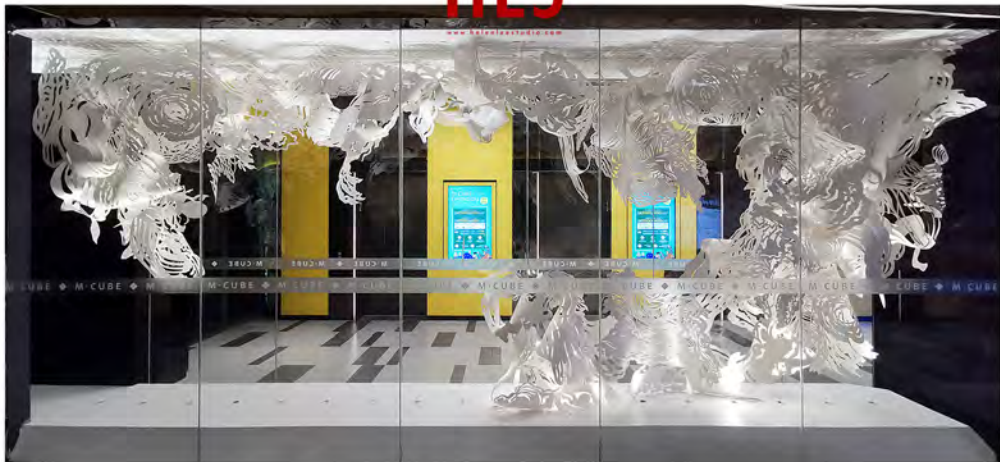

WONDERFUL DISPLAY

HLS

www.hlsartstudio.com

B SIDE

WHITE PARADISE

Model: 20P0260

Size: W7300 x H2800 mm x D1000 mm

Material: Mix Media

MORDEN STYLE – CONTINUATION OF LIFE AESTHETICS