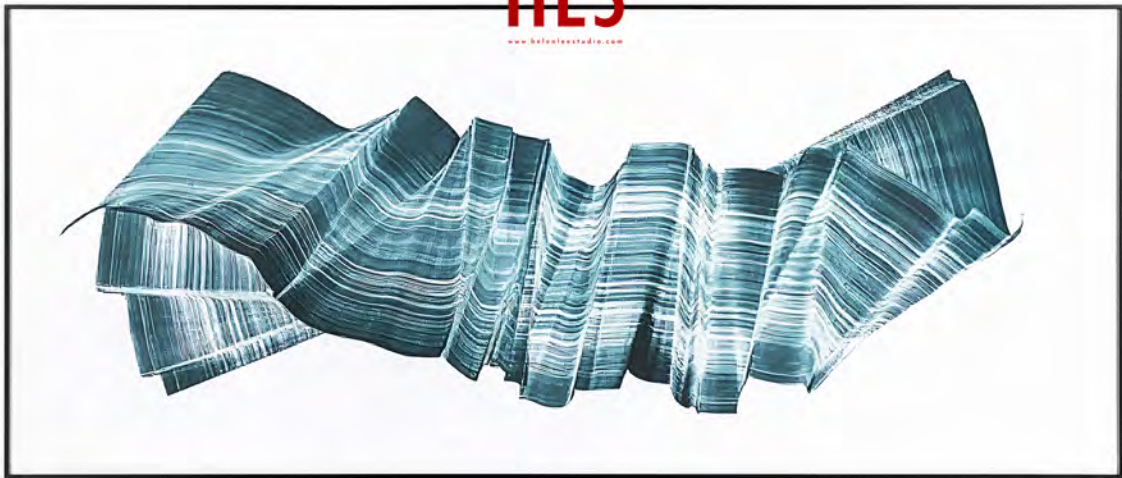

Material: Painting

MORDEN STYLE – CONTINUATION OF LIFE AESTHETICS

WONDERFUL DISPLAY

HLS

www.helenastudio.com

TACHIWA

Model: 20D0503

Size: W1300 x H550 mm x D55 mm