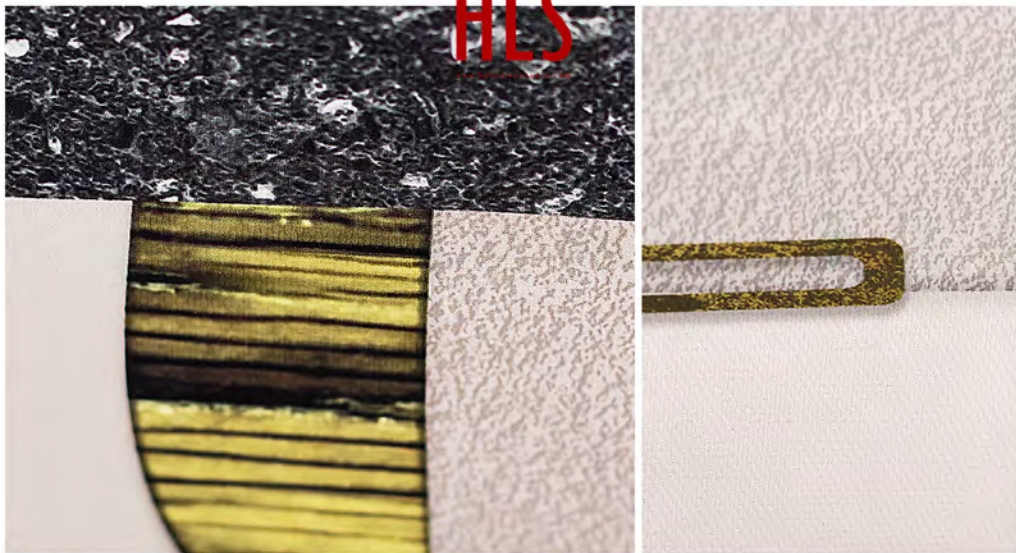

WONDERFUL DISPLAY

HLS

FIELD

Model: 20P0207 20P0208

Size: W600 x H600 mm x D55 mm

Material: Art Micro Jet

MORDEN STYLE – CONTINUATION OF LIFE AESTHETICS