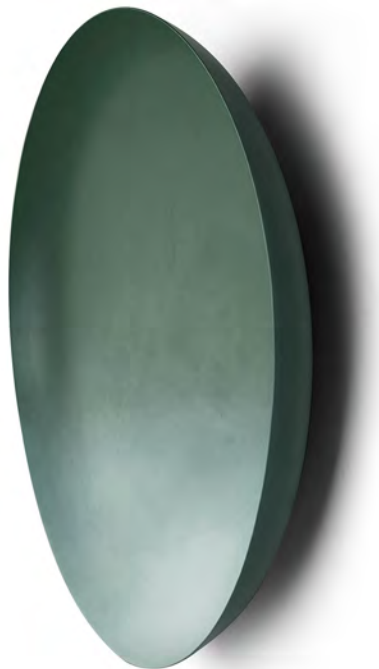

SIDE

MORDEN STYLE – CONTINUATION OF LIFE AESTHETICS