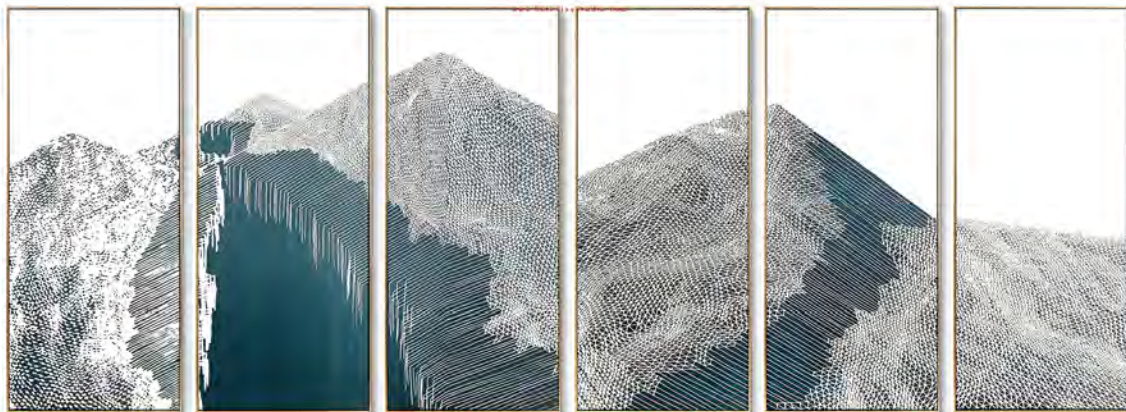

WONDERFUL DISPLAY

HLS

MOUNTAIN

Model: 20P0212 20P0213 20P0214 20P0215 20P0216 20P0217

Size: W650 x H1500 mm x D55 mm

Material: Mix Media

MODERN STYLE - CONTINUATION OF LIFE AESTHETICS