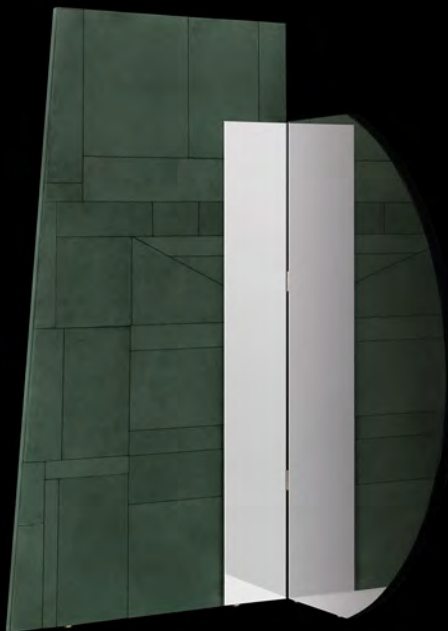

FISH EVERY YEAR

Model: 20H0357

Size: W400 x H500 mm x D200 mm

Material: Mix Media

MORDEN STYLE – CONTINUATION OF LIFE AESTHETICS

HLS

www.hlsentertainment.com

WONDERFUL DISPLAY