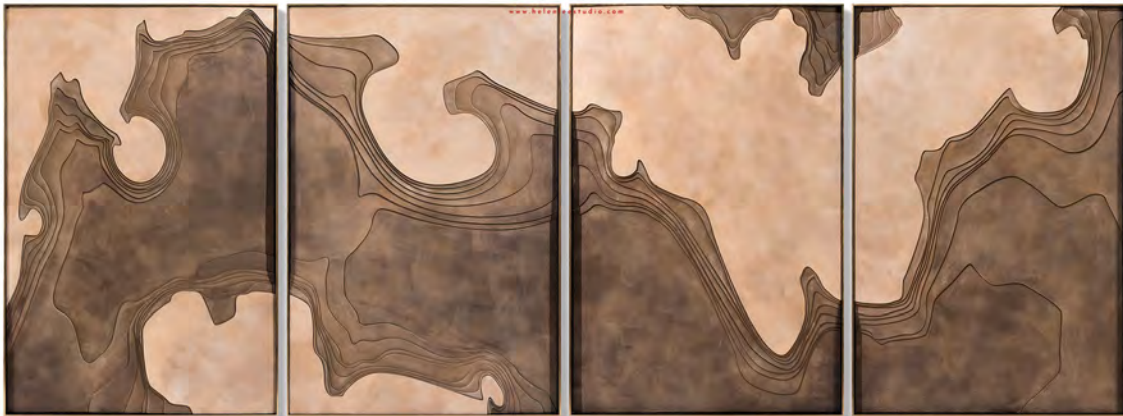

WONDERFUL DISPLAY

HLS

www.helenstudio.com

FLUCTUATION

Model: 20D0540

Size: W3200 x H1200 mm x D55 mm

Material: Mix Media

MORDEN STYLE – CONTINUATION OF LIFE AESTHETICS