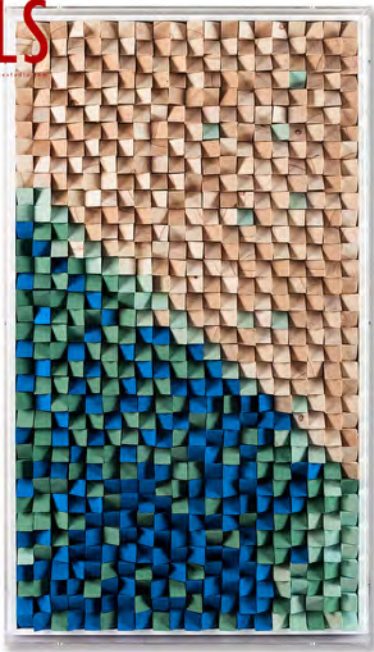

HLS

www.hls.be