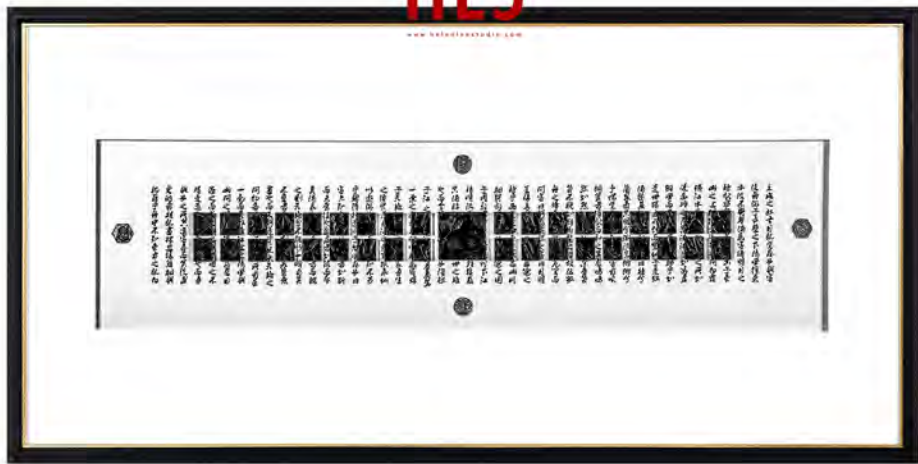

WONDERFUL DISPLAY

HLS

www.hlsdisplay.com

WORD MARK

Model: 20D0505

Size: W1400 x H700 mm x D45 mm

Material: Mix Media

MODERN CHINESE STYLE = CONTINUATION OF LIFE AESTHETICS