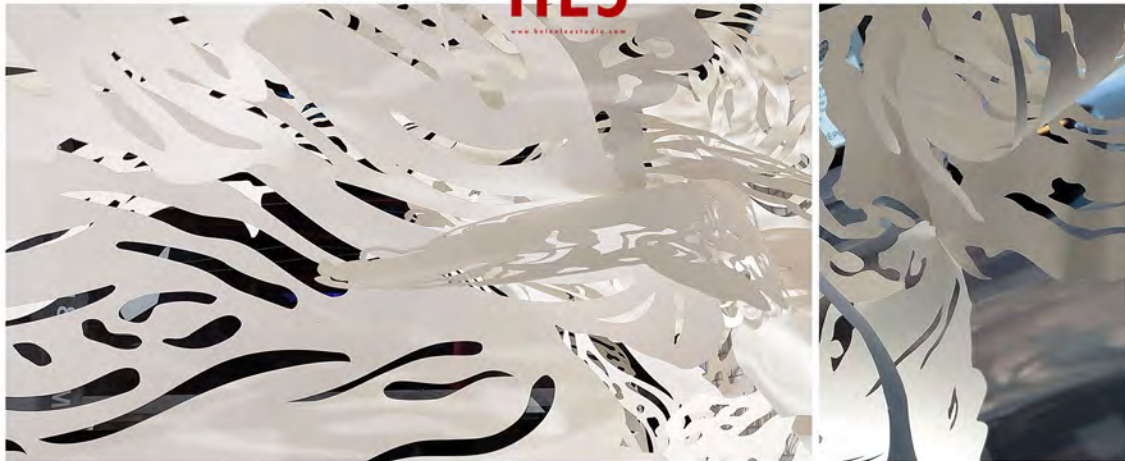

WONDERFUL DISPLAY

HLS

www.heliosastudio.com

MISTY

Model: 20P0257

Size: W6000 x H2800 mm x D1000 mm

Material: Mix Media

MORDEN STYLE – CONTINUATION OF LIFE AESTHETICS