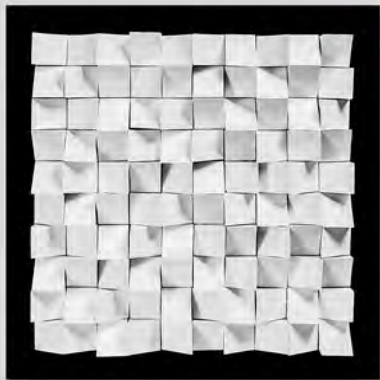

Size: W800 x H1200 x D180 mm

Material: Mix Media

MORDEN STYLE – CONTINUATION OF LIFE AESTHETICS

WONDERFUL DISPLAY

HLS

www.helmutstrasser.com

RUBIK'S CUBE

Model / 21H0094 21H0095