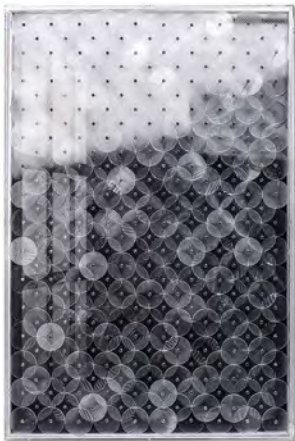

Model: 21H0074

Size: W620 x H1220 x D80 mm

Material: Mix Media

MORDEN STYLE – CONTINUATION OF LIFE AESTHETICS

WONDERFUL DISPLAY

HLS

www.helenalexstudio.com

PHANTOM.