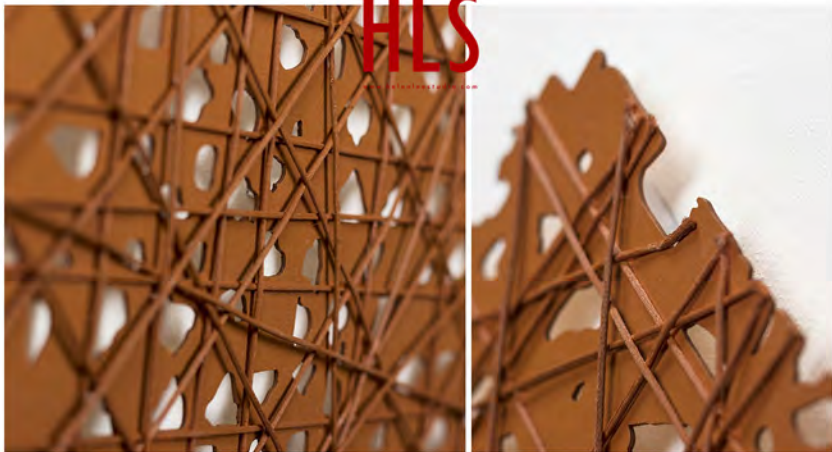

NET

Model: 21H0086

Size: W850 x H500 x D55 mm

Material: Mix Media

MORDEN STYLE - CONTINUATION OF LIFE AESTHETICS

WONDERFUL DISPLAY

HLS

www.hlsinteriors.com