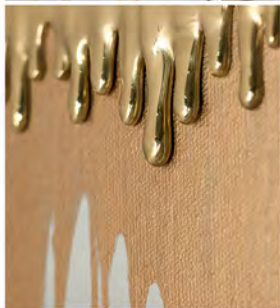

HLS

www.helmutlangstudio.com