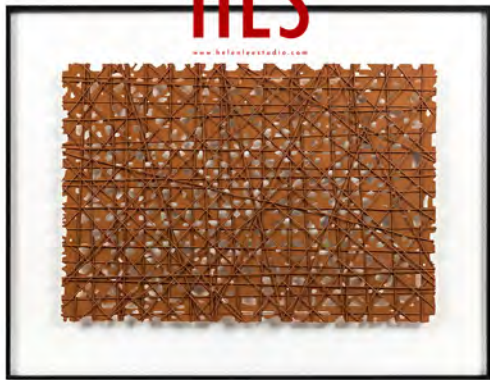

NET

Model: 21H0086

Size: W850 x H500 x D55 mm

Material: Mix Media

MORDEN STYLE - CONTINUATION OF LIFE AESTHETICS

WONDERFUL DISPLAY

HLS

www.hlsinteriors.com