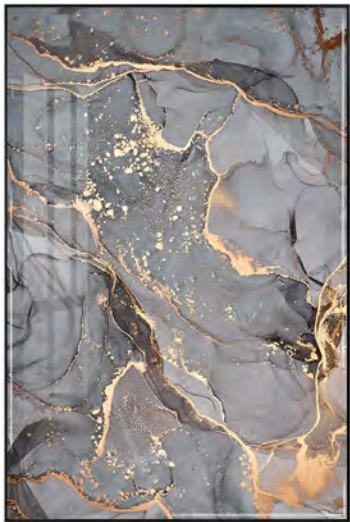

Model: 21D0066 21D0067

Size: W600 x H900 x D35 mm

Material: Painting

MORDEN STYLE - CONTINUATION OF LIFE AESTHETICS

HLS

www.helmutlang.com

WONDERFUL DISPLAY

HLS