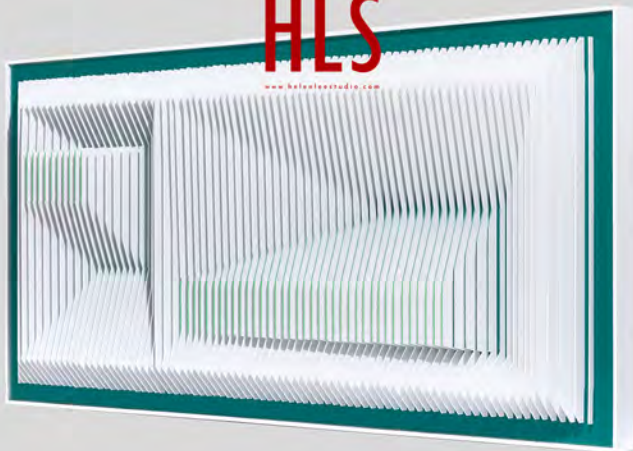

WONDERFUL DISPLAY

HLS

www.helentextstudio.com

COUPLING

Model: 21H0089

Size: W1200 x H600 x D110 mm

Material: Mix Media

MODERN STYLE - CONTINUATION OF LIFE AESTHETICS