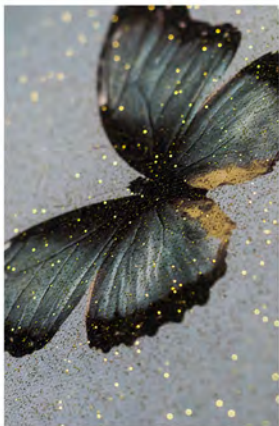

HLS

www.heliosstudio.com