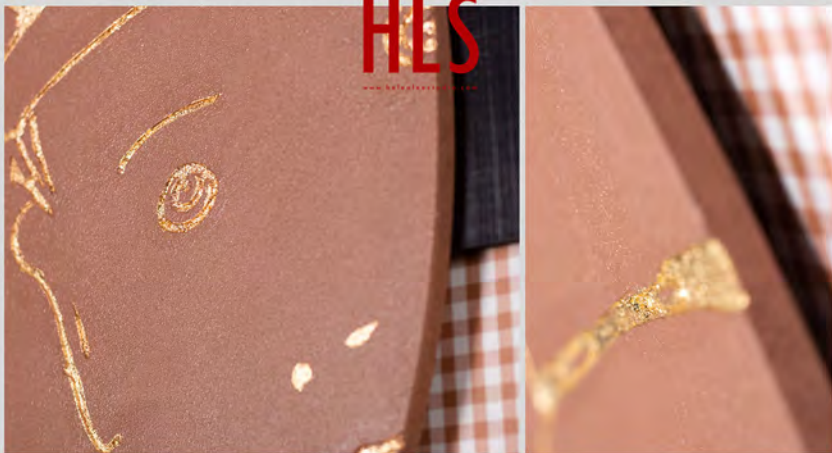

www.helenelise.com

WONDERFUL LIFE

Model: 21D0074

Size: W1090 x H1030 x D40 mm

Material: Mix Media

[MORDEN] STYLE [CONTINUATION OF LIFE AESTHETICS]

WONDERFUL DISPLAY

HLS