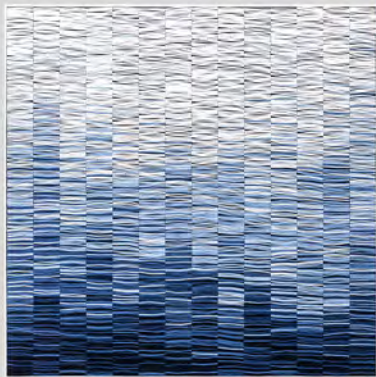

HLS

www.helenradio.com

BLUE RIVER

Model: 21H0038 21H0039

Size: W1000 x H1000 x D55 mm

Material: Mix Media

MÖRDERN STYLL - CONTINUATION OF LIFE AESTHETICS

WONDERFUL DISPLAY