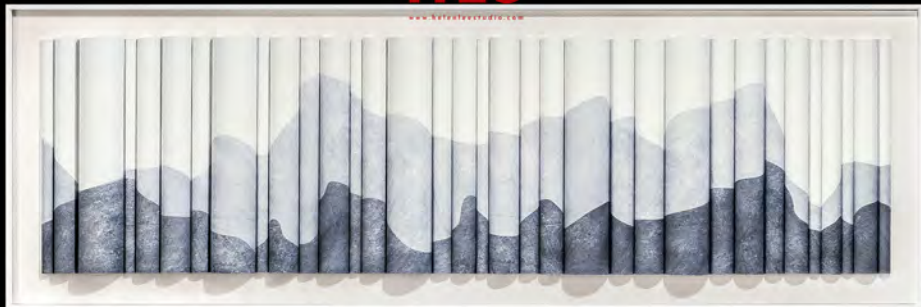

Size: W800 x H800 x D60 mm

Material: Mix Media

MORDEN STYLE – CONTINUATION OF LIFE AESTHETICS

WONDERFUL DISPLAY

HLS

www.hetututu.com

CHANGE

Model: 21H0089