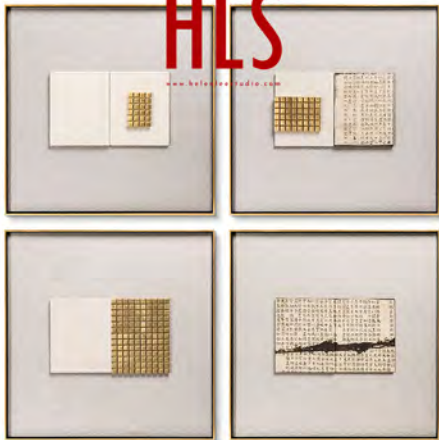

Size: W800 x H1200 x D55 mm

Material: Mix Media

MORDEN STYLE – CONTINUATION OF LIFE AESTHETICS

HLS

www.helmutlangstudio.com

WONDERFUL DISPLAY

HLS

www.helenjoo.com