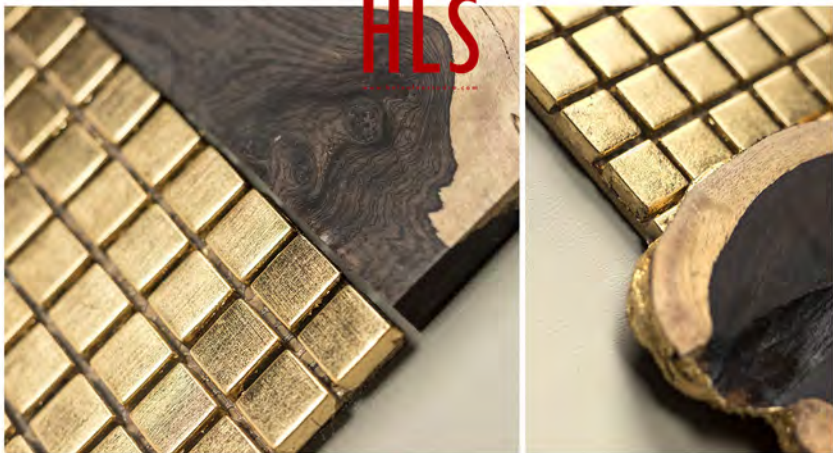

WONDERFUL DISPLAY

HLS

www.hlsdisplay.com

FUSION

Model : 21H0150 21H0151

Size : W600 x H800 x D55 mm W400 x H400 x D55 mm

Material : Mix Media

MORDEN CHINESE STYLE – CONTINUATION OF LIFE AESTHETICS