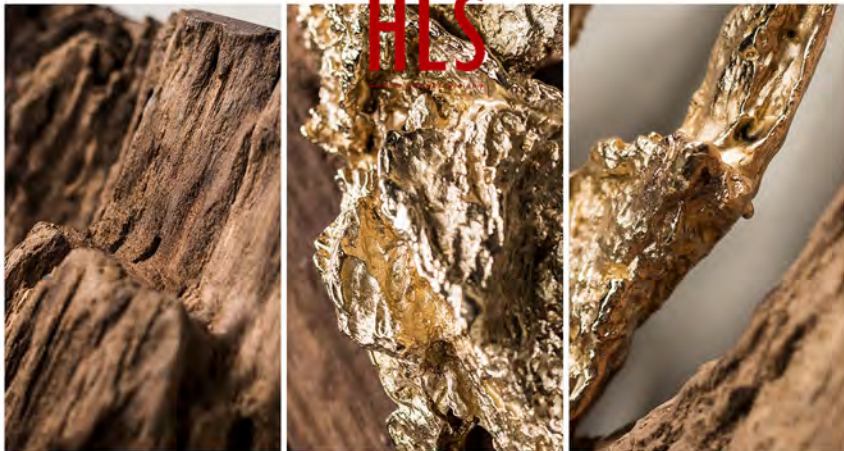

WONDERFUL DISPLAY

ETERNAL LIFE

Model: 21H0137

Size: W1600 x H1250 x D55 mm

Material: Mix Media

MORDEN CHINESE STYLE – CONTINUATION OF LIFE AESTHETICS