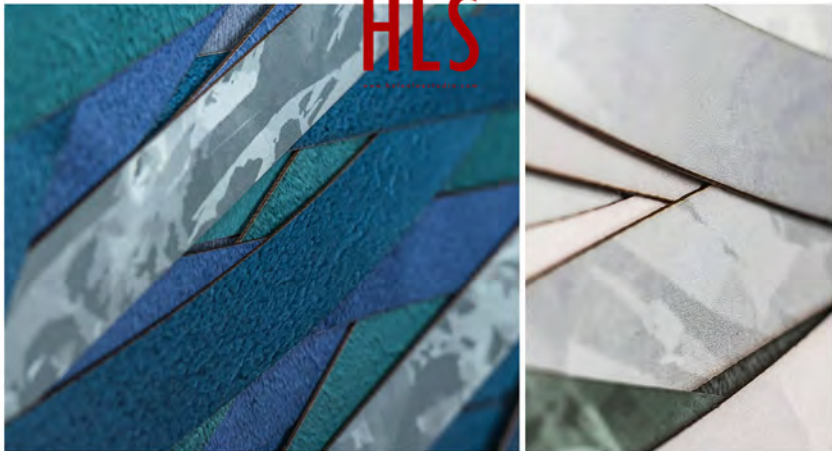

STAGGERED

Model: 21H0041 21H0042

Size: W800 x H1200 x D55 mm

Material: Mix Media

MORDEN STYLE – CONTINUATION OF LIFE AESTHETICS

WONDERFUL DISPLAY

STAGGERED

Model: 21H0041 21H0042