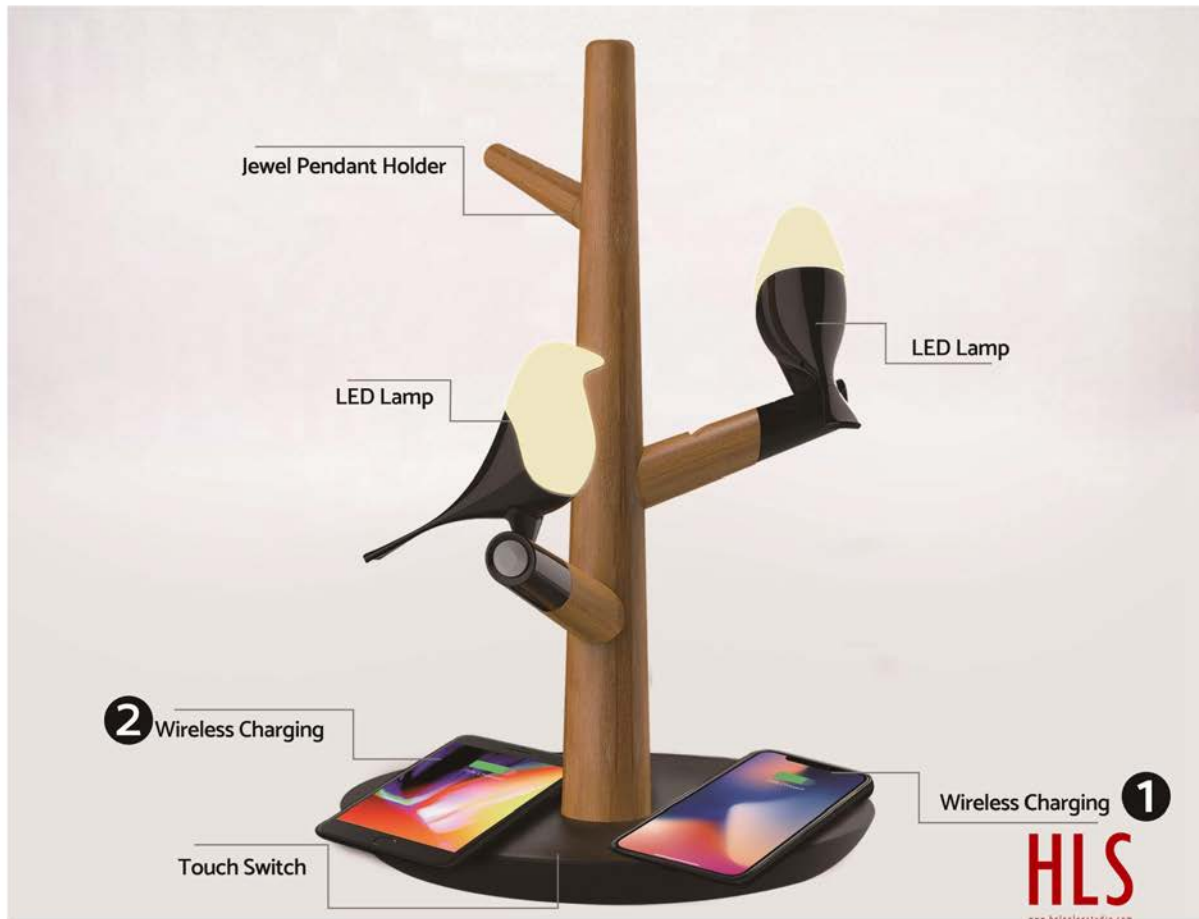

Carton Qty: 12pcs/ctn

产品名称: 喜上梢 (智能感应灯)

产品介绍: 鸟灯: 人体感应, 光控感应, 触摸感应 | 易取式LED灯 | 磁吸固定 | 内置锂电池

材 质: PC+ABS+硅胶+实木

产品净重: 1.1kg

产品毛重: 1.25kg

包装尺寸: 180 * 180 * 300mm

产品尺寸: 195 * 195 * 320mm

电池容量: 50MAH

装箱清单: 树枝1个, 鸟灯2个, 蛋1个或2个, 充电线1个, 3M胶背贴2个, 说明书1个

装箱数量: 12个/箱

HLS

NEW Arrival

*Dual Wireless Charging
Night Light
Tray & Hanger*

HLS
www.hls.com

Dual Wireless Charging+Night Light + Tray & Hanger
双无线充电+夜灯+托盘和衣架

User Manual

Step 1: Screw the hanger into the post

Step 2: Screw the post into the base

Step 3: Install the corresponding adapter head for your regions and connect to the power supply

Step 4: Check the power connection by touching the switch