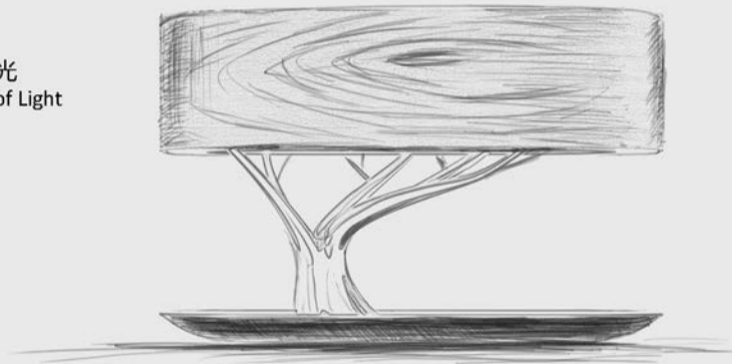

Function

LED Lamp
Wireless charging

Bluetooth speaker
Analog clock

树之光
Tree of Light

HLS

Swipe for brightness adjustment
无级调光

Long touch for sleeping mode
长按进入睡眠模式

Wireless Speaker
无线扬声器