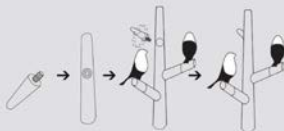

Carton Qty: 12pcs/ctn

产品名称: 喜上梢 (智能感应灯)

产品介绍: 鸟灯: 人体感应, 光控感应, 触摸感应 | 易取式LED灯 | 磁吸固定 | 内置锂电池

材 质: PC+ABS+硅胶+实木

产品净重: 1.1kg

产品毛重: 1.25kg

包装尺寸: 180 * 180 * 300mm

产品尺寸: 195 * 195 * 320mm

电池容量: 50MAH

装箱清单: 树枝1个, 鸟灯2个, 蛋1个或2个, 充电线1个, 3M胶背贴2个, 说明书1个

装箱数量: 12个/箱

HLS

NEW Arrival

*Dual Wireless Charging
Night Light
Tray & Hanger*

HLS
www.hls.com

Dual Wireless Charging+Night Light + Tray & Hanger
双无线充电+夜灯+托盘和衣架

User Manual

Step 1: Screw the hanger into the post

Step 2: Screw the post into the base

Step 3: Install the corresponding adapter head for your regions and connect to the power supply

Step 4: Check the power connection by touching the switch