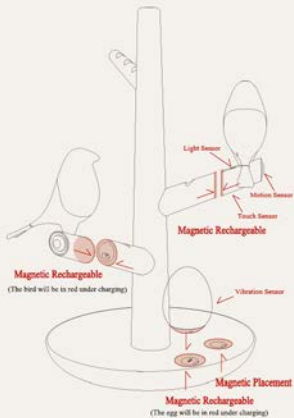

人体感应

LIGHT SENSOR

光控感应

Turn off automatically in the daytime or when there is light,
environmental protection and energy saving, turn on when
you come, and turn off when you go out

HLS

两只鸟灯均可取下，或者依附以磁吸的方式固定在背贴上，背贴后有3M胶用于固定。集聚了移动性和灵活性的使用方式，可让小巧的鸟灯随时随地为您服务。

Two magpie can be removed, equipped with magnetic suction base and with strong 3M glue, it can be installed in any place. Moving lighting, flexible using, convenient and atmosphere light everywhere.

VIBRATION
SENSING

蛋灯震控感应，拍第一次为一档亮光，拍第二次为二档亮光，第三拍为关灯

内置可循环充电使用的锂电池，将鸟灯吸附在树枝末端即可开始充电，充满电只需30分钟。磁吸式的充电、固定方式使充电过程更方便且不影响产品使用。

MAGNETIC
CONTACT
HLS

P/N: Maglamp

Description: Motion & Touch Sensitive Soothing LED

Light | Detachable LED Lights | Magnetic Mounts | Built-in Battery

Material: PC+ABS+Silicon+Wood

N.W: 1.1kg

G.W: 1.25kg

Package Size: 180 * 180 * 300mm

Product Size: 195 * 195 * 320mm

Battery Capacity: 50MAH/each

Package Includes: Tree Stand x1, Bird Light x2, Eggie Light x1 or 2, Usb Cable x1, 3M Holder x2, User Manual x1.