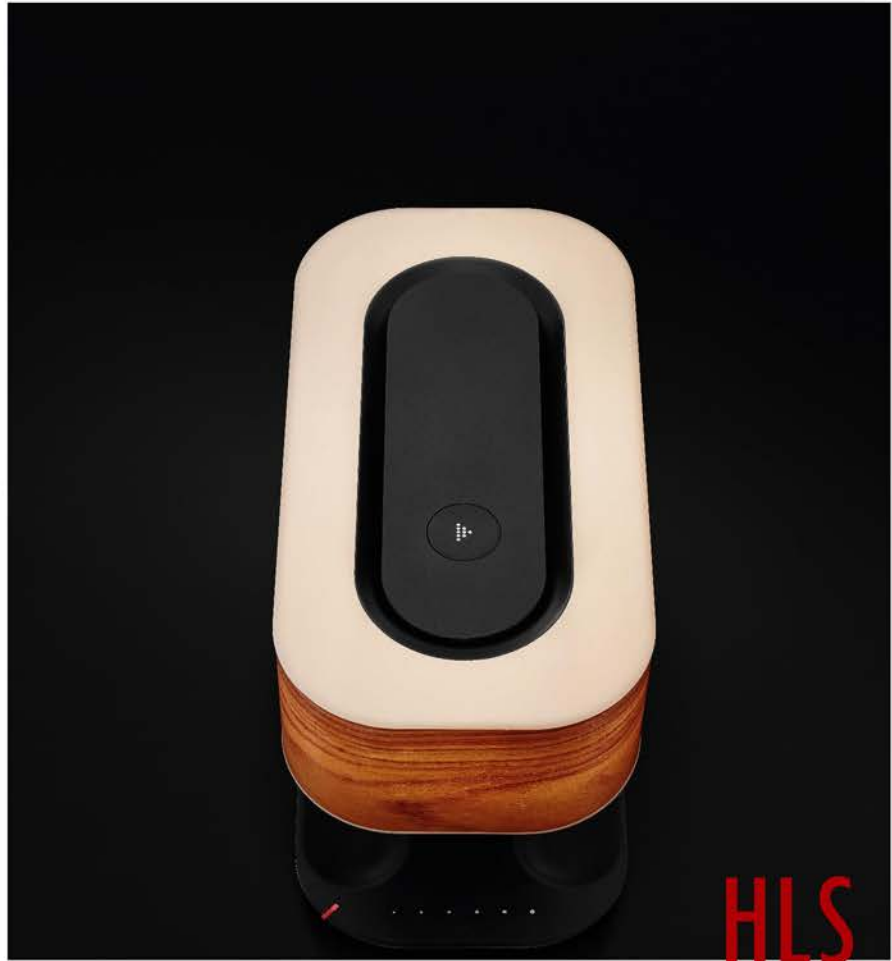

Function

LED Lamp
Wireless charging

Bluetooth speaker
Analog clock

树之光
Tree of Light

HLS

Swipe for brightness adjustment
无级调光

Long touch for sleeping mode
长按进入睡眠模式

Wireless Speaker
无线扬声器