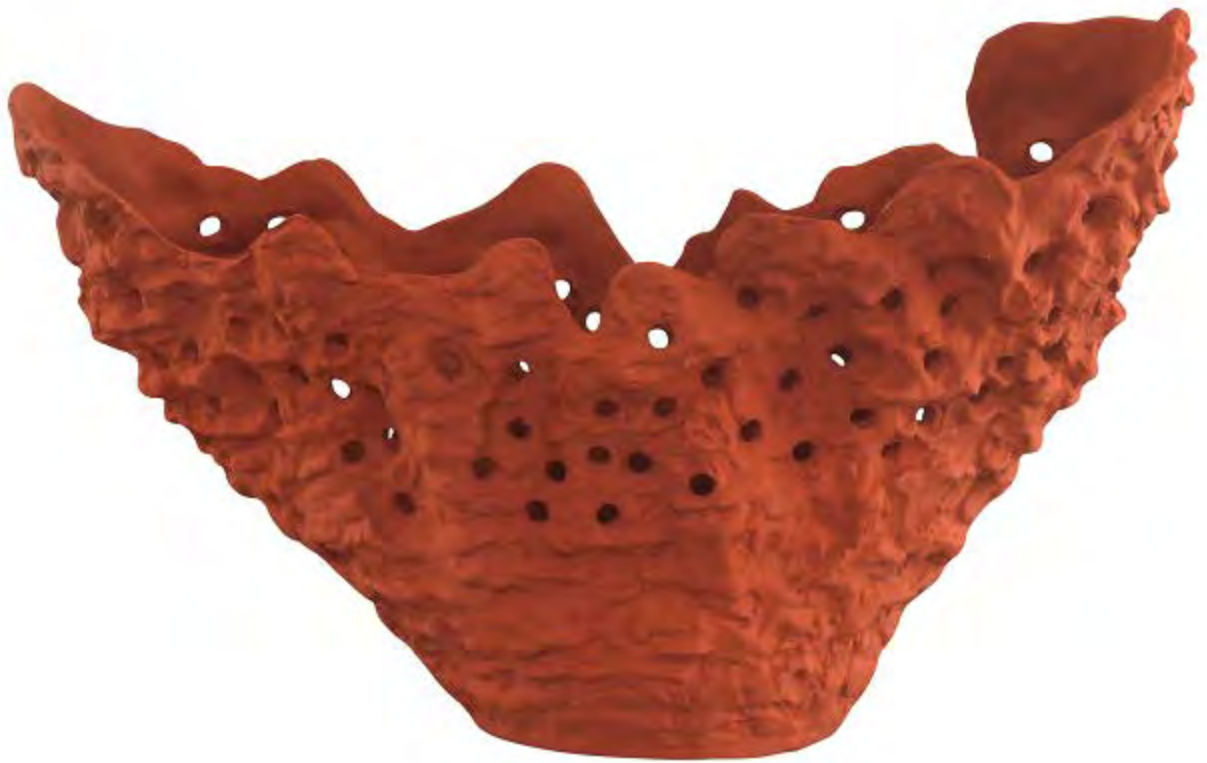

HLS

www.helenleestudio.com

L650*W120*H300

玻璃摆件

L420*W100*H150

玻璃摆件

L210*W210*H330

玻璃花器

L210*W210*H410

玻璃花器

L460*W280*H190

玻璃果盘

L400*W400*H200

玻璃果盘

L390*W390*H160

玻璃果盘

产品型号: PS-210030-1

产品型号: PS-210031-1

L340*W340*H200

玻璃花器

A sculpture composed of several white, speckled rectangular blocks of varying sizes. A black vertical bar is positioned in the center, with a small, reflective gold sphere resting on a block to its left. The entire piece is set against a plain white background.