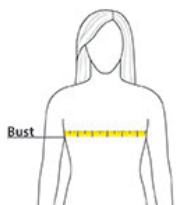

Gildan® Women's Ultra Cotton® 100% US Cotton T-Shirt.
2000L

PRODUCT MEASUREMENTS

| | XS | S | M | L | XL | 2XL | 3XL |
|---------------------|--------|--------|--------|--------|--------|--------|--------|
| Body Length at Back | 23 1/2 | 25 | 26 | 27 | 28 | 29 | 30 |
| Bust | 16 | 18 | 20 | 22 | 24 | 26 | 28 |
| Sleeve Length | 12 3/4 | 13 3/4 | 14 1/2 | 15 1/2 | 16 1/2 | 17 1/2 | 18 1/2 |

Body Length at Back: Measured from high point shoulder to finished hem at back.

Bust: Measured across the chest one inch below armhole when laid flat.

Sleeve Length: Start at center of neck and measure down shoulder, down sleeve to hem.

SIZE CHARTS

| | XS | S | M | L | XL | 2XL | 3XL |
|------|-----|-----|------|-------|-------|-------|-------|
| Size | 0/2 | 4/6 | 8/10 | 12/14 | 16/18 | 20/22 | 24/26 |

HOW TO MEASURE

BUST

Measure under the arm and around the fullest part of the bust with arms down, keeping tape horizontal.