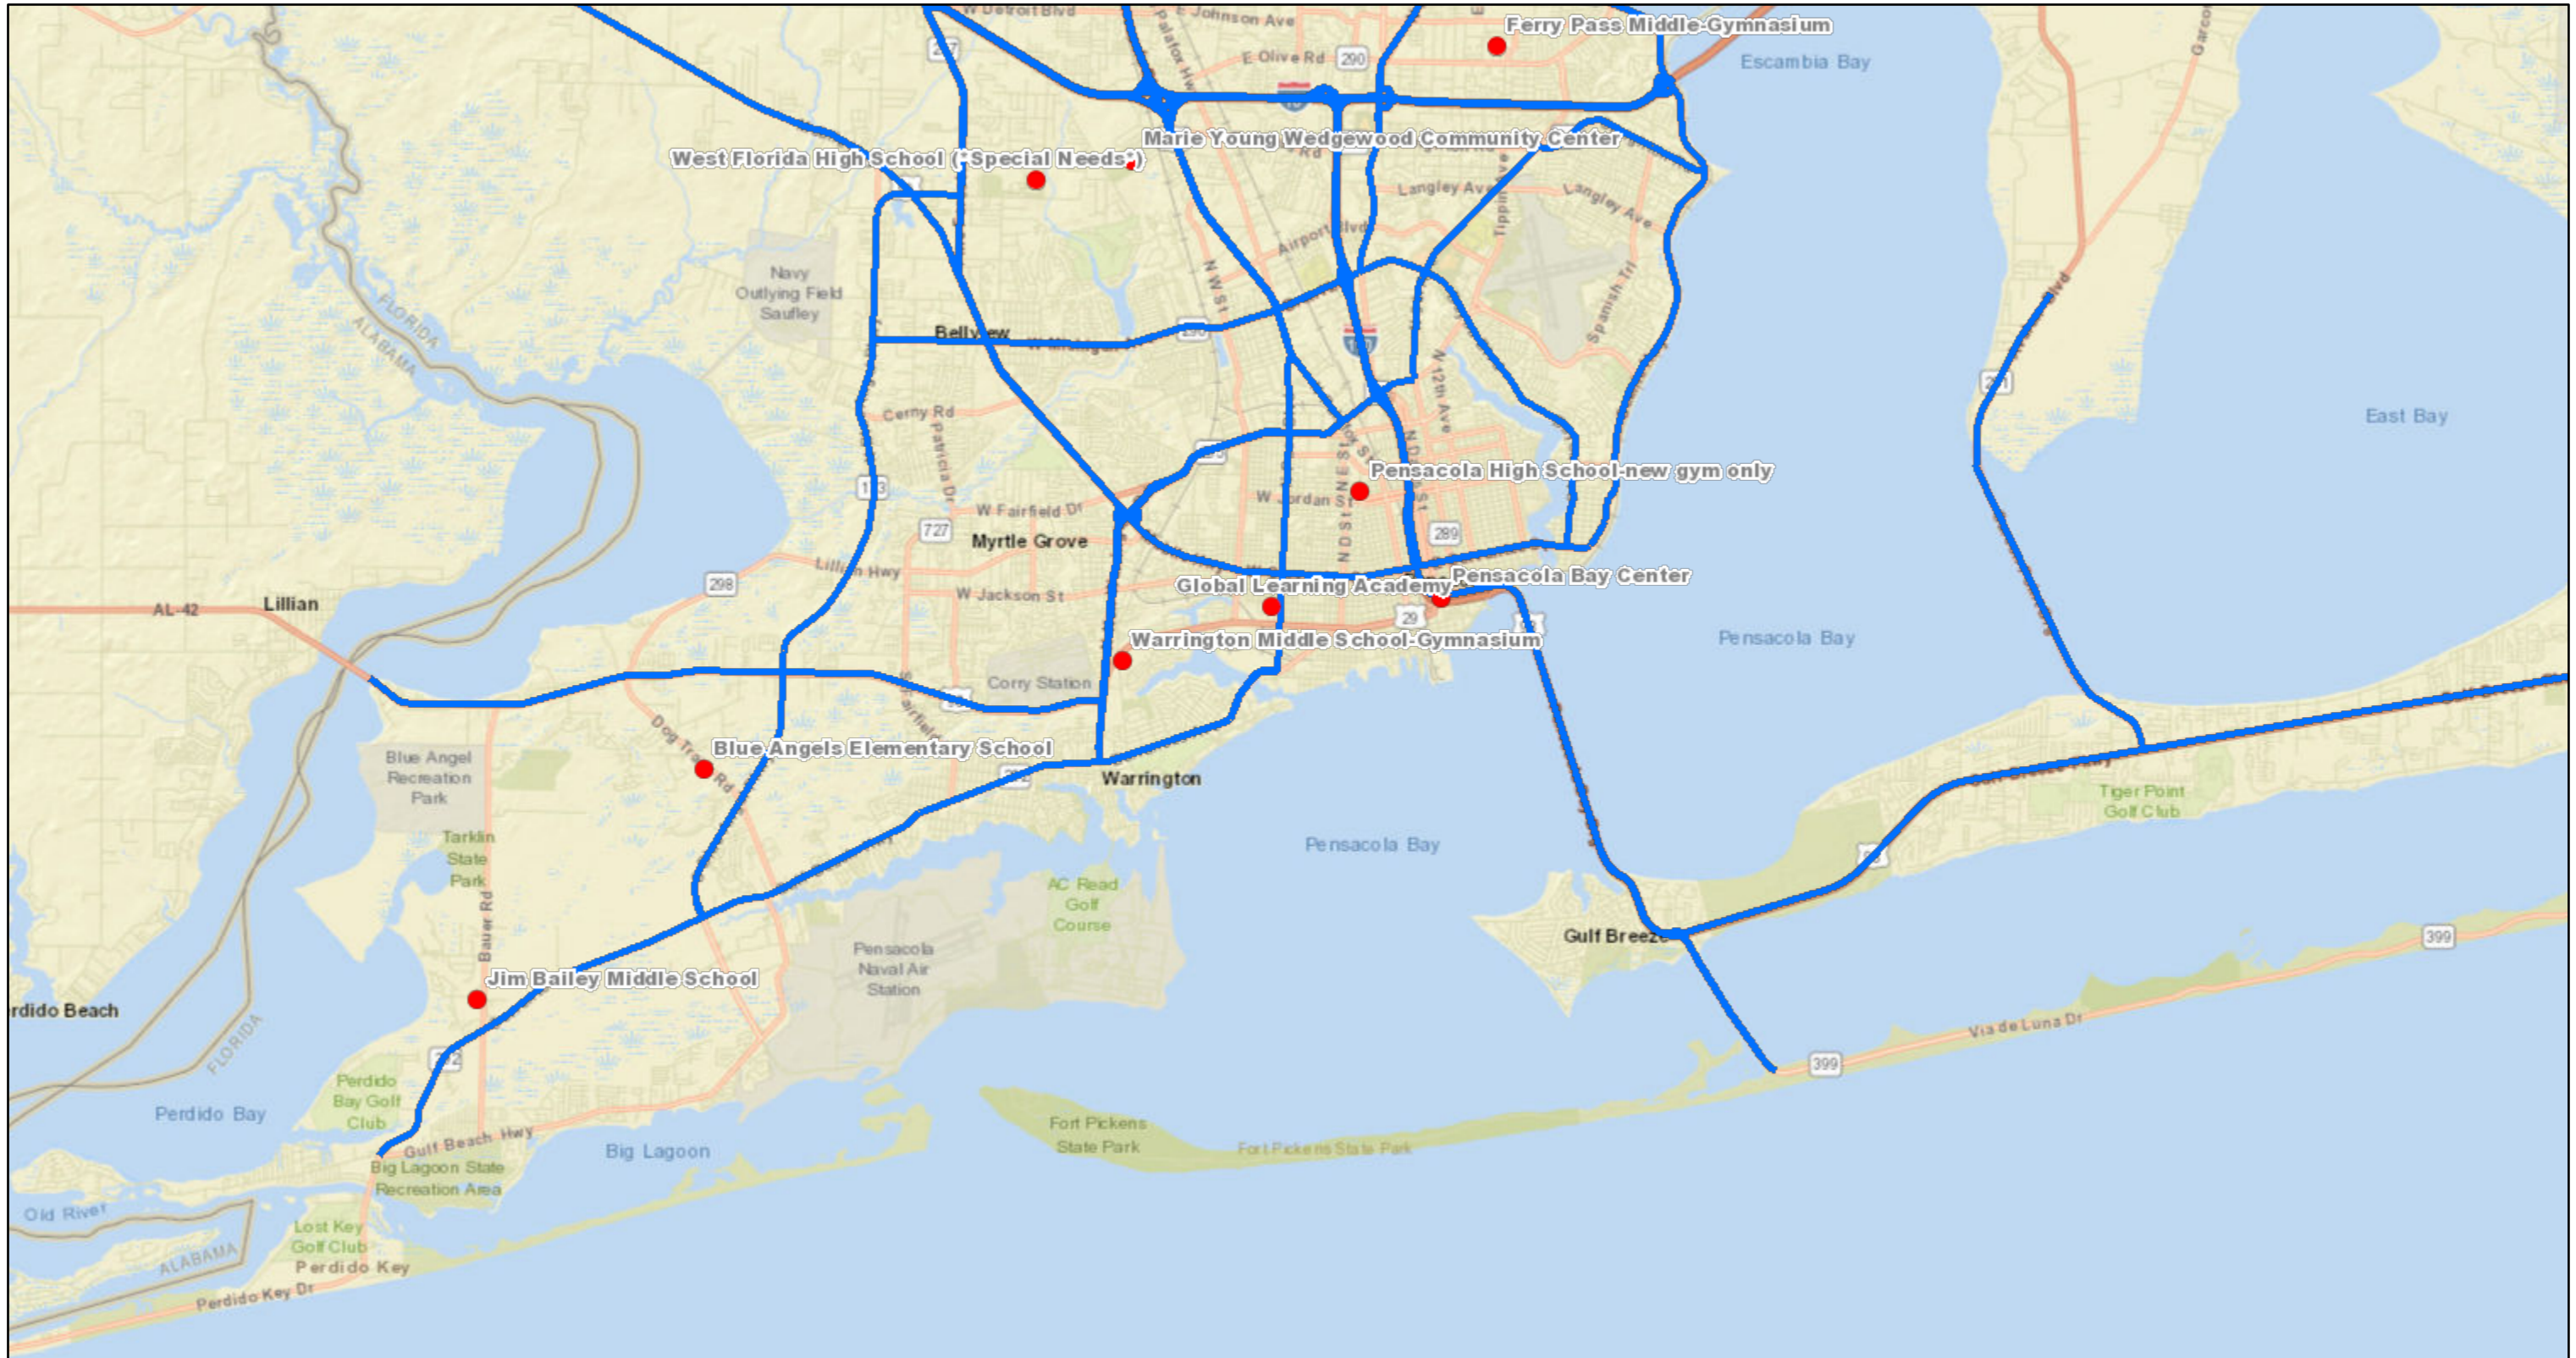

# Escambia County FL Shelters

May 27, 2020

1:144,448

Esri, HERE, Garmin, NGA, USGS, NPS