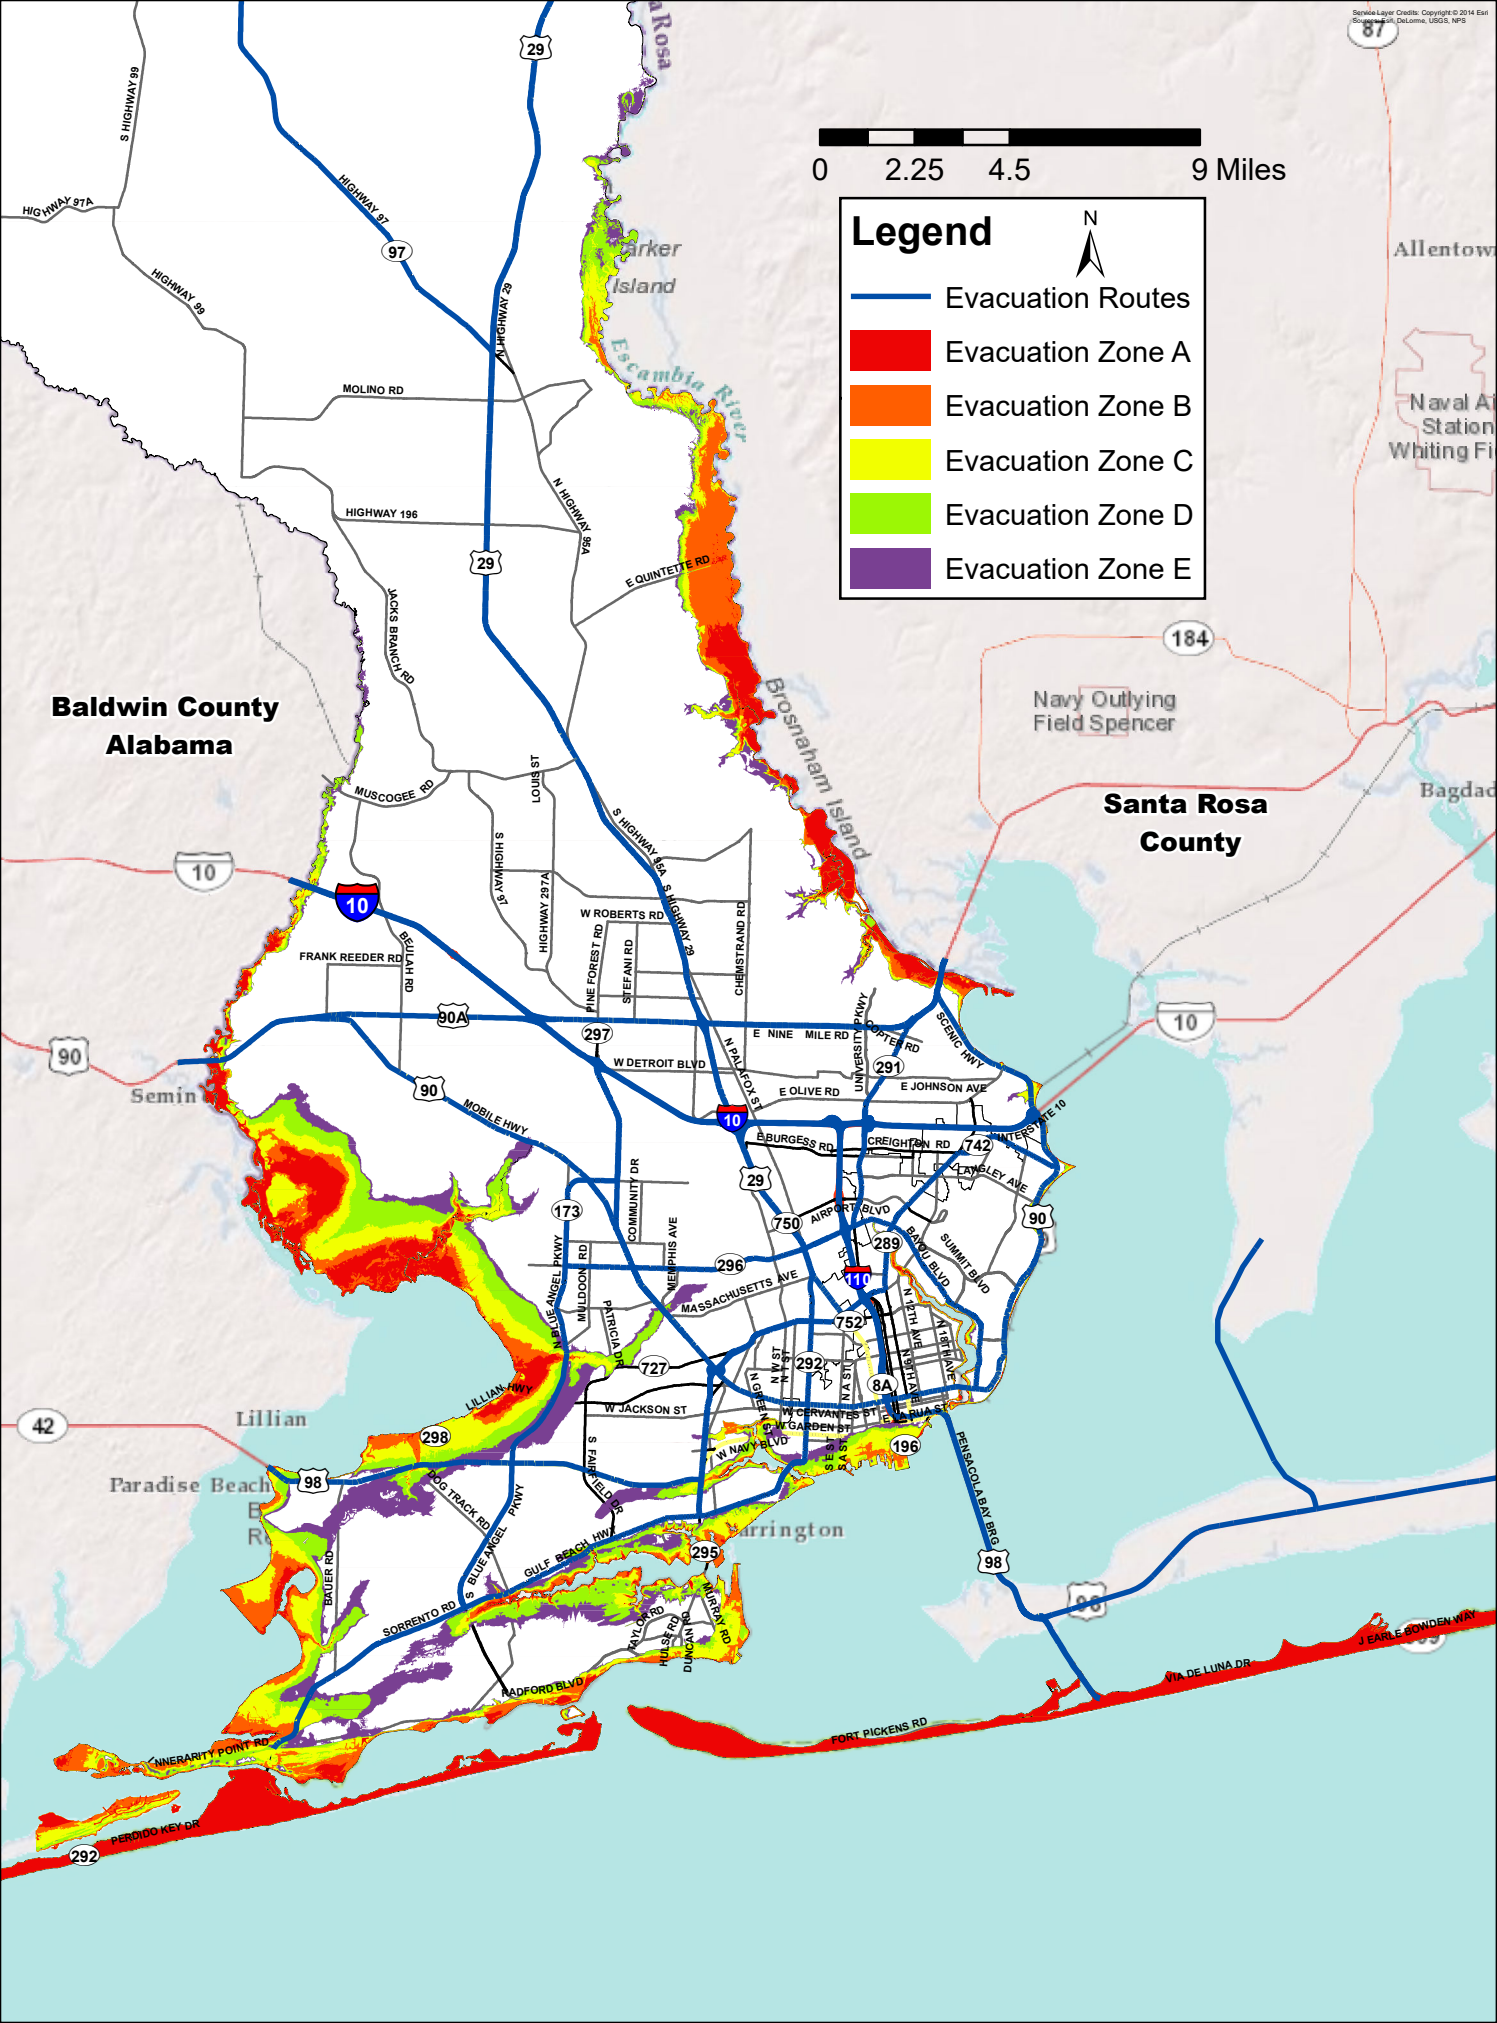

Legend

— Evacuation Routes

■ Evacuation Zone A

■ Evacuation Zone B

■ Evacuation Zone C

■ Evacuation Zone D

■ Evacuation Zone E

**Baldwin County
Alabama**