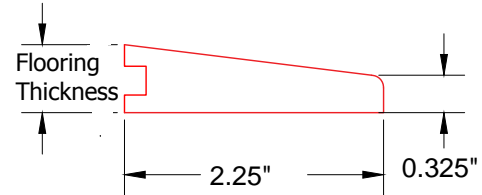

MOULDING PROFILES

STAIR NOSING

Square - Made From Flooring Pieces - 4 Feet

Round - Finished to Compliment Floor - 7 Feet

Square - Finished to Compliment Floor - 7 Feet

REDUCER

Flush - 7 Feet

Overlap - 7 Feet

T-MOULD

Overlap - 7 Feet