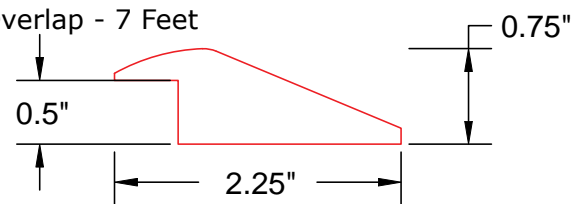

MOULDING PROFILES

STAIR NOSING

Square - Made From Flooring Pieces - 4 Feet

Round - Finished to Compliment Floor - 7 Feet

Square - Finished to Compliment Floor - 7 Feet

REDUCER

Flush - 7 Feet

Overlap - 7 Feet

T-MOULD

Overlap - 7 Feet