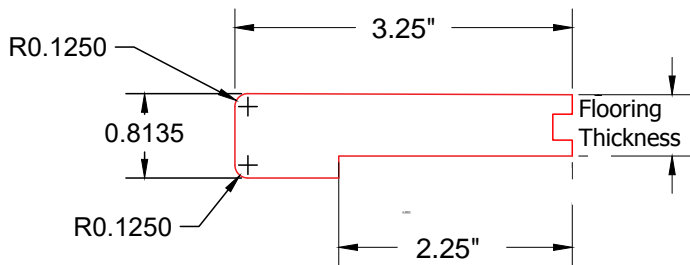

MOULDING PROFILES

STAIR NOSING

Square - Made From Flooring Pieces - 4 Feet

Round - Finished to Compliment Floor - 7 Feet

Square - Finished to Compliment Floor - 7 Feet

REDUCER

Flush - 7 Feet

Overlap - 7 Feet

T-MOULD

Overlap - 7 Feet