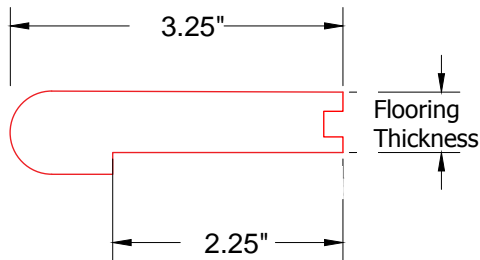

MOULDING PROFILES

STAIR NOSING

Square - Made From Flooring Pieces - 4 Feet

Round - Finished to Compliment Floor - 7 Feet

Square - Finished to Compliment Floor - 7 Feet

REDUCER

Flush - 7 Feet

Overlap - 7 Feet

T-MOULD

Overlap - 7 Feet