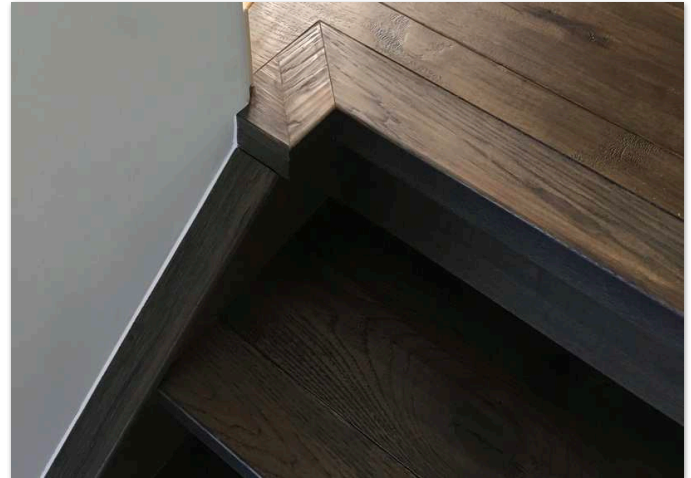

MOULDING PROFILES

STAIR NOSING

Square - Made From Flooring Pieces - 4 Feet

Round - Finished to Compliment Floor - 7 Feet

Square - Finished to Compliment Floor - 7 Feet

REDUCER

Flush - 7 Feet

Overlap - 7 Feet

T-MOULD

Overlap - 7 Feet