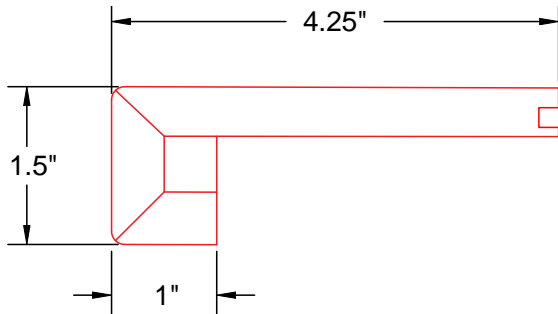

MOULDING PROFILES

STAIR NOSING

Square - Made From Flooring Pieces - 4 Feet

Round - Finished to Compliment Floor - 7 Feet

Square - Finished to Compliment Floor - 7 Feet

REDUCER

Flush - 7 Feet

Overlap - 7 Feet

T-MOULD

Overlap - 7 Feet