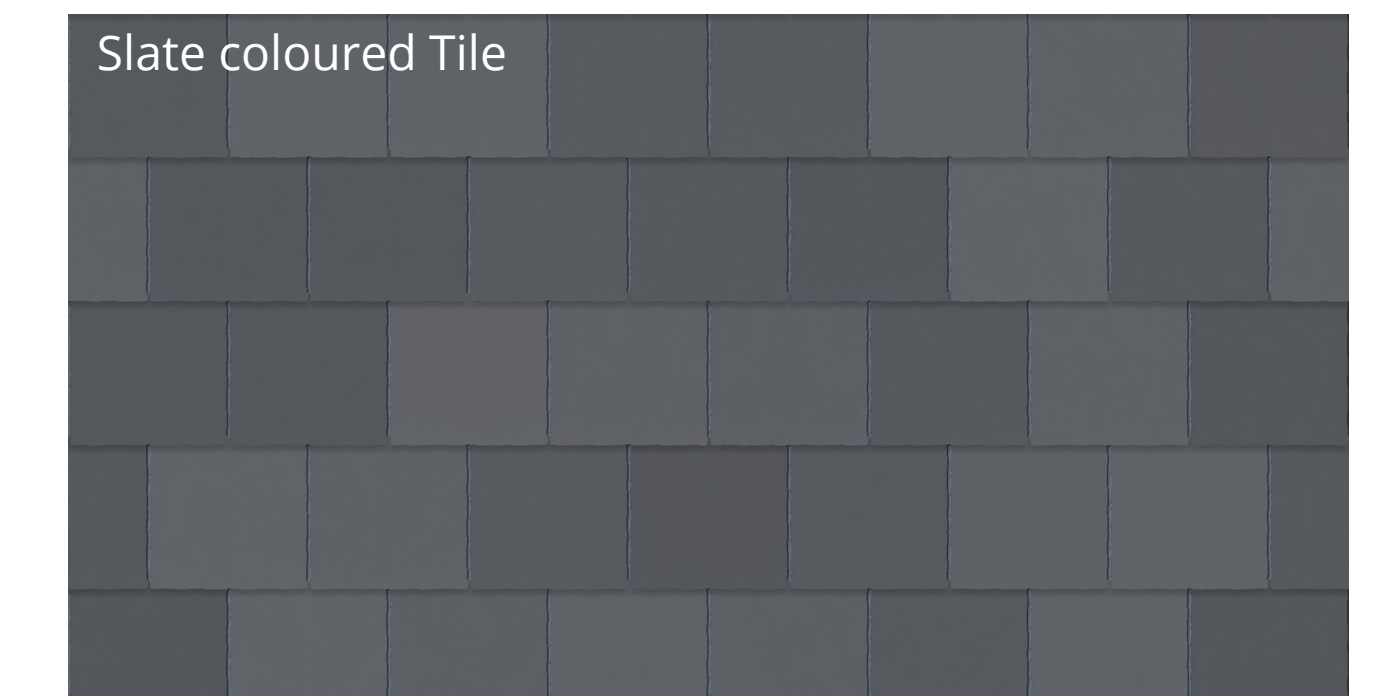

5 External Appearance

McMurray House

Section A:A - Drumming Well Lane Facade

Section B:B - Milton Road Facade

All drawings are artistic impressions, subject to change.

Materials Palette

The appearance and shape of the building draws on its context through the expression of a modern boarding house vernacular using architectural forms, materials and features that have relationship to the School and the town of Oundle.

Materials may vary from the final design.