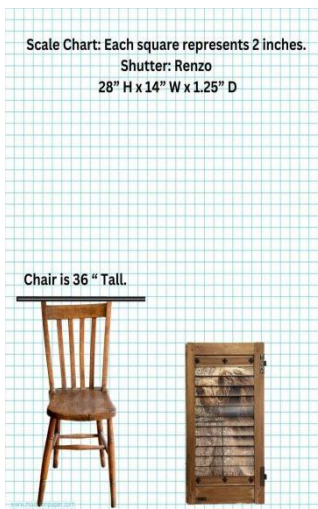

Title: **RENZO**

ORIGINAL WALL ART (1 in stock): 28" H x 14" W x 1 1/4" D.

Paper decoupage on (1) wooden vintage shutter.

Renzo-a charming wooden wall hanging featuring a captivating animal picture of a Golden Doodle (*photograph taken by Dave Mahoney, NYC).

Meticulously crafted, this artistic piece beautifully combines pet-inspired aesthetics with hemp woven trim and grommet detailing.