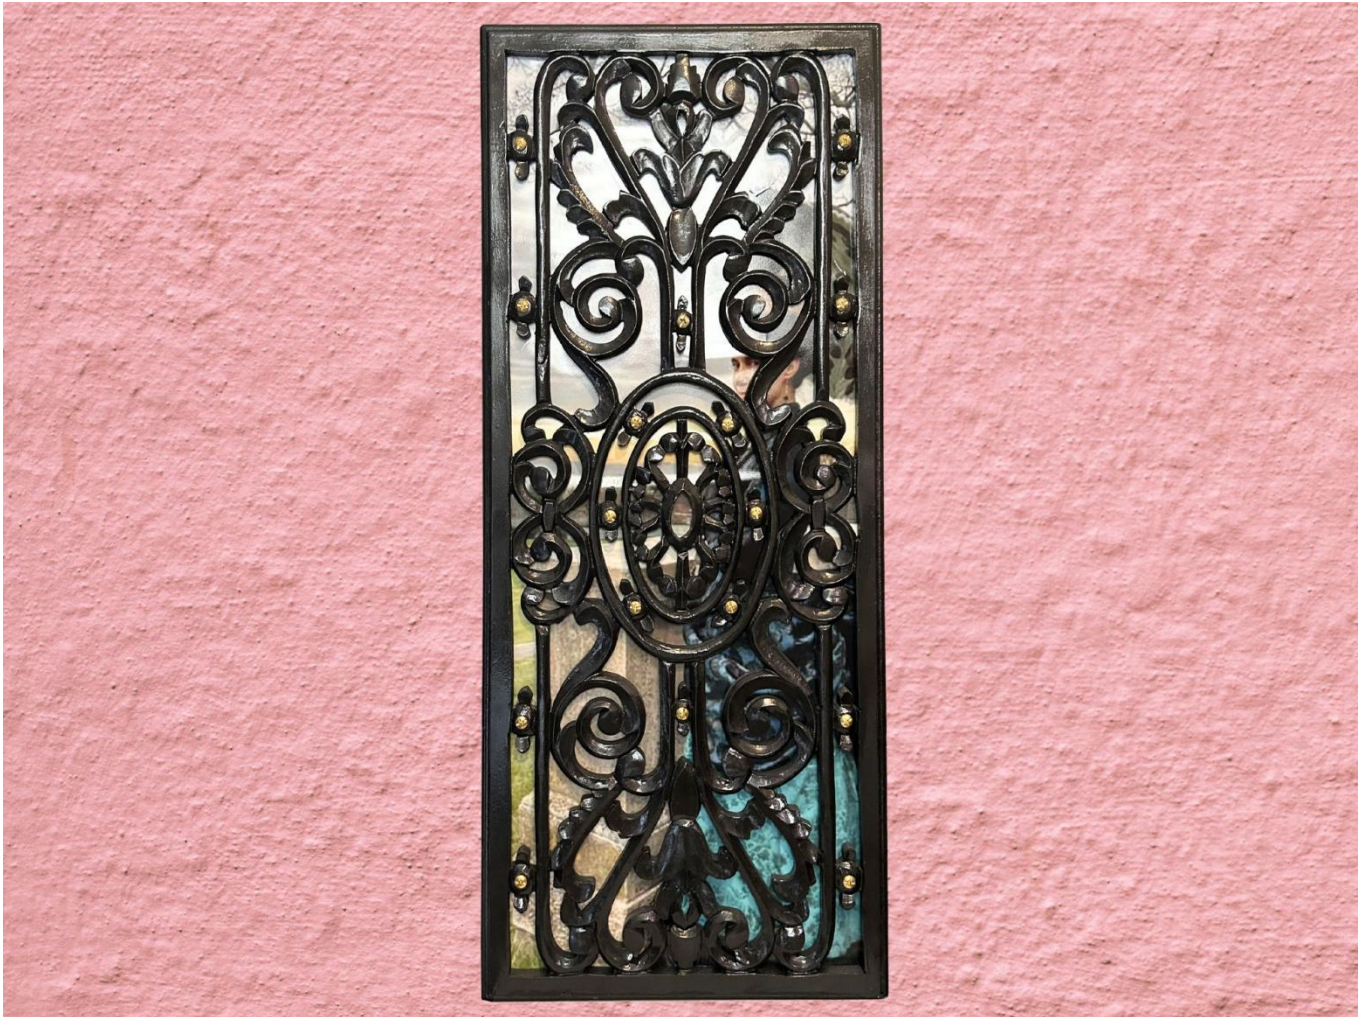

SHUTTERS by New York Artist: Rosemary Chase

****All shutters in this collection have been repurposed as decorative works of art. They are intended for indoor use only.**

Title: **ROCKAWAY**

ORIGINAL WALL ART (1 in stock): 25" H x 16" W x 1 1/4" D (x 2).

Scale Chart: Each square represents 2 inches.
Shutter: Rockaway
51.25" H x 16" W x 1.25" D (x 2).

Chair is 36" Tall.

Title: **THE GILDED AGE**

ORIGINAL WALL ART (1 in stock): 25" H x 15 3/4" W x 3/4" D.

Acrylic and paper decoupage on one faux wooded shutter. Brush gold dome screws are decorative.

The Gilded Age - an exquisite shutter window frame with an intricate iron work design, elegantly displayed against a captivating pink wall. A woman behind the gate is dressed in the period (NY actress Kristen Schiano). Perfect for art enthusiasts seeking refined decor.

Renzo-a charming wooden wall hanging featuring a captivating animal picture of a Golden Doodle (*photograph taken by Dave Mahoney, NYC).

Meticulously crafted, this artistic piece beautifully combines pet-inspired aesthetics with hemp woven trim and grommet detailing.