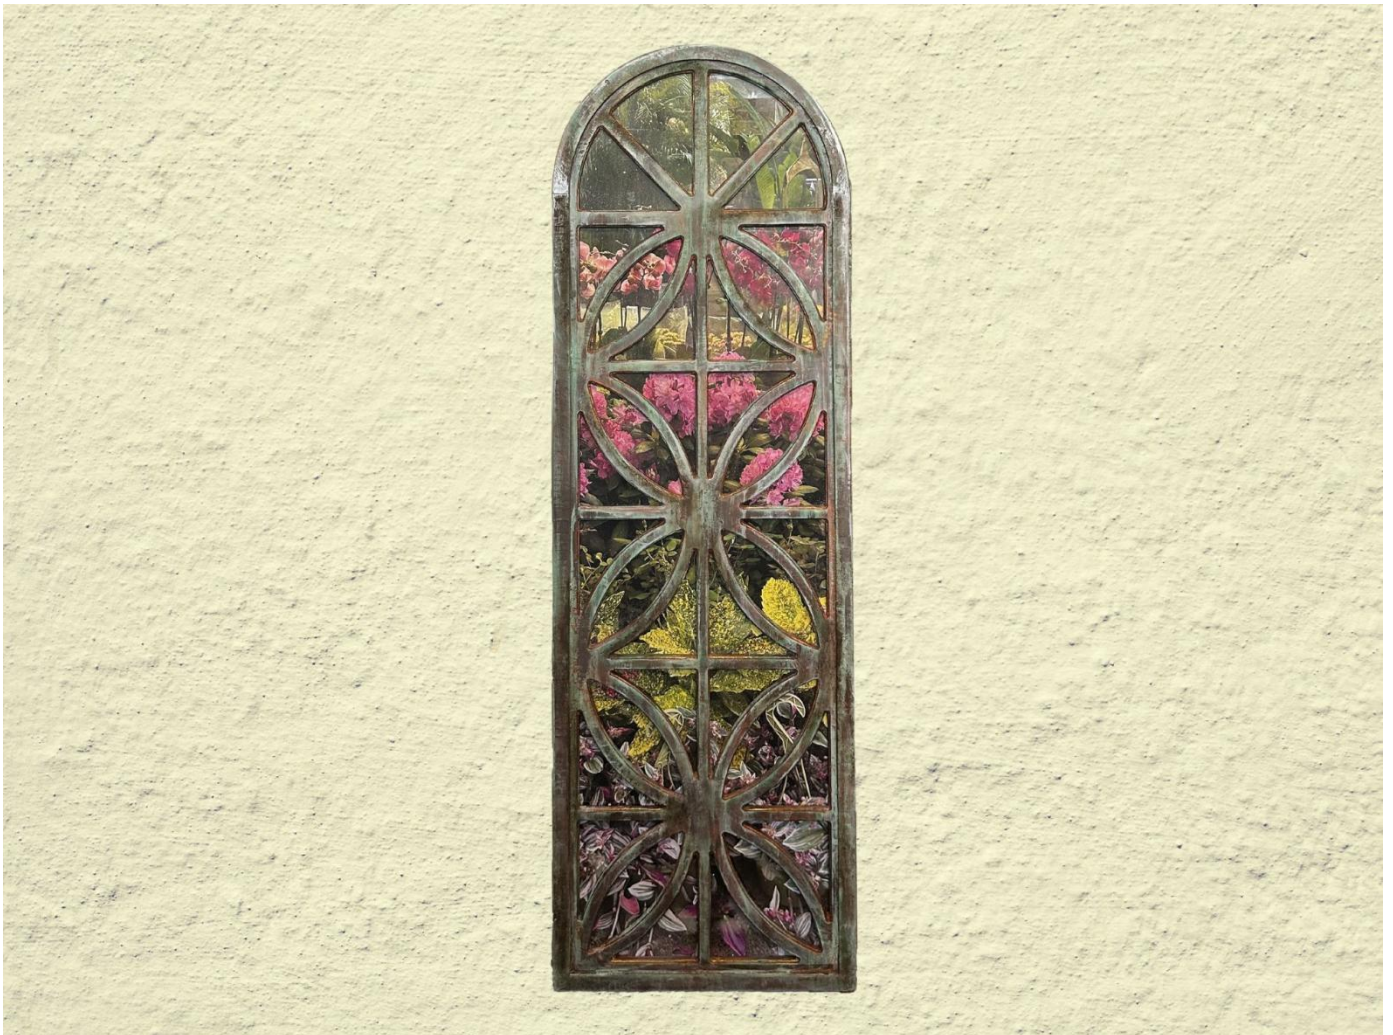

Title: NYC FLOWER SHOP

ORIGINAL WALL ART (1 in stock): 43 1/8" H x 14" W x 1" D.

Acrylic, glitter dust and paper decoupage on (1) wooden decorative shutter.

NYC Flower Shop-where artistry meets nature. Step into our enchanting space adorned with a vibrant stained glass window, complemented by a colorful backdrop of yellow, pink, green, and white. Explore the beauty of floral arrangements in a truly artistic setting.

Picture hanging wire has been added to the hardware.

Scale Chart: Each square represents 2 inches.
Shutter: NYC Flower Shop
43 1/8" H x 14" W x 1" D

Chair is 36" Tall.