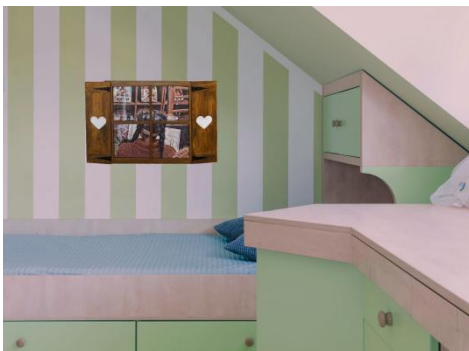

Title: **INQUIRING MIND BOOKSTORE**

ORIGINAL WALL ART (1 in stock): 16" H x 24 1/2" W x 1/2" D.

Acrylic and paper decoupage and set behind glass with faux wooden shutters on each side. *Hearts on this shutter are cut out, so wall color will show through.

Inquiring Mind Bookstore-where art meets literature. Our charming storefront features a picturesque window with faux shutters that are adorned with whimsical heart-shaped cut-outs. A delightful image of a young girl reading inside the bookstore sits behind the glass.

Scale Chart: Each square represents 2 inches.
Shutter: Inquiring Mind Bookstore
16" H x 24 1/2" W x 1/2" D

Chair is 36" Tall.