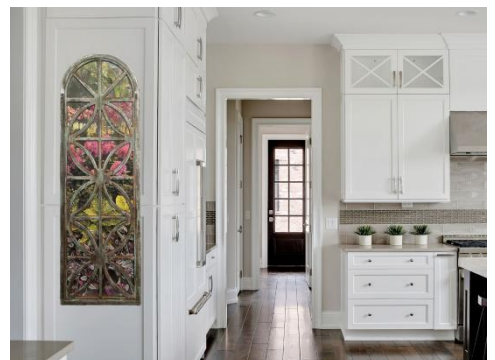

Title: NYC FLOWER SHOP

ORIGINAL WALL ART (1 in stock): 43 1/8" H x 14" W x 1" D.

Acrylic, glitter dust and paper decoupage on (1) wooden decorative shutter.

NYC Flower Shop-where artistry meets nature. Step into our enchanting space adorned with a vibrant stained glass window, complemented by a colorful backdrop of yellow, pink, green, and white. Explore the beauty of floral arrangements in a truly artistic setting.

Picture hanging wire has been added to the hardware.

Scale Chart: Each square represents 2 inches.
Shutter: NYC Flower Shop
43 1/8" H x 14" W x 1" D

Chair is 36" Tall.