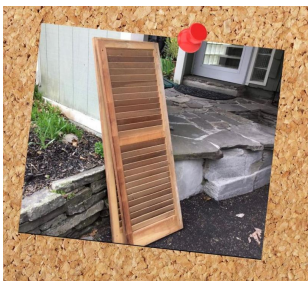

Title: SUTTON PLACE NEIGHBORS

ORIGINAL WALL ART (1 in stock): 51 1/8" H x 18" W x 1 1/8" D.

Paper decouped on a vintage wood shutter with a restoration stain applied to the frame.

Sutton Place Neighbors-an exquisite piece of art capturing the essence of a vibrant neighborhood known as Sutton Place, Manhattan, NY. This captivating image showcases a charming row of townhouses, a poodle and an English Setter. A true masterpiece for art enthusiasts.

Picture hanging wire has been added.

Scale Chart: Each square represents 2 inches.
Shutter: Sutton Place Neighbors
51 1/8" H x 18" W x 1 1/8" D

Chair is 36" Tall.