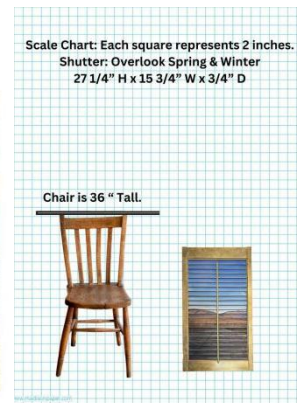

**Flip
center
vertical
bar
upward
for
Winter**