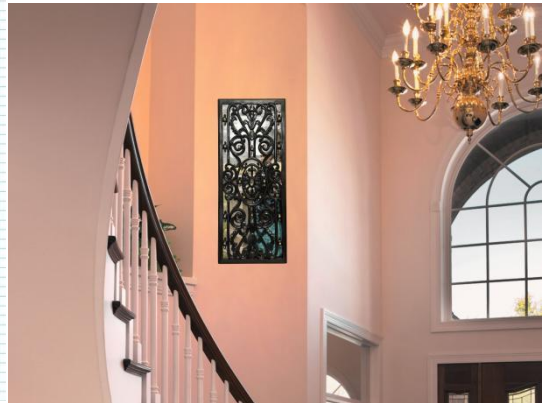

Title: **THE GILDED AGE**

ORIGINAL WALL ART (1 in stock): 25" H x 15 3/4" W x 3/4" D.

Acrylic and paper decoupage on one faux wooded shutter. Brush gold dome screws are decorative.

The Gilded Age - an exquisite shutter window frame with an intricate iron work design, elegantly displayed against a captivating pink wall. A woman behind the gate is dressed in the period (NY actress Kristen Schiano). Perfect for art enthusiasts seeking refined decor.

Scale Chart: Each square represents 2 inches.
Shutter: The Gilded Age
35.25" H x 15.75" W x .75" D

Chair is 36" Tall.