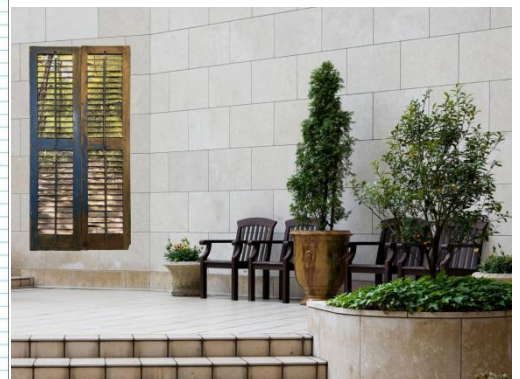

Scale Chart: Each square represents 2 inches.
Shutter: River Road
57.25" H x 14" W x 1.25" D (x 2)

Chair is 36" Tall.