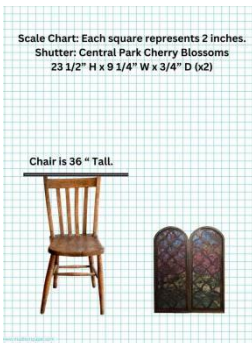

Title: CENTRAL PARK CHERRY BLOSSOMS

ORIGINAL WALL ART (1 in stock): 16" H x 15 3/4" W x 3/4" D (x2).

Acrylic and paper decoupage on a set of (2) wooden faux shutters with window screen material insert. *Photo shows them side by side but they are two pieces so can be hung apart.

Central Park Cherry Blossoms-a captivating pair of shutters reminiscent of stained glass windows featuring a picturesque backdrop of Central Park's Cherry Blossom trees. Radiating elegance and artistry, this piece is a perfect addition to any refined space. Experience the allure of nature within your own walls.