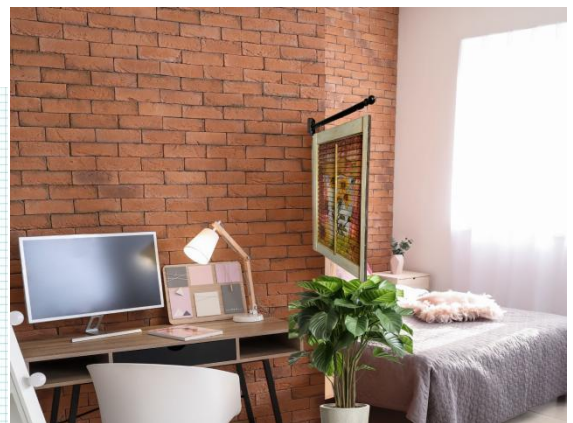

Title: **DREAM VIEW DAY & NIGHT**

ORIGINAL WALL ART (1 in stock): 27 1/4" H x 15 3/4" W x 3/4" D.

Acrylic and paper decoupage on a wooden vintage shutter, front and back.

Dream View Day & Night-a captivating fusion of artistry and functionality. This piece comes with a cast iron store hanging bracket. Add your own signage or use as a small space divider (see photo). This exquisite shutter showcases red gingham curtains adorned with a blue sky, rainbow and stunning sunflowers, transforming any space into a room with a view. Experience a seamless blend of artistic expression and practicality with this charming and original creation.

Chair is 36" Tall.