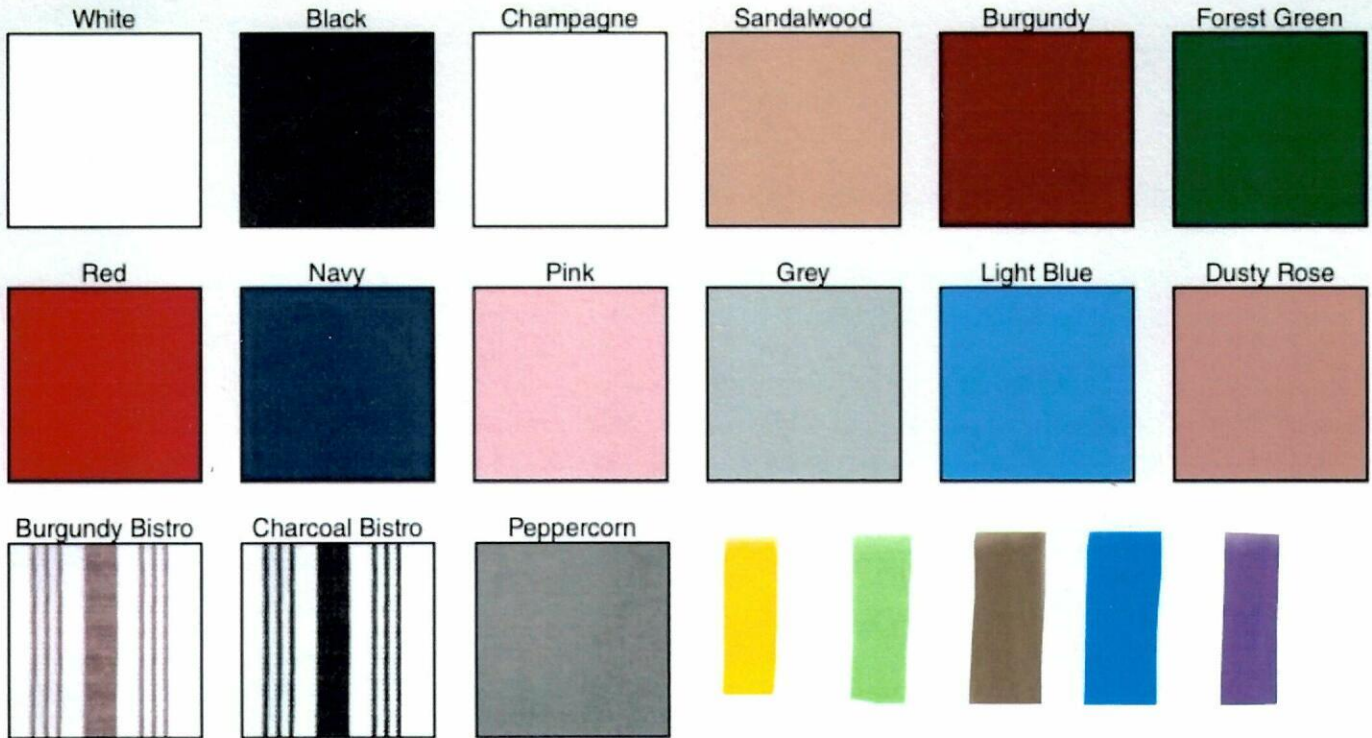

\*\*\*Table Cloths are only available in White, Champagne, or Black\*\*\*

NAPKIN

Refer to TRACS for pricing & availability.

Jessup - Sunbury - Baltimore - Highspire - Bethlehem

Rev. 02/24P