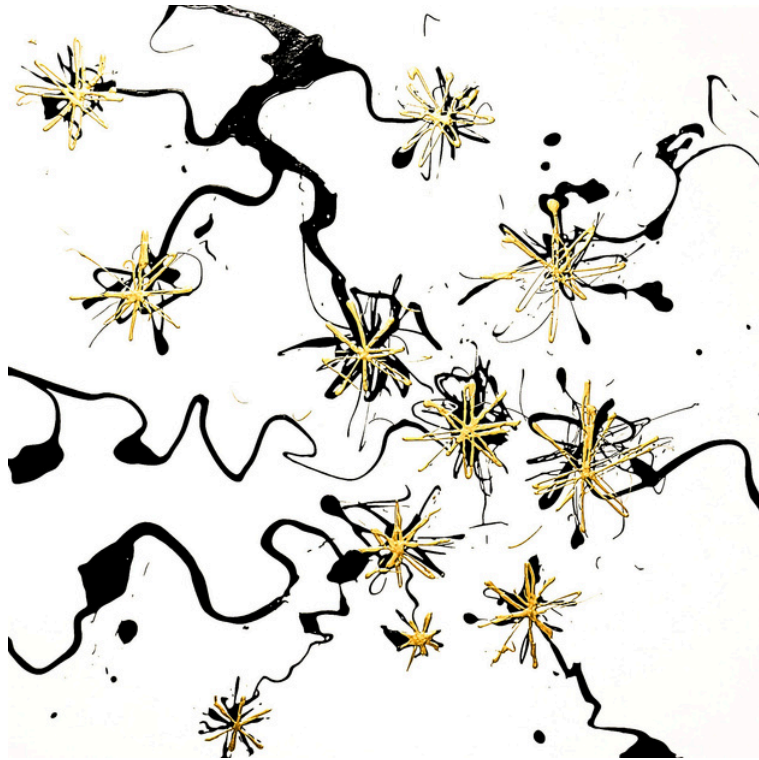

Ultimately, the series invites viewers to consider that from root systems to galaxies, from communities to consciousness, similar patterns emerge not because these systems are the same, but because they are shaped by the same fundamental forces of energy, constraint, and adaptation. Each of us acts as a single node within a vast, self-organizing field of energy.

36" x 36"
Acrylic on Canvas
2026
\$3,500

Trajectory of Growth

36" x 36"

Acrylic on Canvas

2026

\$3,500

Framed mockup for presentation;
artwork sold unframed.

Cerebral Vines