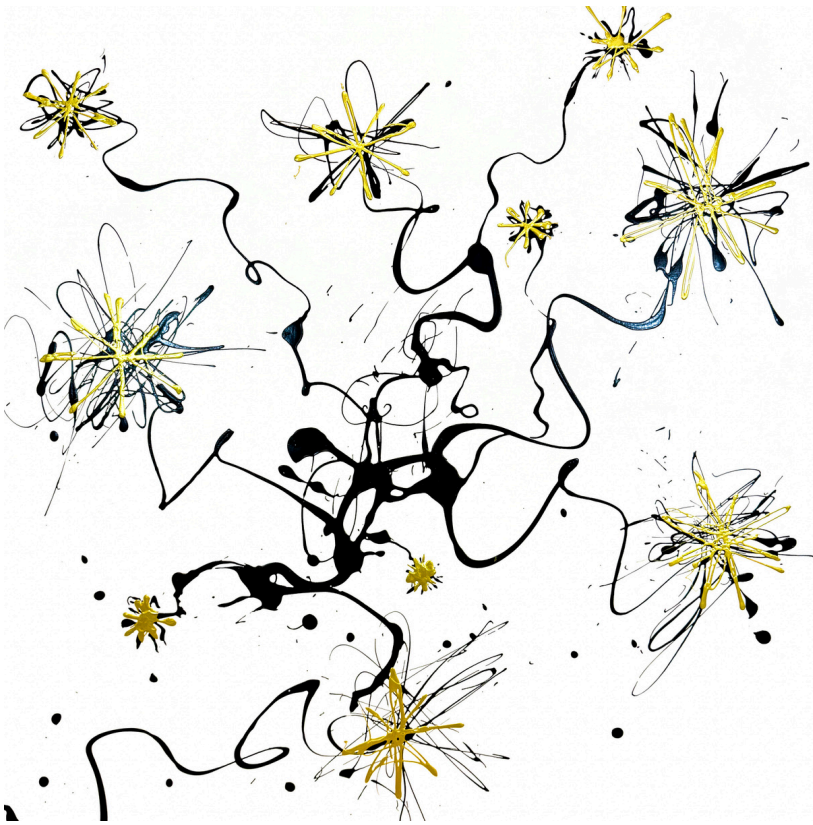

Energetic Patterns

Annika Rhea

2026

annikarheacrate@gmail.com

www.annikarhea.com

Energetic Patterns

Energetic Patterns explores how patterns emerge across scales, from neural networks to cosmic structures to technological, ecological, and community systems. Each work traces the movement of energy through systems shaped by constraint, where structure is not designed but arises through flow. Gold bursts appear as nodes of activation, while black and white lines ripple like synapses, celestial currents, and channels of data.

Ultimately, the series invites viewers to consider that from root systems to galaxies, from communities to consciousness, similar patterns emerge not because these systems are the same, but because they are shaped by the same fundamental forces of energy, constraint, and adaptation. Each of us acts as a single node within a vast, self-organizing field of energy.

Framed mockup for presentation;
artwork sold unframed.

Star Scape

42" x 48"
Acrylic on Canvas
2026
\$6,000

Framed mockup for presentation;
artwork sold unframed.
Can be installed in different orientations.

Neural Nebula

42" x 42"

Acrylic on Canvas

2026

\$5,500

Framed mockup for presentation;
artwork sold unframed.

Ecosphere

58" x 76"
Acrylic on Canvas
2026
\$14,000