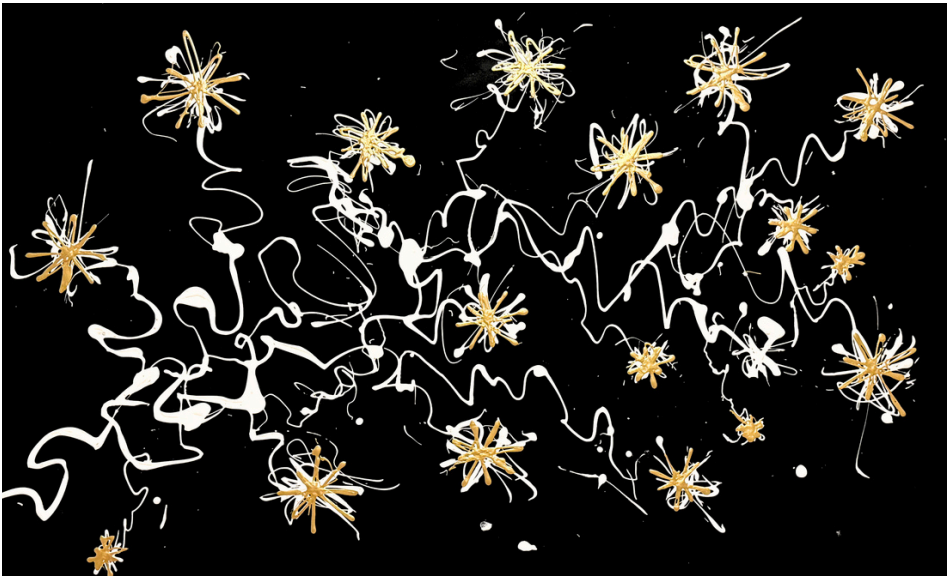

Blossoming Energy

35" x 58"

Acrylic on Canvas

2026

$6,000