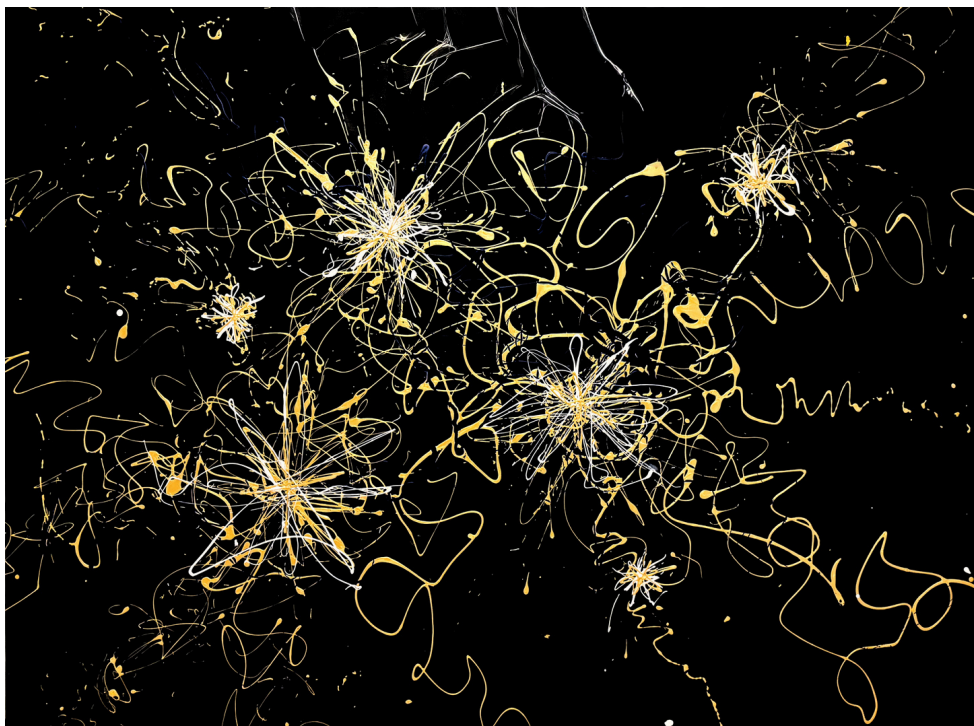

Cosmic Bursts

62" x 80"

Acrylic on Canvas

2026

$16,000