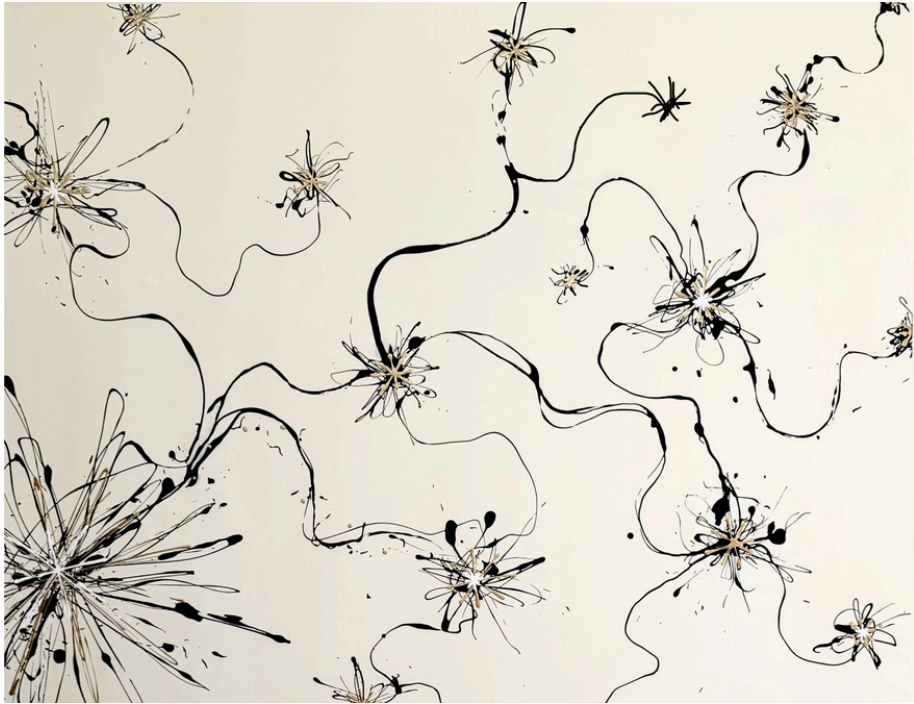

Neural Nebula

42" x 42"

Acrylic on Canvas

2026

\$5,500

Framed mockup for presentation;
artwork sold unframed.

Ecosphere

58" x 76"
Acrylic on Canvas
2026
\$14,000