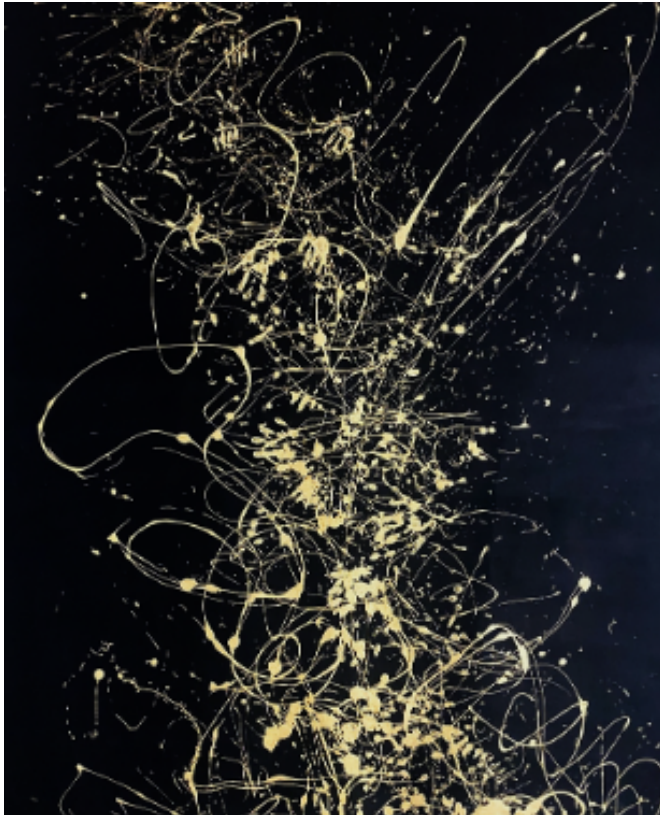

Alchemy
Acrylic on Canvas

203cm x 244cm

Custom Framing Available

10'000 CHF