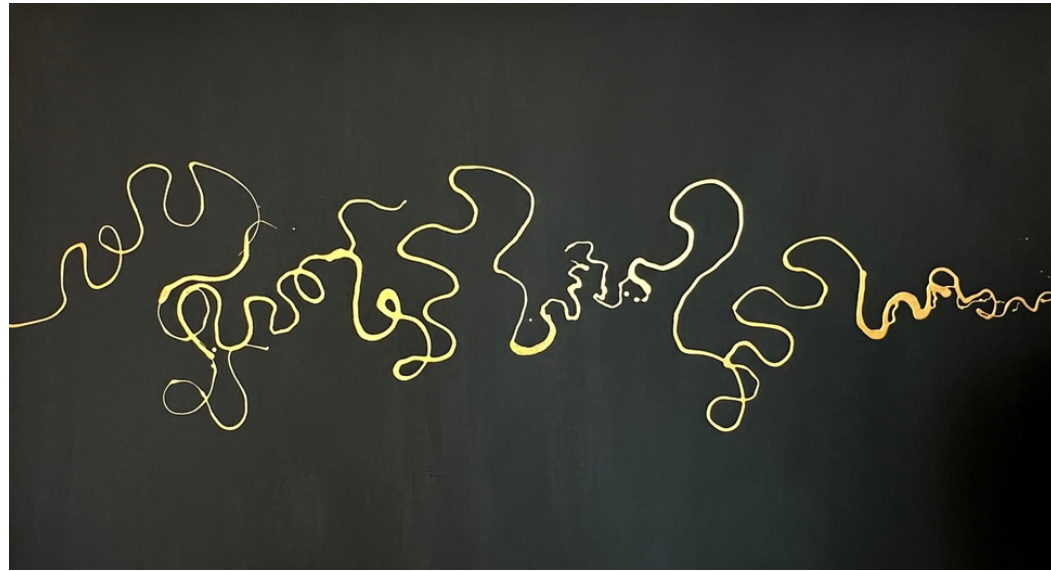

The Golden Rule  
Acrylic on Canvas

200cm x 108cm

4'500 CHF