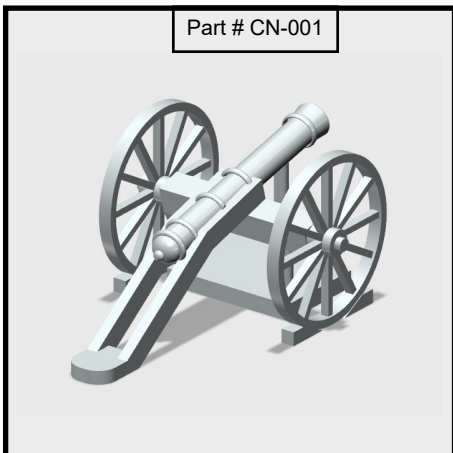

**Other Model Products**

Updated: 03-15-2019

**55 Gallon Drum  
HO Scale (1/87)**

**Airport Control Room  
HO Scale (1/87)**

**Anemometer  
(wind gage)  
HO Scale (1/87)**

**Cannon  
(without base)  
HO Scale (1/87)**

**Cannon  
(with base)  
HO Scale (1/87)**

**Cannon  
(with base)  
O Scale (1/43)**

**Cell Tower  
HO Scale (1/87)**

**Handicap Parking Templates  
HO Scale (1/87)**

**Hay Baler  
HO Scale (1/87)**

**Other Model Products**