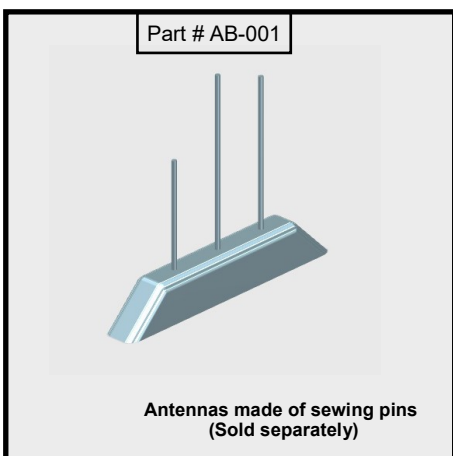

**Antenna Cluster Base
HO Scale (1/87)**