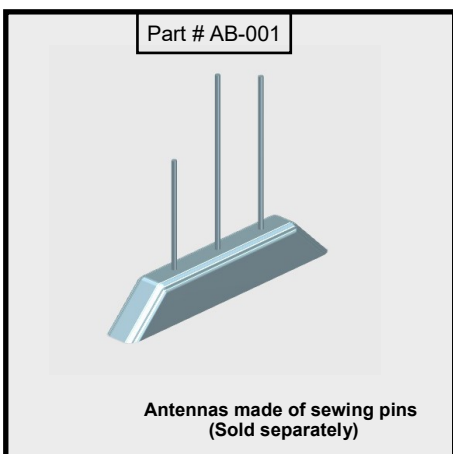

**Air Conditioner
HO Scale (1/87)**

**Antenna Cluster Base
HO Scale (1/87)**