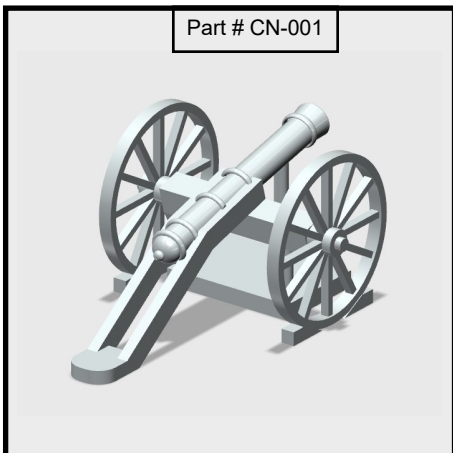

**Other Model Products**

Updated: 03-26-2019

**55 Gallon Drum  
HO Scale (1/87)**

**Airport Control Room  
HO Scale (1/87)**

**Anemometer  
(wind gage)  
HO Scale (1/87)**

**Cannon  
(without base)  
HO Scale (1/87)**

**Cannon  
(with base)  
HO Scale (1/87)**

**Cannon  
(with base)  
O Scale (1/43)**

**Cell Tower  
HO Scale (1/87)**

**Handicap Parking Templates  
HO Scale (1/87)**

**Hay Baler  
HO Scale (1/87)**

**Other Model Products**