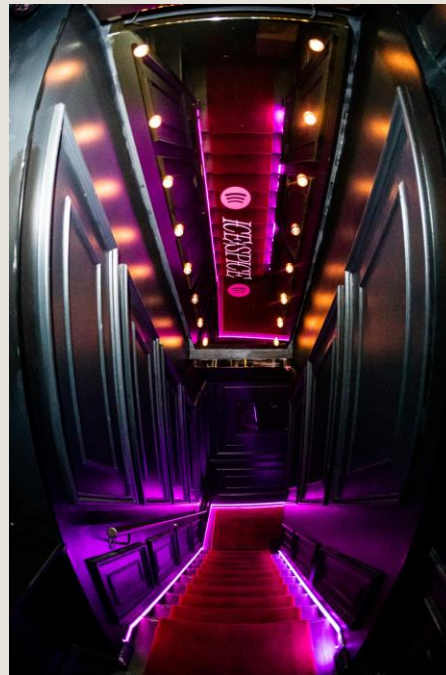

spotify x ice spice.

VENUE : CIRQUE LE SOIR
SPOTIFY AND ICE SPICE
WIRELESS AFTERPARTY
500PAX

EVENT MANAGEMENT
VENUE OPERATIONAL TEAM LEAD
F&B COORDINATION
VENUE LOGISTICS

_on the scene.

AGENCY | ch