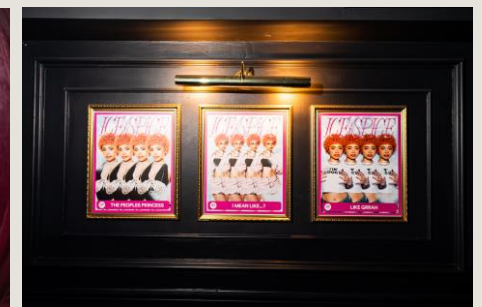

spotify x ice spice.

VENUE : CIRQUE LE SOIR
SPOTIFY AND ICE SPICE
WIRELESS AFTERPARTY
500PAX

EVENT MANAGEMENT
VENUE OPERATIONAL TEAM LEAD
F&B COORDINATION
VENUE LOGISTICS

_on the scene.

AGENCY | ch