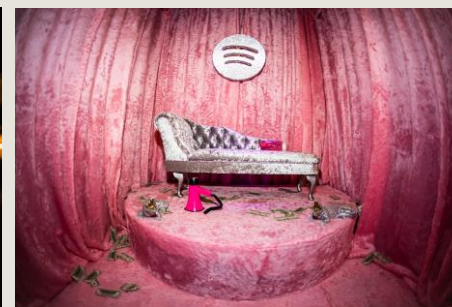

spotify x ice spice.

VENUE : CIRQUE LE SOIR
SPOTIFY AND ICE SPICE
WIRELESS AFTERPARTY
500PAX

EVENT MANAGEMENT
VENUE OPERATIONAL TEAM LEAD
F&B COORDINATION
VENUE LOGISTICS

_on the scene.

AGENCY | ch