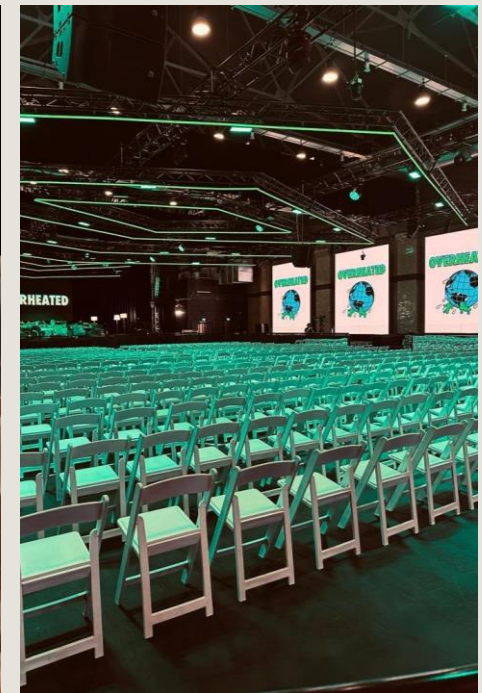

billie eilish overheated.

VENUE : FLIPPER' S
OVERHEATED CLIMATE CHANGE CONFERENCE
BILLIE EILISH & MAGGIE BEARD
650PAX

VENUE PRODUCTION
EVENT MANAGEMENT
F&B PLANNING
VENUE LOGISTICS & BUDGETING
CONTRACTING

_on the scene.

AGENCY | ch