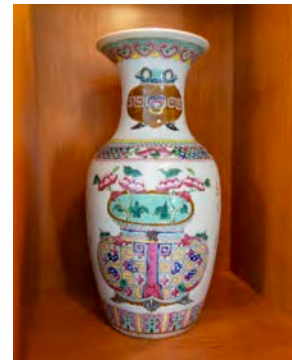

Chinese Famille Rose Porcelain Vase

20th Century

Height 16 1/2 inches, diameter 8 inches.

$600