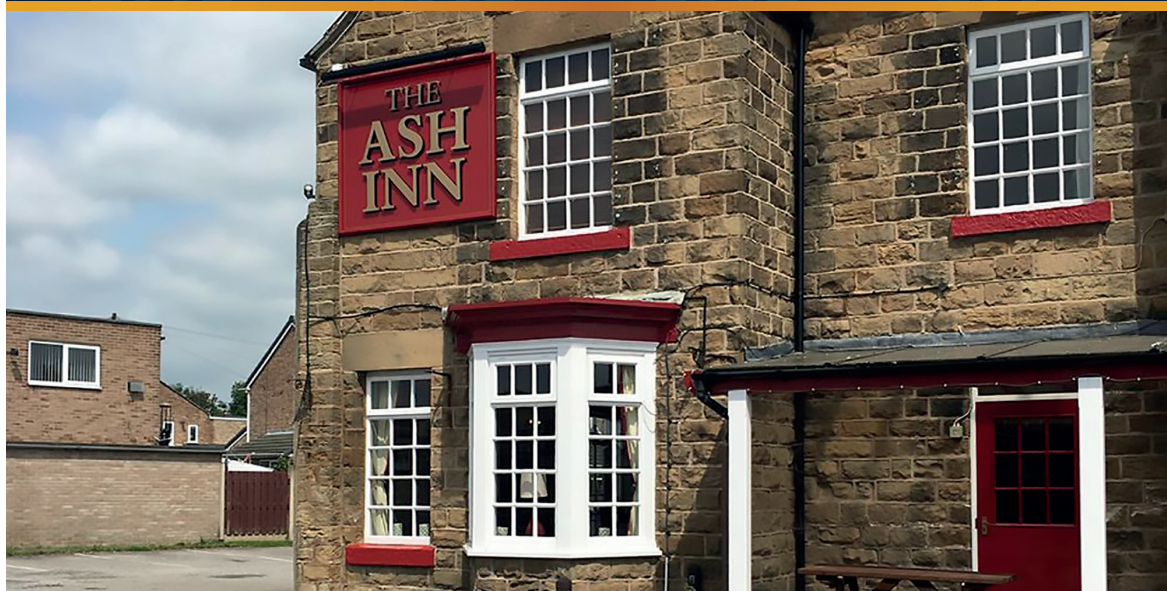

# THE ASH INN

BARNSELEY

TIMELESS INNS  
PUBS & RESTAURANTS