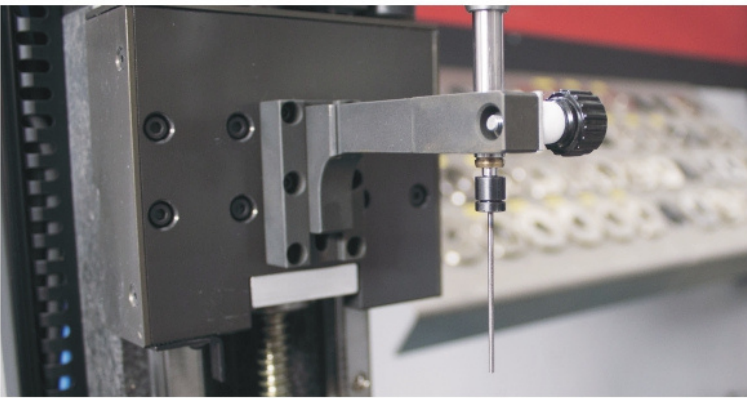

EMS7 ELECTRONIC MEASURING SYSTEM 7

Part Number 0003715

BOSCH® - DENSO® - VDO® - CAT® - PERKINS® & MORE

INCLUDED ACCESSORIES

000371506	Adaptor Display Stand
000371522	Calibrating Adaptor
000371580	Kit Adaptors for Injectors CRI Bosch
000371581	Kit Adaptors for Injectors CRIN Bosch

“At your side
for infinite possibilities.”

OPTIONALS ACCESSORIES

000371584	APP for Injectors Denso
000371585	APP for Injectors Intercontinental/VDO
000371587	APP for Injectors VW PDE80 - PDE80.2
000371588	Complete Kit for Injectors Heui C7- C9 Caterpillar - Ford
000371583	APP for injectors PERKINS/CAT 6.4 - 6.6
0005086	Spring Tester for injectors Common Rail