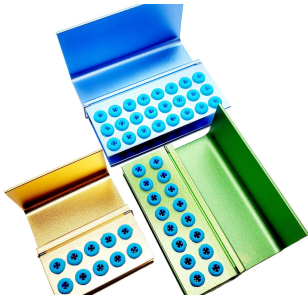

PALODENT PLUS MATRIX NON-STICK COATING
\$40 (50 PCS)

PRE-MOLAR
4.5MM

MOLAR
5.5MM

TALL MOLAR
6.5MM

TALL MOLAR W/ EXTENSION
8 MM

Bicuspids
4.5 mm

Molar
5.2 mm

Tall molar
6.4 mm

Molar with extensions
6.4 mm

Sectional Matrix \$32 (50 pcs)

Each box comes with one size only
Bicuspid: 4.5mm
Molar: 5.2mm
Tall Molar: 6.4mm
Molar with Extension: 6.4mm

BUR BLOCKS

BUR BLOCK W/ SILICONE

24 Hole - \$20
16 Hole - \$16
10 Hole - \$12

ENDO BUR BLOCK

22 Hole - \$14
12 Hole - \$10

MAGNETIC BUR BLOCK W/ COVER

14 Hole - \$14
8 Hole - \$10

ALUMINUM BUR BLOCK \$20

Options: Gold, Purple, Blue
6 RA Holes/18 FG Holes

BUR BLOCK SILICONE - LOCKING

40 Hole - \$24
24 Hole - \$20
16 Hole - \$16