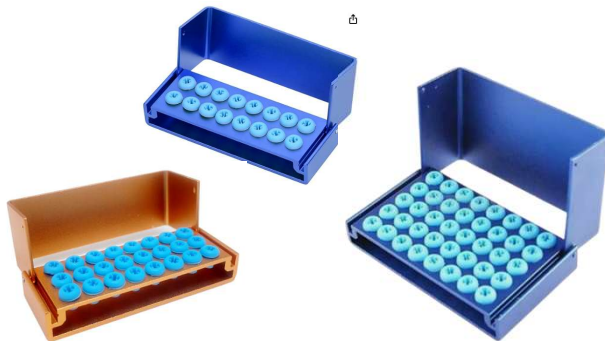

Molar with extensions
6.4 mm

Sectional Matrix \$32 (50 pcs)

Each box comes with one size only
Bicuspid: 4.5mm
Molar: 5.2mm
Tall Molar: 6.4mm
Molar with Extension: 6.4mm

BUR BLOCKS

BUR BLOCK W/ SILICONE

24 Hole - \$20
16 Hole - \$16
10 Hole - \$12

ENDO BUR BLOCK

22 Hole - \$14
12 Hole - \$10

MAGNETIC BUR BLOCK W/ COVER

14 Hole - \$14
8 Hole - \$10

ALUMINUM BUR BLOCK \$20

Options: Gold, Purple, Blue
6 RA Holes/18 FG Holes

BUR BLOCK SILICONE - LOCKING

40 Hole - \$24
24 Hole - \$20
16 Hole - \$16

BUR BLOCK - LOCKING

152 Hole (120 FG + 32 RA) - \$30
76 Hole (60 FG + 16 RA) - \$26

STAINLESS STEEL BUR BLOCK SILICONE - LOCKING

24 Hole - \$20
15 Hole - \$15
6 Hole - \$10

HP BUR BLOCK - LOCKING

15 Hole (Short Base) - \$18
15 Hole (Tall Base) - \$20