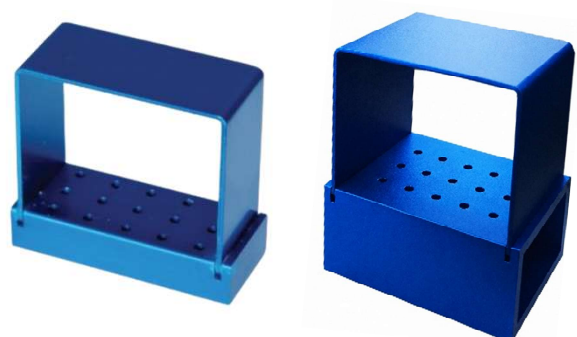

Molar with extensions
6.4 mm

Sectional Matrix \$32 (50 pcs)

Each box comes with one size only
Bicuspid: 4.5mm
Molar: 5.2mm
Tall Molar: 6.4mm
Molar with Extension: 6.4mm

BUR BLOCKS

BUR BLOCK W/ SILICONE

24 Hole - \$20
16 Hole - \$16
10 Hole - \$12

ENDO BUR BLOCK

22 Hole - \$14
12 Hole - \$10

MAGNETIC BUR BLOCK W/ COVER

14 Hole - \$14
8 Hole - \$10

ALUMINUM BUR BLOCK \$20

Options: Gold, Purple, Blue
6 RA Holes/18 FG Holes

BUR BLOCK SILICONE - LOCKING

40 Hole - \$24
24 Hole - \$20
16 Hole - \$16

BUR BLOCK - LOCKING

152 Hole (120 FG + 32 RA) - \$30
76 Hole (60 FG + 16 RA) - \$26

STAINLESS STEEL BUR BLOCK SILICONE - LOCKING

24 Hole - \$20
15 Hole - \$15
6 Hole - \$10

HP BUR BLOCK - LOCKING

15 Hole (Short Base) - \$18
15 Hole (Tall Base) - \$20