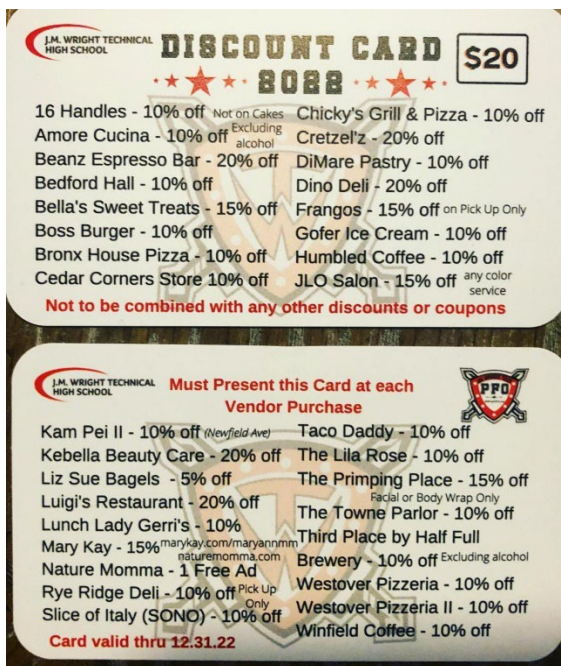

JMWT Discount Cards

Save on some of our favorite places with the 2022 discount cards. The discount cards are valid from now until 12/31/22. Only $20 for a year full of discounts! You can order your discount via Venmo @JMWRightPFO (<http://www.venmo.com/JMWRightPFO>).

To view the 33 vendors on the discount card, please see the photo below or go to: <https://bit.ly/DiscountCards2022>.

You can also make checks out to JMWT PFO to purchase a discount card. Discount cards can be left at school for you or you may pick them up at our next selling event.

JMWT Textile Bins