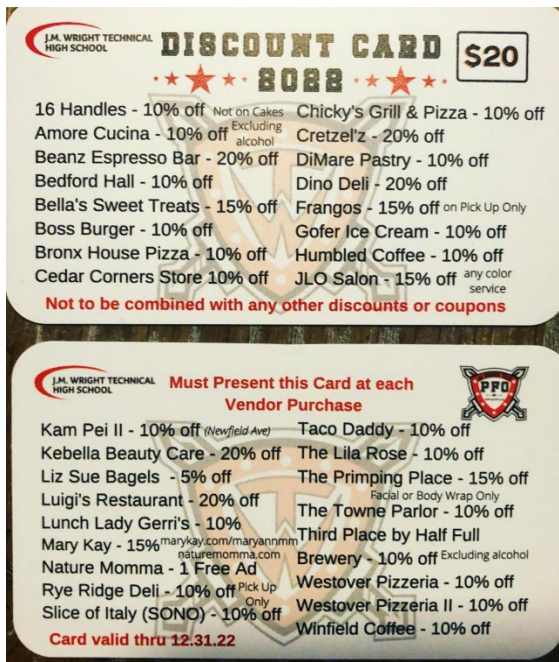

April			
Wednesday	Apr 20	6pm	PFO Meeting, in Main office conference room.
Tuesday	Apr 26	Half day	Professional Development
May			
Monday – Friday	May 2-6		Teacher Appreciation Week
Sunday	May 15	10am – 3pm	JM Wright Tech Car Show (rain date May 22nd)
Thursday	May 26		Orientation Night for incoming Freshmen
Friday	May 27	Half day	Early Dismissal
Monday	May 30	Holiday	Memorial Day
June			
Monday	Jun 20		Tentative last day of school

REPORTING QUARTERS				
#	Dates	A Cycle	B Cycle	Total
1st	8/30 - 11/8 *	25	21	46
2nd	11/9 - 1/24 *	20	25	45
3rd	1/25 - 4/6 *	25	24	49
4th	4/7 - 6/13 *	21	21	42

EASY WAYS TO SUPPORT JMWT

JMWT Discount Cards

Save on some of our favorite places with the 2022 discount cards. The discount cards are valid from now until 12/31/22. Only $20 for a year full of discounts! You can order your discount via Venmo @JMWRightPFO (<http://www.venmo.com/JMWRightPFO>).

To view the 33 vendors on the discount card, please see the photo below or go to: <https://bit.ly/DiscountCards2022>.

You can also make checks out to JMWT PFO to purchase a discount card. Discount cards can be left at school for you or you may pick them up at our next selling event.

JMWT Textile Bins