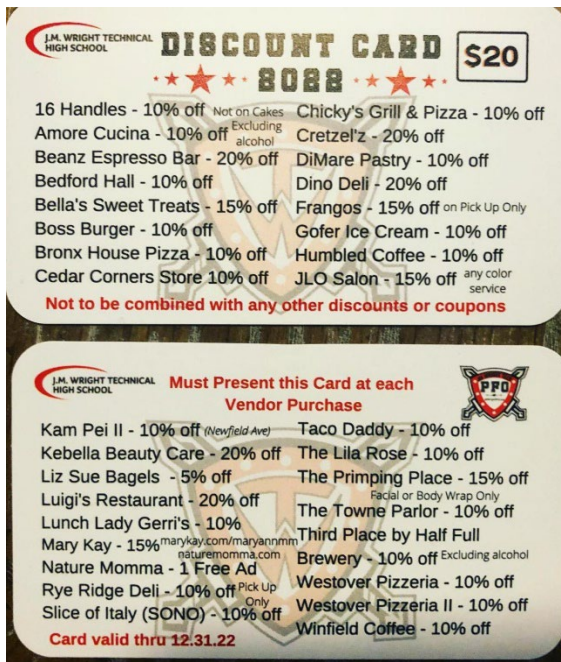

April			
Tuesday	Apr 26	Half day	Professional Development
May			
Monday – Friday	May 2-6		Teacher Appreciation Week
Sunday	May 15	10am – 3pm	JM Wright Tech Car Show (rain date May 22nd)
Wednesday	May 18	Half day	Professional Development
Thursday	May 26		Orientation Night for incoming Freshmen Senior Prom
Friday	May 27	Half day	Early Dismissal
Monday	May 30	Holiday	Memorial Day
June			
Monday	Jun 20		Last day of school/Graduation

REPORTING QUARTERS				
#	Dates	A Cycle	B Cycle	Total
1st	8/30 - 11/8 *	25	21	46
2nd	11/9 - 1/24 *	20	25	45
3rd	1/25 - 4/6 *	25	24	49
4th	4/7 - 6/13 *	21	21	42

EASY WAYS TO SUPPORT JMWT

JMWT Discount Cards

Save on some of our favorite places with the 2022 discount cards. The discount cards are valid from now until 12/31/22. Only $20 for a year full of discounts! You can order your discount via Venmo @JMWRightPFO (<http://www.venmo.com/JMWRightPFO>).

To view the 33 vendors on the discount card, please see the photo below or go to: <https://bit.ly/DiscountCards2022>.

You can also make checks out to JMWT PFO to purchase a discount card. Discount cards can be left at school for you or you may pick them up at our next selling event.