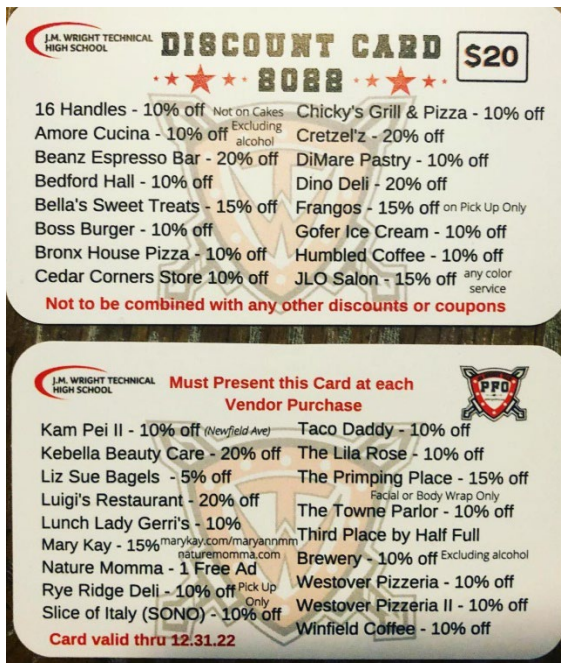

May			
Wednesday	May 18	Half day	Professional Development
Thursday	May 26		Orientation Night for incoming Freshmen Senior Prom
Friday	May 27	Half day	Early Dismissal
Monday	May 30	Holiday	Memorial Day
June			
Monday	Jun 20		Last day of school/Graduation

REPORTING QUARTERS				
#	Dates	A Cycle	B Cycle	Total
1st	8/30 - 11/8 *	25	21	46
2nd	11/9 - 1/24 *	20	25	45
3rd	1/25 - 4/6 *	25	24	49
4th	4/7 - 6/13 *	21	21	42

EASY WAYS TO SUPPORT JMWT

JMWT Discount Cards

Save on some of our favorite places with the 2022 discount cards. The discount cards are valid from now until 12/31/22. Only $20 for a year full of discounts! You can order your discount via Venmo @JMWRightPFO (<http://www.venmo.com/JMWRightPFO>).

To view the 33 vendors on the discount card, please see the photo below or go to: <https://bit.ly/DiscountCards2022>.

You can also make checks out to JMWT PFO to purchase a discount card. Discount cards can be left at school for you or you may pick them up at our next selling event.

JMWT Textile Bins