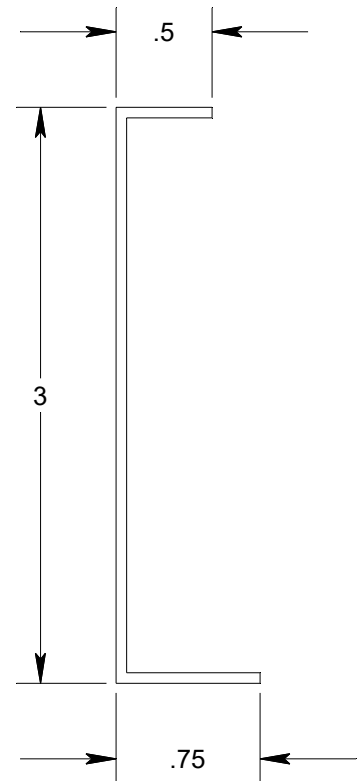

Eaglet 250

Patterns - Full Size

Windows Full Size

Nose Gear
Make from
.055" Music Wire

Measurements are approximate - bend to suit/fit at assembly

Main Landing Gear
Make from .055" Music Wire

Drawn By: D. Hart
For WillyNillies.com
Revision: 12-28-19 R2