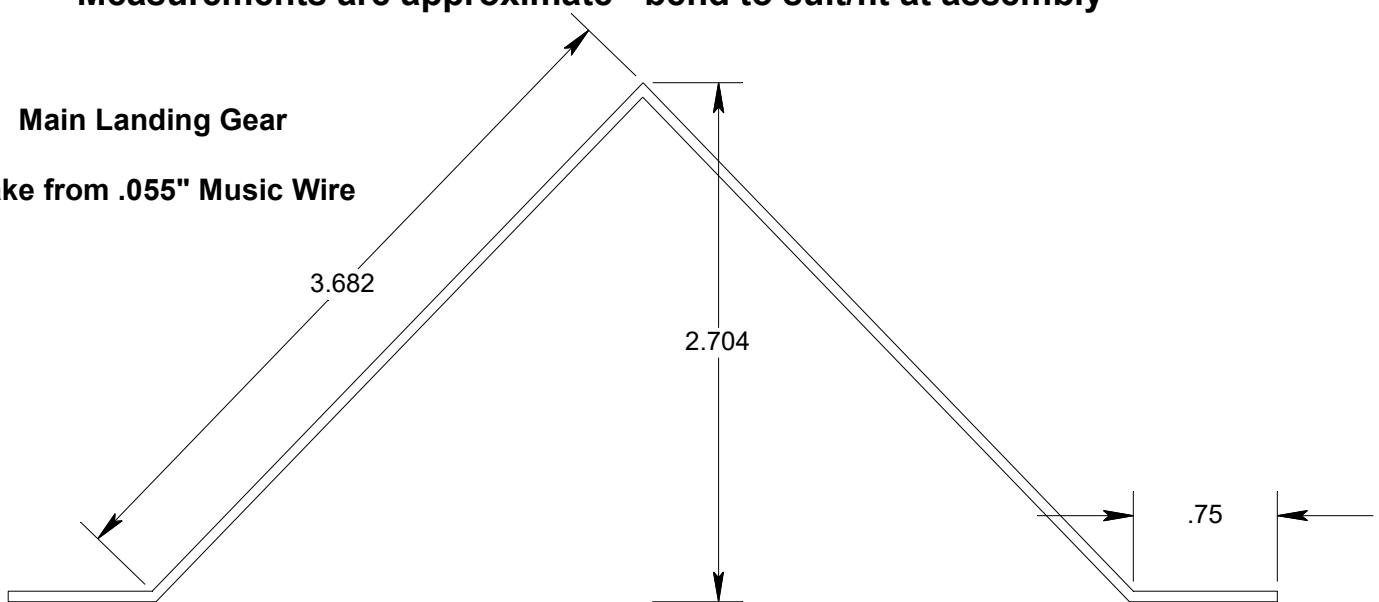

Eaglet 250

Patterns - Full Size

Windows Full Size

Nose Gear
Make from
.055" Music Wire

Measurements are approximate - bend to suit/fit at assembly

Main Landing Gear
Make from .055" Music Wire

Drawn By: D. Hart
For WillyNillies.com
Revision: 12-28-19 R2