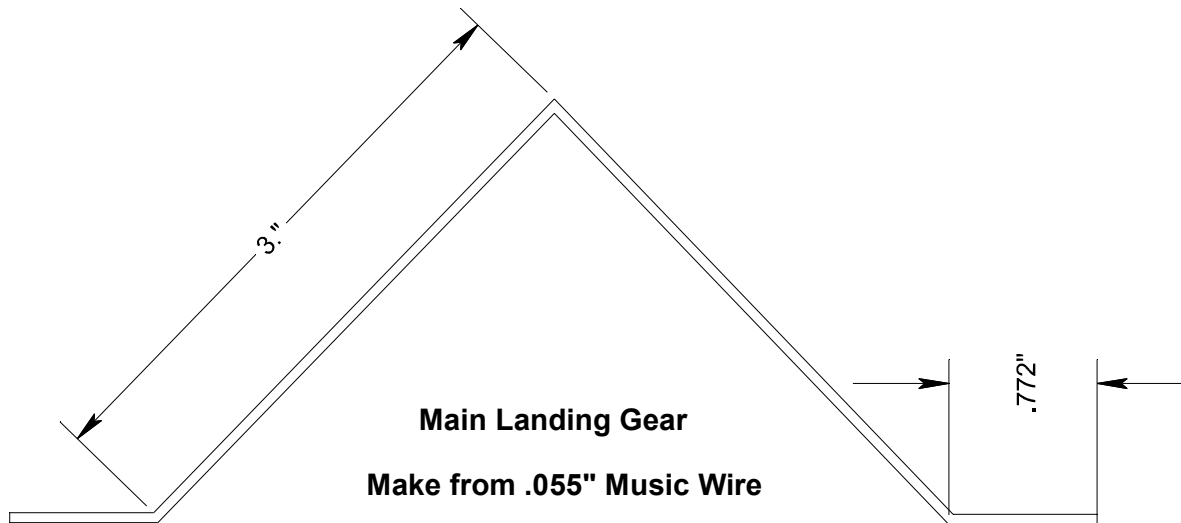

Jr Falcon 250

Wire patterns - Full Size

Elevator joiner wire
Make from .055" wire

Nose Gear
Make from
.055" Music Wire

Measurements are approximate - bend to suit/fit at assembly

Drawn By: D. Hart
For WillyNillies.com
Revision: 12-28-19