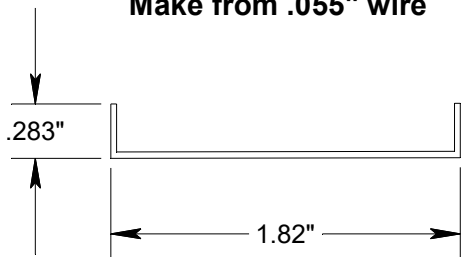

Jr Falcon 250

Wire patterns - Full Size

Elevator joiner wire
Make from .055" wire

Nose Gear
Make from
.055" Music Wire

Measurements are approximate - bend to suit/fit at assembly

Drawn By: D. Hart
For WillyNillies.com
Revision: 12-28-19