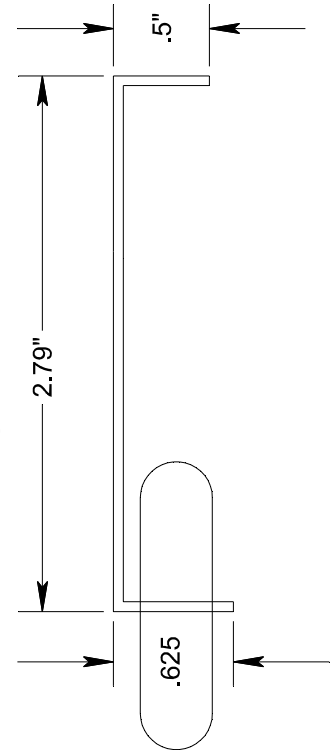

Jr Falcon 250

Wire patterns - Full Size

Elevator joiner wire
Make from .055" wire

Nose Gear
Make from
.055" Music Wire

Measurements are approximate - bend to suit/fit at assembly

Drawn By: D. Hart
For WillyNillies.com
Revision: 12-28-19