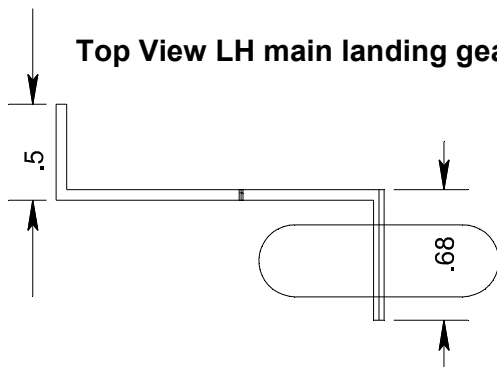

Jr Skylark 250

Wire patterns - Full Size

Elevator joiner wire
Make from .055" wire

Nose Gear
Make from .055" Music Wire

Top View LH main landing gear - Full Size

Main Landing Gear - make 2 - mirror image
Make from .055" Music Wire

Front View

Side View Full Size