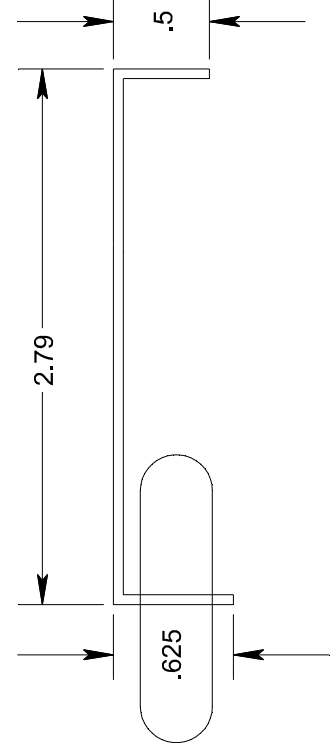

Jr Skylark 250

Wire patterns - Full Size

Elevator joiner wire
Make from .055" wire

Nose Gear
Make from .055" Music Wire

Top View LH main landing gear - Full Size

Main Landing Gear - make 2 - mirror image
Make from .055" Music Wire

Front View

Side View Full Size