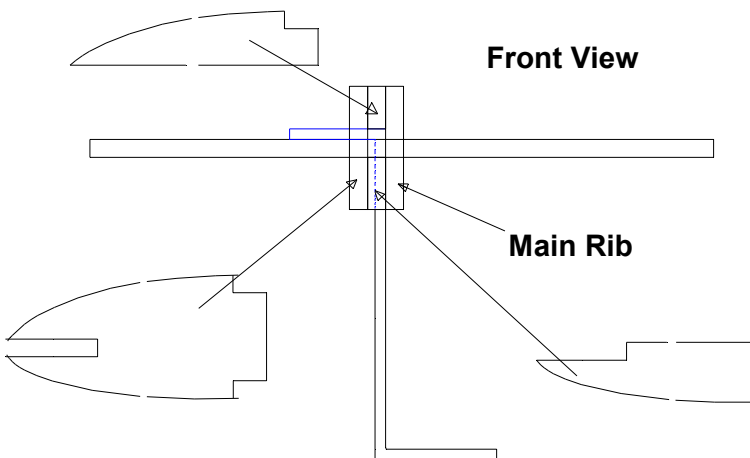

Jr Skylark 250

Wire patterns - Full Size

Elevator joiner wire
Make from .055" wire

Nose Gear
Make from .055" Music Wire

Top View LH main landing gear - Full Size

Main Landing Gear - make 2 - mirror image
Make from .055" Music Wire

Front View

Side View Full Size