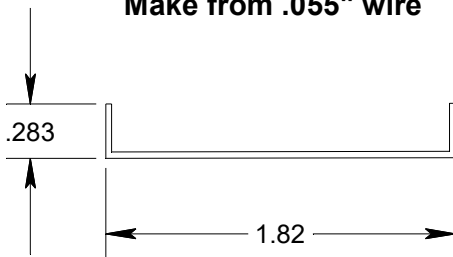

Jr Skylark 250

Wire patterns - Full Size

Elevator joiner wire
Make from .055" wire

Nose Gear
Make from .055" Music Wire

Top View LH main landing gear - Full Size

Main Landing Gear - make 2 - mirror image
Make from .055" Music Wire

Front View

Side View Full Size