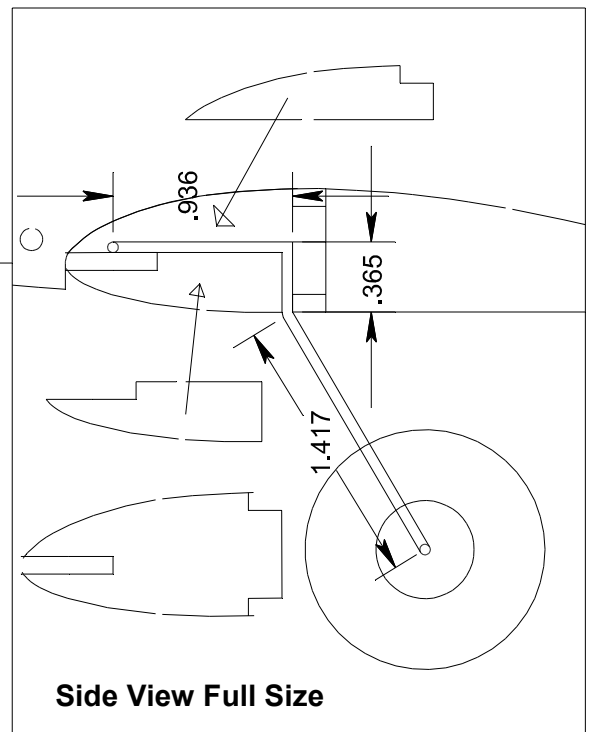

Jr Skylark 250

Wire patterns - Full Size

Elevator joiner wire
Make from .055" wire

Nose Gear
Make from .055" Music Wire

Top View LH main landing gear - Full Size

Main Landing Gear - make 2 - mirror image
Make from .055" Music Wire

Front View

Side View Full Size