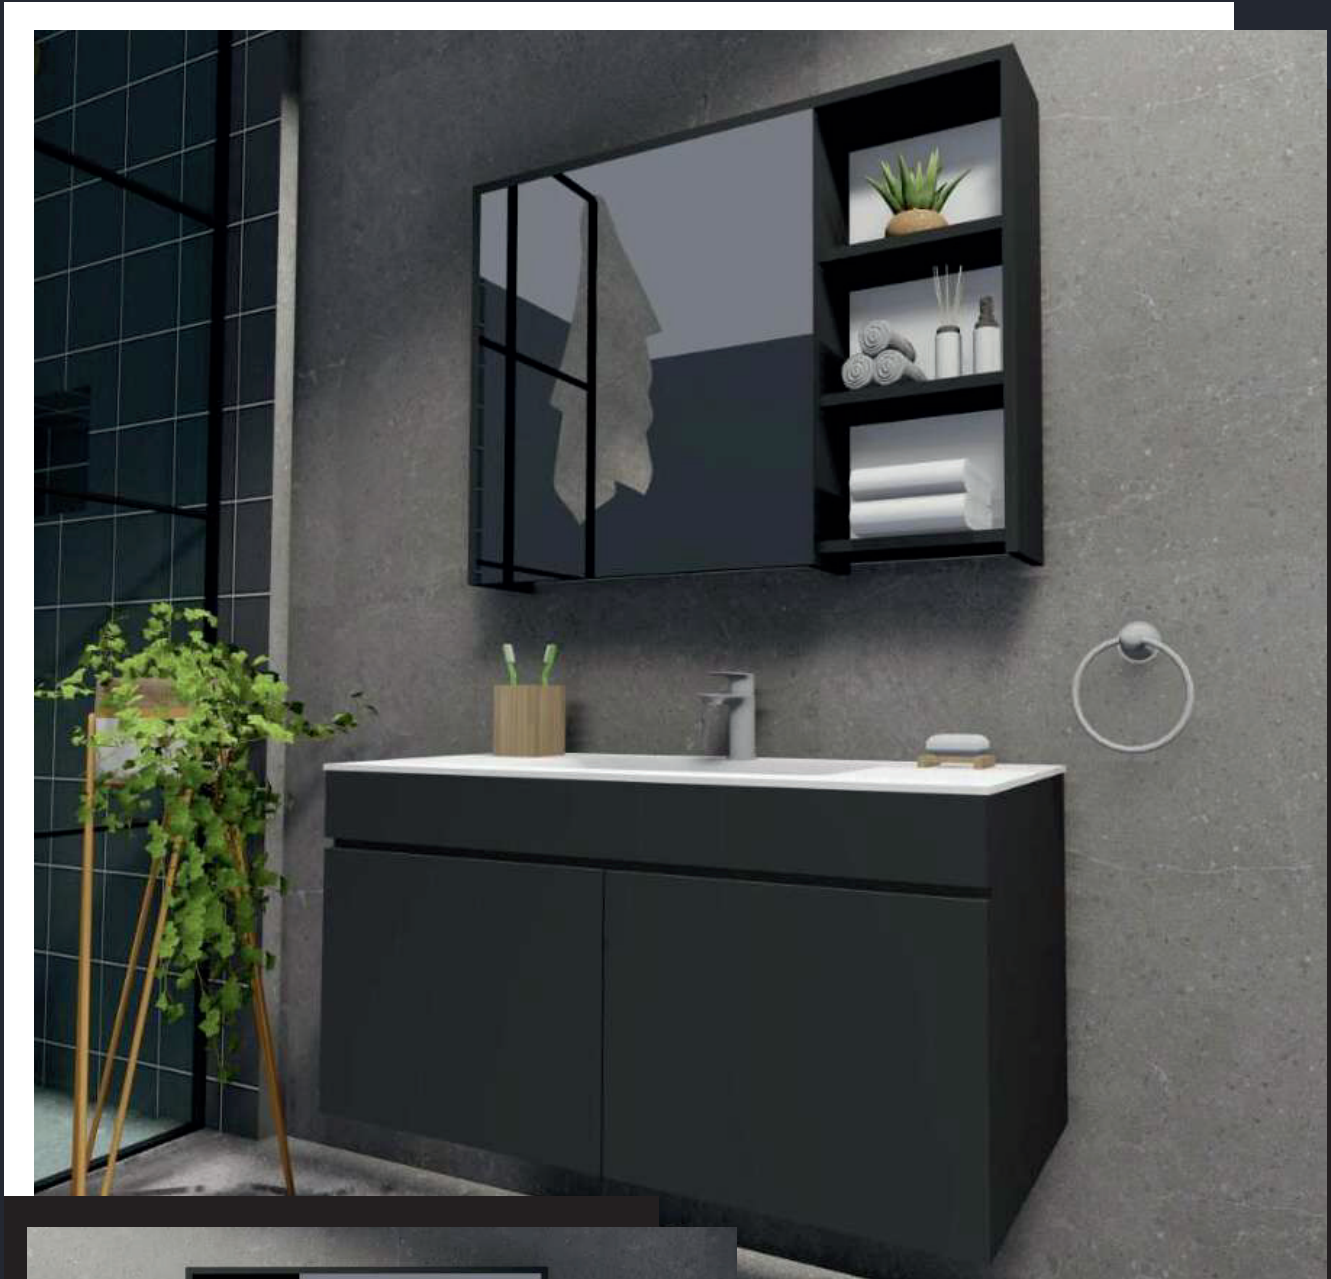

GALATA SERIE

MDF ANTHRACITE COLOR

1st QUALITY CERAMIC BASIN

MIRROR WITH CABINET AND SHELVES

4 MM FLOTAL MIRROR

GALATA100

LOWER AND UPPER
MODULE