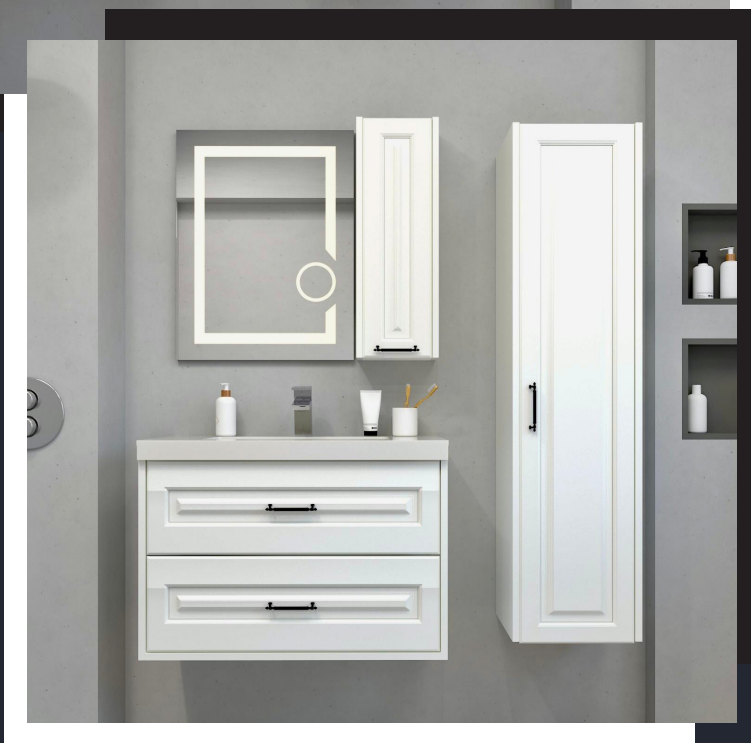

2026 SERIES

2026

Product Catalogue

A modern bathroom vanity setup featuring a dark, minimalist cabinet with a white countertop. On the wall above the vanity is a large mirror with a black frame and a matching dark shelving unit. The shelving unit contains a potted plant, rolled towels, and bottles. The vanity itself has a white sink and a modern faucet. The background is a dark, textured wall.

BATHROOM CABINETS

LIGNUM SERIE

MDF Grey & White Color

1st QUALITY CERAMIC BASIN

MIRROR WITH CABINET AND SHELVES

4 MM FLOTAL MIRROR

LIGNUM 80

LOWER AND UPPER
MODULE