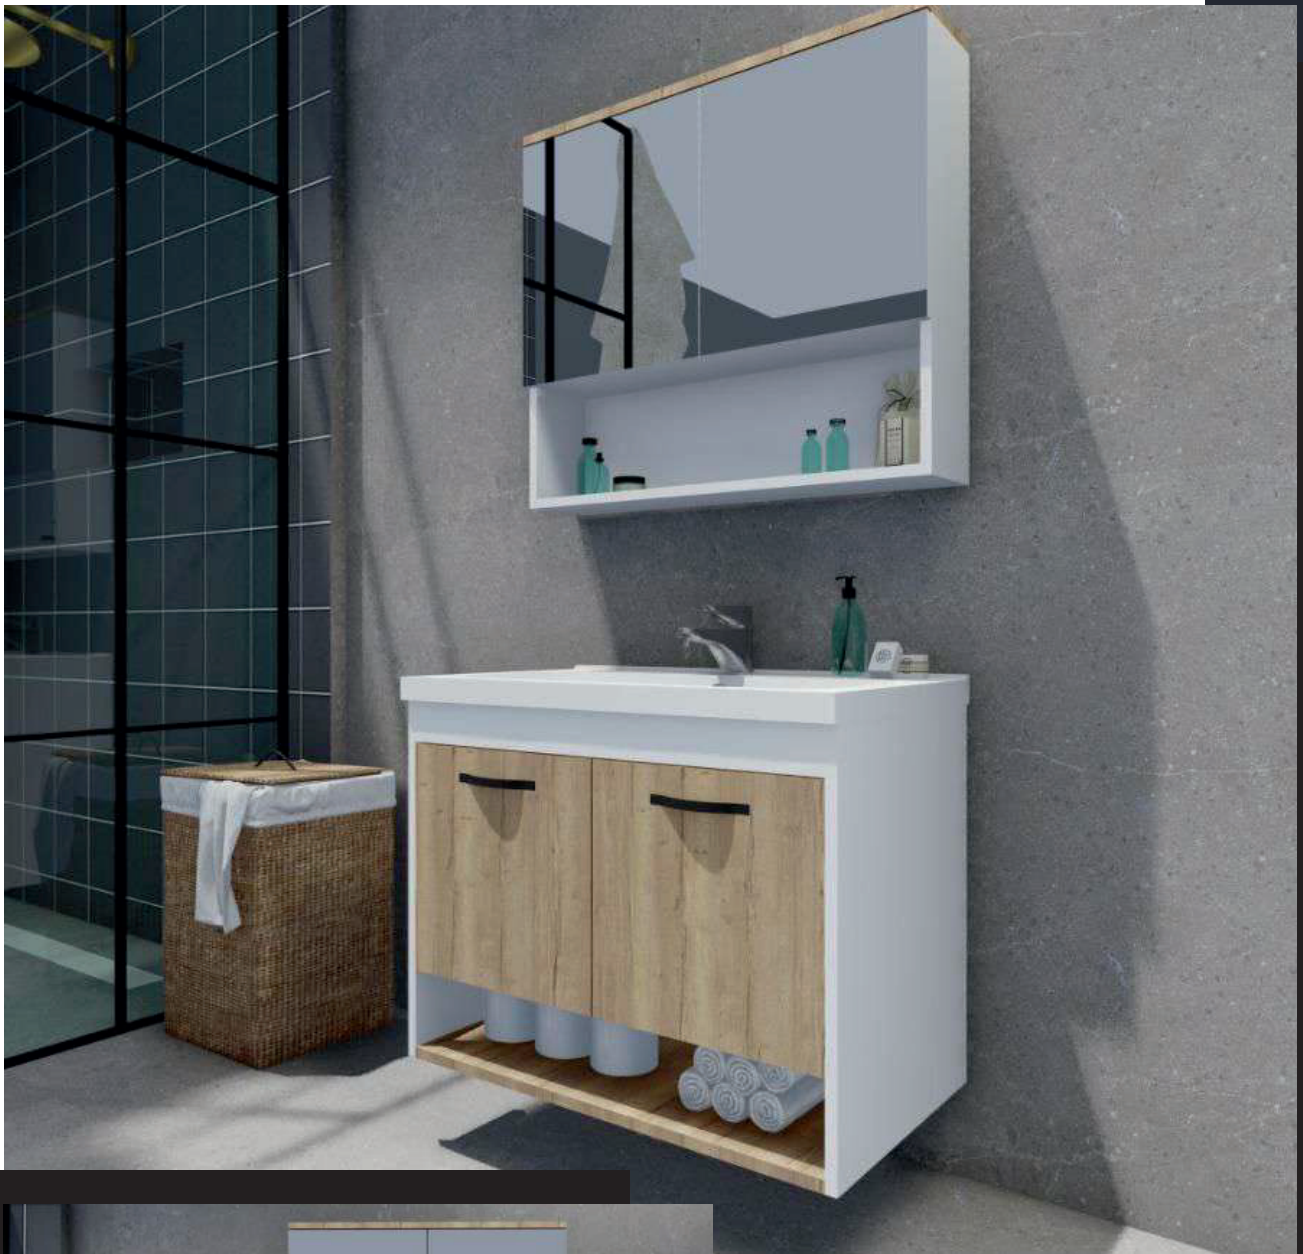

PLUVIA SERIE

MDF SAPPHIRE OAK COLOR

1st QUALITY CERAMIC BASIN

MIRROR WITH CABINET AND SHELVES

4 MM FLOTAL MIRROR

PLUVIA80

LOWER AND UPPER
MODULE