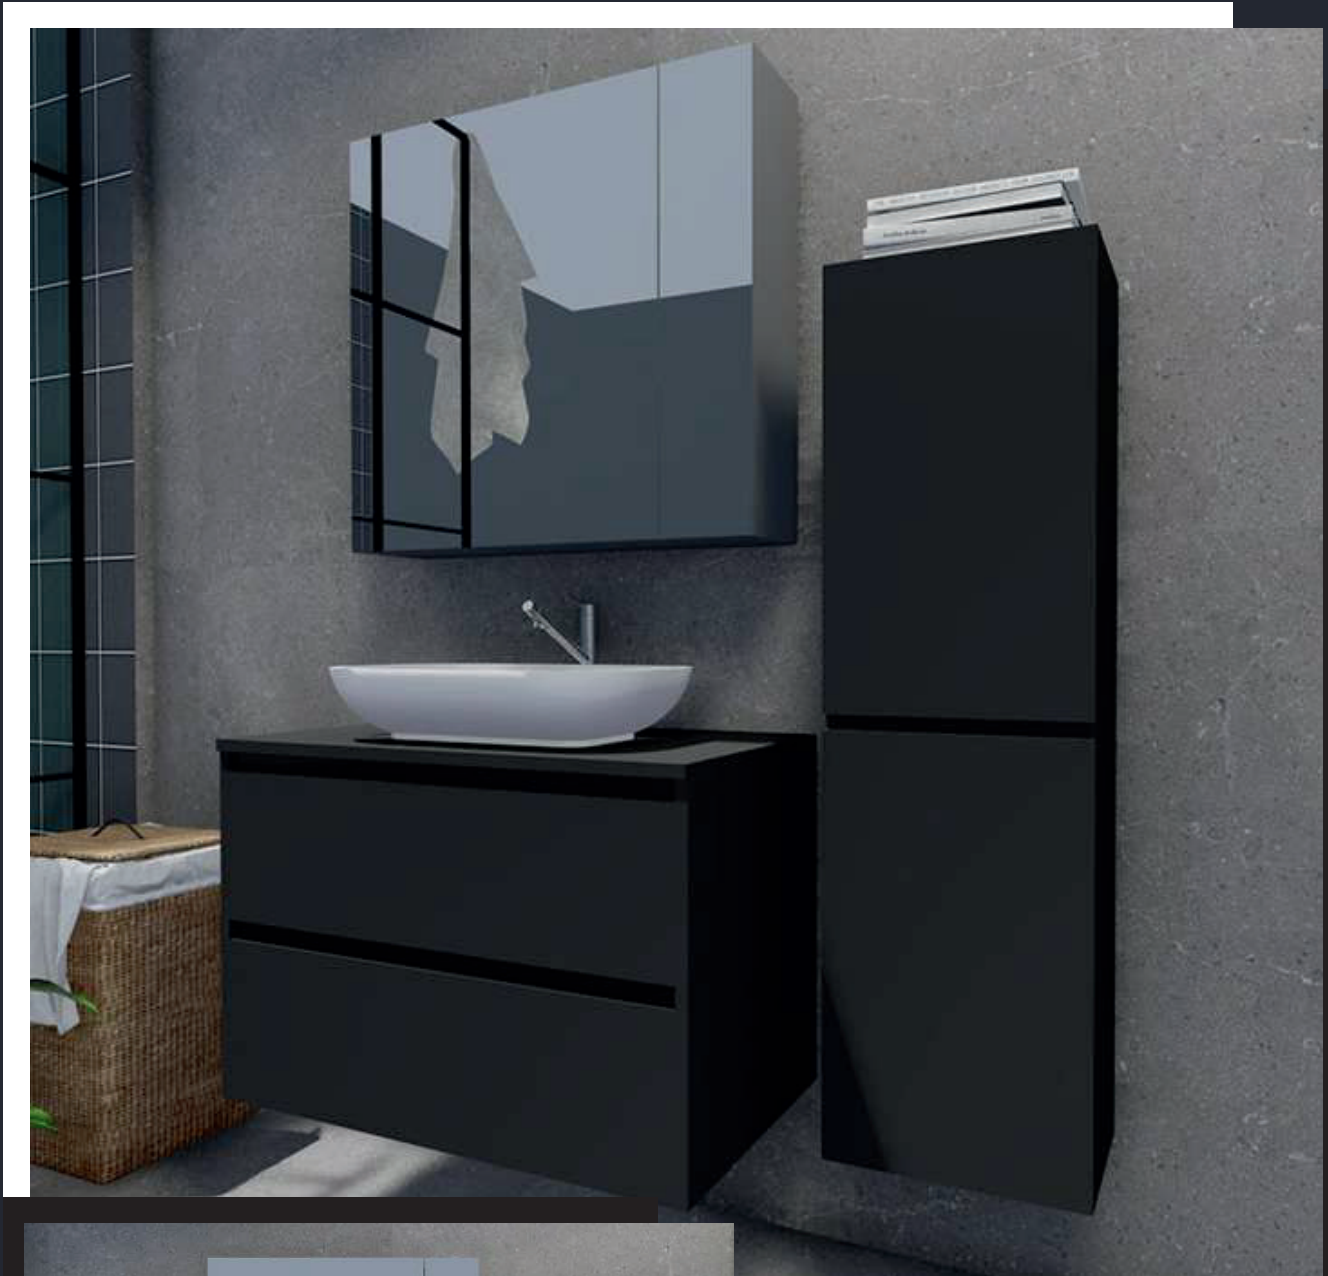

VIOLA SERIE

MDF ANTHRACITE COLOR

1st QUALITY CERAMIC BASIN

MIRROR WITH CABINET AND SHELVES

4 MM FLOTAL MIRROR

VIOLA80

LOWER AND UPPER
MODULE