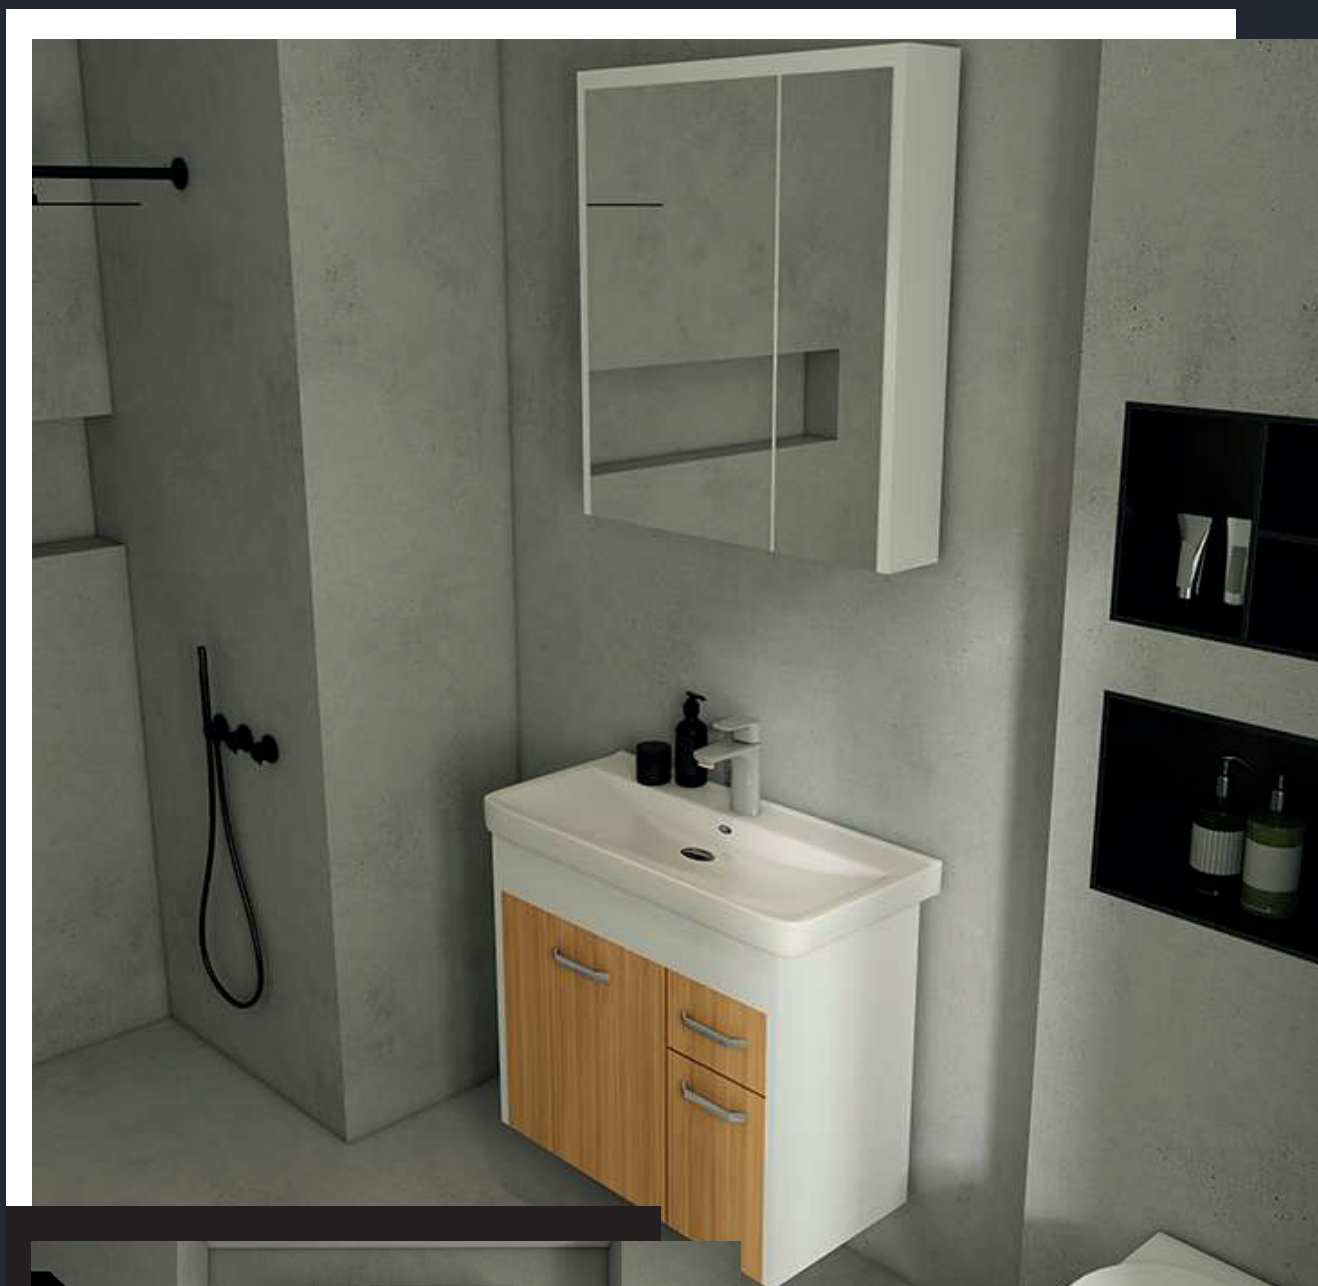

EMERALD SERIE

MDF TEAK COLOR

1st QUALITY CERAMIC BASIN

MIRROR WITH CABINET AND SHELVES

4 MM FLOTAL MIRROR

EMERALD80

LOWER AND UPPER
MODULE