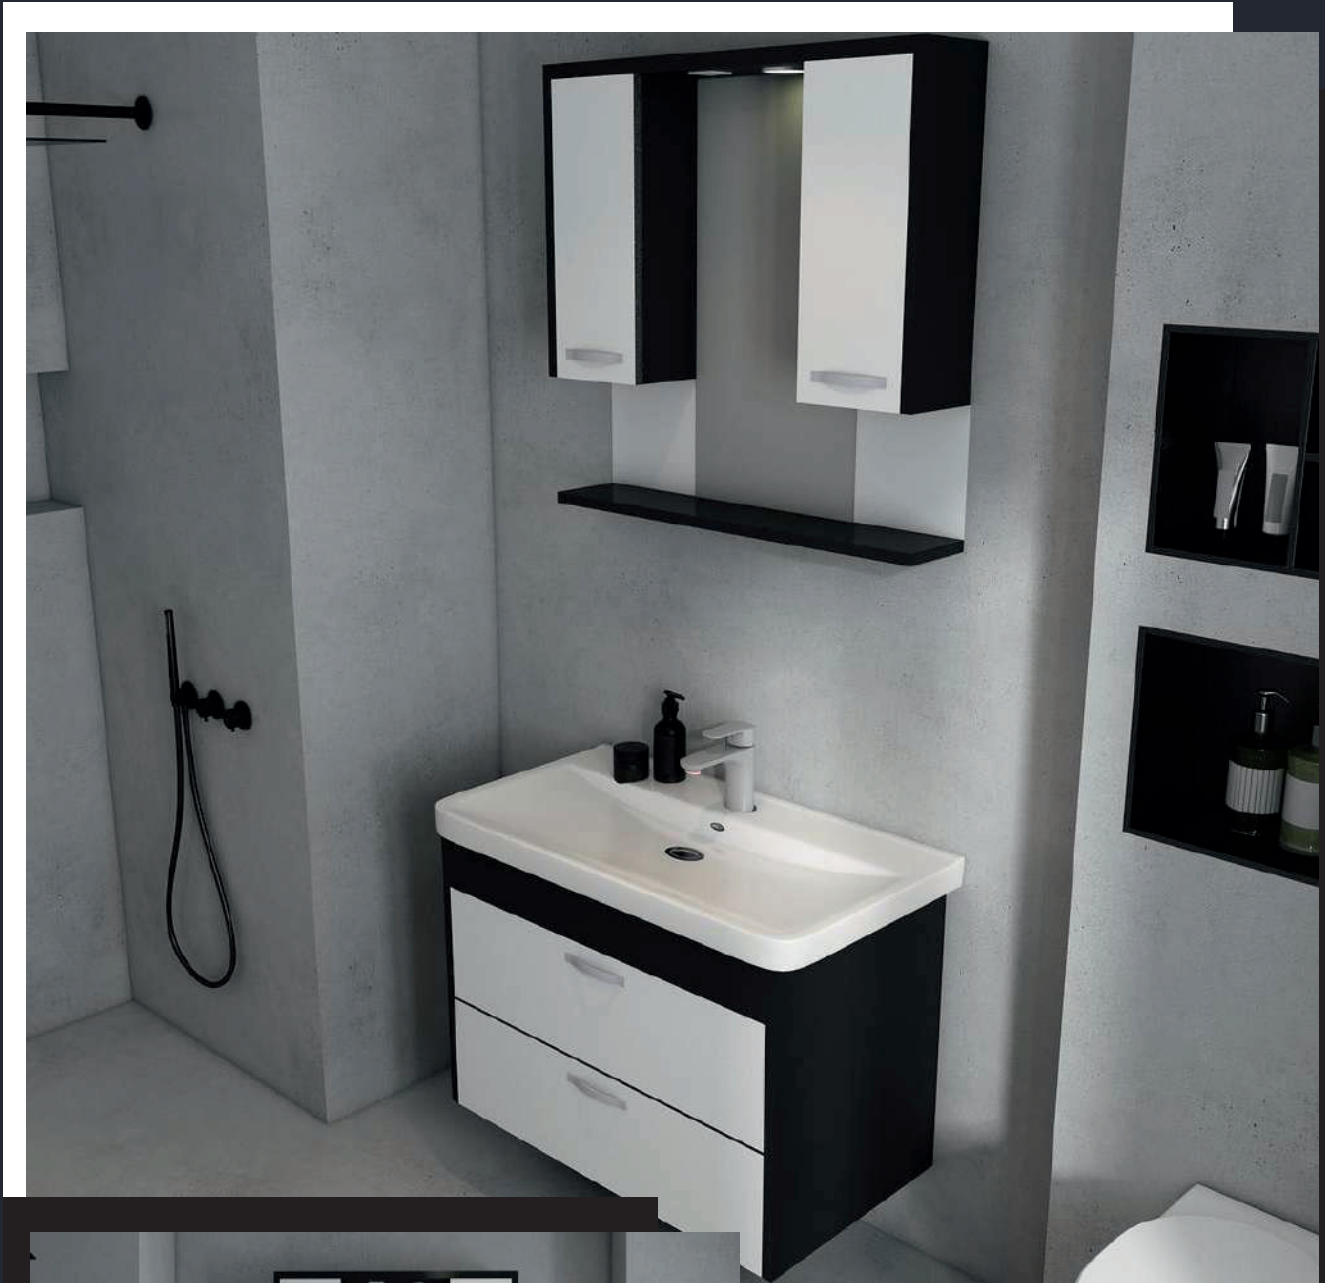

ARVESSA SERIE

MDF BRIGHT BLACK COLOR

1st QUALITY CERAMIC BASIN

MIRROR WITH CABINET AND SHELVES

4 MM FLOTAL MIRROR

ARVESSA80

LOWER AND UPPER
MODULE