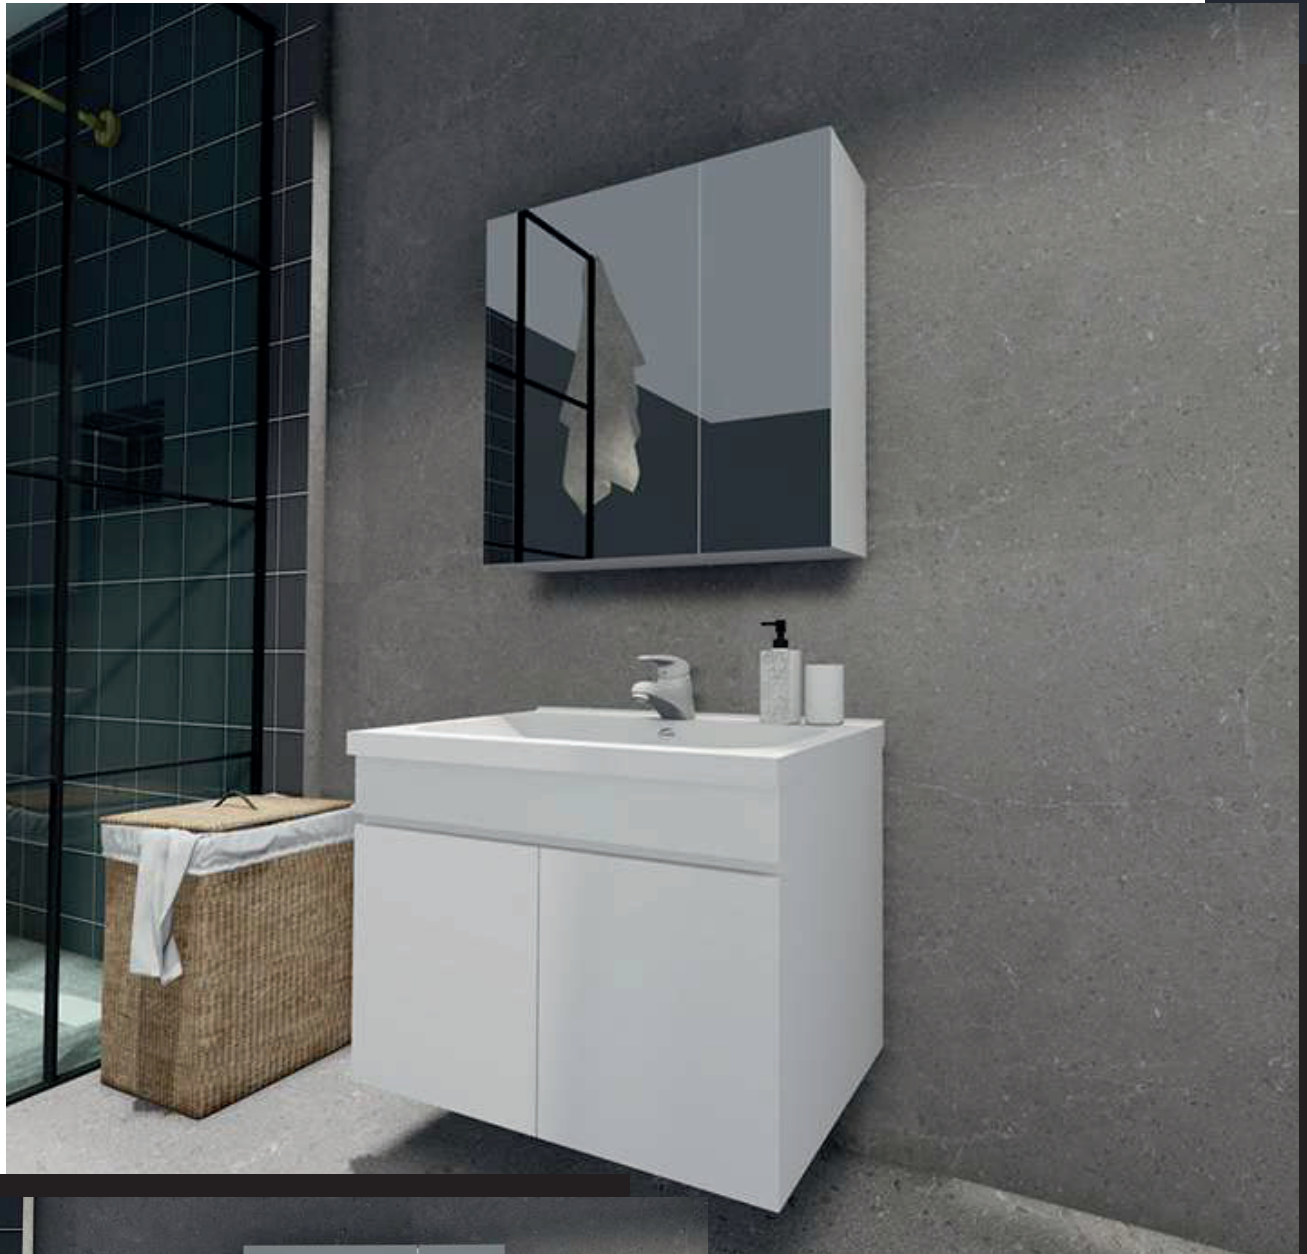

ALPHA SERIE

MDF BRIGHT WHITE COLOR

1st QUALITY CERAMIC BASIN

MIRROR WITH CABINET AND SHELVES

4 MM FLOTAL MIRROR

ALPHA80

LOWER AND UPPER
MODULE